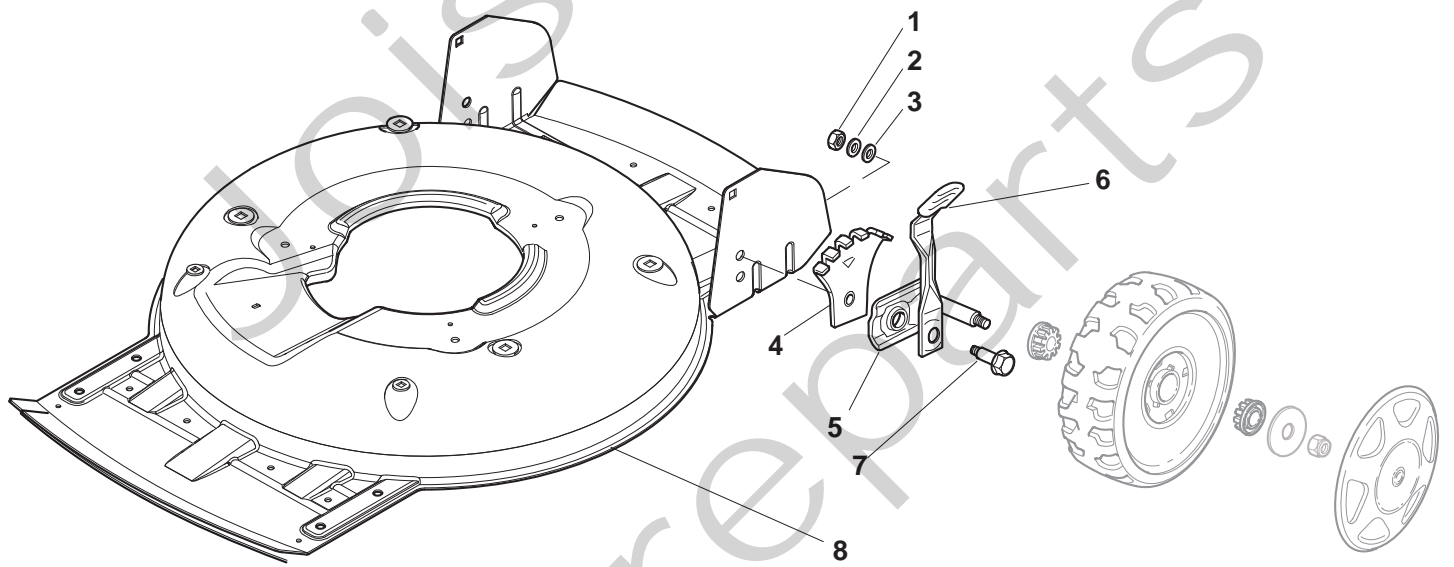

Genuine Spare Parts

www.stiga.com

MULTICLIP 50 B Model Year 2011

- Use GLOBAL GARDEN PRODUCT Genuine Spare Parts specified in the parts list for repair and/or replacement.
- The contents described in the parts list may change due to improvement.
- The drawings of the spare parts are only indicative and might not represent the part in question exactly.
- The indications "right" - "left" - "front" - "rear" refer to the position of the operator when using the machine.
- When placing orders of parts for repair and/or replacement, make sure that the illustrated parts list is the one applying to the machine's year of manufacture, as shown on the identification plate attached to the machine.

MULTICLIP 50 B

MULTICLIP 50 B

Pos. Fig.	Antal Quantity	Art No Part No	Benämning	Description	Anmärkning Notes
1	4	12293200/0	Mutter	Nut	
2	4	12583500/0	Bricka	Grower	
3	4	12523070/0	Bricka	Washer	
4	4	22735547/0	Höjdinställn.sektor	Sector, Height Adjustment	
5	4	81005082/0	Hjulfäste	Support, Wheel	
6	4	81003286/0	Höjdinställningsspak	Lever, Height Adjustment	
7	4	22519811/0	Stift	Pin	
8	1	81002907/1	Chassi-gul	Deck Yellow	