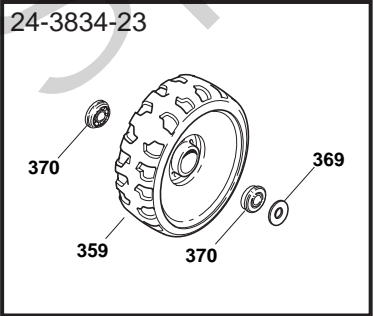

Utgåva Issue 2007- 12		Bildnr Picture No 2287		COLLECTOR 46S HJULUPPHÄNGNING TRANSMISSION		COLLECTOR 46S WHEEL SUSPENSION TRANSMISSION		Sida Page 86	
Pos. Fig.	Antal/Quantity			Art nr Part No	Benämning	Description	Sats Kit	Anmärkning Notes	
	3834 -13 3881 -23	3834 -23							
351	1	1		81002542/0	Chassi- gul.....	Chassis- yellow			
352	2	2		12155000/0	Mutter.....	Nut			
353	1	1		81000153/0	Hjulaxel.....	Wheel axle.....			
354	2	2		12760600/0	Skruv.....	Screw			
355	2	2		22131750/0	Mutter.....	Nut			
356	2	2		22600095/0	Hjulskydd.....	Wheel protection.....			
357	2	2		22671651/0	Bricka	Washer.....			
358	4			22034508/0	Bussning	Bushing.....			
359	2	2		22686091/1	Hjul.....	Wheel.....			
360	2	2		22524341/0	Hjulbult.....	Wheel bolt.....			
361	2	2		22110394/0	Navkapsel	Hub cap.....			
362	1	1		22033317/0	Höjdinst.stång	Height adjust rod			
363	2	2		22120109/0	Kuggring.....	Sprocket ring			
364	2	2		22170622/0	Distans	Spacer			
365	2	2		22686093/0	Hjul.....	Wheel.....			
366	2	2		12523050/0	Bricka	Washer.....			
367	2	2		12735599/0	Skruv	Screw.....			
368	2	2		22110309/0	Navkapsel	Hub cap.....			
369	2	4		22675100/0	Bricka	Washer.....			
370	4	8		22122200/0	Kullager	Ball bearing			
401	2	2		12608520/0	Låsring	Seeger ring			
402	2	2		22160520/0	Skyddsbricka	Dust cover.....			
403	2	2		22570125/0	Drev	Pinion.....			
404	2	2		22076645/0	Kil	Key			
405	2	2		22160520/0	Skyddsbricka	Dust cover.....			
406	2	2		12622620/0	Stift.....	Pin			
407	2	2		22122202/0	Lager	Bearing.....			
408	2	2		22600106/1	Hjulskydd.....	Wheel protection			
409	1	1		81003303/0	Höjdinställningsspak	Height adjust lever			
410	2	2		12728689/0	Skruv	Screw			
411	1	1		12713801/0	• Stift.....	• Pin.....			
412	1	1		22601904/0	• Remskiva.....	• Belt pulley			
413	1	1		81003093/0	Transmission kpl	Transmission assy		Inkl. pos 411 - 412	
414	1	1		22033393/0	Hjulaxel.....	Wheel axle.....			
415	2	2		22753001/0	Stift.....	Pin			
416	1	1		22450438/0	Fjäder.....	Spring			
417	1	1		35063750/0	Drivrem	Belt.....