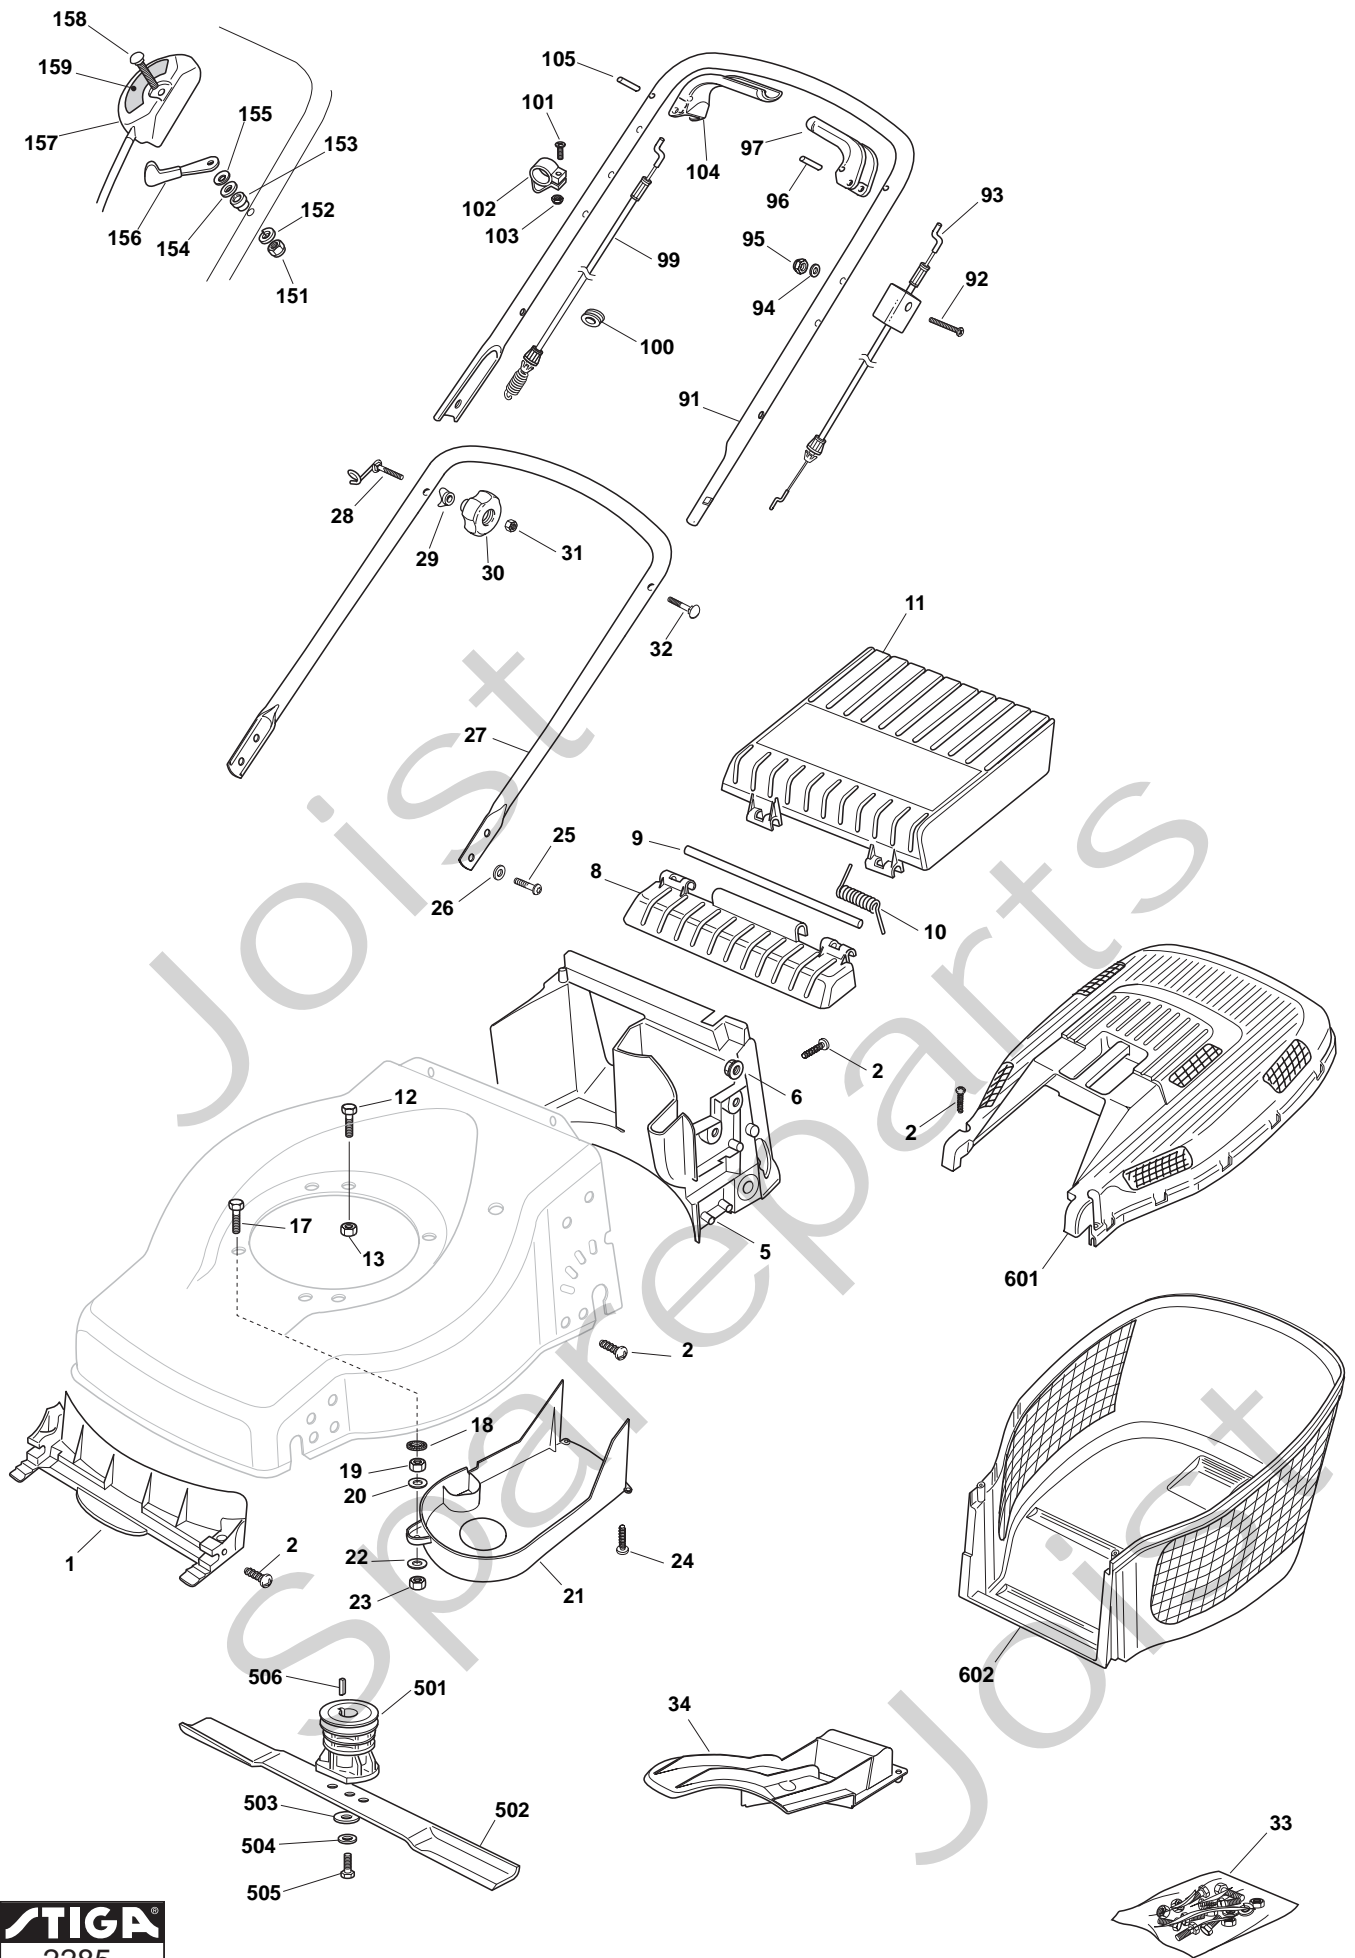

# Genuine Spare Parts

---

Joist  
Spareparts  
Joist

| Utgåva<br>Issue |                    | Bildnr<br>Picture No |             | COLLECTOR 46S<br>CHASSI<br>STYRE |                            | COLLECTOR 46S<br>CHASSIS<br>HANDLE |             | Sida<br>Page                    |                     |
|-----------------|--------------------|----------------------|-------------|----------------------------------|----------------------------|------------------------------------|-------------|---------------------------------|---------------------|
| 2007- 12        |                    | 2285                 |             |                                  |                            |                                    |             | 82                              |                     |
| Pos.<br>Fig.    | Antal/Quantity     |                      |             |                                  | Art nr<br>Part No          | Benämning                          | Description | Sats<br>Kit                     | Anmärkning<br>Notes |
|                 | 3834<br>-13<br>-23 | 3881<br>-23          | 3803<br>-33 |                                  |                            |                                    |             |                                 |                     |
| 1               | 1                  | 1                    | 1           | 22108271/0                       | Ledplåt- främre .....      | Conveyor- front .....              |             |                                 |                     |
| 2               | 10                 | 10                   | 10          | 12728686/0                       | Skruv .....                | Screw .....                        |             |                                 |                     |
| 5               | 1                  | 1                    | 1           | 22108272/2                       | Ledplåt- bakre .....       | Conveyor- rear .....               |             |                                 |                     |
| 6               | 4                  | 4                    | 4           | 22131750/0                       | Mutter .....               | Nut .....                          |             |                                 |                     |
| 8               | 1                  | 1                    | 1           | 22785140/1                       | Hållare .....              | Support .....                      |             |                                 |                     |
| 9               | 1                  | 1                    | 1           | 22517858/0                       | Axel .....                 | Shaft .....                        |             |                                 |                     |
| 10              | 1                  | 1                    | 1           | 22450431/0                       | Fjäder .....               | Spring .....                       |             |                                 |                     |
| 11              | 1                  | 1                    | 1           | 22600100/0                       | Lucka .....                | Stone guard .....                  |             |                                 |                     |
| 12              | 2/1                | 2/1                  | 2/1         | 12793701/0                       | Skruv .....                | Screw .....                        |             |                                 |                     |
| 13              | 2/1                | 2/1                  | 2/1         | 12293201/0                       | Mutter .....               | Nut .....                          |             |                                 |                     |
| 17              | 0/1                |                      |             | 12691115/0                       | Skruv .....                | Screw .....                        |             |                                 |                     |
| 17              |                    | 0/1                  | 0/1         | 12775000/0                       | Skruv .....                | Screw .....                        |             |                                 |                     |
| 18              | 1                  | 1                    | 1           | 12540060/0                       | Bricka .....               | Washer .....                       |             |                                 |                     |
| 19              | 1                  | 1                    | 1           | 12293200/0                       | Mutter .....               | Nut .....                          |             |                                 |                     |
| 20              | 1                  | 1                    | 1           | 22671651/0                       | Bricka .....               | Washer .....                       |             |                                 |                     |
| 21              | 1                  | 1                    | 1           | 22060212/0                       | Remskydd .....             | Belt protection .....              |             |                                 |                     |
| 22              | 1                  | 1                    | 1           | 25670011/0                       | Bricka .....               | Washer .....                       |             |                                 |                     |
| 23              | 1                  | 1                    | 1           | 12155000/0                       | Mutter .....               | Nut .....                          |             |                                 |                     |
| 24              | 2                  | 2                    | 2           | 12728686/0                       | Skruv .....                | Screw .....                        |             |                                 |                     |
| 25              | 4                  | 4                    | 4           | 12760605/0                       | Skruv .....                | Screw .....                        |             |                                 |                     |
| 26              | 4                  | 4                    | 4           | 12521350/0                       | Bricka .....               | Washer .....                       |             |                                 |                     |
| 27              | 1                  | 1                    | 1           | 81006570/0                       | Styre- underdel .....      | Handle- lower .....                |             |                                 |                     |
| 28              | 1                  | 1                    | 1           | 81003801/1                       | Snörhållare .....          | Rope holder .....                  |             |                                 |                     |
| 29              | 2                  | 2                    | 2           | 22680006/1                       | Bricka .....               | Washer .....                       |             |                                 |                     |
| 30              | 2                  | 2                    | 2           | 22399804/0                       | Låsraff .....              | Locking knob .....                 |             |                                 |                     |
| 31              | 2                  | 2                    | 2           | 12293200/0                       | Mutter .....               | Nut .....                          |             |                                 |                     |
| 32              | 1                  | 1                    | 1           | 12819201/0                       | Skruv .....                | Screw .....                        |             |                                 |                     |
| 33              | 1                  | 1                    | 1           | 81008648/1                       | Skruvsats .....            | Screw set .....                    |             |                                 |                     |
| 34              | 1                  | 1                    | 1           | 22140226/0                       | Mulchplugg .....           | Mulch plug .....                   |             |                                 |                     |
| 91              | 1                  | 1                    | 1           | 81006577/0                       | Styre- överdel .....       | Handle- upper .....                |             |                                 |                     |
| 92              | 1                  | 1                    | 1           | 12674700/0                       | Skruv .....                | Screw .....                        |             |                                 |                     |
| 93              | 1                  |                      |             | 81000612/0                       | Motorbromswire .....       | Engine brake cable .....           |             | GGP- motor<br>B&S, Honda- motor |                     |
| 93              |                    | 1                    | 1           | 81000655/0                       | Motorbromswire .....       | Engine brake cable .....           |             |                                 |                     |
| 94              | 1                  | 1                    | 1           | 12521330/0                       | Bricka .....               | Washer .....                       |             |                                 |                     |
| 95              | 1                  | 1                    | 1           | 12292100/0                       | Mutter .....               | Nut .....                          |             |                                 |                     |
| 96              | 1                  | 1                    | 1           | 12645710/0                       | Stift .....                | Pin .....                          |             |                                 |                     |
| 97              | 1                  | 1                    | 1           | 22321700/0                       | Handtag .....              | Control handle .....               |             |                                 |                     |
| 99              | 1                  | 1                    | 1           | 81000654/0                       | Kopplingswire .....        | Clutch cable .....                 |             |                                 |                     |
| 100             | 1                  | 1                    | 1           | 18564520/1                       | Hylsa .....                | Fairlead .....                     |             |                                 |                     |
| 101             | 1                  | 1                    | 1           | 12769616/0                       | Skruv .....                | Screw .....                        |             |                                 |                     |
| 102             | 1                  | 1                    | 1           | 22806521/0                       | Klämma .....               | Clamp .....                        |             |                                 |                     |
| 103             | 1                  | 1                    | 1           | 12292100/0                       | Mutter .....               | Nut .....                          |             |                                 |                     |
| 104             | 1                  | 1                    | 1           | 22321701/0                       | Handtag .....              | Control handle .....               |             |                                 |                     |
| 105             | 1                  | 1                    | 1           | 12645710/0                       | Stift .....                | Pin .....                          |             |                                 |                     |
| 151             | 1                  | 1                    | 1           | 12291000/0                       | Mutter .....               | Nut .....                          |             |                                 |                     |
| 152             | 1                  | 1                    | 1           | 12581500/0                       | Låsbricka .....            | Washer .....                       |             |                                 |                     |
| 153             | 1                  | 1                    | 1           | 22171005/0                       | Distans .....              | Spacer .....                       |             |                                 |                     |
| 154             | 1                  | 1                    | 1           | 12521360/0                       | Bricka .....               | Washer .....                       |             |                                 |                     |
| 155             | 1                  | 1                    | 1           | 12508100/0                       | Låsbricka .....            | Washer .....                       |             |                                 |                     |
| 156             | 1                  | 1                    |             | 81007220/0                       | Gasarm .....               | Throttle lever .....               |             |                                 |                     |
| 156             |                    |                      | 1           | 81007279/1                       | Gasarm .....               | Throttle lever .....               |             |                                 |                     |
| 157             | 1                  | 1                    | 1           | 81007080/0                       | Gaswire .....              | Throttle cable .....               |             |                                 |                     |
| 158             | 1                  | 1                    | 1           | 12815000/0                       | Skruv .....                | Screw .....                        |             |                                 |                     |
| 159             | 1                  |                      | 1           | 14356702/0                       | Dekal .....                | Label .....                        |             |                                 |                     |
| 159             |                    | 1                    |             | 14356703/0                       | Dekal .....                | Label .....                        |             |                                 |                     |
| 501             | 1                  | 1                    | 1           | 1111- 9120- 01                   | Knivfäste m.remskiva ..... | Hub w. pulley .....                |             |                                 |                     |
| 502             | 1                  | 1                    | 1           | 1111- 9143- 01                   | Kniv .....                 | Blade .....                        |             |                                 |                     |
| 503             | 1                  | 1                    | 1           | 22160400/0                       | Bricka .....               | Elastic washer .....               |             |                                 |                     |
| 504             | 1                  | 1                    | 1           | 12523080/0                       | Bricka .....               | Washer .....                       |             |                                 |                     |
| 505             | 1                  | 1                    | 1           | 12735698/0                       | Skruv .....                | Screw .....                        |             |                                 |                     |
| 506             | 1                  | 1                    | 1           | 12139100/0                       | Kil .....                  | Key .....                          |             |                                 |                     |
| 601             | 1                  | 1                    | 1           | 22486121/0                       | Uppsamlare- överdel .....  | Grassbox- upper .....              |             |                                 |                     |
| 602             | 1                  | 1                    | 1           | 22486128/0                       | Uppsamlare- underdel ..... | Grassbox- lower .....              |             |                                 |                     |