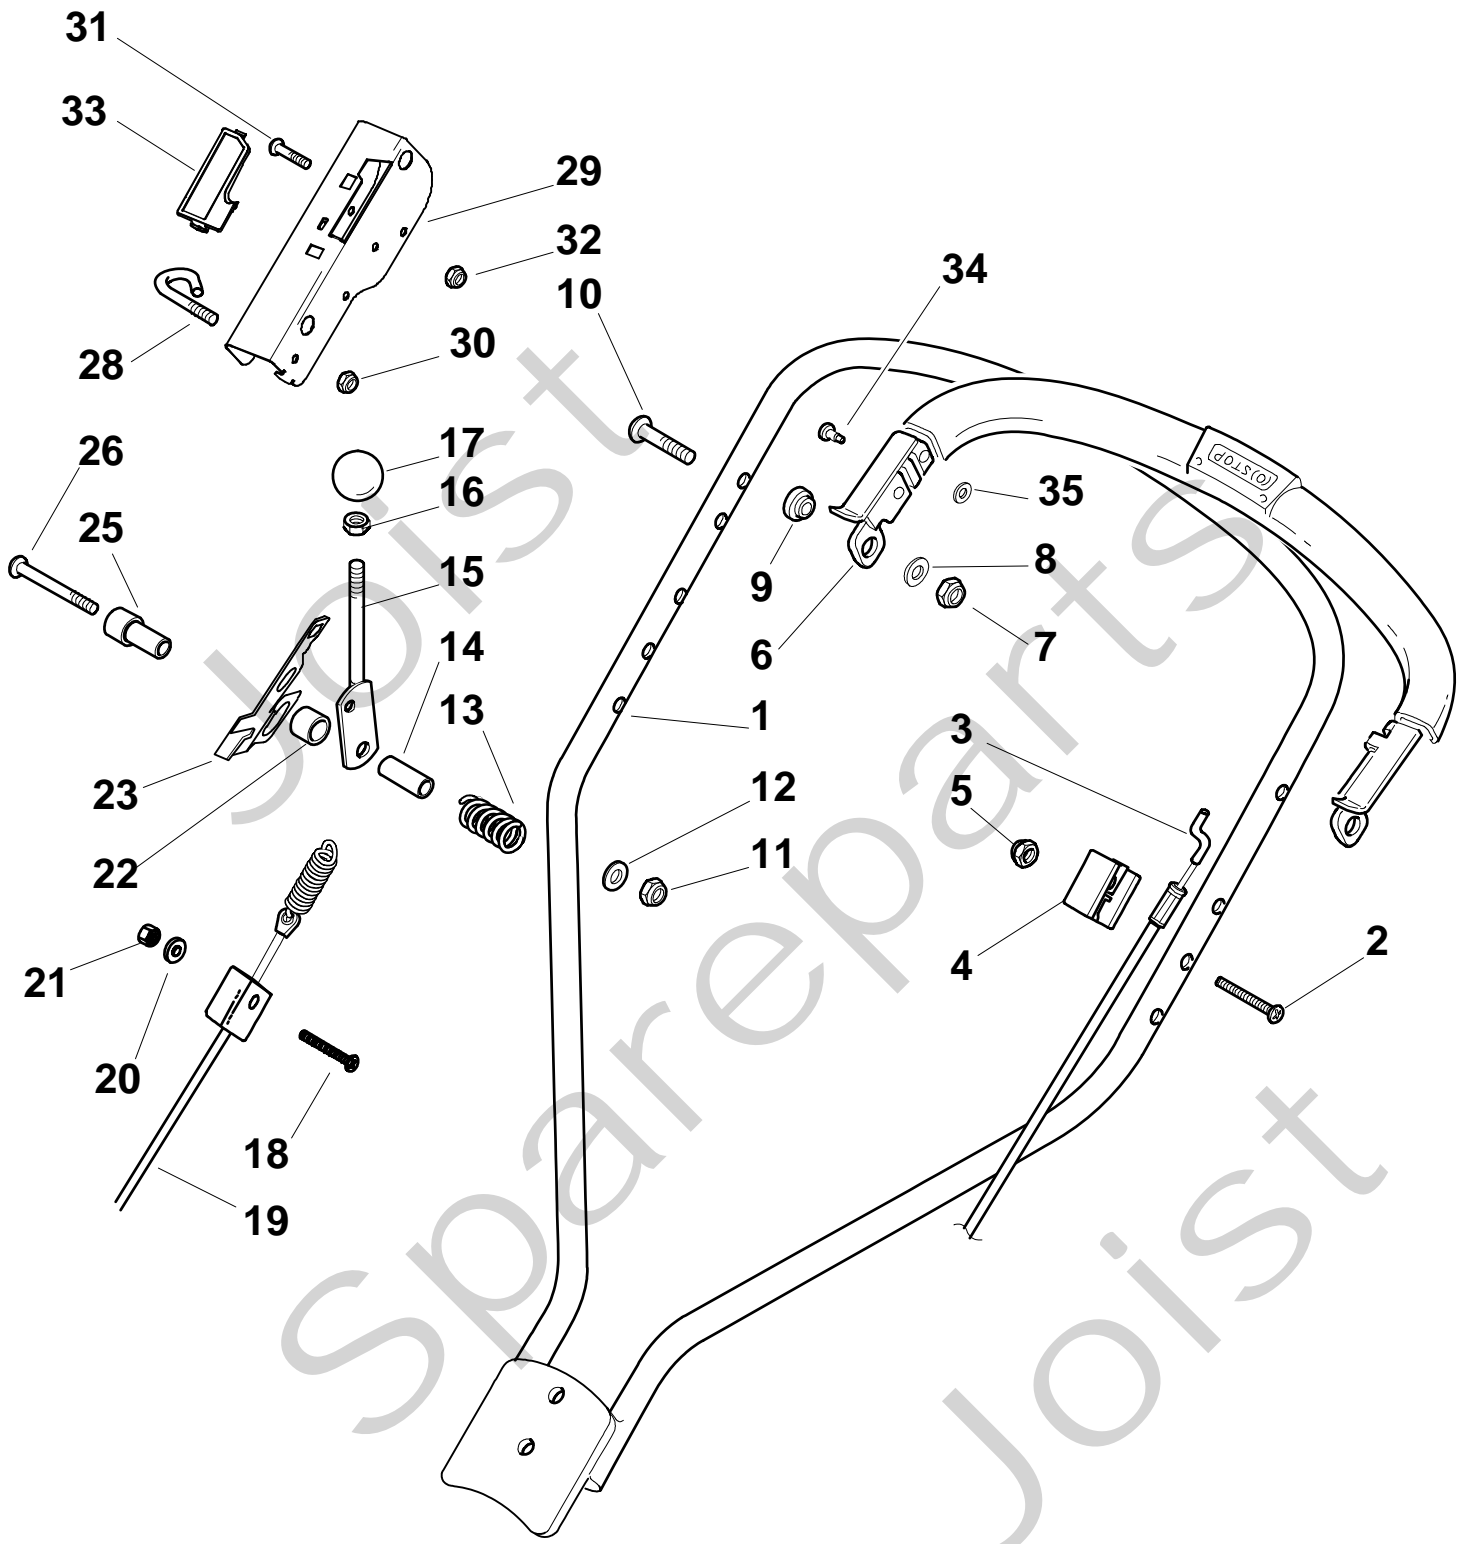

Genuine Spare Parts

www.stiga.com

MULTICLIP 53 S RENTAL Model Year 2010

- Use GLOBAL GARDEN PRODUCT Genuine Spare Parts specified in the parts list for repair and/or replacement.
- The contents described in the parts list may change due to improvement.
- The drawings of the spare parts are only indicative and might not represent the part in question exactly.
- The indications "right" - "left" - "front" - "rear" refer to the position of the operator when using the machine.
- When placing orders of parts for repair and/or replacement, make sure that the illustrated parts list is the one applying to the machine's year of manufacture, as shown on the identification plate attached to the machine.

Pos. Fig.	Antal Quantity	Art No Part No	Benämning	Description	Anmärkning Notes
1	1	381003631/0	Chassi	Deck Grey	
2	1	322226120/0	Remskydd-gul	Belt Protection, Yellow	
3	2	12728440/0	Skruv	Screw	
4	1	12728519/0	Skruv	Screw	
5	1	22034000/0	Slanganslutning	Washing Connection	
6	1	19035000/0	O-ring	Or Ring	
8	2	22820054/0	Plugg	Cap	
9	1	22778417/0	Fäste-hö	Bracket, R	
10	4	12735595/0	Skruv	Screw	
11	4	12800815/0	Skruv	Screw	
12	1	22735569/0	Höjdinställn.sektor	Sector, Height Adjustment	
13	1	22778415/0	Fäste-vä	Bracket, L	
14	1	81006365/0	Styre-underdel	Handle, Lower Part Black	
15	4	12293200/0	Mutter	Nut	
16	1	12523080/0	Bricka	Washer	
17	1	22399813/0	Läs ratt	Knob	