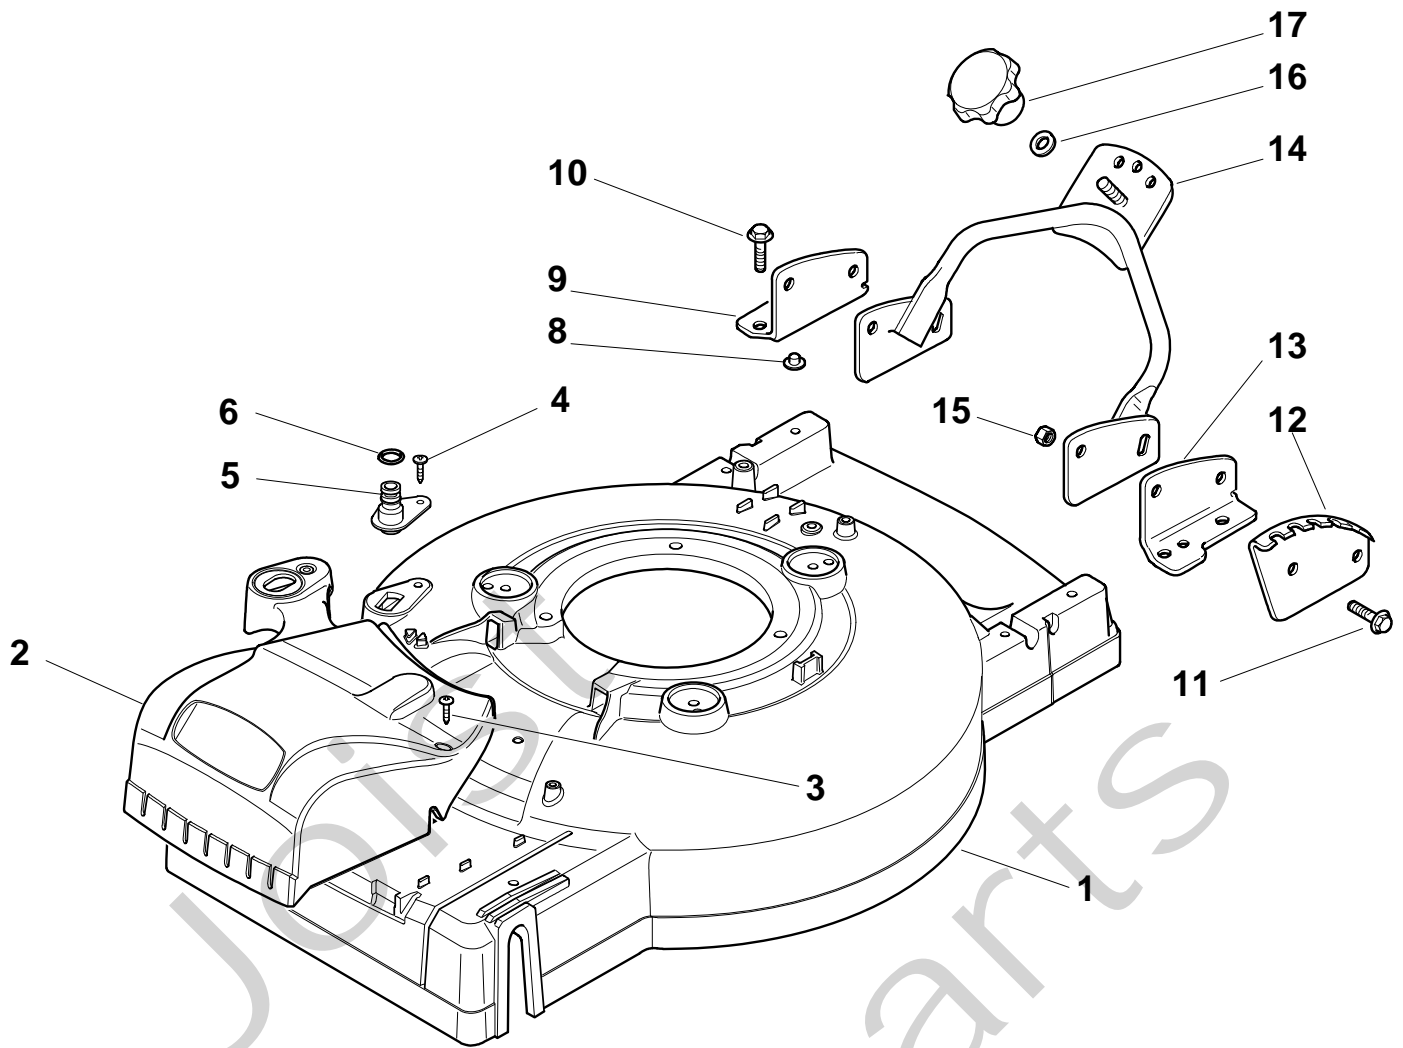

Genuine Spare Parts

www.stiga.com

MULTICLIP 53 S RENTAL Model Year 2010

- Use GLOBAL GARDEN PRODUCT Genuine Spare Parts specified in the parts list for repair and/or replacement.
- The contents described in the parts list may change due to improvement.
- The drawings of the spare parts are only indicative and might not represent the part in question exactly.
- The indications "right" - "left" - "front" - "rear" refer to the position of the operator when using the machine.
- When placing orders of parts for repair and/or replacement, make sure that the illustrated parts list is the one applying to the machine's year of manufacture, as shown on the identification plate attached to the machine.

Pos. Fig.	Antal Quantity	Art No Part No	Benämning	Description	Anmärkning Notes
1	1	381003631/0	Chassi	Deck Grey	
2	1	322226120/0	Remskydd-gul	Belt Protection, Yellow	
3	2	12728440/0	Skruv	Screw	
4	1	12728519/0	Skruv	Screw	
5	1	22034000/0	Slanganslutning	Washing Connection	
6	1	19035000/0	O-ring	Or Ring	
8	2	22820054/0	Plugg	Cap	
9	1	22778417/0	Fäste-hö	Bracket, R	
10	4	12735595/0	Skruv	Screw	
11	4	12800815/0	Skruv	Screw	
12	1	22735569/0	Höjdinställn.sektor	Sector, Height Adjustment	
13	1	22778415/0	Fäste-vä	Bracket, L	
14	1	81006365/0	Styre-underdel	Handle, Lower Part Black	
15	4	12293200/0	Mutter	Nut	
16	1	12523080/0	Bricka	Washer	
17	1	22399813/0	Läs ratt	Knob	