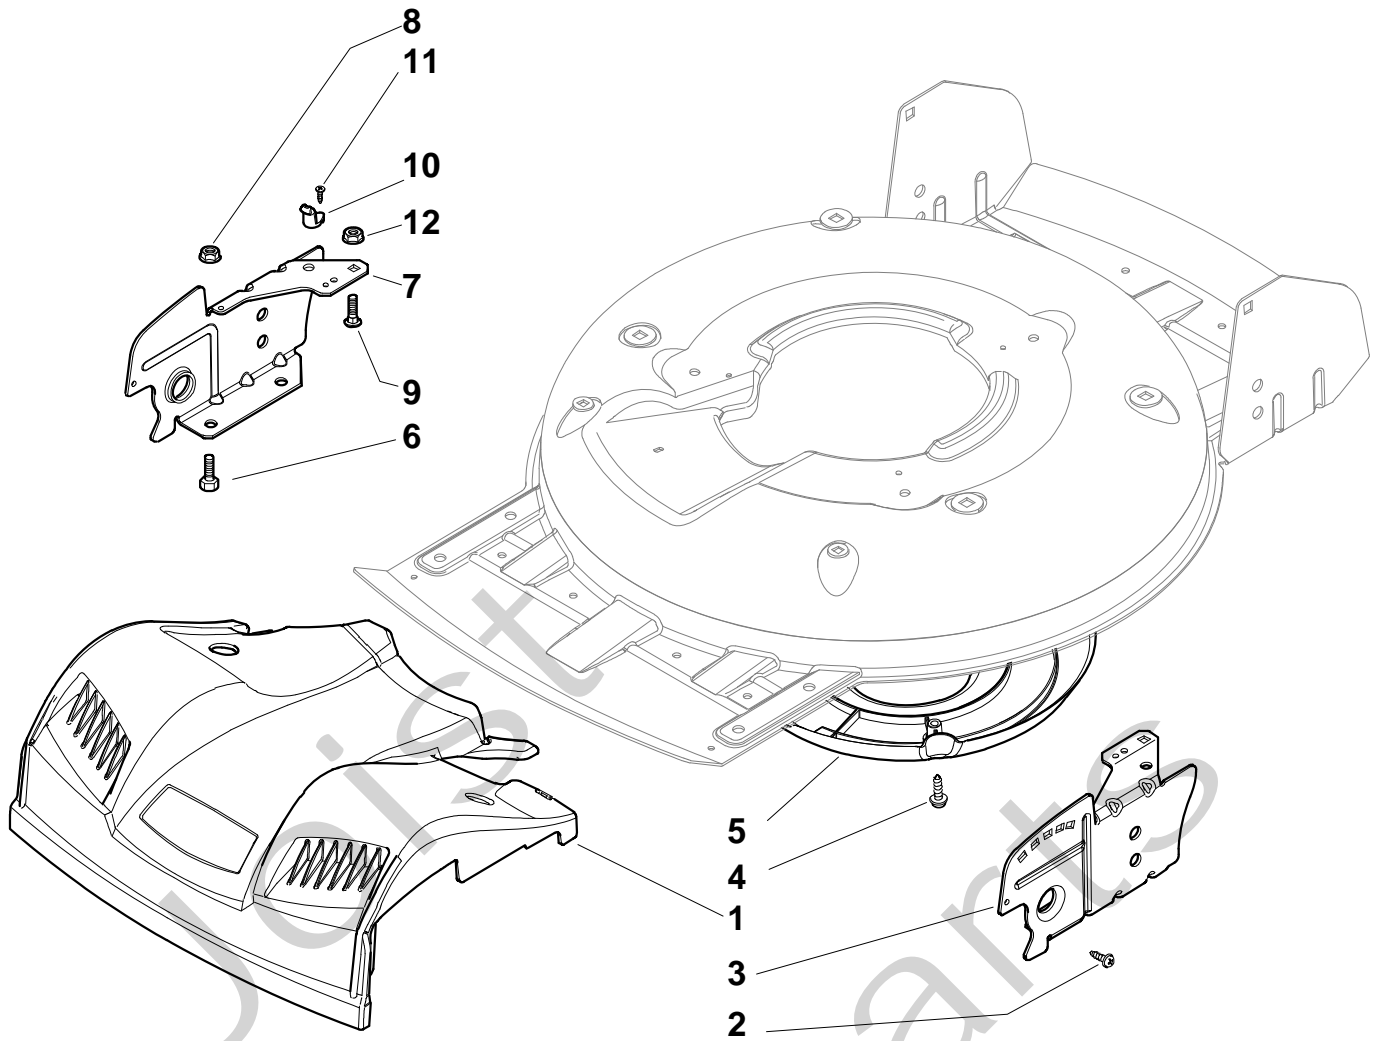

Pos. Fig.	Antal Quantity	Art No Part No	Benämning	Description	Anmärkning Notes
1	1	322226097/1	Frontkåpa-gul	Mask, Yellow	
2	2	12728523/0	Skruv	Screw	
3	1	22778421/0	Fäste-vä	Bracket, L	
4	3	12728530/0	Skruv	Screw	
5	1	22060220/0	Skydd	Protection	
6	4	12792611/0	Skruv	Screw	
7	1	22778419/0	Fäste-hö	Bracket, R	
8	4	12293201/0	Mutter	Nut	
9	2	12815200/0	Skruv	Screw	
10	2	22020400/0	Hållare	Fairlead	
11	2	12728523/0	Skruv	Screw	
12	2	12292102/0	Mutter	Nut