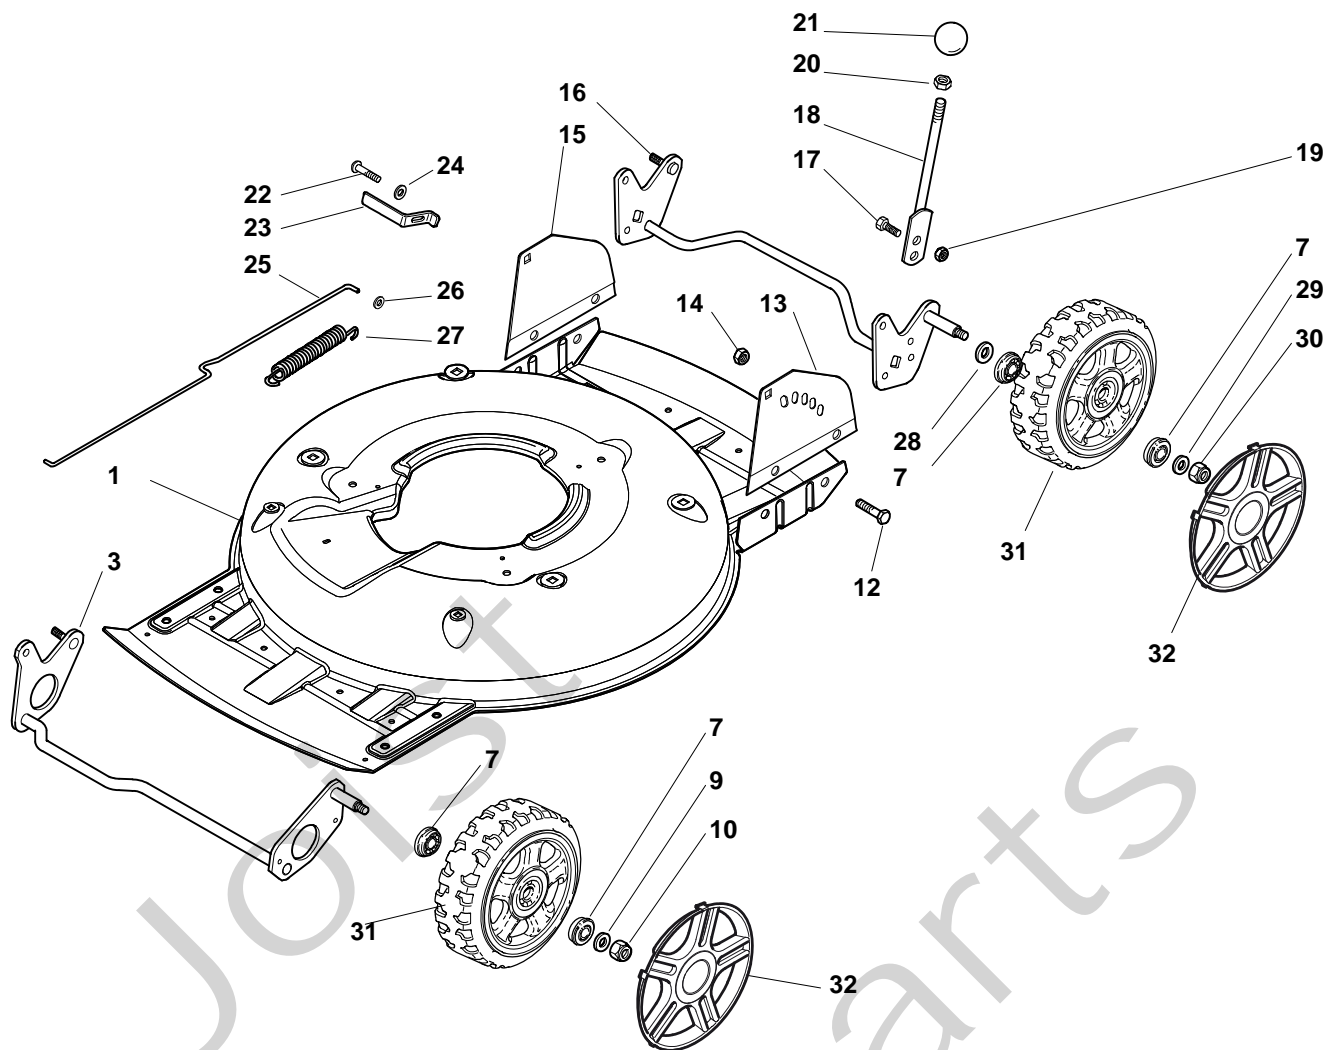

## MULTICLIP 50 S H Model Year 2010

- Use GLOBAL GARDEN PRODUCT Genuine Spare Parts specified in the parts list for repair and/or replacement.
- The contents described in the parts list may change due to improvement.
- The drawings of the spare parts are only indicative and might not represent the part in question exactly.
- The indications "right" - "left" - "front" - "rear" refer to the position of the operator when using the machine.
- When placing orders of parts for repair and/or replacement, make sure that the illustrated parts list is the one applying to the machine's year of manufacture, as shown on the identification plate attached to the machine.

**MULTICLIP 50 S H - Model Year 2010**

Pos. Fig.	Antal Quantity	Art No Part No	Benämning	Description	Anmärkning Notes
1	1	81002907/1	Chassi	Deck Yellow	
3	1	81002849/0	Hjulaxel	Axle, Front Wheels	
7	8	22122200/0	Kullager	Bearing	
8	4	81007343/0	Hjul	Wheel	
9	2	12369500/0	Bricka	Washer	
10	2	12155000/0	Mutter	Nut	
11	4	22110492/0	Navkapsel	Hub Cap, Grey D.210	
12	4	12791011/0	Skruv	Screw	
13	1	322545169/0	Platta-vä	Left Plate, Inox	
13	1	81545105/0	Platta-vä	Left Plate	
14	4	12154510/0	Mutter	Nut	
15	1	322545167/0	Platta-hö	Right Plate, Inox	
15	1	81545104/0	Platta-hö	Right Plate	
16	1	81002851/0	Hjulaxel	Axle, Rear Wheels	
17	2	12789000/0	Skruv	Screw	
18	1	81003323/0	Höjdinställn.spak	Lever, Height Adjustment	
19	2	12154330/0	Mutter	Nut	
20	1	12293200/0	Mutter	Nut	
21	1	22399812/0	Knopp	Knob	
22	2	12735661/0	Skruv	Screw	
23	2	22551529/0	Hjulrensare	Plate	
24	2	12521330/0	Bricka	Washer	
25	1	22033329/0	Höjdinställn.stång	Rod, Height Adjustment Control	
26	2	12604899/0	Låsbricka	Crown Fastener	
27	1	22446184/0	Fjäder	Spring	
28	2	12530150/0	Bricka	Washer	
29	2	12521350/0	Bricka	Washer	
30	2	12155000/0	Mutter	Nut	