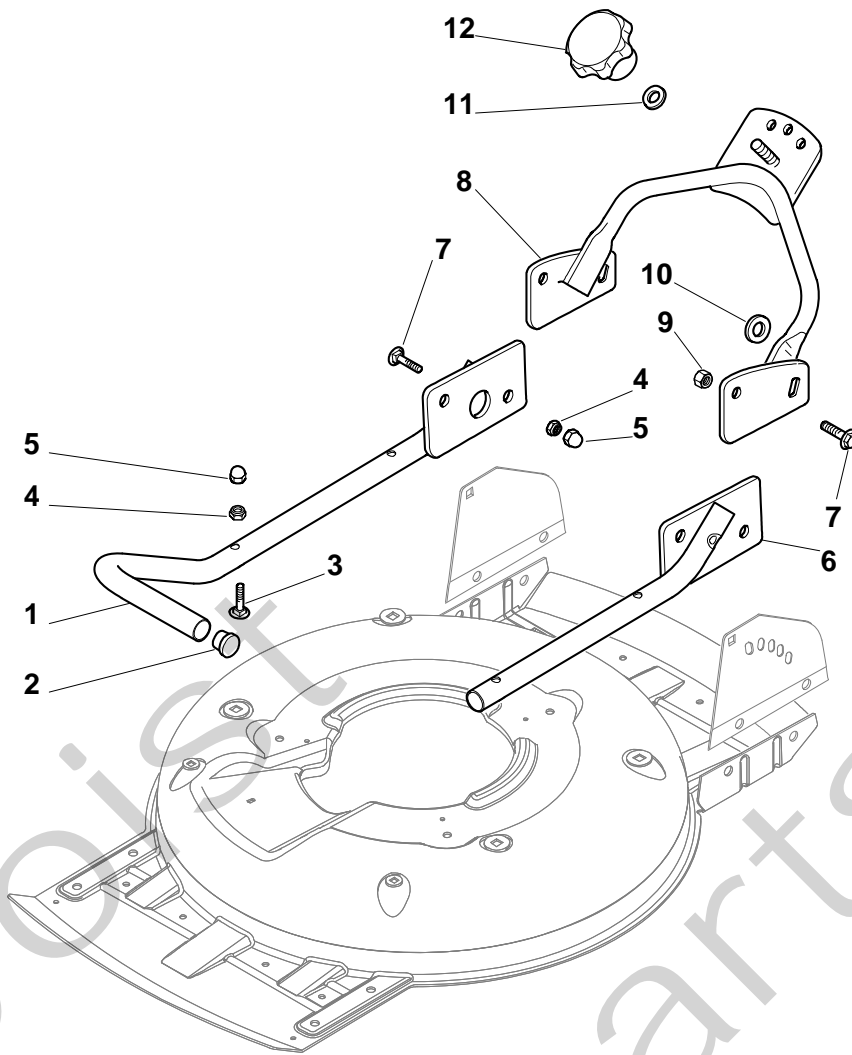

MULTICLIP 50 S H - Model Year 2010

Pos. Fig.	Antal Quantity	Art No Part No	Benämning	Description	Anmärkning Notes
1	1	81006377/0	Styre-underdel, hö	Right Handle, Lower Part Black	
2	4	18566114/0	Plugg	Cap	
3	6	12819100/0	Skruv	Screw	
4	6	12155000/0	Mutter	Nut	
5	6	18203854/0	Tätningshylsa	Protection	
6	1	81006379/0	Styre-underdel, vä	Left Handle, Lower Part Black	
7	4	12793102/0	Skruv	Screw	
8	1	81006365/0	Styre-underdel	Handle, Lower Part Black	
9	4	12155000/0	Mutter	Nut	
10	2	12523060/0	Bricka	Washer	
11	1	12523080/0	Bricka	Washer	
12	1	22399813/0	Låsrott	Knob