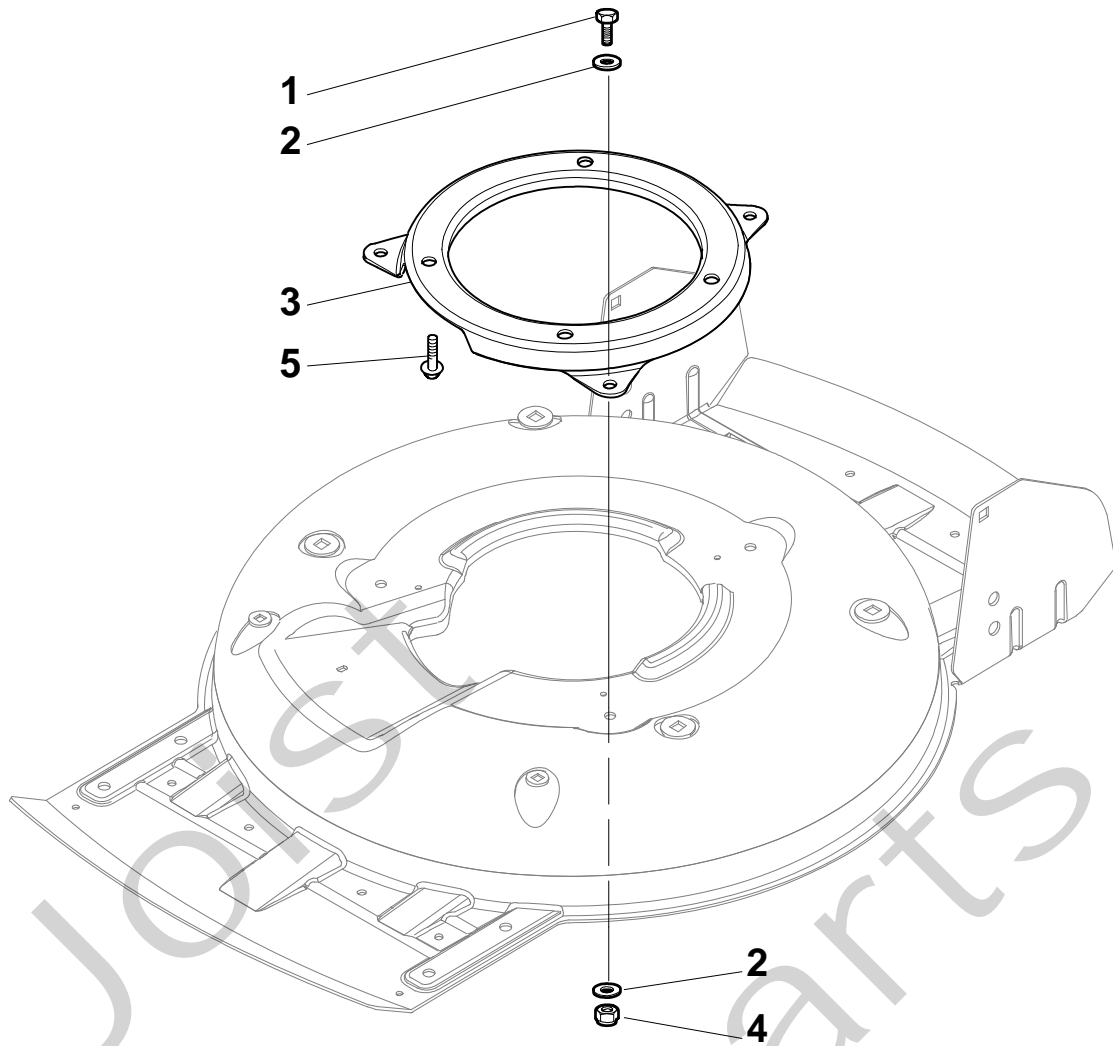

Pos. Fig.	Antal Quantity	Art No Part No	Benämning	Description	Anmärkning Notes
1	3	12792611/0	Skruv	Screw	
2	6	12523060/0	Bricka	Washer	
3	1	322207219/1	Fläns	Flange	
4	3	12293201/0	Mutter	Nut	
5	3	112735108/1	Skruv	Screw