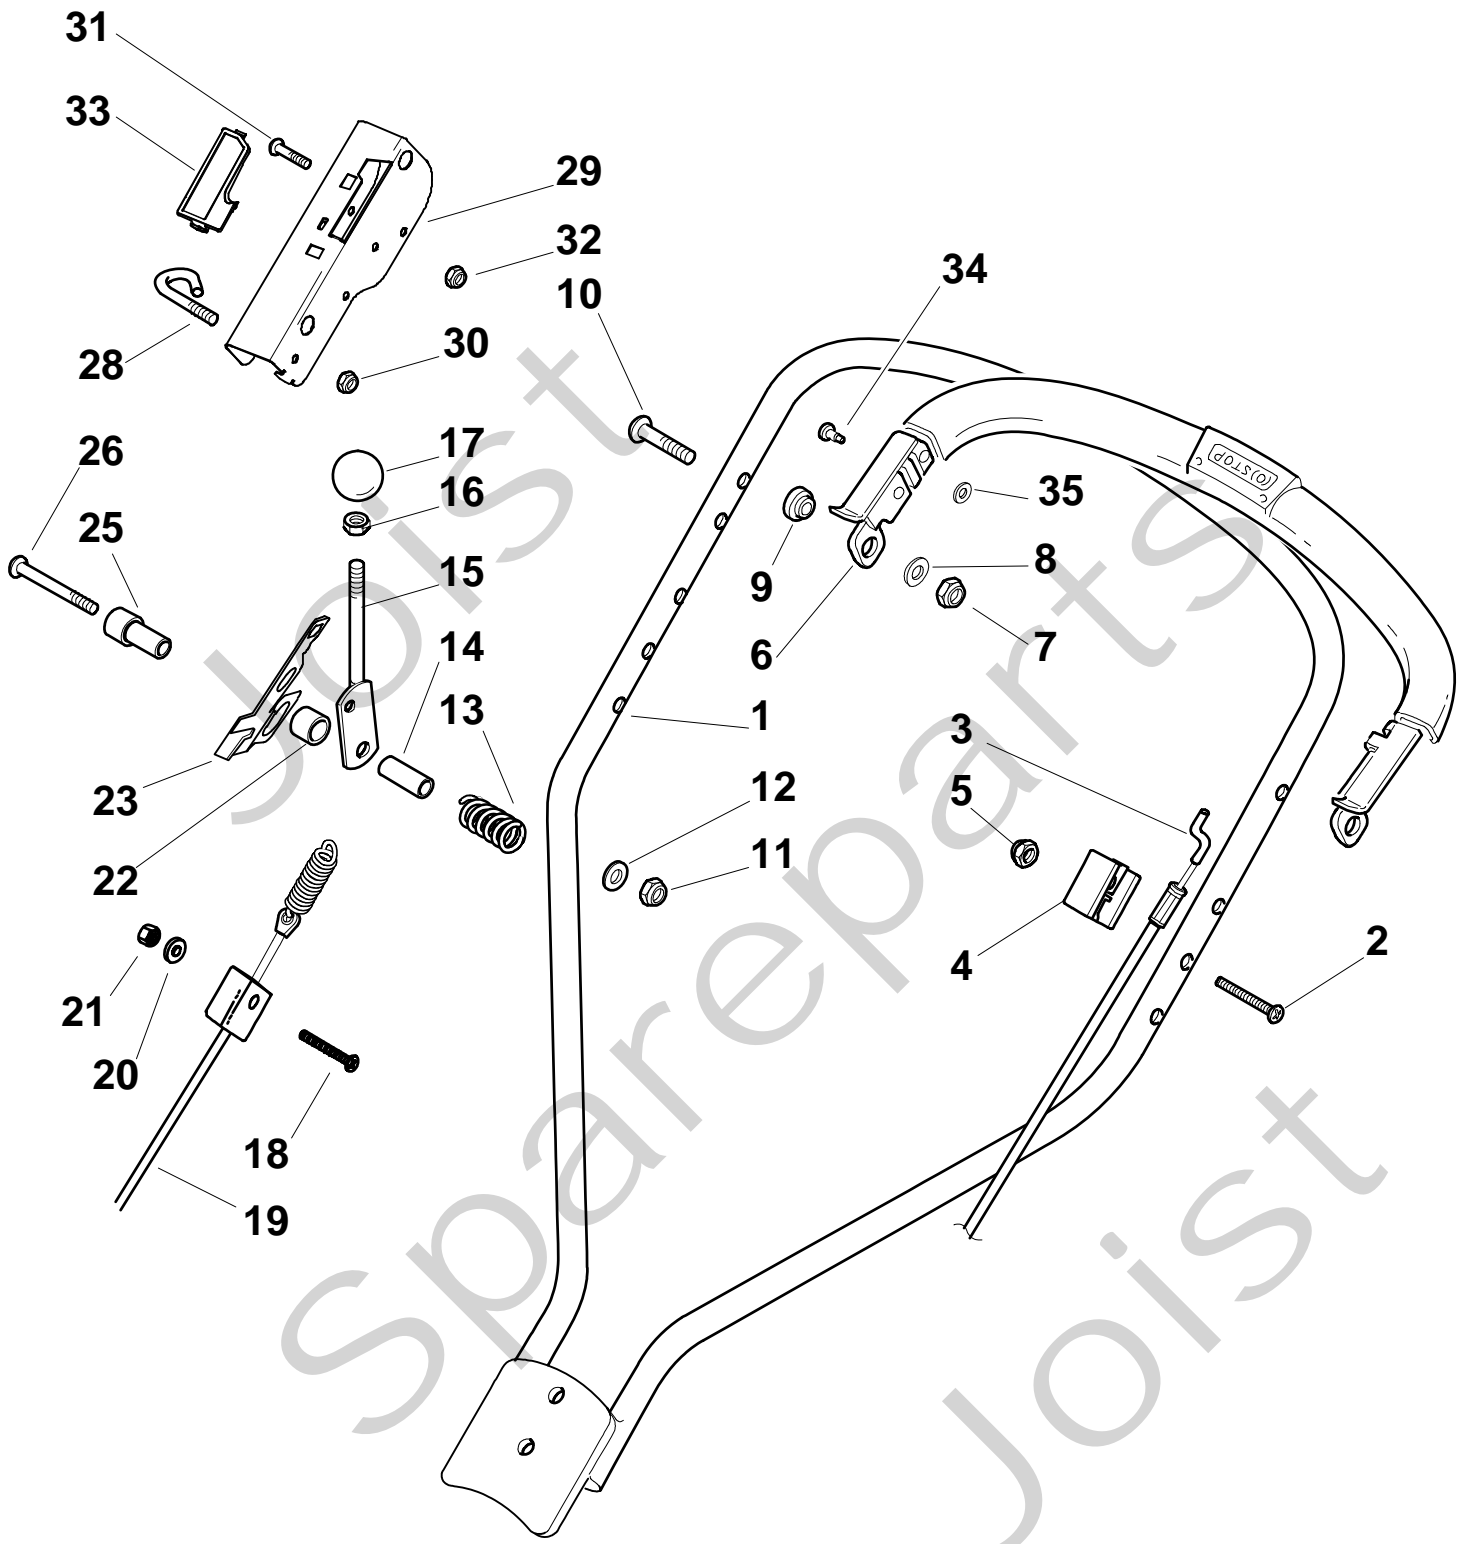

MULTICLIP 50 S H - Model Year 2010

Pos. Fig.	Antal Quantity	Art No Part No	Benämning	Description	Anmärkning Notes
1	1	81006367/0	Styre-överdel	Handle, Upper Part, Black	Black
2	1	12727783/0	Skruv	Screw	
3	1	181000618/0	Motorbromswire	Cable, Thread Engine Brake	
4	1	22551640/0	Wirefäste	Plate	
5	1	12154510/0	Mutter	Nut	
6	1	81003318/1	Reglagebygel	Lever, Engine Brake	
7	2	12154510/0	Mutter	Nut	
8	2	12521330/0	Bricka	Washer	
9	2	22671660/1	Bricka	Washer	
10	2	12727784/0	Skruv	Screw	
11	1	12292100/0	Mutter	Nut	
12	1	12530060/0	Bricka	Elastic Washer	
13	1	22450446/0	Fjäder	Spring	
14	1	22170840/0	Distans	Spacer	
15	1	81003313/0	Spak	Lever, Driving	
16	1	12293200/0	Mutter	Nut	
17	1	22399812/0	Knopp	Knob	
18	1	12727791/0	Skruv	Screw	
19	1	381000745/1	Kopplingswire	Cable, Rear Drive	
20	1	12521330/0	Bricka	Washer	
21	1	12154510/0	Mutter	Nut	
22	1	22170843/0	Distans	Spacer	
23	1	22551653/0	Platta	Plate	
25	1	22170842/0	Distans	Spacer	
26	1	12727786/0	Skruv	Screw	
28	1	22430314/0	Öglebult	Spring	
29	1	81004405/0	Panel	Dash Board	
30	1	12154510/0	Mutter	Nut	
31	1	12727792/0	Skruv	Screw	
32	1	12154510/0	Mutter	Nut	
33	1	22500050/0	Glidblock	Shoe	
34	1	22524342/0	Sprint	Pin	
35	1	12604897/0	Låsring	Washer