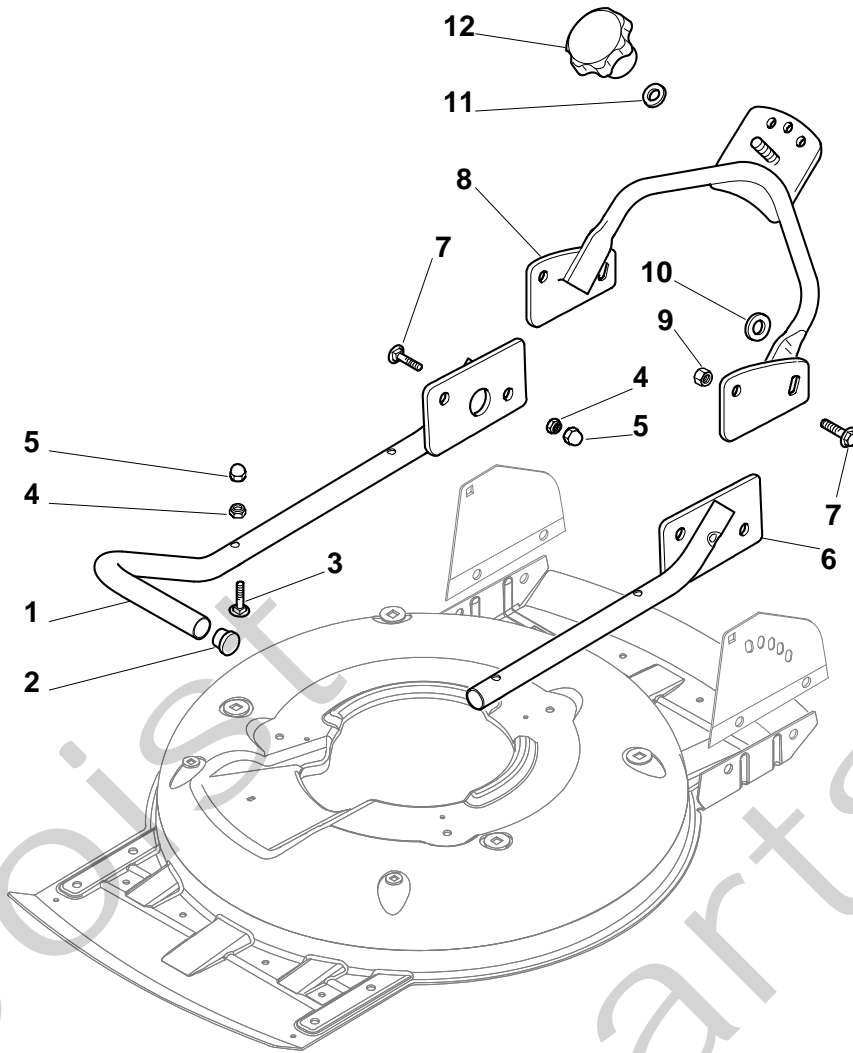

MULTICLIP 50 S Special B - Model Year 2010

Pos. Fig.	Antal Quantity	Art No Part No	Benämning	Description	Anmärkning Notes
1	1	81006377/0	Styre-underdel, hö	Right Handle, Lower Part Black	
2	4	18566114/0	Plugg	Cap	
3	6	12819100/0	Skruv	Screw	
4	6	12155000/0	Mutter	Nut	
5	6	18203854/0	Tätningshylsa	Protection	
6	1	381006379/0	Styre-underdel, vä	Left Handle, Lower Part Black	
7	4	12793102/0	Skruv	Screw	
8	1	81006365/0	Styre-underdel	Handle, Lower Part Black	
9	4	12155000/0	Mutter	Nut	
10	2	12523060/0	Bricka	Washer	
11	1	12523080/0	Bricka	Washer	
12	1	22399813/0	Låsrott	Knob