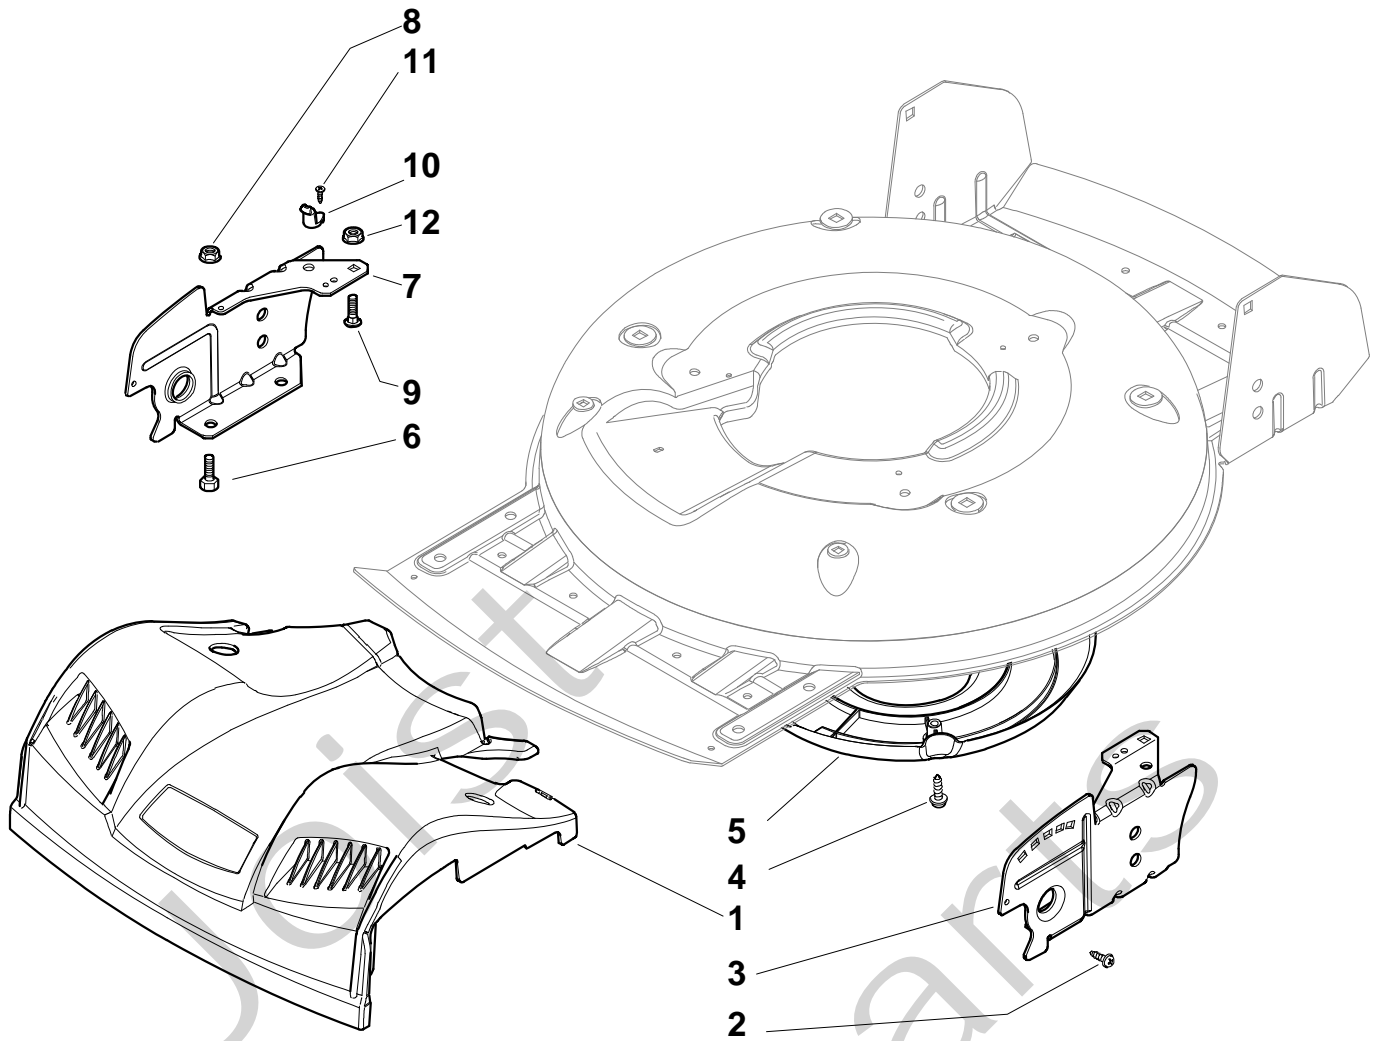

MULTICLIP 50 S Special B - Model Year 2010

Pos. Fig.	Antal Quantity	Art No Part No	Benämning	Description	Anmärkning Notes
1	1	322226097/1	Frontkåpa-gul	Mask, Yellow	
2	2	12728523/0	Skruv	Screw	
3	1	22778421/0	Fäste-vä	Bracket, L	
4	3	12728530/0	Skruv	Screw	
5	1	22060220/0	Skydd	Protection	
6	4	12792611/0	Skruv	Screw	
7	1	22778419/0	Fäste-hö	Bracket, R	
8	4	12293201/0	Mutter	Nut	
9	2	12815200/0	Skruv	Screw	
10	2	22020400/0	Hållare	Fairlead	
11	2	12728523/0	Skruv	Screw	
12	2	12292102/0	Mutter	Nut