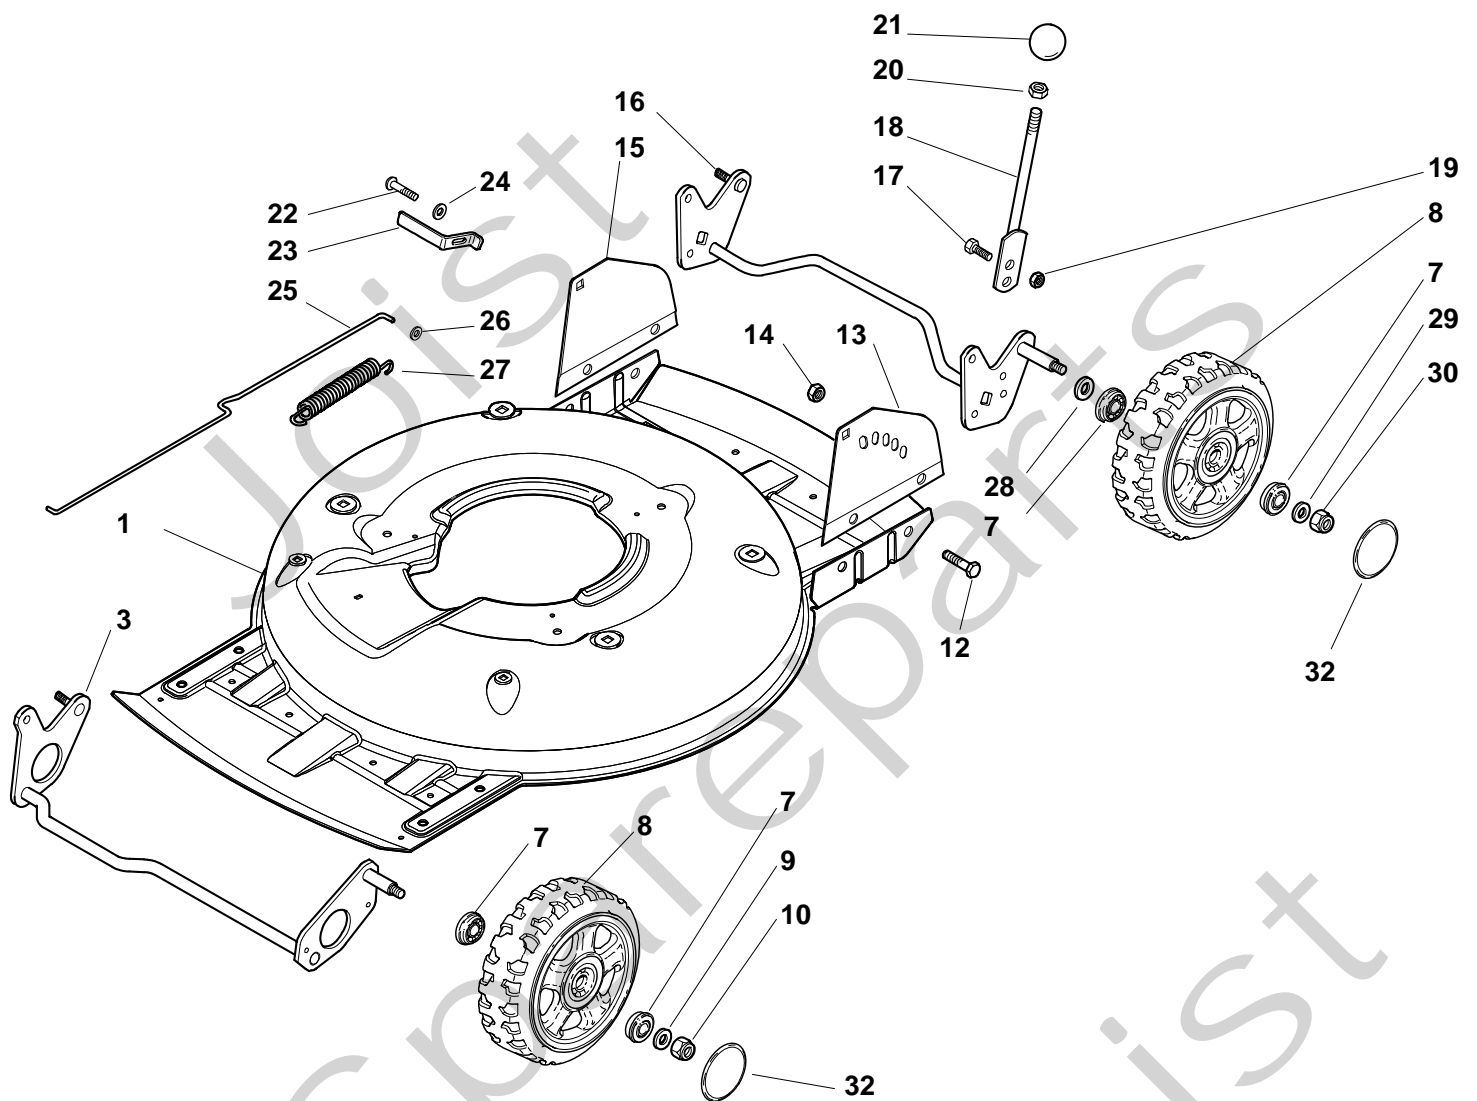

## MULTICLIP 50 S SPECIAL B Model Year 2010

- Use GLOBAL GARDEN PRODUCT Genuine Spare Parts specified in the parts list for repair and/or replacement.
- The contents described in the parts list may change due to improvement.
- The drawings of the spare parts are only indicative and might not represent the part in question exactly.
- The indications "right" - "left" - "front" - "rear" refer to the position of the operator when using the machine.
- When placing orders of parts for repair and/or replacement, make sure that the illustrated parts list is the one applying to the machine's year of manufacture, as shown on the identification plate attached to the machine.

## MULTICLIP 50 S Special B - Model Year 2010

Pos. Fig.	Antal Quantity	Art No Part No	Benämning	Description	Anmärkning Notes
1	1	81002909/1	Chassi	Deck Grey	
3	1	81002849/0	Hjulaxel	Axle, Front Wheels	
7	8	22122200/0	Kullager	Bearing	
8	4	81007343/0	Hjul	Wheel	
9	2	12369500/0	Bricka	Washer	
10	2	12155000/0	Mutter	Nut	
11	4	22110492/0	Navkapsel	Hub Cap, Grey D.210	
12	4	12791011/0	Skruv	Screw	
13	1	322545169/0	Platta-vä	Left Plate, Inox	
13	1	81545105/0	Platta-vä	Left Plate	
14	4	12154510/0	Mutter	Nut	
15	1	322545167/0	Platta-hö	Right Plate, Inox	
15	1	81545104/0	Platta-hö	Right Plate	
16	1	81002851/0	Hjulaxel	Axle, Rear Wheels	
17	2	12789000/0	Skruv	Screw	
18	1	81003323/0	Höjdinställn.spak	Lever, Height Adjustment	
19	2	12154330/0	Mutter	Nut	
20	1	12293200/0	Mutter	Nut	
21	1	22399812/0	Knopp	Knob	
22	2	12735661/0	Skruv	Screw	
23	2	22551529/0	Hjulrensare	Plate	
24	2	12521330/0	Bricka	Washer	
25	1	22033329/0	Höjdinställn.stång	Rod, Height Adjustment Control	
26	2	12604899/0	Låsbricka	Crown Fastener	
27	1	22446184/0	Fjäder	Spring	
28	2	12530150/0	Bricka	Washer	
29	2	12521350/0	Bricka	Washer	
30	2	12155000/0	Mutter	Nut	