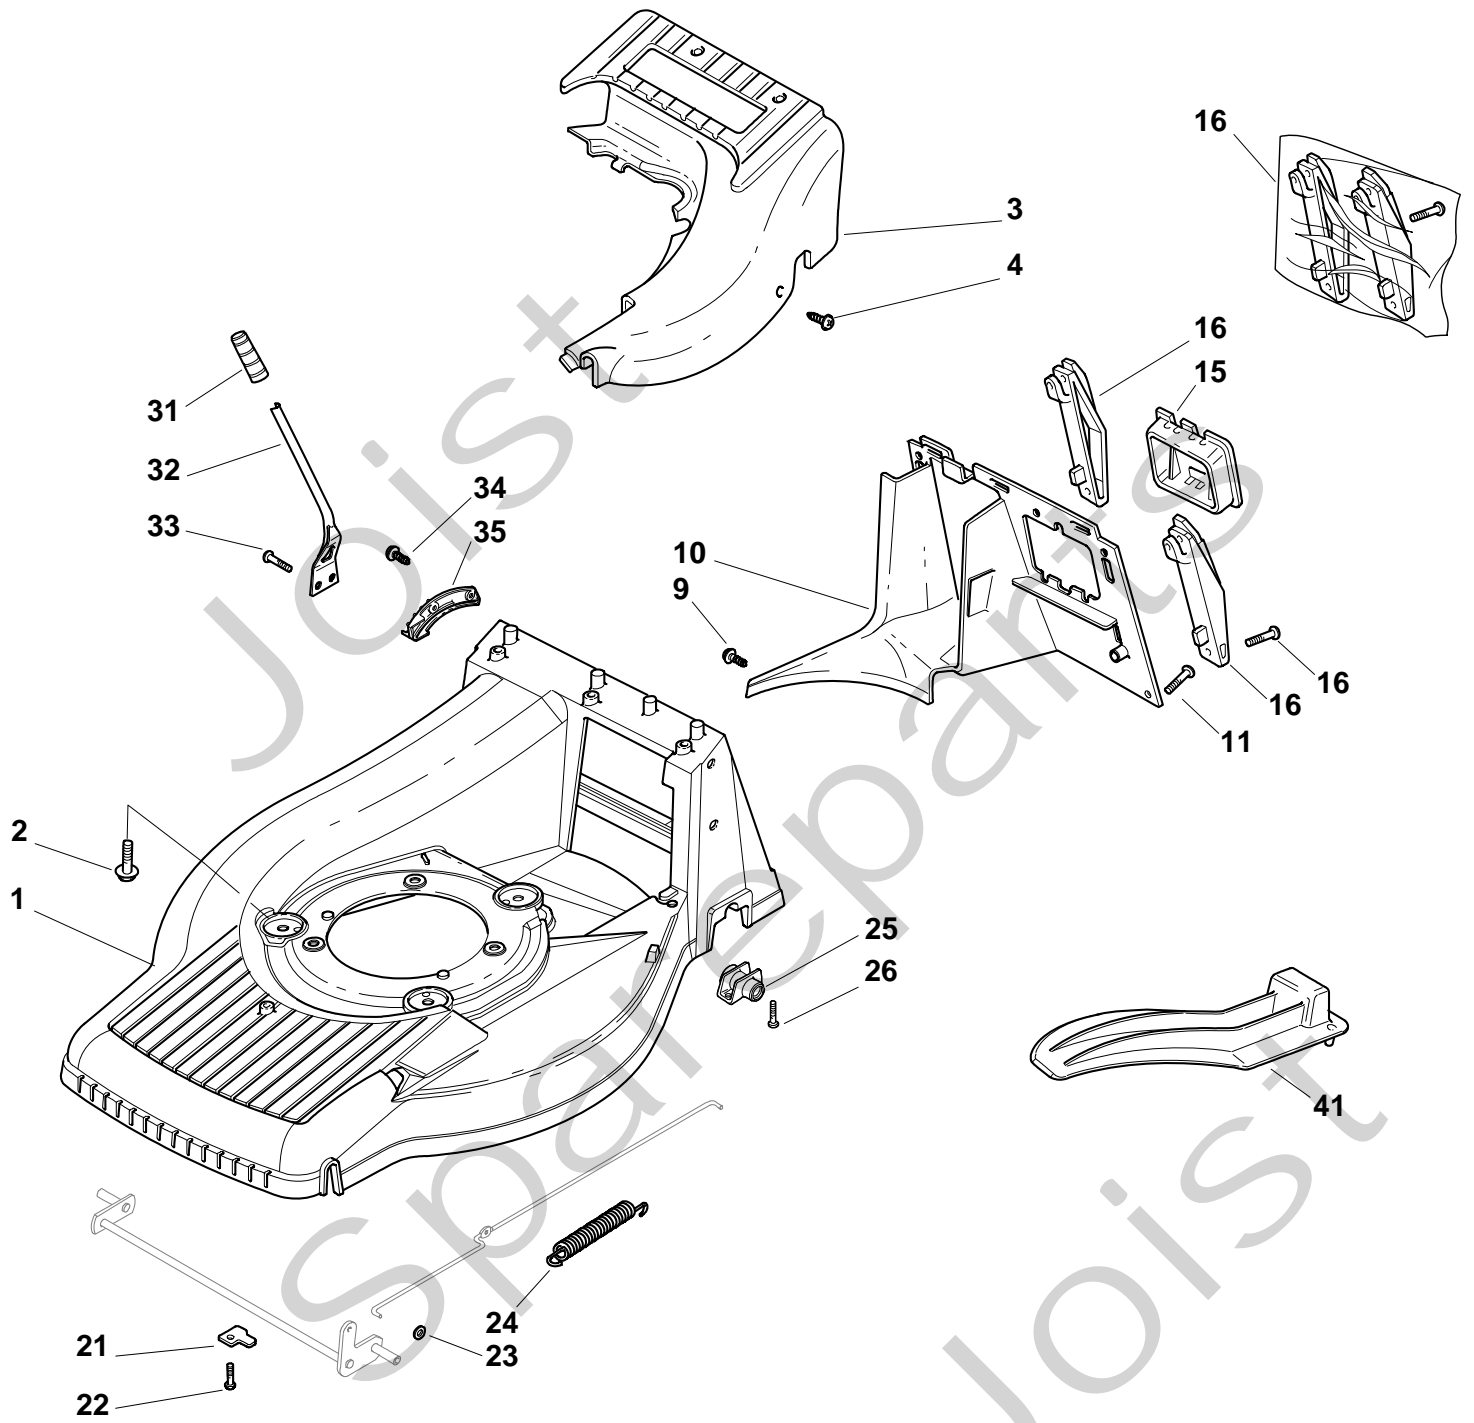

Genuine Spare Parts

www.stiga.com

TURBO 50 S RENTAL B Model Year 2010

- Use GLOBAL GARDEN PRODUCT Genuine Spare Parts specified in the parts list for repair and/or replacement.
- The contents described in the parts list may change due to improvement.
- The drawings of the spare parts are only indicative and might not represent the part in question exactly.
- The indications "right" - "left" - "front" - "rear" refer to the position of the operator when using the machine.
- When placing orders of parts for repair and/or replacement, make sure that the illustrated parts list is the one applying to the machine's year of manufacture, as shown on the identification plate attached to the machine.

TURBO 50 S RENTAL B - Model Year 2010

Pos. Fig.	Antal Quantity	Art No Part No	Benämning	Description	Anmärkning Notes
1	1	81003752/0	Chassi	Deck Yellow	
2	3	112735108/1	Skruv	Screw	
3	1	22060161/0	Skydd	Case	
4	3	12728300/0	Skruv	Screw	
9	1	12728300/0	Skruv	Screw	
10	1	22108277/0	Bakstam	Rear Conveyor Assy	
11	3	12735664/0	Skruv	Screw	
15	1	22109531/0	Lock	Cover	
16	1	81008658/1	Skruvsats	Outfit, Supports	
21	2	22545160/0	Överfall	Plate	
22	2	12735664/0	Skruv	Screw	
23	2	12604898/0	Låsbricka	Crown Fastener	
24	1	22446181/0	Fjäder	Spring	
25	2	22785153/0	Bussning	Support, Gear Box	
26	4	12735664/0	Skruv	Screw	
31	1	22399808/0	Handtag	Knob	
32	1	22321515/0	Höjdinst.spak	Lever, Height Adjustment	
33	2	12735661/0	Skruv	Screw	
34	2	12728300/0	Skruv	Screw	
35	1	22735563/0	Höjdinst.sektor	Sector, Height Adjustment	
41	1	22140231/0	Mulchplugg	Deflector	

Pos. Fig.	Antal Quantity	Art No Part No	Benämning	Description	Anmärkning Notes
1	1	81007128/0	Gaswire	Cable, Trottle	(B&S)
2	1	12523040/0	Bricka	Washer	
3	1	12727787/0	Skruv	Screw	

TURBO 50 S RENTAL B - Model Year 2010