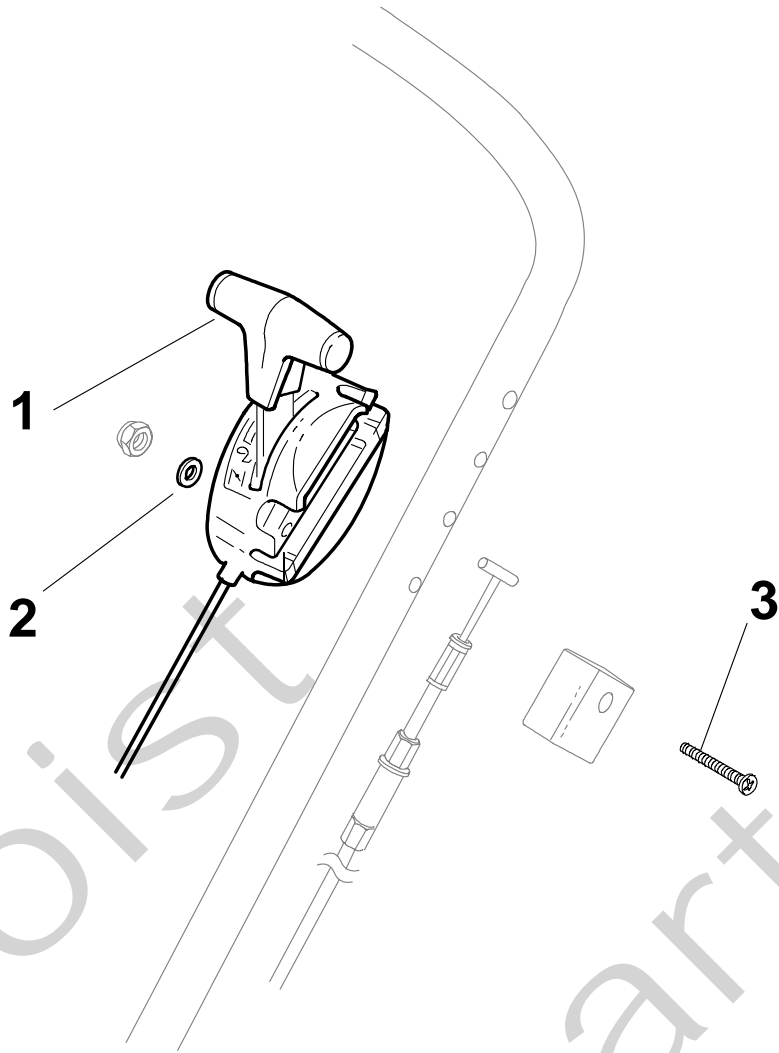

Pos. Fig.	Antal Quantity	Art No Part No	Benämning	Description	Anmärkning Notes
1	1	81007128/0	Gaswire	Cable, Trottle	(B&S)
2	1	12523040/0	Bricka	Washer	
3	1	12727787/0	Skruv	Screw