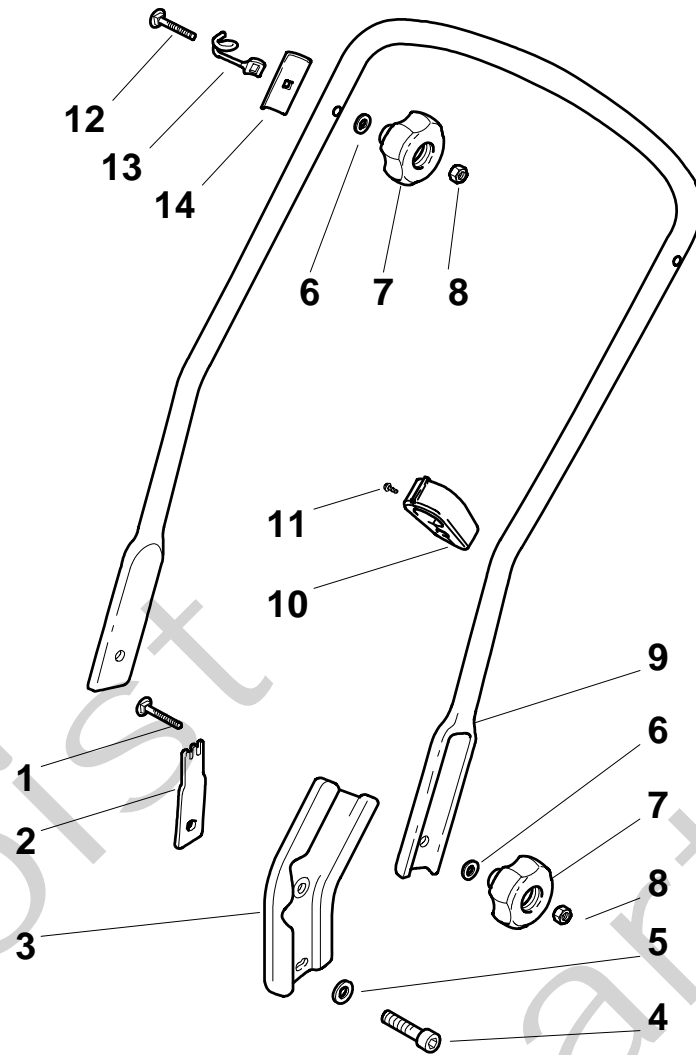

Genuine Spare Parts

www.stiga.com

TURBO 50 S RENTAL B Model Year 2010

- Use GLOBAL GARDEN PRODUCT Genuine Spare Parts specified in the parts list for repair and/or replacement.
- The contents described in the parts list may change due to improvement.
- The drawings of the spare parts are only indicative and might not represent the part in question exactly.
- The indications "right" - "left" - "front" - "rear" refer to the position of the operator when using the machine.
- When placing orders of parts for repair and/or replacement, make sure that the illustrated parts list is the one applying to the machine's year of manufacture, as shown on the identification plate attached to the machine.

Pos. Fig.	Antal Quantity	Art No Part No	Benämning	Description	Anmärkning Notes
1	1	81007128/0	Gaswire	Cable, Trottle	(B&S)
2	1	12523040/0	Bricka	Washer	
3	1	12727787/0	Skruv	Screw	

TURBO 50 S RENTAL B - Model Year 2010

Pos. Fig.	Antal Quantity	Art No Part No	Benämning	Description	Anmärkning Notes
1	1	81006618/1	Styre-överdel	Handle, Upper Part	
2	1	81003298/1	Reglagebygel	Lever, Engine Brake	
3	1	81000692/0	Motorbromswire	Cable, Thread Motor Brake	
4	1	81000697/0	Kopplingswire	Cable, Rear Drive	
5	1	81003297/1	Reglagebygel-drivning	Driving Lever	
6	1	12727783/0	Skruv	Screw	
7	1	22551640/0	Wirefäste	Plate	
8	1	12154510/0	Mutter	Nut	