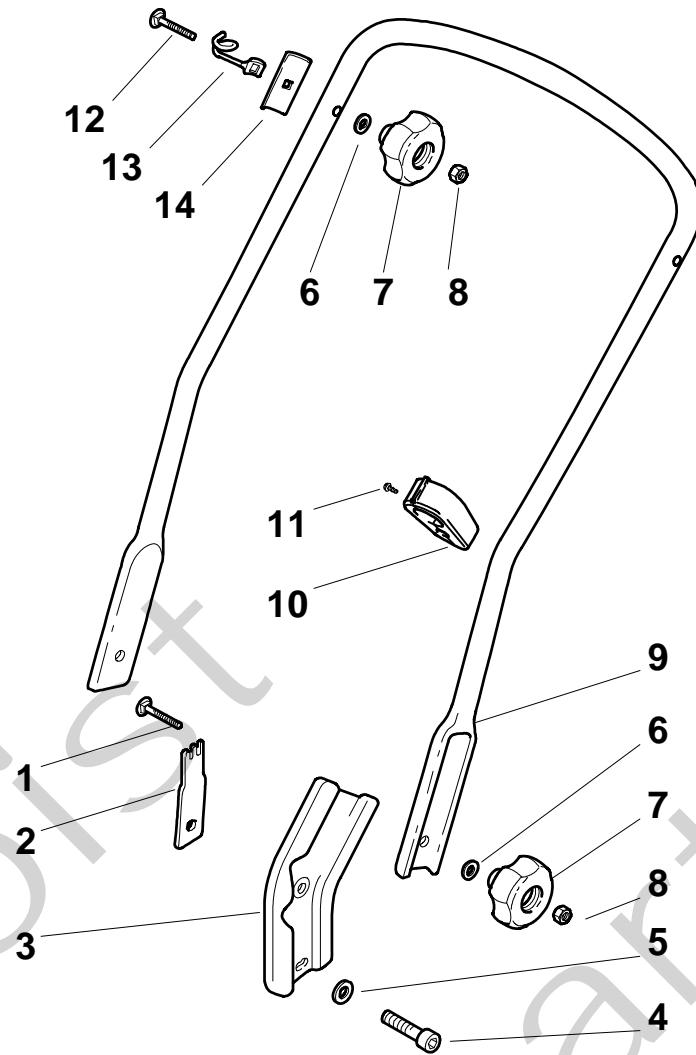

TURBO 55 4S RENTAL - Model Year 2010

Pos. Fig.	Antal Quantity	Art No Part No	Benämning	Description	Anmärkning Notes
1	2	12820655/0	Skruv	Screw	
2	1	22551635/0	Platta	Plate For Handle	
3	2	22778405/0	Styrfäste	Support	
4	2	12760515/0	Skruv	Screw	
5	2	12521350/0	Bricka	Washer	
6	4	12521350/0	Bricka	Washer	
6	1	81002239/0	Uppsamlingsäck	Box, Fabric	
7	4	22399810/0	Lås ratt	Knob	
8	4	12361005/0	Mutter	Nut	
9	1	81006613/0	Styre-underdel	Handle, Lower Part	
10	1	22192001/0	Kabelhållare	Anchor Clamp	
11	1	12728691/0	Skruv	Screw	
12	2	12820655/0	Skruv	Screw	
13	1	22430311/0	Ögla	Guide Spring	
14	2	22545137/0	Förstärkning	Plate For Handle Fastening