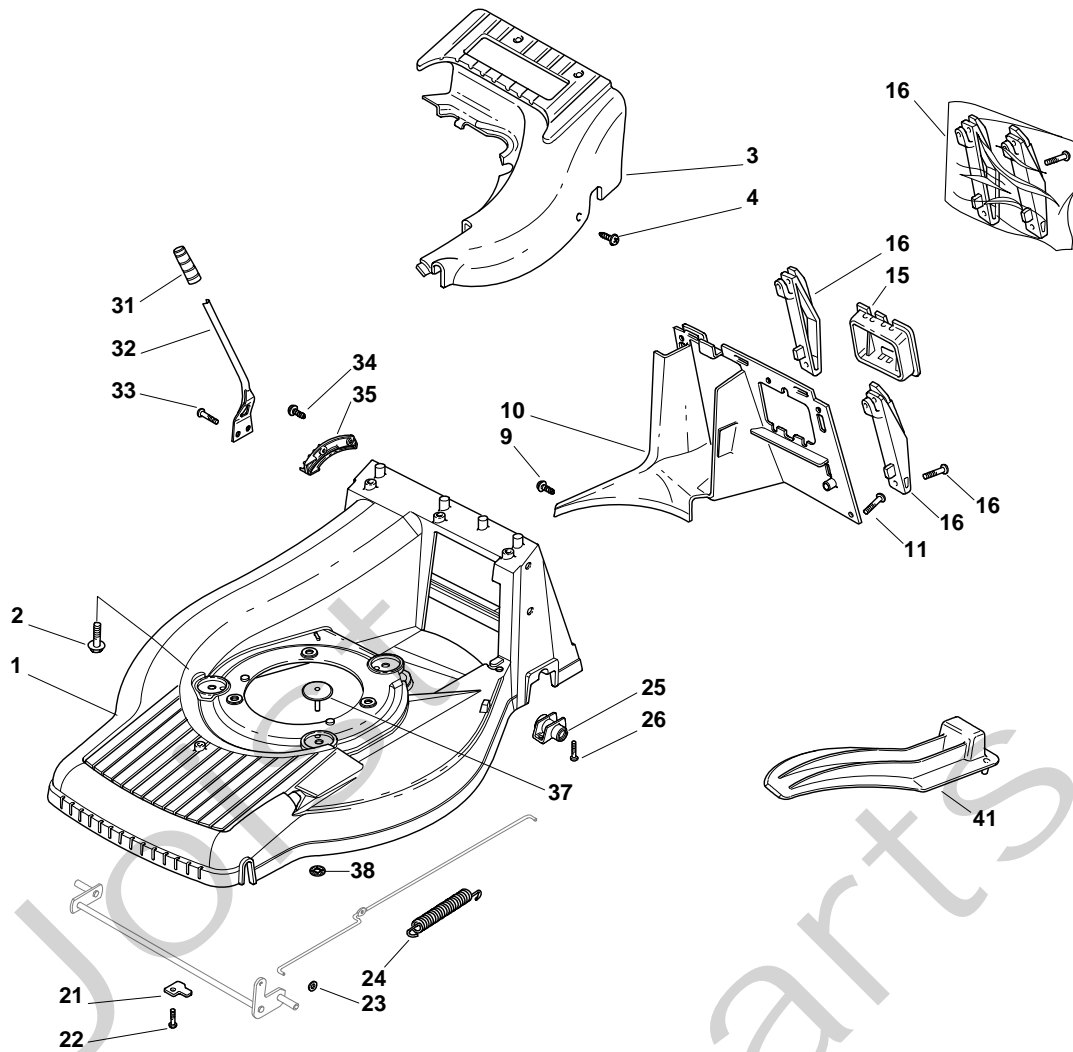

Pos. Fig.	Antal Quantity	Art No Part No	Benämning	Description	Anmärkning Notes
1	1	81003753/0	Chassi	Deck Yellow	554
2	3	112735108/1	Skruv	Screw	
3	1	22060169/0	Skydd	Case	554 Avs
4	3	12728300/0	Skruv	Screw	
9	1	12728300/0	Skruv	Screw	
10	1	22108277/0	Bakstam	Rear Conveyor Assy	504 - 554
11	3	12735664/0	Skruv	Screw	
15	1	22109531/0	Lock	Cover	
16	1	81008658/1	Skruvsats	Outfit, Supports	
21	2	22545160/0	Överfall	Plate	
22	2	12735664/0	Skruv	Screw	
23	2	12604898/0	Låsbricka	Crown Fastener	
24	1	22446181/0	Fjäder	Spring	
25	2	22785153/0	Bussning	Support, Gear Box	
26	4	12735664/0	Skruv	Screw	
31	1	22399808/0	Handtag	Knob	
32	1	22321515/0	Höjdinst.spak	Lever, Height Adjustment	
33	2	12735661/0	Skruv	Screw	
34	2	12728300/0	Skruv	Screw	
35	1	22735563/0	Höjdinst.sektor	Sector, Height Adjustment	
37	1	22820055/0	Plugg-gul	Cap	554 Avs
38	1	12604899/0	Låsbricka	Crown Fastener	554 Avs
41	1	22140232/0	Mulchplugg	Deflector