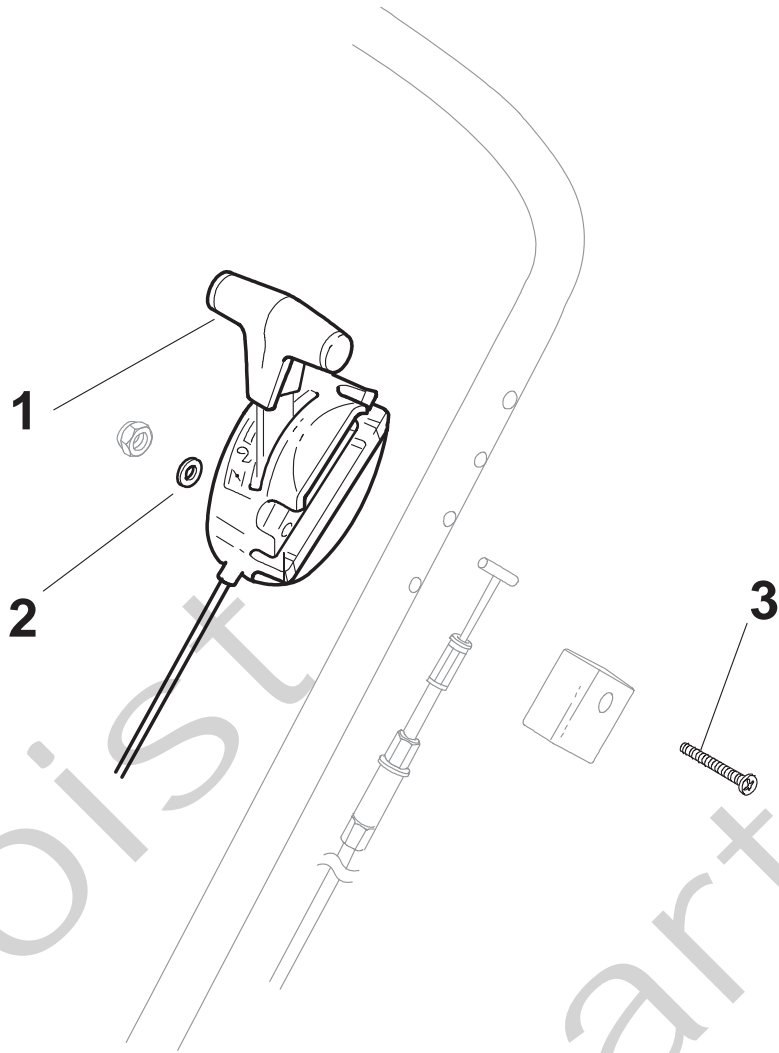

Pos. Fig.	Antal Quantity	Art No Part No	Benämning	Description	Anmärkning Notes
1	1	81007128/0	Gaswire	Cable, Trottle	
2	1	12523040/0	Bricka	Washer	
3	1	12727787/0	Skruv	Screw