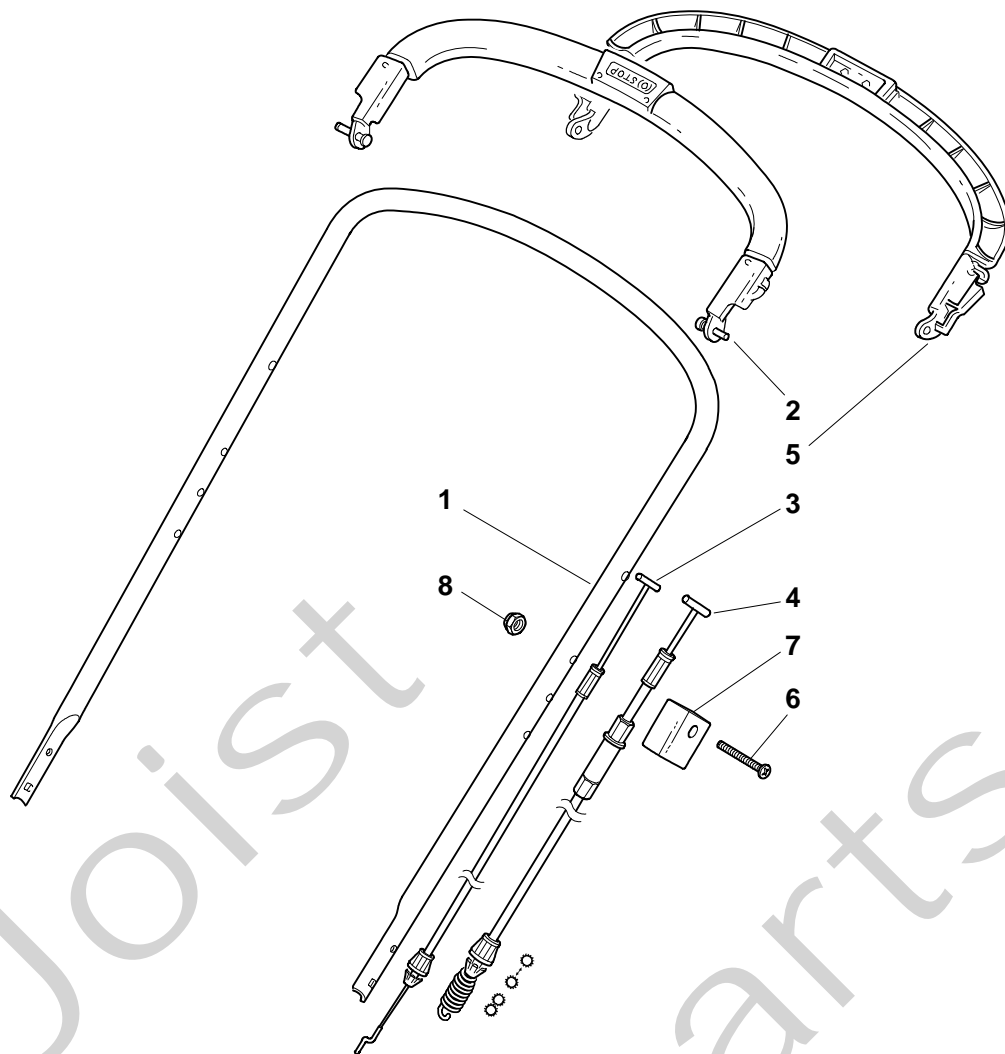

Pos. Fig.	Antal Quantity	Art No Part No	Benämning	Description	Anmärkning Notes
1	1	81006632/1	Styre-överdel	Handle, Upper Part	504 - 554
2	1	81003298/1	Reglagebygel	Lever, Engine Brake	
3	1	81000692/0	Motorbromswire	Cable, Thread Motor Brake	
4	1	81000697/0	Kopplingswire	Cable, Rear Drive	
5	1	81003297/1	Reglagebygel-drivning	Driving Lever	
6	1	12727783/0	Skruv	Screw	
7	1	22551640/0	Wirefäste	Plate	
8	1	12154510/0	Mutter	Nut