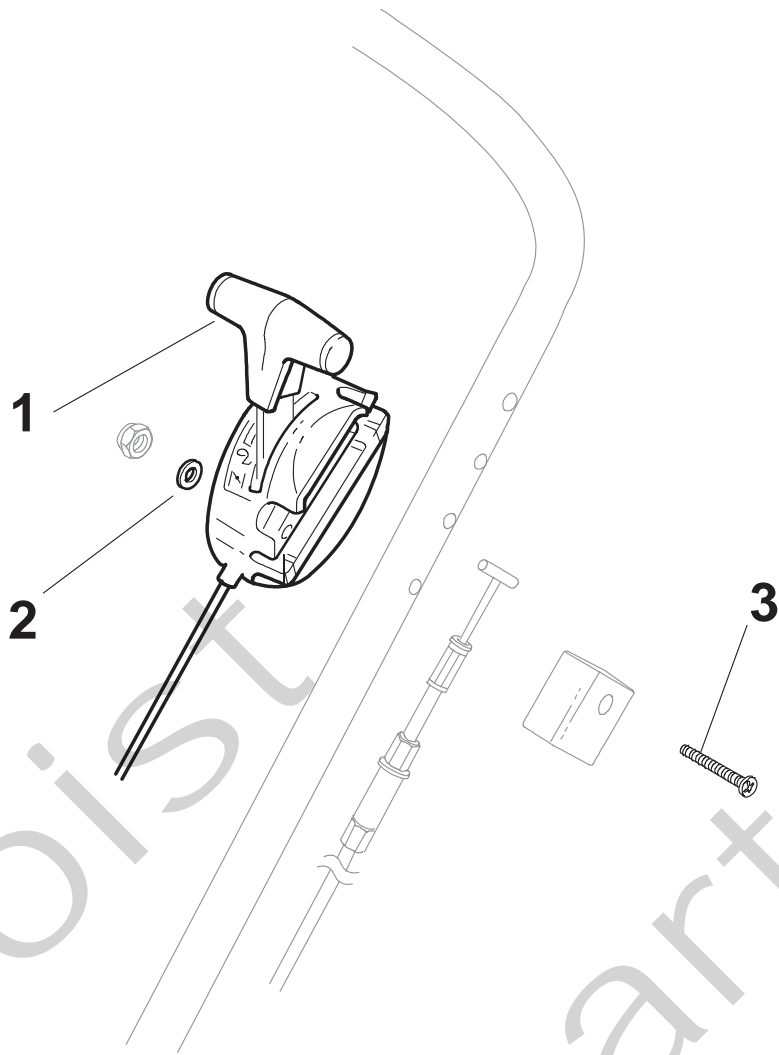

Pos. Fig.	Antal Quantity	Art No Part No	Benämning	Description	Anmärkning Notes
1	1	81007128/0	Gaswire	Cable, Trottle	
2	1	12523040/0	Bricka	Washer	
3	1	12727787/0	Skruv	Screw