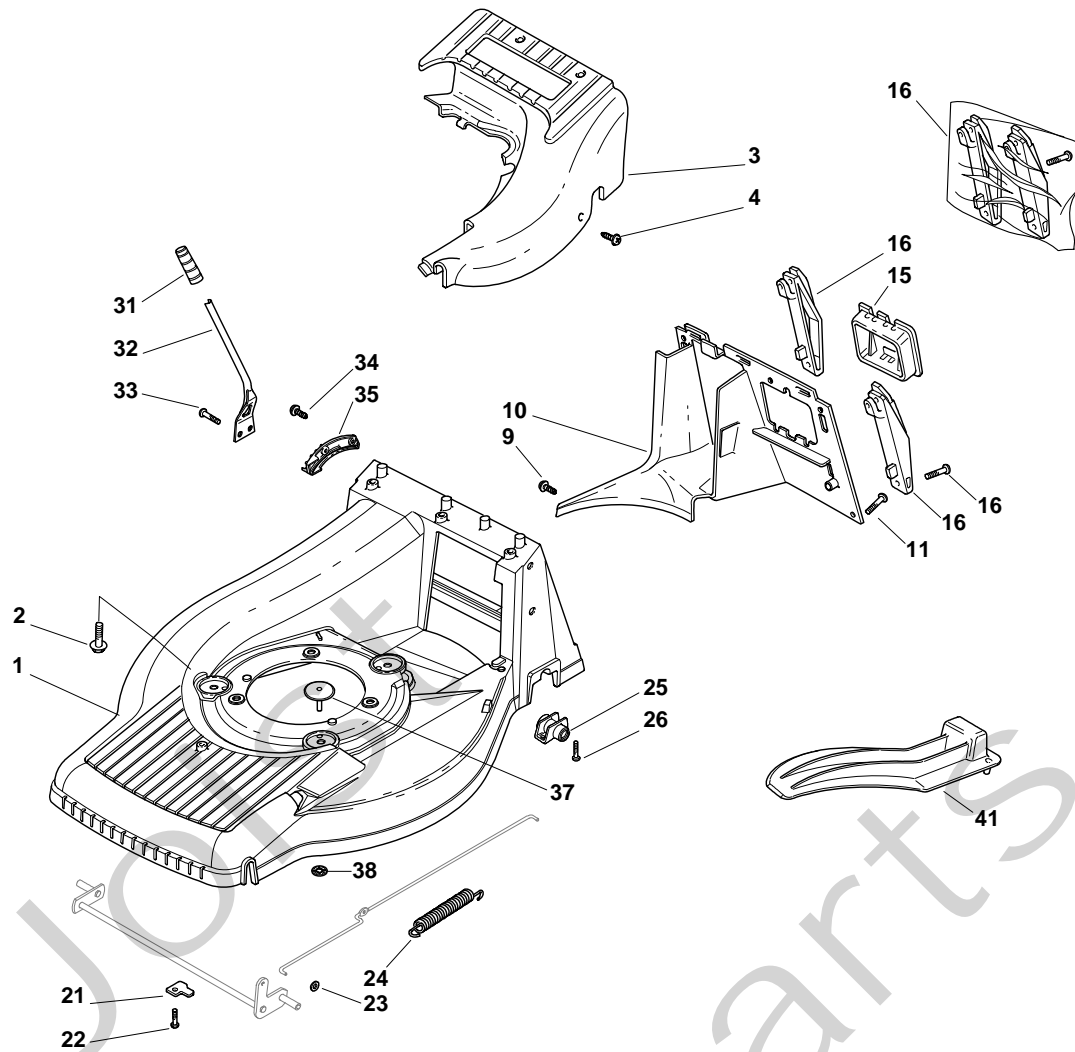

Genuine Spare Parts

www.stiga.com

TURBO 55 4S RENTAL B Model Year 2010

- Use GLOBAL GARDEN PRODUCT Genuine Spare Parts specified in the parts list for repair and/or replacement.
- The contents described in the parts list may change due to improvement.
- The drawings of the spare parts are only indicative and might not represent the part in question exactly.
- The indications "right" - "left" - "front" - "rear" refer to the position of the operator when using the machine.
- When placing orders of parts for repair and/or replacement, make sure that the illustrated parts list is the one applying to the machine's year of manufacture, as shown on the identification plate attached to the machine.

STIGA®

Pos. Fig.	Antal Quantity	Art No Part No	Benämning	Description	Anmärkning Notes
1	1	81003753/0	Chassi	Deck Yellow	554
2	3	112735108/1	Skruv	Screw	
3	1	22060169/0	Skydd	Case	554 Avs
4	3	12728300/0	Skruv	Screw	
9	1	12728300/0	Skruv	Screw	
10	1	22108277/0	Bakstam	Rear Conveyor Assy	504 - 554
11	3	12735664/0	Skruv	Screw	
15	1	22109531/0	Lock	Cover	
16	1	81008658/1	Skruvsats	Outfit, Supports	
21	2	22545160/0	Överfall	Plate	
22	2	12735664/0	Skruv	Screw	
23	2	12604898/0	Låsbricka	Crown Fastener	
24	1	22446181/0	Fjäder	Spring	
25	2	22785153/0	Bussning	Support, Gear Box	
26	4	12735664/0	Skruv	Screw	
31	1	22399808/0	Handtag	Knob	
32	1	22321515/0	Höjdinst.spak	Lever, Height Adjustment	
33	2	12735661/0	Skruv	Screw	
34	2	12728300/0	Skruv	Screw	
35	1	22735563/0	Höjdinst.sektor	Sector, Height Adjustment	
37	1	22820055/0	Plugg-gul	Cap	554 Avs
38	1	12604899/0	Låsbricka	Crown Fastener	554 Avs
41	1	22140232/0	Mulchplugg	Deflector	