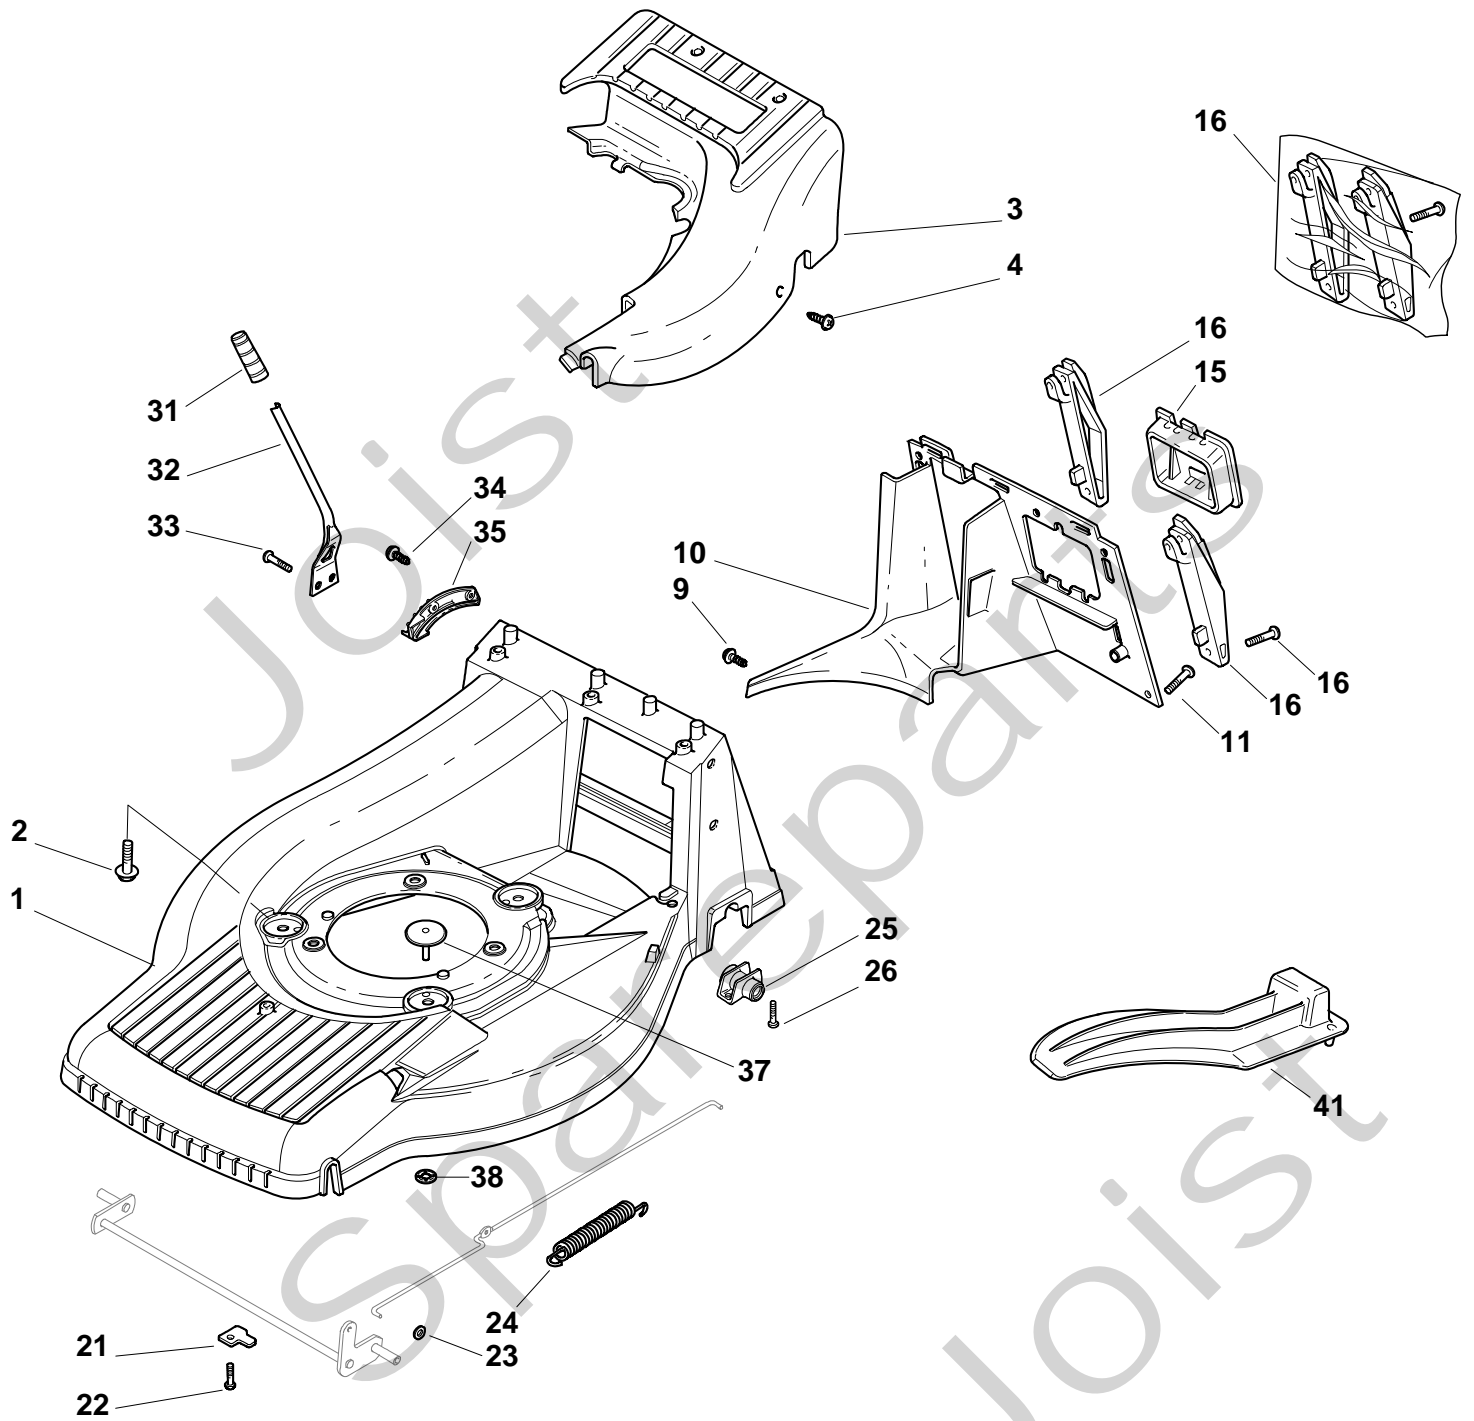

TURBO 55 SE RENTAL B - Model Year 2010

Pos. Fig.	Antal Quantity	Art No Part No	Benämning	Description	Anmärkning Notes
1	1	81003753/0	Chassi	Deck Yellow	554
2	3	112735108/1	Skruv	Screw	
3	1	22060169/0		Case	554 Avs
4	3	12728300/0	Skruv	Screw	
9	1	12728300/0	Skruv	Screw	
10	1	22108277/0	Bakstam	Rear Conveyor Assy	504 - 554
11	3	12735664/0	Skruv	Screw	
15	1	22109531/0	Lock	Cover	
16	1	81008658/1	Skruvsats	Outfit, Supports	
21	2	22545160/0	Överfall	Plate	
22	2	12735664/0	Skruv	Screw	
23	2	12604898/0	Låsbricka	Crown Fastener	
24	1	22446181/0	Fjäder	Spring	
25	2	22785153/0	Bussning	Support, Gear Box	
26	4	12735664/0	Skruv	Screw	
31	1	22399808/0	Handtag	Knob	
32	1	22321515/0	Höjdinst.spak	Lever, Height Adjustment	
33	2	12735661/0	Skruv	Screw	
34	2	12728300/0	Skruv	Screw	
35	1	22735563/0	Höjdinst.sektor	Sector, Height Adjustment	
37	1	22820055/0	Plugg-gul	Cap	554 Avs
38	1	12604899/0	Låsbricka	Crown Fastener	554 Avs
41	1	22140232/0	Mulchplugg	Deflector