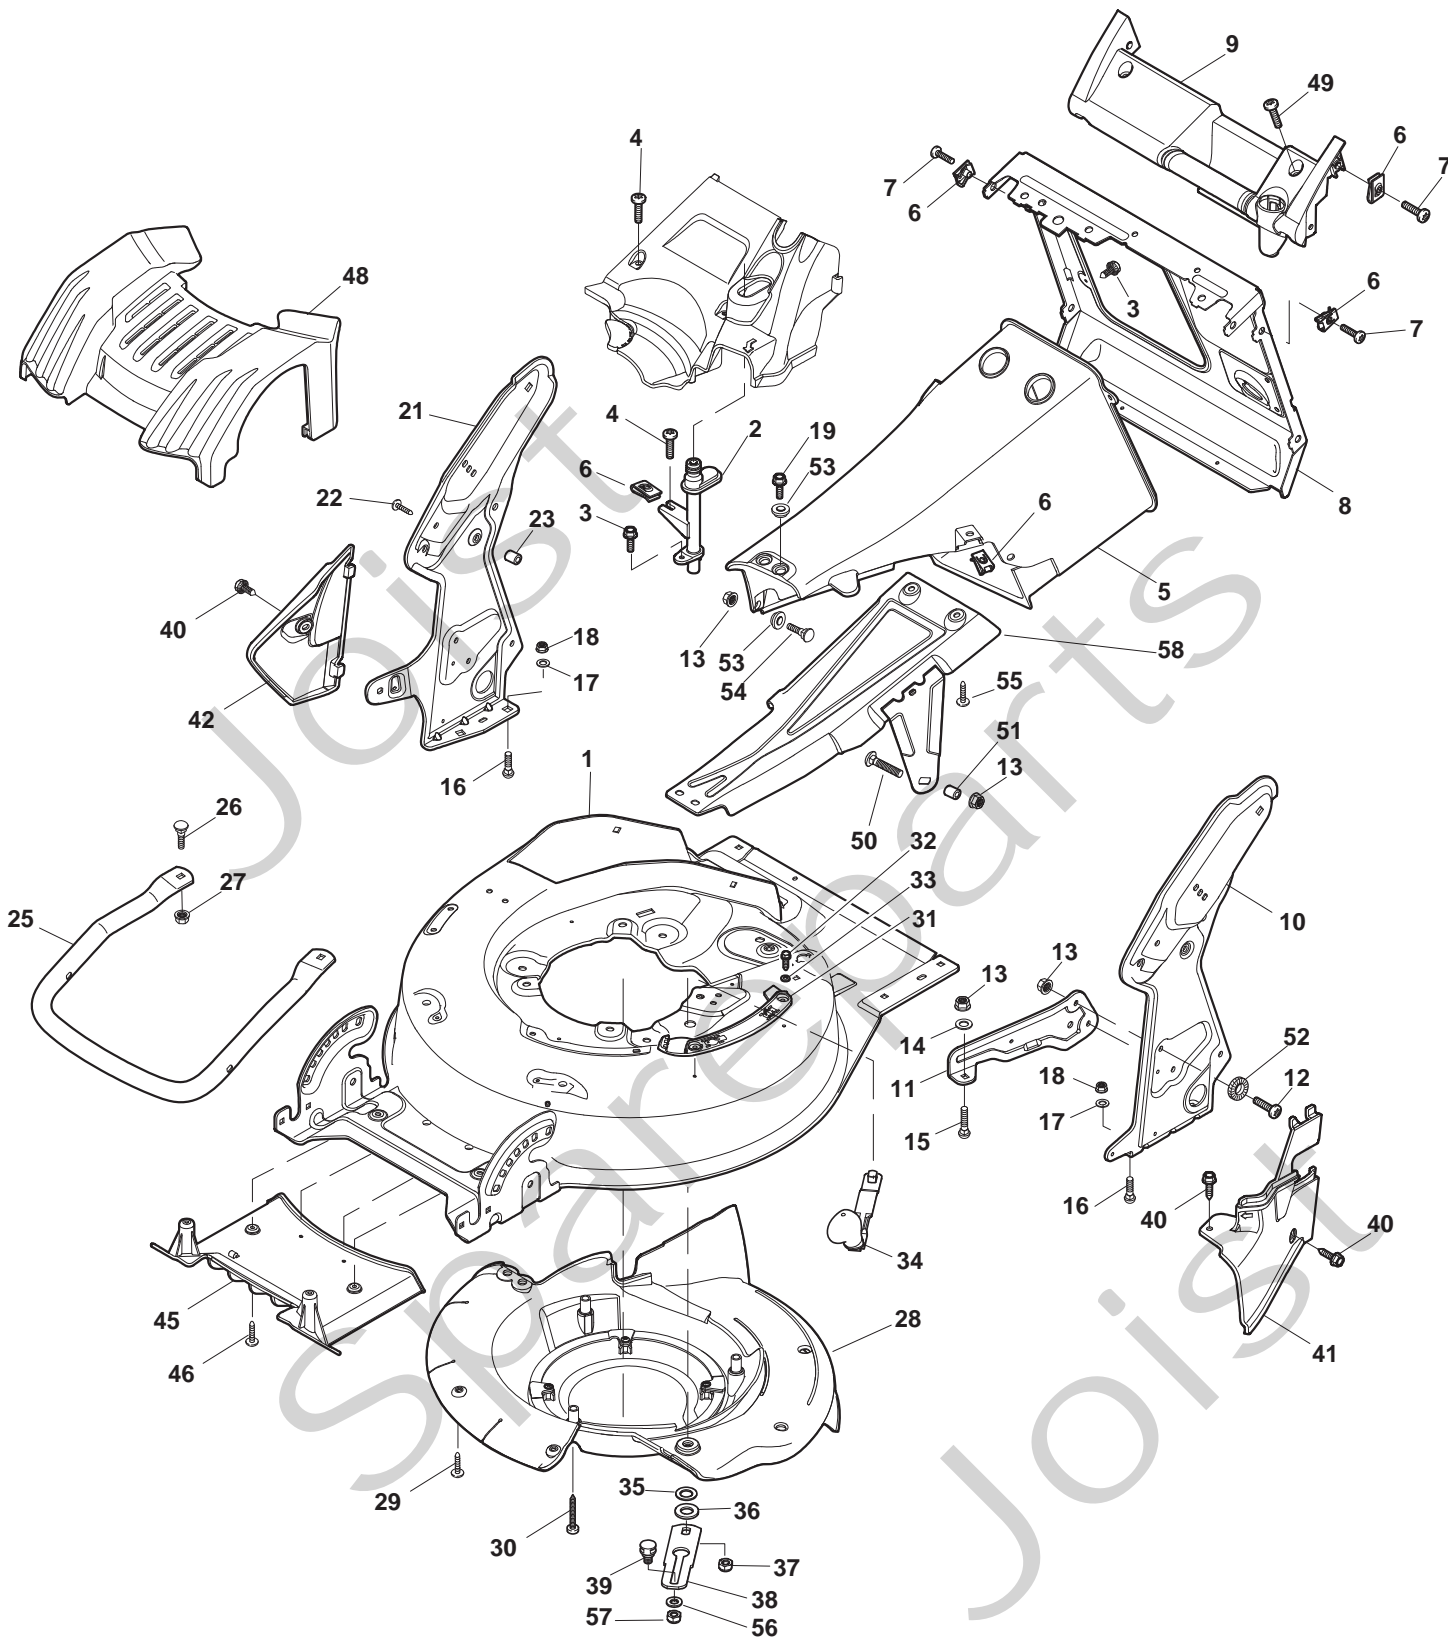

TURBO X3 55 S B

TURBO X3 55 S B

Pos. Fig.	Antal Quantity	Art No Part No	Benämning	Description	Anmärkning Notes
1	1	381003944/0	Chassi INOX	Deck INOX	
2	1	322034001/1	Slanganslutning	Washing Connection	
3	5	125943004/0	Skruv	Screw	
4	2	112727802/0	Skruv	Screw	
5	1	322108294/0	Inmatningstratt-gul	Conveyor Yellow	
6	12	112437507/0	Plåt	Plate	
7	8	112727802/0	Skruv	Screw	
8	1	381545321/1	Platta	Rear Plate	
8	1	381545323/1	Platta	Rear Plate	
9	1	322785282/0	Fäste	Support	
10	1	381545333/0	Fäste-vä	Bracket, L	
11	1	322545191/0	Fäste	Support	
12	2	112727803/0	Skruv	Screw	
13	4	12154510/0	Mutter	Nut	
14	1	12521330/0	Bricka	Washer	
15	1	12815200/0	Skruv	Screw	
16	4	12818690/0	Skruv	Screw	
17	4	12521350/0	Bricka	Washer	
18	4	12155000/0	Mutter	Nut	
19	2	12729601/1	Skruv	Screw	
21	1	381545331/0	Fäste-hö	Bracket, R	
22	2	112735662/1	Skruv	Screw	
23	2	122534128/0	Remstyrning	Pin	
25	2	381393702/0	Skydd	Protection	
26	2	12815205/0	Skruv	Screw	
27	2	12154510/0	Mutter	Nut	
28	1	381102203/0	Remskydd	Protection Mulching	
29	2	125943004/0	Skruv	Screw	
30	3	112735115/0	Skruv	Screw	
31	1	322500052/2	Glidblock	Shoe	
32	2	12731580/0	Skruv	Screw	
33	2	12521331/0	Bricka	Washer	
34	1	381003338/0	Arm	Lever	
35	1	21660100/0	Bricka	Washer	
36	1	12521370/0	Bricka	Washer	
37	1	12154210/0	Mutter (20 Hp)	Nut (20 Hp)	
38	1	322320009/0	Arm	Lever	
39	1	122042022/0	Hjulaxel-bakre	Bush	
40	3	125943004/0	Skruv	Screw	
41	1	322109830/0	Skydd	Guard Black	
42	1	322109825/0	Skydd	Guard Black	
45	1	322500101/0		Air Intake Grill	
46	2	112728706/0	Skruv	Screw	
46	4	12728703/0	Skruv	Screw	
48	1	322226141/0	Frontkåpa-svart	Mask, Black	
49	2	112727801/0	Skruv	Screw	
50	2	112815270/0	Skruv	Screw	
51	2	122671664/0	Distans	Spacer	
52	2	12540040/0	Bricka	Washer	
53	6	325160039/0	Distans	Spacer	
54	1	112794986/0	Skruv	Screw	
55	2	112727799/0	Skruv	Screw	
56	1	12521350/0	Bricka	Washer	
57	1	12155000/0	Mutter	Nut	
58	1	381608501/0	Trådbygel	Stiffening Lower