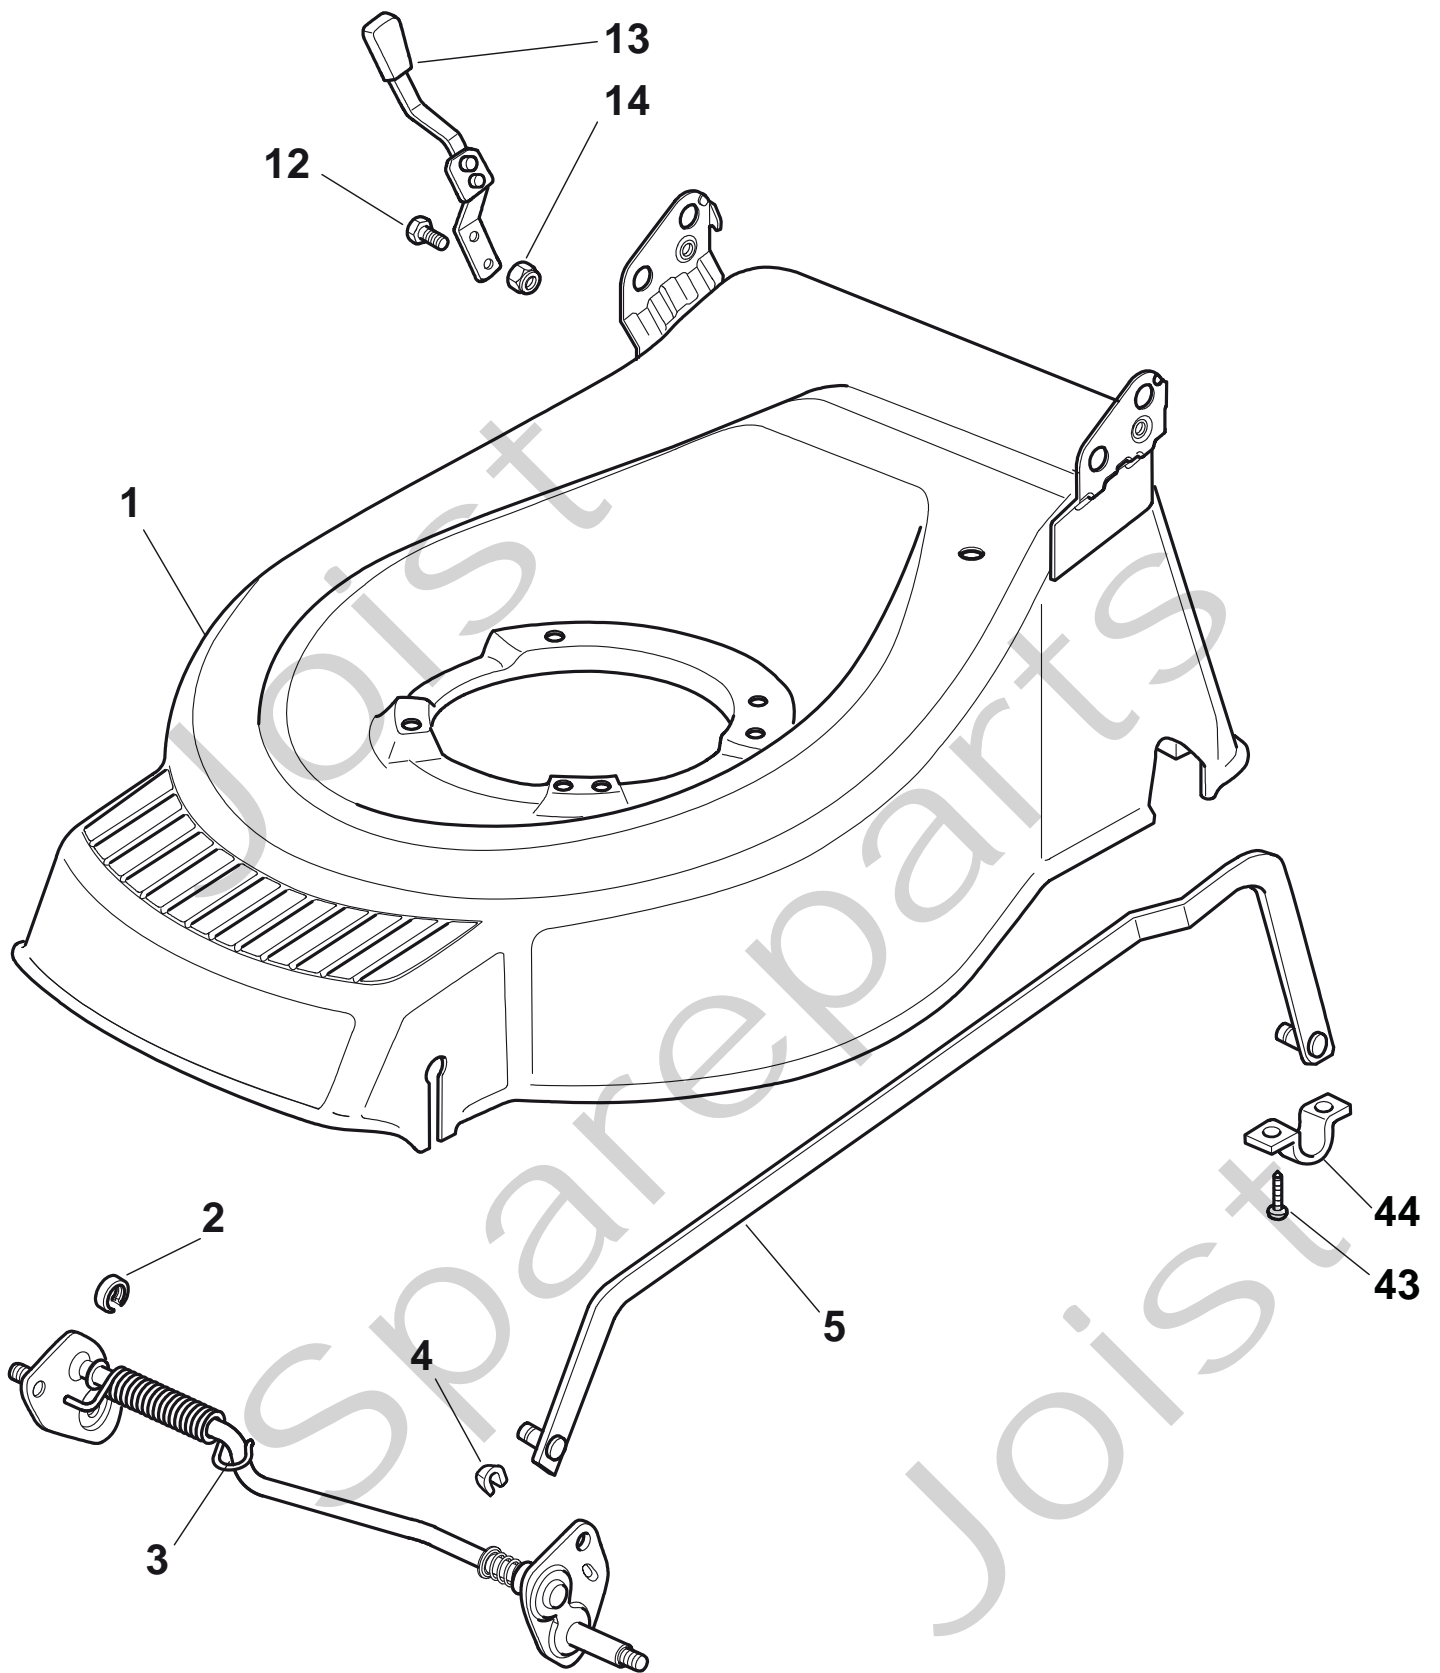

Genuine Spare Parts

www.stiga.com

COLLECTOR 53 S Model Year 2012

- Use GLOBAL GARDEN PRODUCT Genuine Spare Parts specified in the parts list for repair and/or replacement.
- The contents described in the parts list may change due to improvement.
- The drawings of the spare parts are only indicative and might not represent the part in question exactly.
- The indications "right" - "left" - "front" - "rear" refer to the position of the operator when using the machine.
- When placing orders of parts for repair and/or replacement, make sure that the illustrated parts list is the one applying to the machine's year of manufacture, as shown on the identification plate attached to the machine.

COLLECTOR 53 S

COLLECTOR 53 S

Pos. Fig.	Antal Quantity	Art No Part No	Benämning	Description	Anmärkning Notes
1	1	81001955/1	Chassi-gul	Deck Yellow	
2	1	22171002/0	Distans	Spacer	
3	1	81000143/1	Hjulaxel-ram	Axle, Front Wheels	
4	2	112436051/0	Plåt	Plate	
5	1	381002021/0	Höjdinställn.stång	Rod, Height Adjustment	
12	2	12789000/0	Skruv	Screw	
13	1	81003283/1	Höjdinställningsspak	Lever, Height Adjustment	
14	2	12154320/0	Mutter	Nut	
43	4	12731350/0	Skruv	Screw	
44	2	22545152/0	Plåt	Plate	