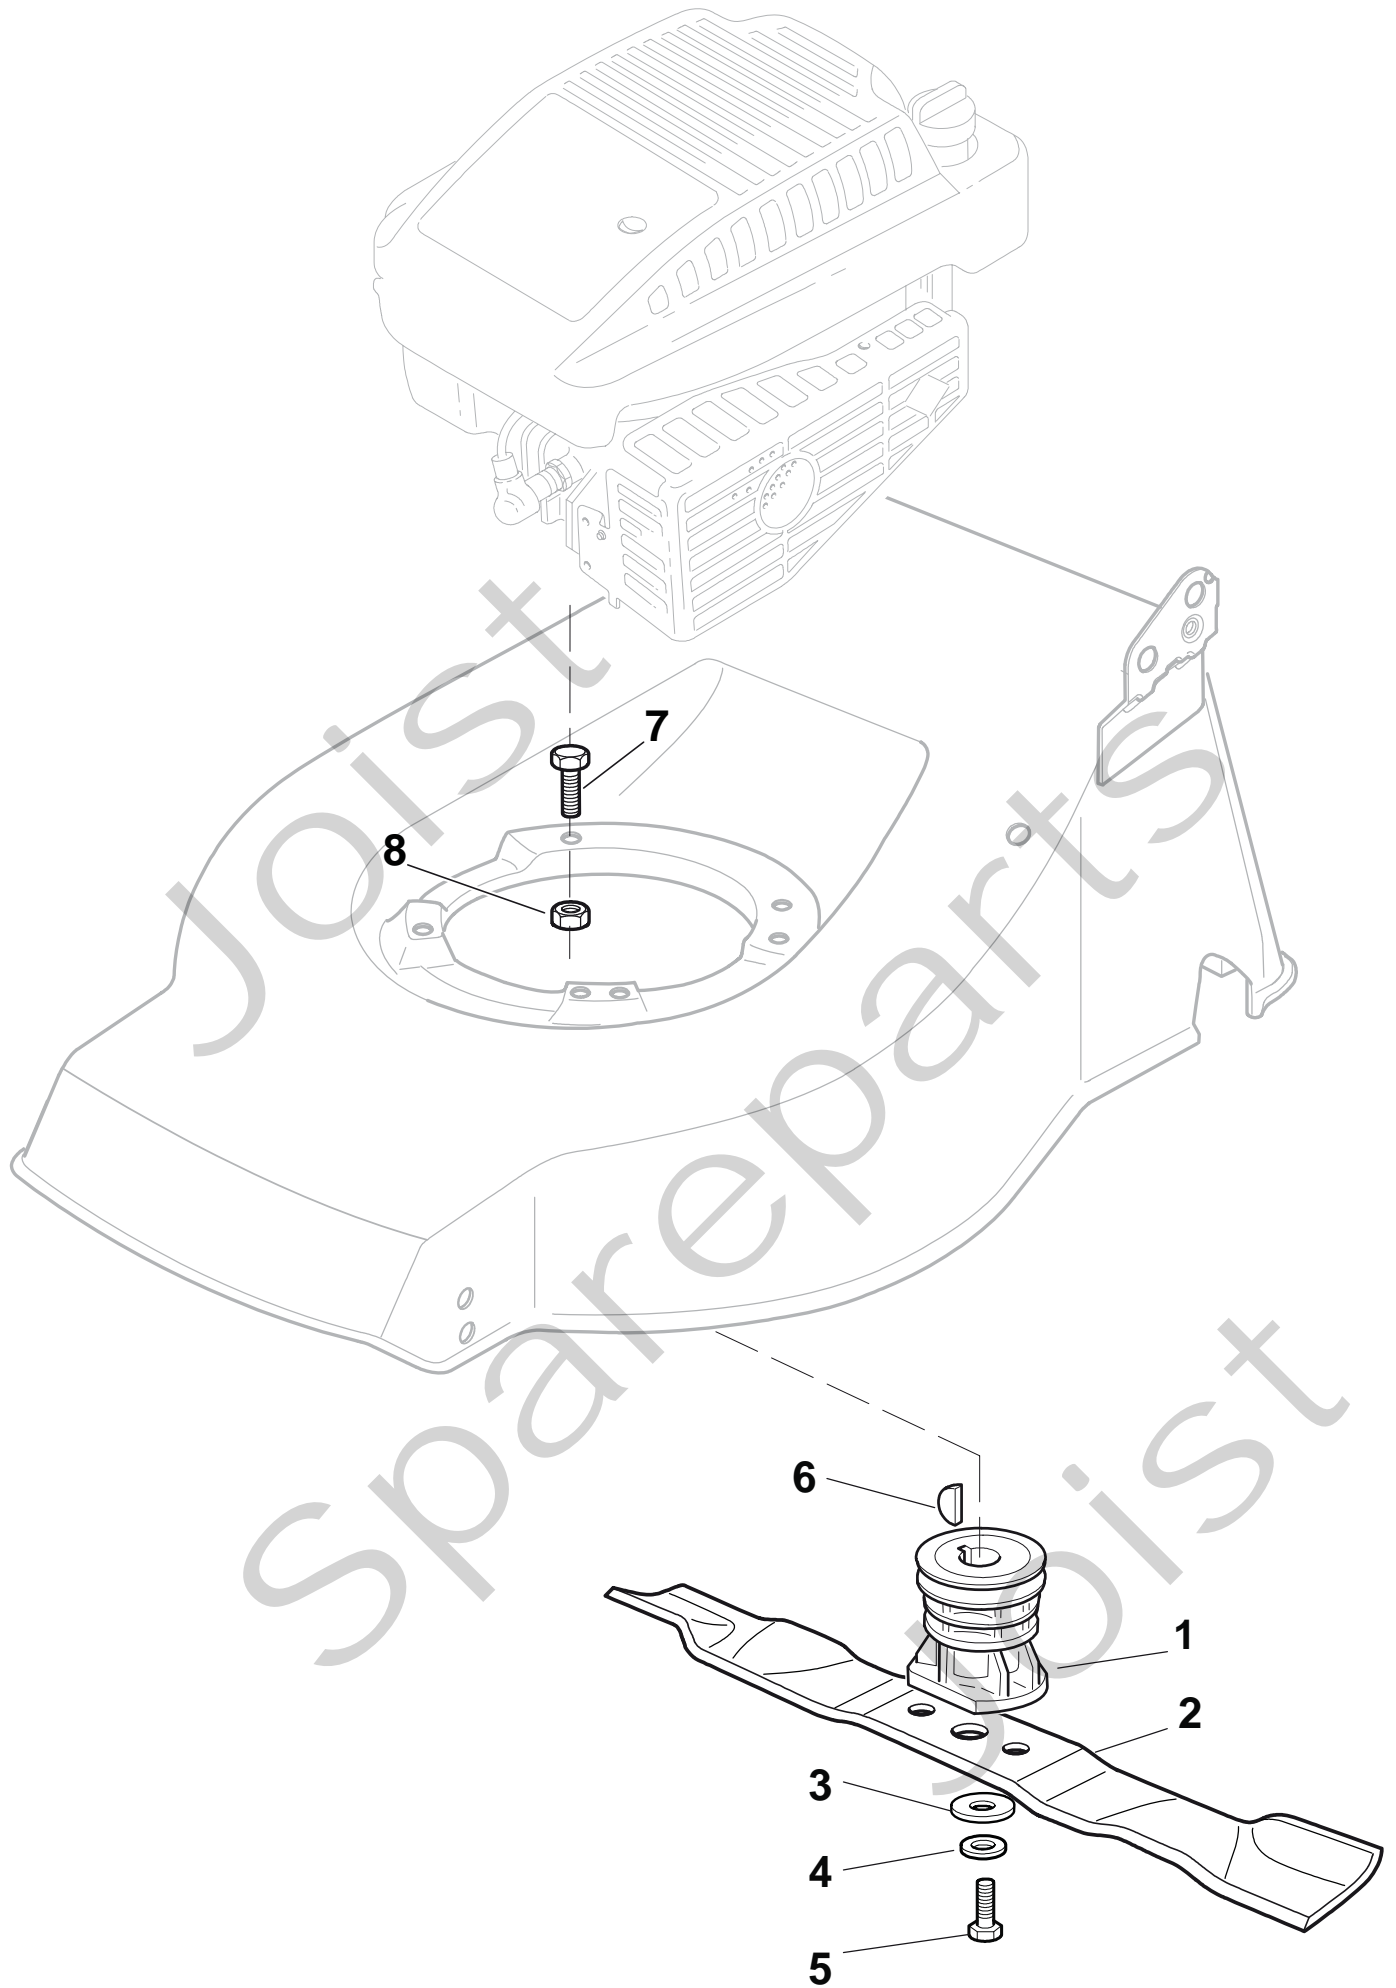

COLLECTOR 53 S

Pos. Fig.	Antal Quantity	Art No Part No	Benämning	Description	Anmärkning Notes
1	1	122465608/2	Knivfäste Ø 25	Hub With Pulley, Crankshaft Ø 25	
2	1	81004381/1	Kniv	Blade Standard	
2	1	81004398/0	Kniv	Blade Winged	
3	1	22160400/0	Dammskydd	Dust Cover	
4	1	12523080/0	Bricka	Washer	
5	1	12735698/0	Skruv	Screw	
6	1	12139150/0	Kil	Feather, Crankshaft Ø 25	
7	1	12691800/0	Skruv	Screw (Peerless)	
7	2	12793701/0	Skruv	Screw	
8	1	12155000/0	Mutter	Nut	
8	2	12293201/0	Mutter	Nut