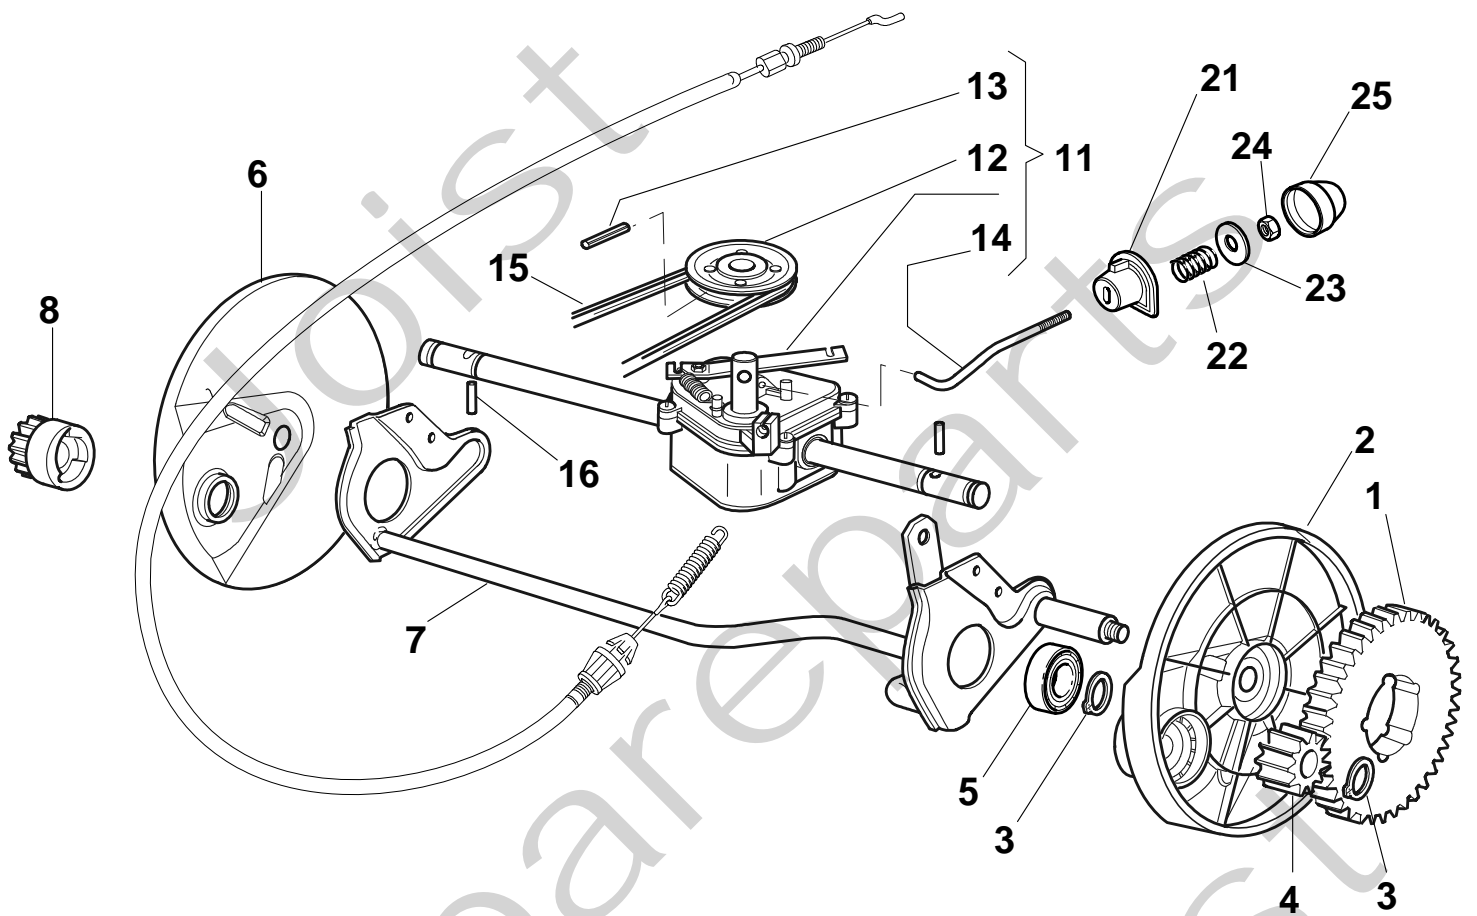

COLLECTOR 53 S

COLLECTOR 53 S

Pos. Fig.	Antal Quantity	Art No Part No	Benämning	Description	Anmärkning Notes
1	2	22120105/1	Navkapsel	Ring Gear	
2	1	22600093/0	Hjulskydd	Protection, L Wheel	
3	4	12608600/0	Seeger	Seeger	
4	1	22570120/1	Drev vä	Pinion L	
5	2	19216035/0	Låsring	Bearing	
6	1	22600092/0	Hjulskydd	Protection, R Wheel	
7	1	81000147/0	Hjulaxel-bakre	Axle, Rear Wheels	
8	1	22570110/1	Drev hö	Pinion R	
11	1	181003092/0	Uppsamlingsäck	Gear Box	
12	1	22601904/0	Remskiva	Pulley	
13	1	12645705/0	Stift	Pin	
14	1	22033283/0	Justerstång	Adjustment Rod	
15	1	35063902/0	Drivrem Z 29,5	Belt Z 29.5	
16	2	22753000/0	Stift	Pin	
21	1	22041957/1	Bussning	Bush	
22	1	22450063/0	Fjäder	Spring	
23	1	22680009/0	Bricka	Washer	
24	1	12154510/0	Mutter	Nut	
25	1	22110230/0	Huvstöd	Cap