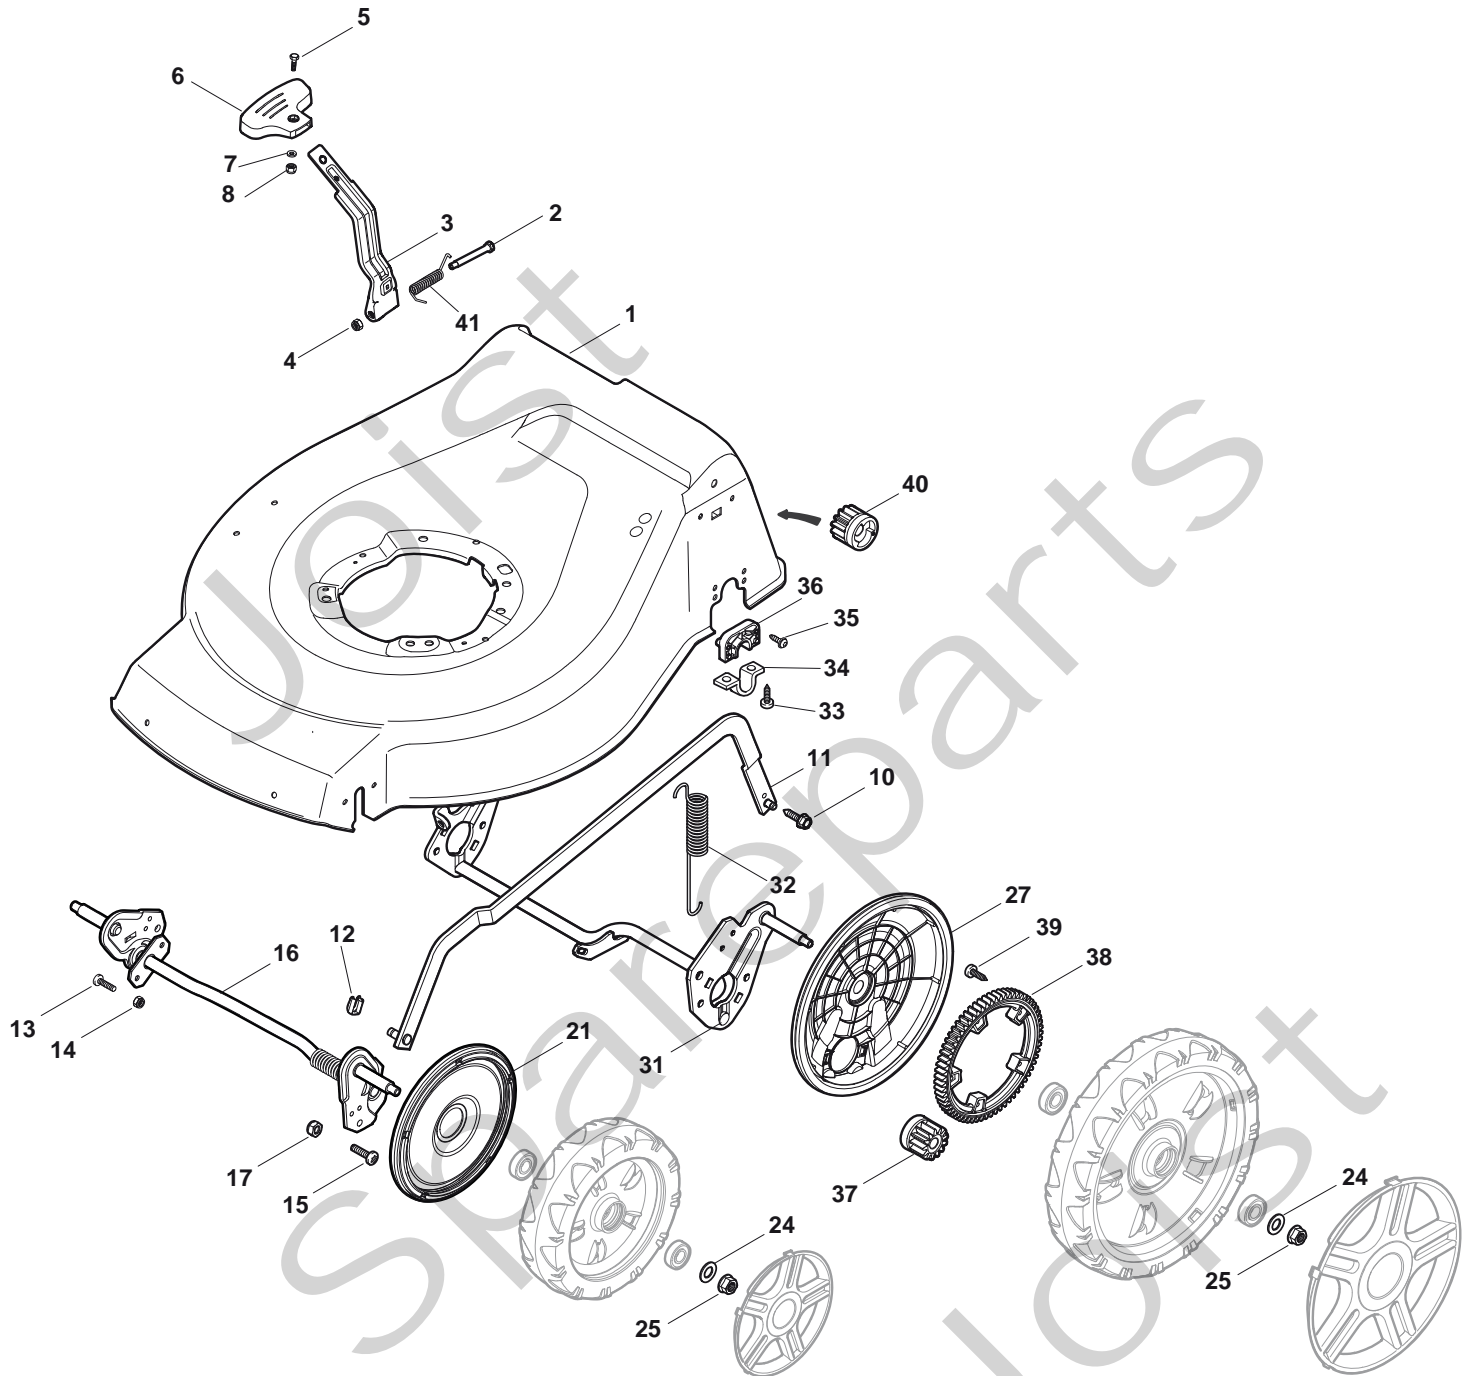

COMBI 53 SQ BW B

COMBI 53 SQ BW B

Pos. Fig.	Antal Quantity	Art No Part No	Benämning	Description	Anmärkning Notes
1	1	381004608/0	Chassi-svart	Deck Black	
2	1	122534131/0	Remstyrning	Pin	
3	1	381003398/0	Höjdinställningsspak	Lever, Height Adjustment	
4	1	12154510/0	Mutter	Nut	
5	1	12788512/0	Skruv	Screw	
6	1	322394503/0	Knopp	Knob	
7	1	12521310/0	Bricka	Washer	
8	1	12150000/0	Mutter	Nut	
10	1	122943013/0	Skruv	Screw	
11	1	381002032/0	Höjdinställn.stång	Rod, Height Adjustment	
12	1	112436051/0	Plåt	Plate	
13	3	112727803/0	Skruv	Screw	
14	3	12154510/0	Mutter	Nut	
15	1	112727801/0	Skruv	Screw	
16	1	381002887/1	Hjulaxel-fram	Axle, Front Wheels	
17	1	12154510/0	Mutter	Nut	
21	2	322600145/0	Hjulskydd	Protection, Wheel	
24	4	12521350/0	Bricka	Washer	
25	4	12155000/0	Mutter	Nut	
27	2	322600208/0	Hjulskydd	Protection, Wheel	
31	1	381302835/0	Hjulaxel-bakre	Axle, Rear Wheels	
32	1	122450460/0	Fjäder	Spring	
33	4	112728697/0	Skruv	Screw	
34	2	22545152/0	Plåt	Plate	
35	4	112728697/0	Skruv	Screw	
36	2	322785304/0	Fäste	Support	
37	1	122570134/0	Drev hö	Pinion L	
38	2	322120115/0	Ringdrev	Ring Gear	
39	6	112728706/0	Skruv	Screw	
40	1	122570133/0	Drev vä	Pinion R	
41	1	122446192/0	Fjäder	Spring