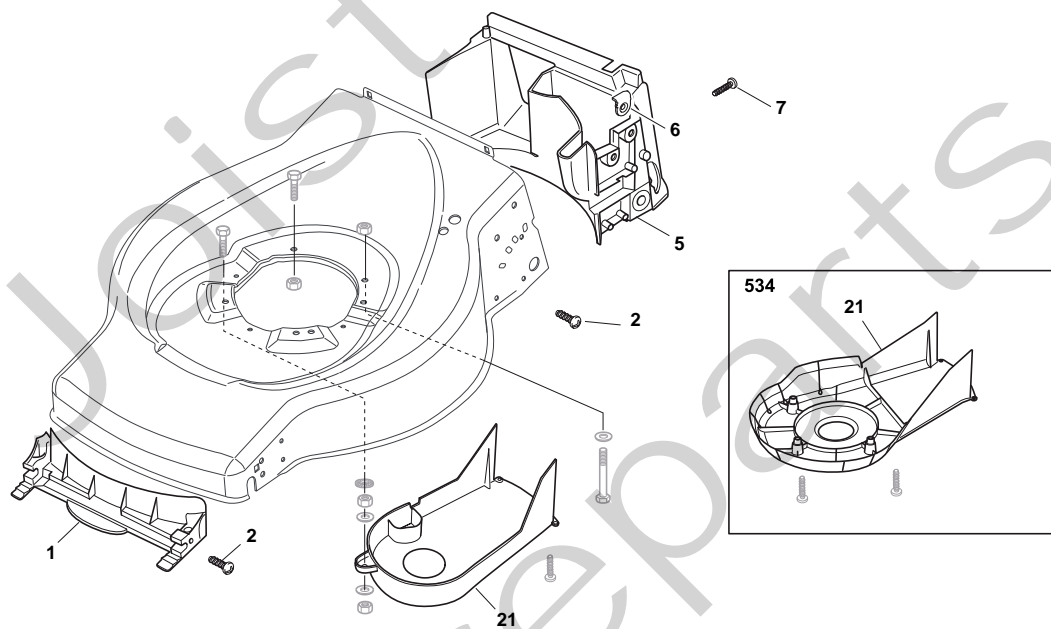

THIS INFORMATION IS NOT INTENDED FOR SALE OR RESALE, AND THIS NOTICE MUST REMAIN ON ALL COPIES.

STIGA®

Position	Part No.	Q.Ty	Description
1	81002538/0	1	Deck Red
2	12155000/0	2	Nut
3	81000153/0	1	Axle, Front Wheels
4	12760600/0	2	Screw
5	22131750/0	2	Nut
6	22600095/0	2	Protection
7	22671651/0	2	Washer
12	22033317/0	1	Adjustment Rod
13	81000159/0	2	Axle, Rear Wheels
14	22753001/0	2	Pin
15	22033364/0	2	Axle, Rear Wheels
16	22600106/1	2	Protection, Wheel
17	81003303/0	1	Lever, Height Adjustment
18	12728689/0	2	Screw
19	22122202/0	4	Bearing
22	122446186/0	1	Spring (Only for 534 model)

Position	Part No.	Q.Ty	Description
1	22108271/0	1	Front Conveyor Assy
2	12728686/0	6	Screw
5	22108272/2	1	Rear Conveyor Assy
6	322545189/0	4	Plate
7	12728686/0	2	Screw
21	22060212/0	1	Protection, Belt

Position	Part No.	Q.Ty	Description
1	12608520/0	2	Seeger
2	22160520/0	2	Dust Cover
3	22570125/0	2	Pinion
4	22076645/0	2	Key
5	22160520/0	2	Dust Cover
6	12622620/0	2	Pin
7	22122202/0	2	Bearing
8	22600106/1	2	Protection, Wheel
9	81003303/0	1	Lever, Height Adjustment
10	12728689/0	2	Screw
11	12713801/0	1	Dowel
12	22601909/0	1	Pulley
13	181003093/1	1	Gear Box
15	22753001/0	2	Pin
16	22450438/0	1	Spring
17	35063750/0	1	Belt

Position	Part No.	Q.Ty	Description
1	122465607/3	1	Hub With Pulley, Crankshaft Ø 22
2	81004365/3	1	Blade Standard
3	22160400/0	1	Elastic Washer
4	12523080/0	1	Washer
5	12735698/0	1	Screw
6	12139100/0	1	Feather, Crankshaft Ø 22.2
12	12793701/0	2	Screw
13	12293201/0	2	Nut
14	12691800/0	1	Screw
15	12521350/0	1	Washer
16	12155000/0	1	Nut
17	12793801/0	1	Screw
18	12540060/0	1	Washer
19	12293200/0	1	Nut
20	22671651/0	1	Washer
22	25670011/0	1	Washer
23	12155000/0	1	Nut
24	12728686/0	2	Screw