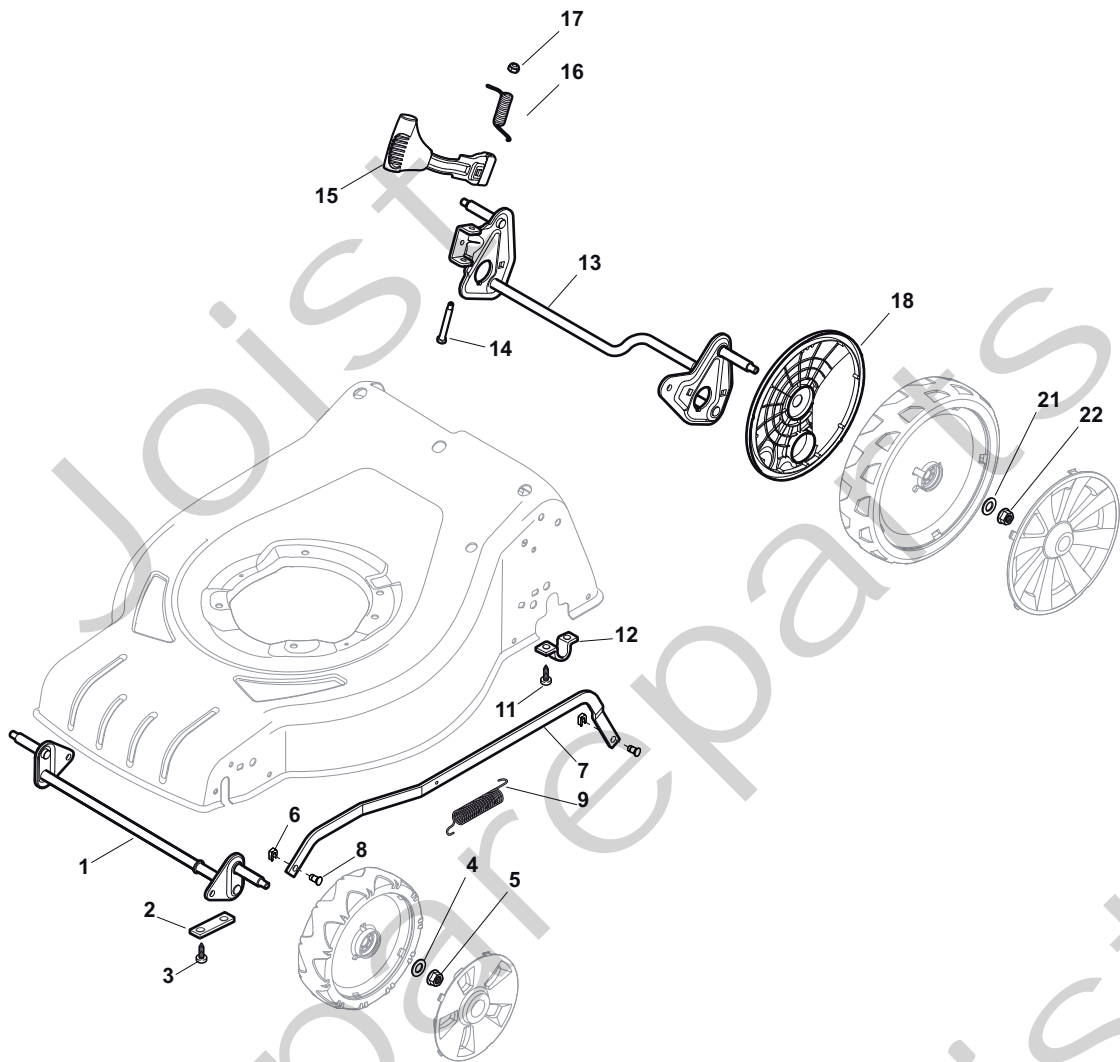

THIS INFORMATION IS NOT INTENDED FOR SALE OR RESALE, AND THIS NOTICE MUST REMAIN ON ALL COPIES.

STIGA®

Position	Part No.	Q.Ty	Description
1	381004024/0	1	Deck Black
2	322108301/0	1	Convogl. Anteriore
3	112728699/0	6	Vite
4	322108302/0	1	Convogl. Posteriore
5	112728699/0	6	Vite
6	322545213/0	2	Piastrina
7	381005139/0	1	Staffa Sx
8	112727801/0	6	Vite
9	381005137/0	1	Staffa Dx
10	322060242/0	1	Carter Cinghia
11	322140239/0	1	Deflettore
12	12728530/0	2	Vite
13	113300215/0	1	Scraper

Joist
Spareparts
Joist

Position	Part No.	Q.Ty	Description
1	381302821/0	1	Axle, Front Wheels
2	22545142/0	2	Plate
3	112728698/0	4	Screw
4	12521350/0	2	Washer
5	12155000/0	2	Nut
6	112436051/0	2	Plate
7	322869683/0	1	Rod, Height Adjustment
8	122519820/0	2	Pin
8	122519823/0	2	Pin
9	122446193/0	1	Spring
11	112728698/0	4	Screw
12	22545152/0	2	Plate
13	381302817/0	1	Axle, Rear Wheels
14	122534131/0	1	Pin
15	381003357/0	1	Lever, Height Adjustment
16	122446192/0	1	Spring
17	12154510/0	1	Nut
18	322600205/0	2	Wheel Protection
21	12521350/0	2	Washer
22	12155000/0	2	Nut

Position	Part No.	Q.Ty	Description
1	381007416/1	2	Ruota Ø 200
2	19216035/0	4	Bearing
3	322110645/0	2	Hub Cap Grey
5	381007417/1	2	Ruota Ø 280
6	19216035/0	4	Bearing
7	112728706/0	6	Screw
8	322120115/0	2	Ring Gear
9	322110646/0	2	Hub Cap Grey

Position	Part No.	Q.Ty	Description
1	112735108/1	3	Screw
2	122465608/2	1	Hub, Crankshaft Ø 25
3	81004346/3	1	Blade Standard
4	22160400/0	1	Elastic Washer
5	12523080/0	1	Washer
6	12735698/0	1	Screw
7	12139150/0	1	Feather, Crankshaft Ø 25