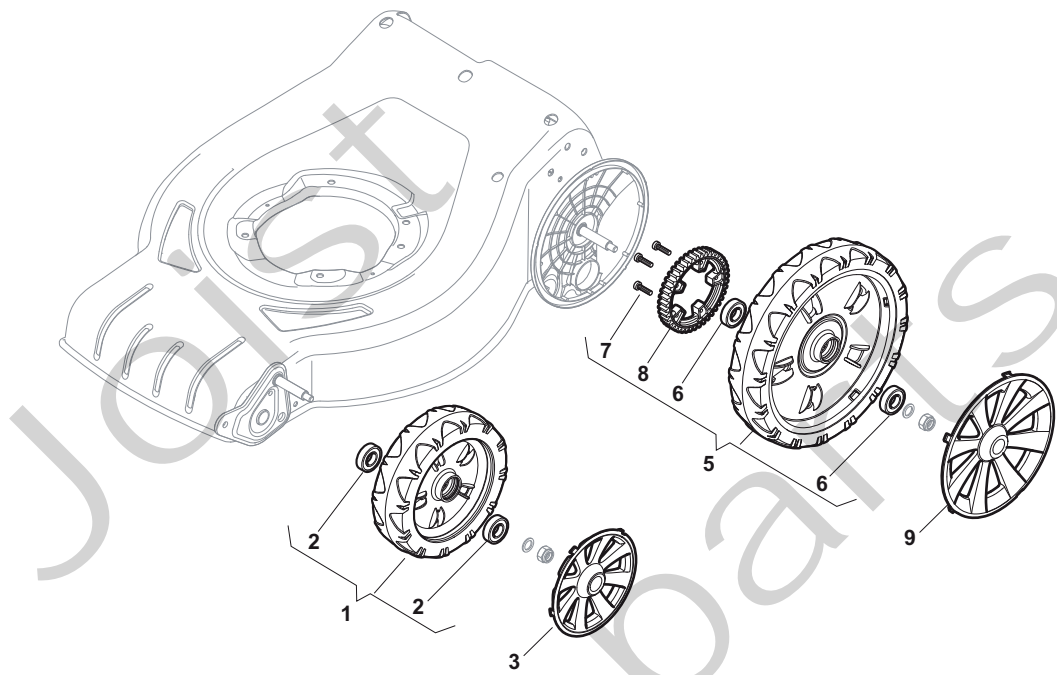

## COMBI 53 S B Model Year 2012

- Use GLOBAL GARDEN PRODUCT Genuine Spare Parts specified in the parts list for repair and/or replacement.
- The contents described in the parts list may change due to improvement.
- The drawings of the spare parts are only indicative and might not represent the part in question exactly.
- The indications "right" - "left" - "front" - "rear" refer to the position of the operator when using the machine.
- When placing orders of parts for repair and/or replacement, make sure that the illustrated parts list is the one applying to the machine's year of manufacture, as shown on the identification plate attached to the machine.

THIS INFORMATION IS NOT INTENDED FOR SALE OR RESALE, AND THIS NOTICE MUST REMAIN ON ALL COPIES.

**STIGA**®

Position	Part No.	Q.Ty	Description
1	381004550/0	1	Deck Black
2	322108308/0	1	Front Conveyor Assy
3	112728699/0	6	Screw
4	322108302/0	1	Rear Conveyor Assy
5	112728699/0	6	Screw
6	322545213/0	2	Plate
7	381005167/0	1	Bracket, L
8	112727801/0	6	Screw
9	381005165/0	1	Bracket, R
10	322060250/0	1	Protection, Belt
11	322140244/0	1	Deflector
12	12728530/0	2	Screw
13	113300215/0	1	Scraper

Joist  
Spareparts  
Joist

Position	Part No.	Q.Ty	Description
1	381302853/0	1	Axle, Front Wheels
2	22545142/0	2	Plate
3	112728698/0	4	Screw
4	12521350/0	2	Washer
5	12155000/0	2	Nut
6	112436051/0	2	Plate
7	322869679/0	1	Rod, Height Adjustment
8	122519820/0	2	Pin
9	122446193/0	1	Spring
11	112728698/0	4	Screw
12	22545152/0	2	Plate
13	381302849/0	1	Axle, Rear Wheels
14	122534131/0	1	Pin
15	381003357/0	1	Lever, Height Adjustment
16	122446192/0	1	Spring
17	12154510/0	1	Nut
18	322600205/0	2	Wheel Protection
21	12521350/0	2	Washer
22	12155000/0	2	Nut

Position	Part No.	Q.Ty	Description
1	381007416/1	2	Ruota Ø 200
2	19216035/0	4	Bearing
3	322110645/0	2	Hub Cap Grey
5	381007417/1	2	Ruota Ø 280
6	19216035/0	4	Bearing
7	112728706/0	6	Screw
8	322120117/0	2	Ring Gear
9	322110646/0	2	Hub Cap Grey