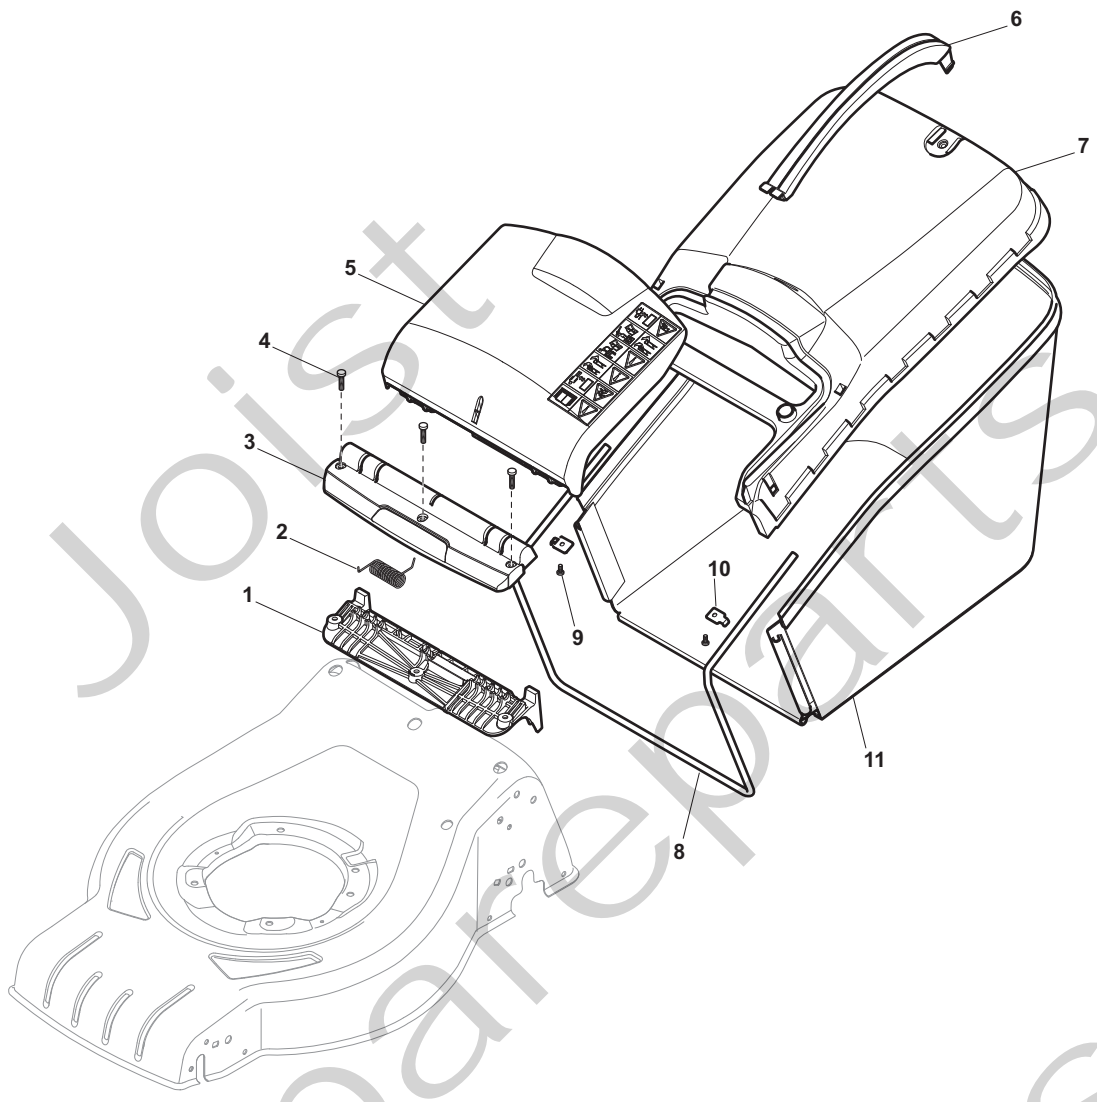

Position	Part No.	Q.Ty	Description
1	322785331/0	1	Support
2	122450464/0	1	Spring
3	322109556/0	1	Cover
4	112728699/0	3	Screw
5	322600214/1	1	Stone-Guard
6	322393646/0	1	Handle
7	322486264/0	1	Grassbox Upper Part
8	122608561/0	1	Stiffening Lower
9	12728692/0	2	Screw
10	322545159/0	2	Plate
11	181002318/0	1	Box, Fabric

Joist
Spareparts
Joist