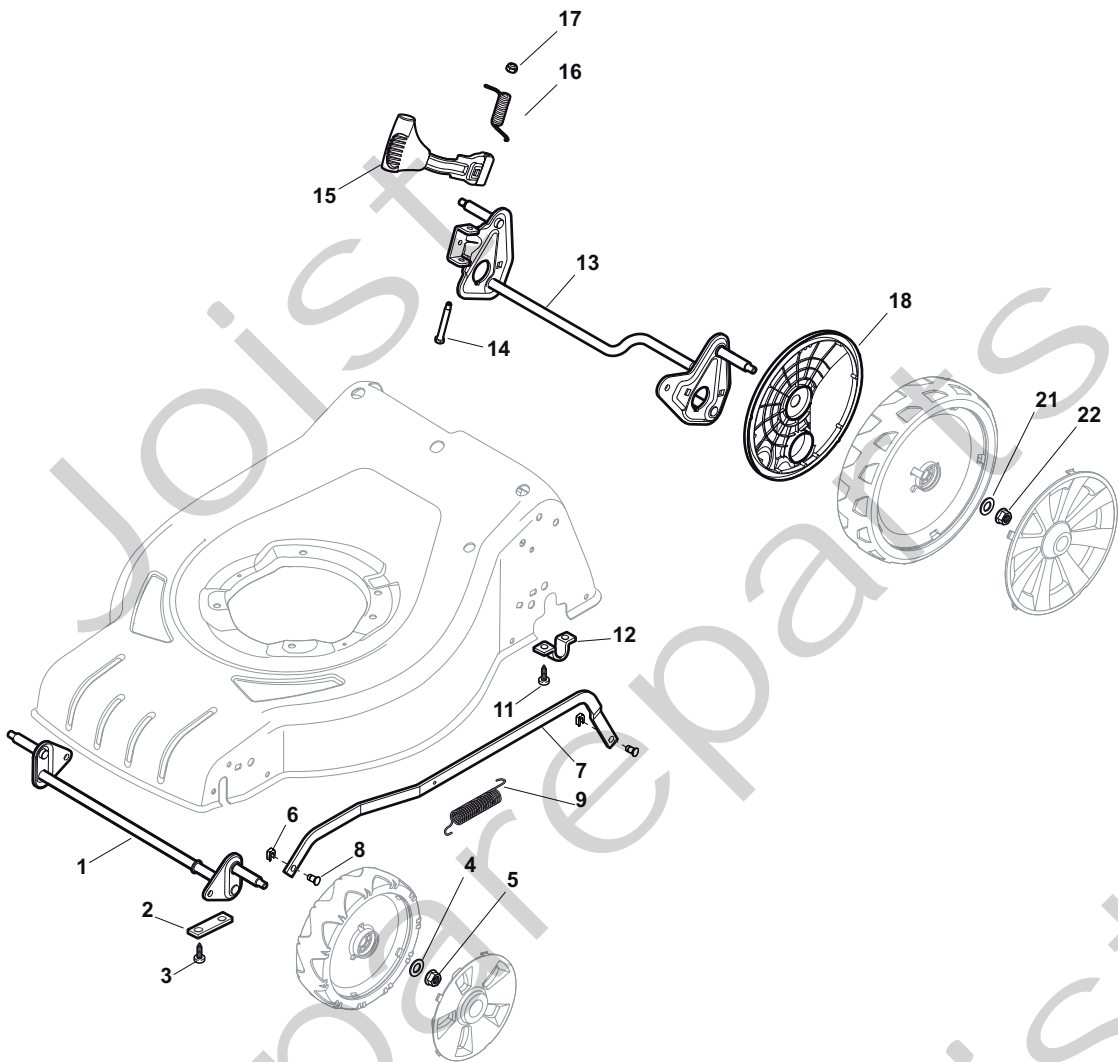

## COMBI 53 S B Model Year 2012

- Use GLOBAL GARDEN PRODUCT Genuine Spare Parts specified in the parts list for repair and/or replacement.
- The contents described in the parts list may change due to improvement.
- The drawings of the spare parts are only indicative and might not represent the part in question exactly.
- The indications "right" - "left" - "front" - "rear" refer to the position of the operator when using the machine.
- When placing orders of parts for repair and/or replacement, make sure that the illustrated parts list is the one applying to the machine's year of manufacture, as shown on the identification plate attached to the machine.

THIS INFORMATION IS NOT INTENDED FOR SALE OR RESALE, AND THIS NOTICE MUST REMAIN ON ALL COPIES.

**STIGA**®

Position	Part No.	Q.Ty	Description
1	381004550/0	1	Deck Black
2	322108308/0	1	Front Conveyor Assy
3	112728699/0	6	Screw
4	322108302/0	1	Rear Conveyor Assy
5	112728699/0	6	Screw
6	322545213/0	2	Plate
7	381005167/0	1	Bracket, L
8	112727801/0	6	Screw
9	381005165/0	1	Bracket, R
10	322060250/0	1	Protection, Belt
11	322140244/0	1	Deflector
12	12728530/0	2	Screw
13	113300215/0	1	Scraper

Joist  
Spareparts  
Joist

Position	Part No.	Q.Ty	Description
1	381302853/0	1	Axle, Front Wheels
2	22545142/0	2	Plate
3	112728698/0	4	Screw
4	12521350/0	2	Washer
5	12155000/0	2	Nut
6	112436051/0	2	Plate
7	322869679/0	1	Rod, Height Adjustment
8	122519820/0	2	Pin
9	122446193/0	1	Spring
11	112728698/0	4	Screw
12	22545152/0	2	Plate
13	381302849/0	1	Axle, Rear Wheels
14	122534131/0	1	Pin
15	381003357/0	1	Lever, Height Adjustment
16	122446192/0	1	Spring
17	12154510/0	1	Nut
18	322600205/0	2	Wheel Protection
21	12521350/0	2	Washer
22	12155000/0	2	Nut

Position	Part No.	Q.Ty	Description
1	381007416/1	2	Ruota Ø 200
2	19216035/0	4	Bearing
3	322110645/0	2	Hub Cap Grey
5	381007417/1	2	Ruota Ø 280
6	19216035/0	4	Bearing
7	112728706/0	6	Screw
8	322120117/0	2	Ring Gear
9	322110646/0	2	Hub Cap Grey