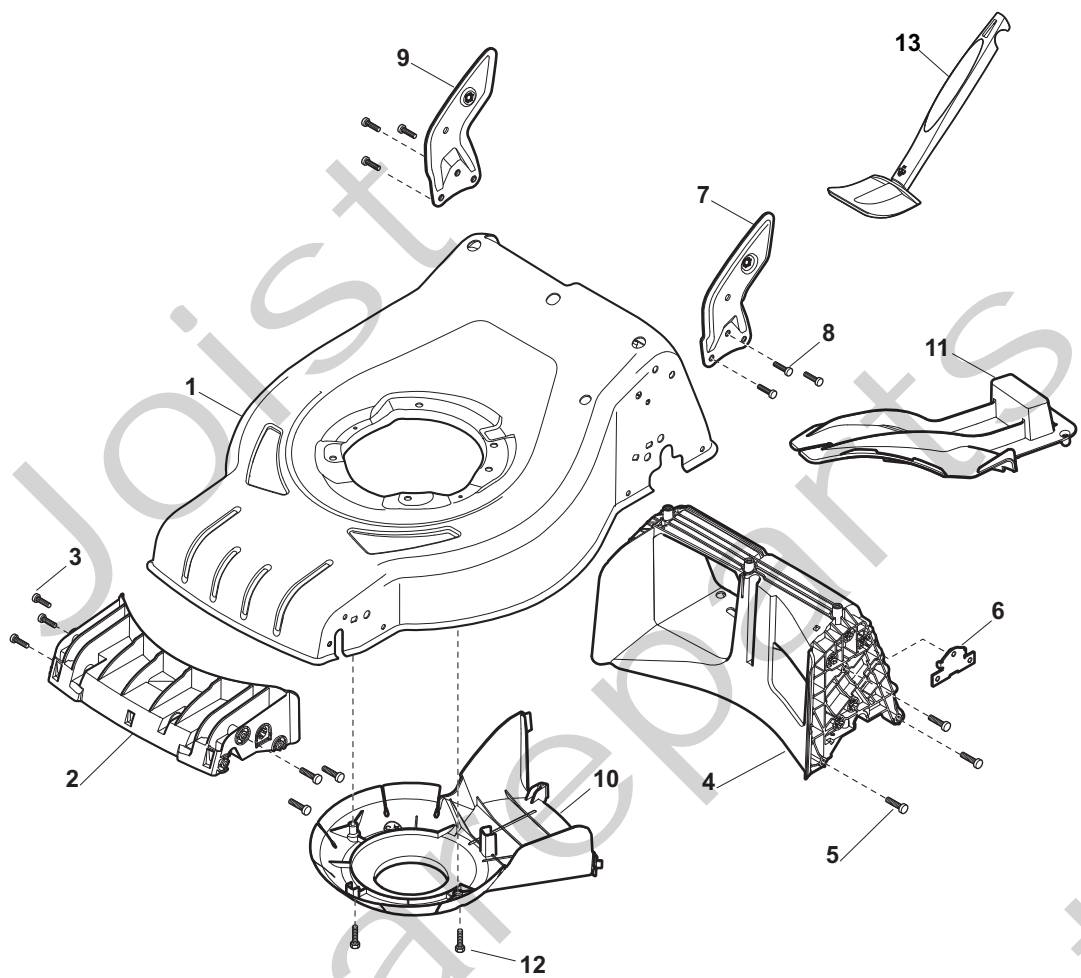

## COMBI 53 S B Model Year 2012

- Use GLOBAL GARDEN PRODUCT Genuine Spare Parts specified in the parts list for repair and/or replacement.
- The contents described in the parts list may change due to improvement.
- The drawings of the spare parts are only indicative and might not represent the part in question exactly.
- The indications "right" - "left" - "front" - "rear" refer to the position of the operator when using the machine.
- When placing orders of parts for repair and/or replacement, make sure that the illustrated parts list is the one applying to the machine's year of manufacture, as shown on the identification plate attached to the machine.

THIS INFORMATION IS NOT INTENDED FOR SALE OR RESALE, AND THIS NOTICE MUST REMAIN ON ALL COPIES.

**STIGA**®

Position	Part No.	Q.Ty	Description
1	381004550/0	1	Deck Black
2	322108308/0	1	Front Conveyor Assy
3	112728699/0	6	Screw
4	322108302/0	1	Rear Conveyor Assy
5	112728699/0	6	Screw
6	322545213/0	2	Plate
7	381005167/0	1	Bracket, L
8	112727801/0	6	Screw
9	381005165/0	1	Bracket, R
10	322060250/0	1	Protection, Belt
11	322140244/0	1	Deflector
12	12728530/0	2	Screw
13	113300215/0	1	Scraper

Joist  
Spareparts  
Joist

Position	Part No.	Q.Ty	Description
1	381302853/0	1	Axle, Front Wheels
2	22545142/0	2	Plate
3	112728698/0	4	Screw
4	12521350/0	2	Washer
5	12155000/0	2	Nut
6	112436051/0	2	Plate
7	322869679/0	1	Rod, Height Adjustment
8	122519820/0	2	Pin
9	122446193/0	1	Spring
11	112728698/0	4	Screw
12	22545152/0	2	Plate
13	381302849/0	1	Axle, Rear Wheels
14	122534131/0	1	Pin
15	381003357/0	1	Lever, Height Adjustment
16	122446192/0	1	Spring
17	12154510/0	1	Nut
18	322600205/0	2	Wheel Protection
21	12521350/0	2	Washer
22	12155000/0	2	Nut

Position	Part No.	Q.Ty	Description
1	381007416/1	2	Ruota Ø 200
2	19216035/0	4	Bearing
3	322110645/0	2	Hub Cap Grey
5	381007417/1	2	Ruota Ø 280
6	19216035/0	4	Bearing
7	112728706/0	6	Screw
8	322120117/0	2	Ring Gear
9	322110646/0	2	Hub Cap Grey