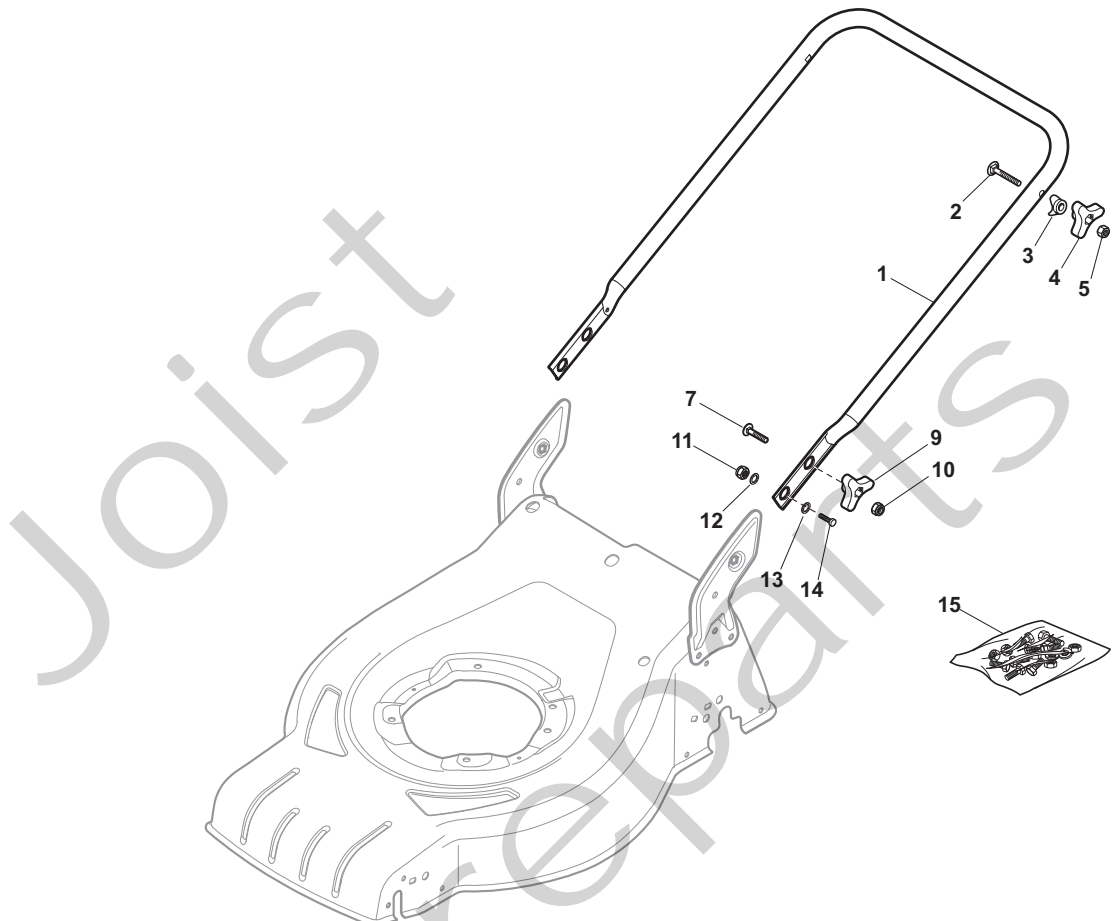

Position	Part No.	Q.Ty	Description
1	381006785/0	1	Handle, Lower Part
2	112819110/0	2	Screw
3	122671651/0	2	Washer
4	22399900/0	2	Knob
5	12293200/0	2	Nut
7	12818900/0	2	Screw
9	22399900/0	2	Knob
10	12293200/0	2	Nut
11	12155000/0	2	Nut
12	12521350/0	2	Washer
13	12369500/0	2	Elastic Washer
14	12760605/0	2	Screw
15	381008691/0	1	Outfit, Screws

Joist
Spareparts
Joist