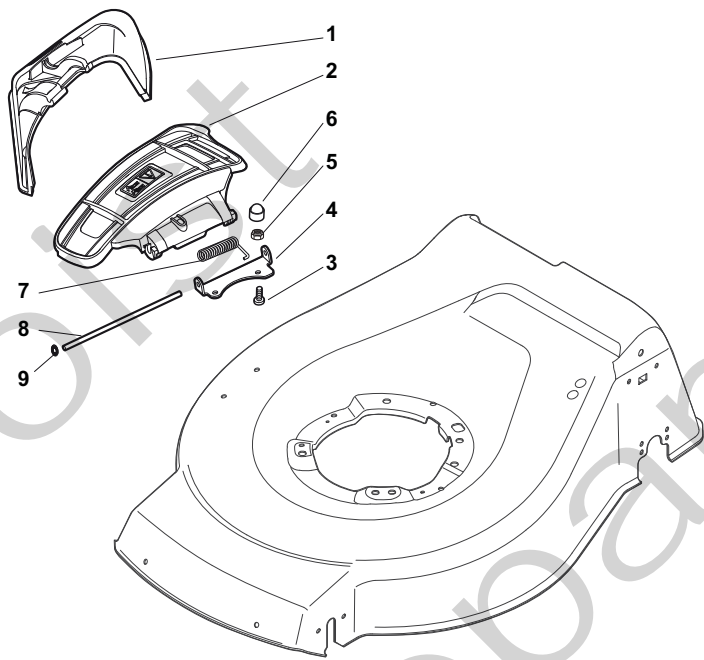

THIS INFORMATION IS NOT INTENDED FOR SALE OR RESALE, AND THIS NOTICE MUST REMAIN ON ALL COPIES.

**STIGA**®

Position	Part No.	Q.Ty	Description
1	381004542/0	1	Deck Red
2	122534131/0	1	Pin
3	381003398/0	1	Lever, Height Adjustment
4	12154510/0	1	Nut
5	12788512/0	1	Screw
6	322394503/0	1	Knob
7	12521310/0	1	Washer
8	12150000/0	1	Nut
10	122943013/0	1	Screw
11	381002032/0	1	Rod, Height Adjustment
12	112436051/0	1	Plate
13	112727803/0	3	Screw
14	12154510/0	3	Nut
15	112727801/0	1	Screw
16	381002887/1	1	Axle, Front Wheels
17	12154510/0	1	Nut
18	12728450/0	1	Screw
19	322034002/0	1	Washing Connection
21	322600145/0	2	Protection, Wheel
24	12521350/0	4	Washer
25	12155000/0	4	Nut
27	322600208/0	2	Protection, Wheel
31	381302835/0	1	Axle, Rear Wheels
32	122450460/0	1	Spring
33	112728697/0	4	Screw
34	22545152/0	2	Plate
35	112728697/0	4	Screw
36	322785304/1	2	Support
37	122570134/0	1	Pinion L
38	322120115/0	2	Ring Gear
39	112728706/0	6	Screw
40	122570133/0	1	Pinion R
41	122446192/0	1	Spring

Position	Part No.	Q.Ty	Description
1	322108295/0	1	Stone-Guard
2	322600195/0	1	Ejection Guard
3	112727803/0	2	Screw
4	322806639/0	1	Fulcrum Pin
5	12154510/0	2	Nut
6	18203853/0	2	Protection
7	122450456/0	1	Spring
8	122517869/0	1	Pin
9	12604896/0	2	Crown Fastener

Position	Part No.	Q.Ty	Description
1	12608600/0	2	Seeger
2	112728697/0	4	Screw
3	322042063/0	2	Bush
4	22753000/0	2	Pin
5	81003092/0	1	Gear Box
6	22601909/0	1	Pulley
7	12645700/0	1	Pin
8	22033283/0	1	Adjustment Rod
9	35063902/0	1	Belt
11	22041957/1	1	Bush
12	22450063/0	1	Spring
13	22680009/0	1	Washer
14	12154510/0	1	Nut
15	22110230/0	1	Cap