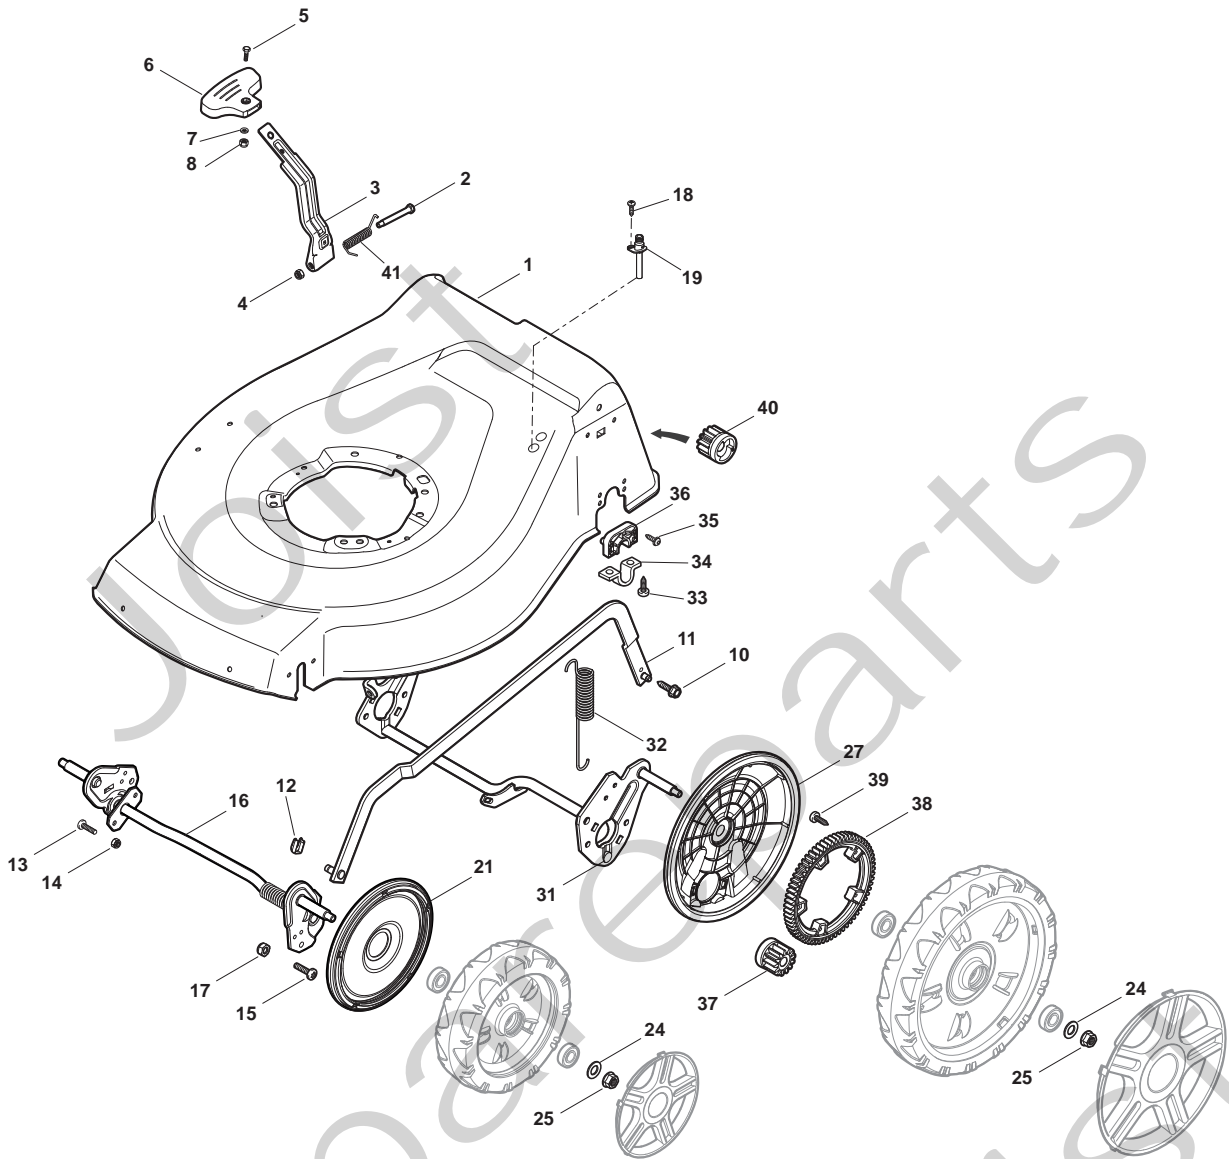

## COMBI 53 SEQ Model Year 2012

- Use GLOBAL GARDEN PRODUCT Genuine Spare Parts specified in the parts list for repair and/or replacement.
- The contents described in the parts list may change due to improvement.
- The drawings of the spare parts are only indicative and might not represent the part in question exactly.
- The indications "right" - "left" - "front" - "rear" refer to the position of the operator when using the machine.
- When placing orders of parts for repair and/or replacement, make sure that the illustrated parts list is the one applying to the machine's year of manufacture, as shown on the identification plate attached to the machine.

THIS INFORMATION IS NOT INTENDED FOR SALE OR RESALE, AND THIS NOTICE MUST REMAIN ON ALL COPIES.

**STIGA**®

Position	Part No.	Q.Ty	Description
1	381004542/0	1	Deck Red
2	122534131/0	1	Pin
3	381003398/0	1	Lever, Height Adjustment
4	12154510/0	1	Nut
5	12788512/0	1	Screw
6	322394503/0	1	Knob
7	12521310/0	1	Washer
8	12150000/0	1	Nut
10	122943013/0	1	Screw
11	381002032/0	1	Rod, Height Adjustment
12	112436051/0	1	Plate
13	112727803/0	3	Screw
14	12154510/0	3	Nut
15	112727801/0	1	Screw
16	381002887/1	1	Axle, Front Wheels
17	12154510/0	1	Nut
18	12728450/0	1	Screw
19	322034002/0	1	Washing Connection
21	322600145/0	2	Protection, Wheel
24	12521350/0	4	Washer
25	12155000/0	4	Nut
27	322600208/0	2	Protection, Wheel
31	381302835/0	1	Axle, Rear Wheels
32	122450460/0	1	Spring
33	112728697/0	4	Screw
34	22545152/0	2	Plate
35	112728697/0	4	Screw
36	322785304/1	2	Support
37	122570134/0	1	Pinion L
38	322120115/0	2	Ring Gear
39	112728706/0	6	Screw
40	122570133/0	1	Pinion R
41	122446192/0	1	Spring

Position	Part No.	Q.Ty	Description
1	322108295/0	1	Stone-Guard
2	322600195/0	1	Ejection Guard
3	112727803/0	2	Screw
4	322806639/0	1	Fulcrum Pin
5	12154510/0	2	Nut
6	18203853/0	2	Protection
7	122450456/0	1	Spring
8	122517869/0	1	Pin
9	12604896/0	2	Crown Fastener