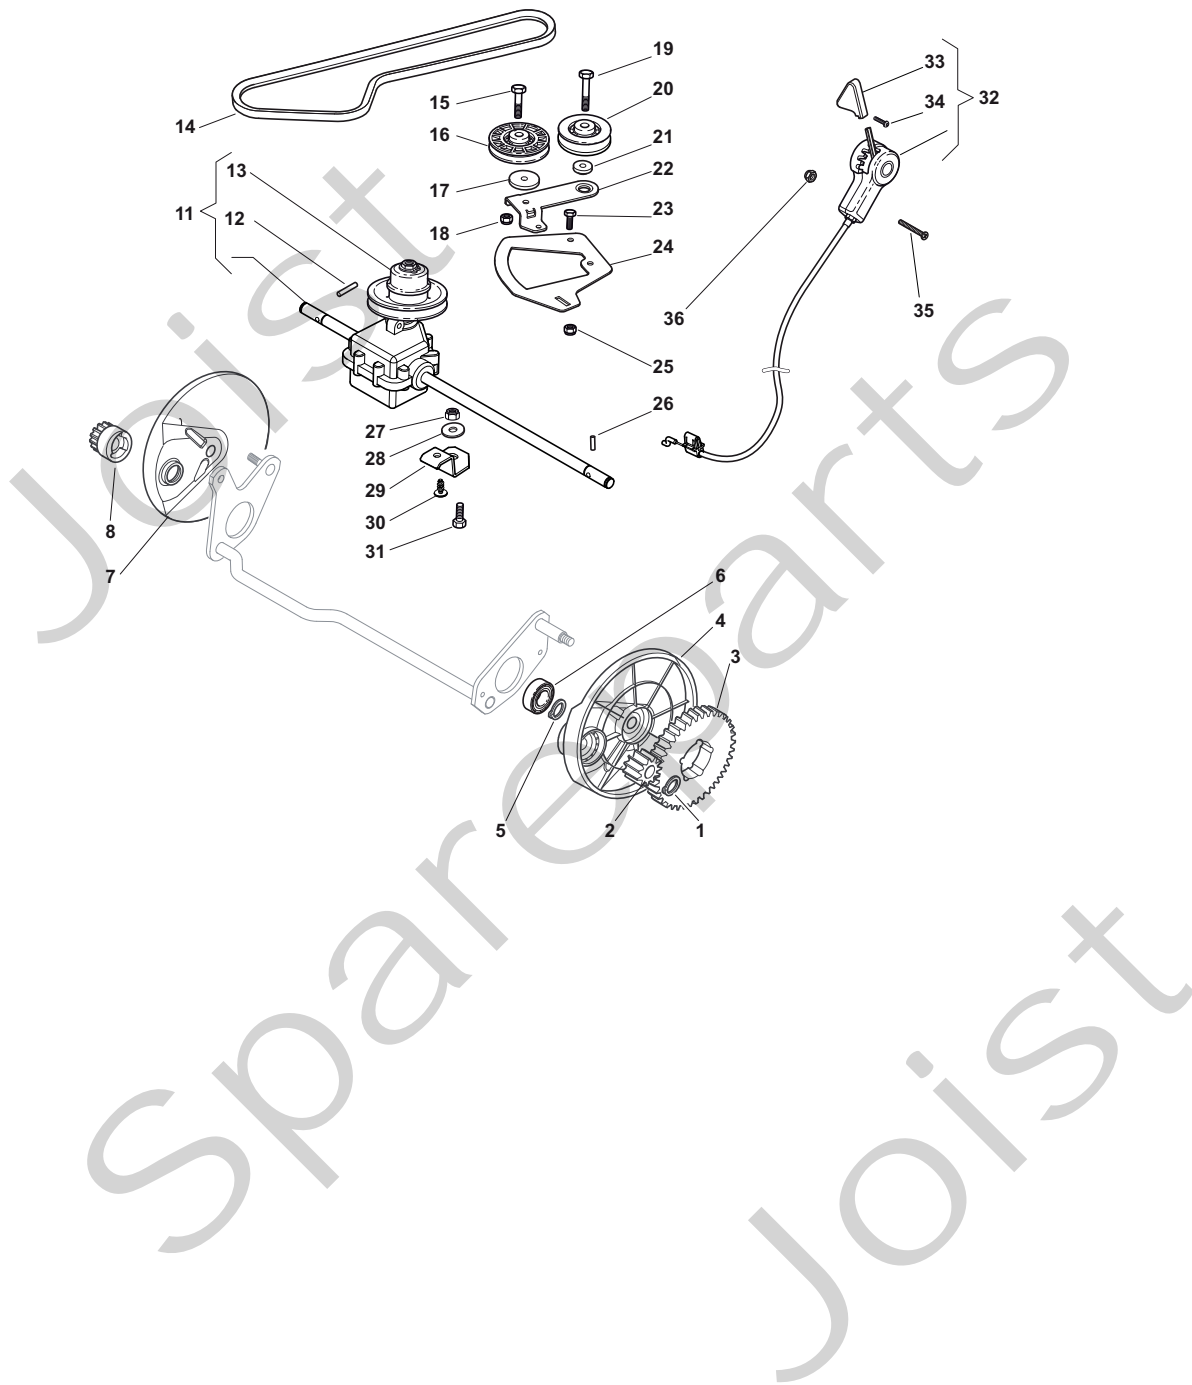

THIS INFORMATION IS NOT INTENDED FOR SALE OR RESALE, AND THIS NOTICE MUST REMAIN ON ALL COPIES.

Position	Part No.	Q.Ty	Description
1	322064691/0	1	Deck INOX
3	81002849/0	1	Axle, Front Wheels
12	12791011/0	4	Screw
13	322545169/0	1	Left Plate, INOX
14	12154510/0	4	Nut
15	322545167/0	1	Right Plate, INOX
16	81002851/0	1	Axle, Rear Wheels
17	12789000/0	2	Screw
18	81003323/0	1	Lever, Height Adjustment
19	12154330/0	2	Nut
20	12293200/0	1	Nut
21	22399812/0	1	Knob
22	12735661/0	2	Screw
23	22551529/0	2	Plate
24	12521330/0	2	Washer
25	22033329/0	1	Rod, Height Adjustment Control
26	12604899/0	2	Crown Fastener
27	22446184/0	1	Spring

Position	Part No.	Q.Ty	Description
1	12608600/0	2	Seeger
2	22570120/1	1	Pinion L
3	22120105/1	2	Ring Gear
4	22600092/0	1	Protection, R Wheel
5	12608600/0	2	Seeger
6	19216035/0	2	Bearing
7	22600093/0	1	Protection, L Wheel
8	22570110/1	1	Pinion R
11	181003098/1	1	Gear Box
12	12645700/0	1	Pin
13	122601925/0	1	Pulley
14	35064010/0	1	Belt Zpx 812
15	12674701/0	1	Screw
16	22601914/0	1	Pulley
17	22680009/0	1	Washer
18	12154510/0	1	Nut
19	12689500/0	1	Screw
20	22601915/0	1	Pulley
21	22671656/0	1	Spacer
22	22320007/0	1	Lever
23	12791011/0	1	Screw
24	22806629/0	1	Support
25	12154510/0	2	Nut
26	22753000/0	2	Pin
27	12155000/0	1	Nut
28	12523060/0	1	Washer
29	22551655/0	1	Support
30	12728704/0	1	Screw
31	12793102/0	1	Screw
32	81007112/0	1	Cable, Speed Drive Control
33	22399809/0	1	Knob
34	12728300/0	1	Screw
35	12727787/0	2	Screw
36	12154510/0	2	Nut

Position	Part No.	Q.Ty	Description
1	122465612/1	1	Hub With Pulley, Crankshaft Ø 25
2	81004146/0	1	Blade Winged
3	22672110/1	2	Clutch Washer
4	22672105/0	1	Washer
5	12508120/0	1	Cupped Spring
6	22041940/0	1	Clutch Bush
7	12736850/0	1	Screw
8	12139150/0	1	Feather, Crankshaft Ø 25
9	22524329/0	3	Pin
10	22672201/0	3	Washer
11	322207221/1	1	Flange, Yellow
12	22250012/0	3	Grommet
13	22671651/0	3	Washer
14	12521350/0	3	Washer
15	12155000/0	3	Nut
16	12791400/0	1	Screw
17	22450444/0	1	Spring
18	112735108/1	3	Screw