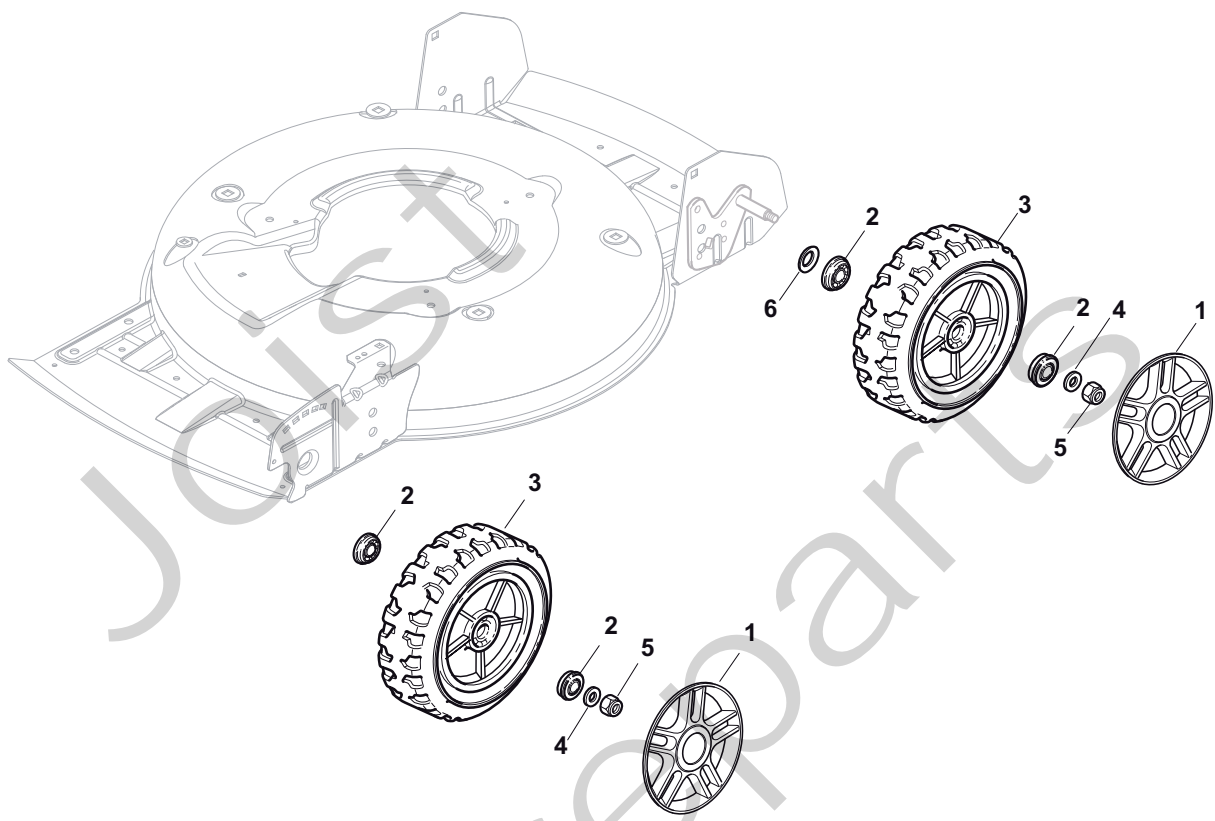

Position	Part No.	Q.Ty	Description
1	22110492/0	4	Hub Cap
2	22122200/0	8	Bearing
3	381007390/1	4	Wheel Ø 210
4	12521350/0	4	Washer
5	12155000/0	4	Nut
6	12530150/0	2	Elastic Washer

Joist
Spareparts
Joist