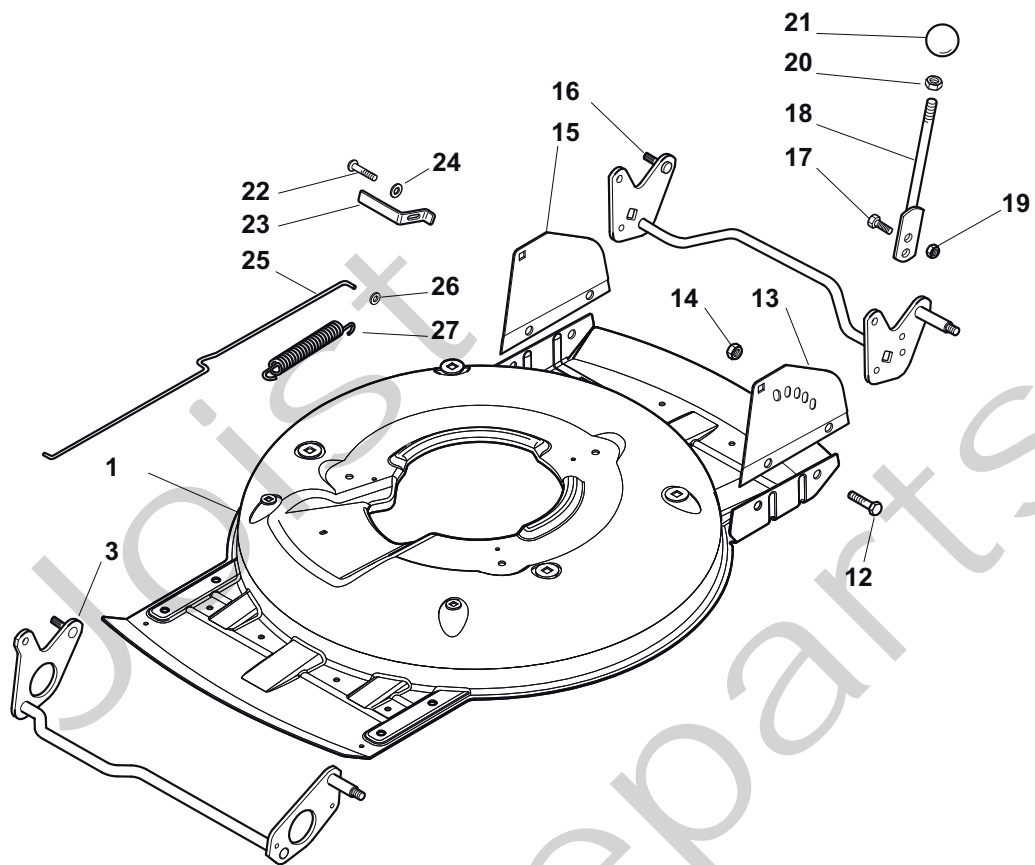

## MULTICLIP RENTAL 50 S Model Year 2012

- Use GLOBAL GARDEN PRODUCT Genuine Spare Parts specified in the parts list for repair and/or replacement.
- The contents described in the parts list may change due to improvement.
- The drawings of the spare parts are only indicative and might not represent the part in question exactly.
- The indications "right" - "left" - "front" - "rear" refer to the position of the operator when using the machine.
- When placing orders of parts for repair and/or replacement, make sure that the illustrated parts list is the one applying to the machine's year of manufacture, as shown on the identification plate attached to the machine.

THIS INFORMATION IS NOT INTENDED FOR SALE OR RESALE, AND THIS NOTICE MUST REMAIN ON ALL COPIES.

**STIGA**®

Position	Part No.	Q.Ty	Description
1	81002909/1	1	Deck Grey
3	81002849/0	1	Axle, Front Wheels
12	12791011/0	4	Screw
13	81545105/0	1	Left Plate
14	12154510/0	4	Nut
15	81545104/0	1	Right Plate
16	81002851/0	1	Axle, Rear Wheels
17	12789000/0	2	Screw
18	81003323/0	1	Lever, Height Adjustment
19	12154330/0	2	Nut
20	12293200/0	1	Nut
21	22399812/0	1	Knob
22	12735661/0	2	Screw
23	22551529/0	2	Plate
24	12521330/0	2	Washer
25	22033329/0	1	Rod, Height Adjustment Control
26	12604899/0	2	Crown Fastener
27	22446184/0	1	Spring

Position	Part No.	Q.Ty	Description
1	12608600/0	2	Seeger
2	22570120/1	1	Pinion L
3	22120105/1	2	Ring Gear
4	22600092/0	1	Protection, R Wheel
5	12608600/0	2	Seeger
6	19216035/0	2	Bearing
7	22753000/0	2	Pin
9	22450437/0	1	Spring
10	35063902/0	1	Belt
11	22600093/0	1	Protection, L Wheel
12	22570110/1	1	Pinion R
15	81003095/0	1	Gear Box
16	22601909/0	1	Pulley
17	12645705/0	1	Pin