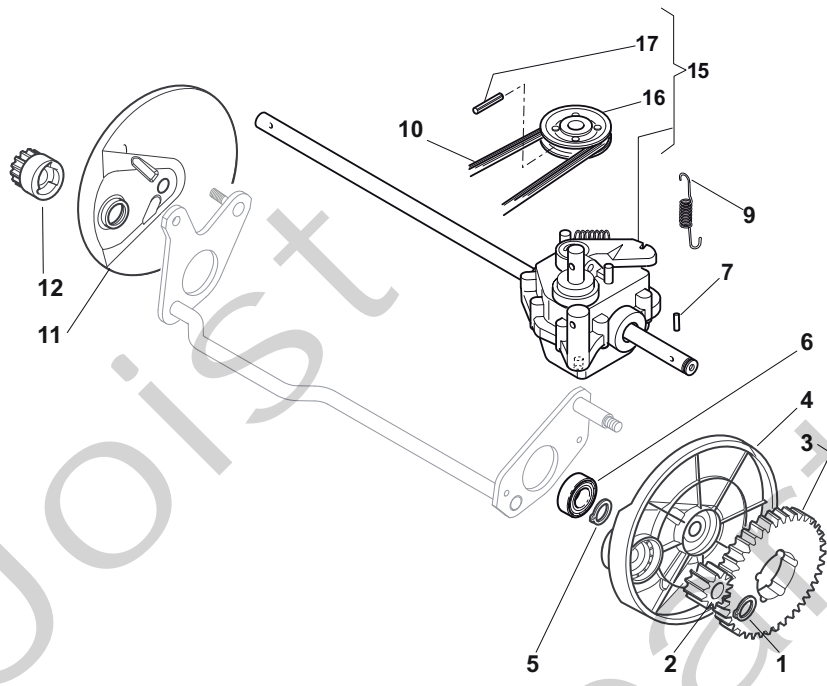

THIS INFORMATION IS NOT INTENDED FOR SALE OR RESALE, AND THIS NOTICE MUST REMAIN ON ALL COPIES.

**STIGA**®

Position	Part No.	Q.Ty	Description
1	81002909/1	1	Deck Grey
3	81002849/0	1	Axle, Front Wheels
12	12791011/0	4	Screw
13	81545105/0	1	Left Plate
14	12154510/0	4	Nut
15	81545104/0	1	Right Plate
16	81002851/0	1	Axle, Rear Wheels
17	12789000/0	2	Screw
18	81003323/0	1	Lever, Height Adjustment
19	12154330/0	2	Nut
20	12293200/0	1	Nut
21	22399812/0	1	Knob
22	12735661/0	2	Screw
23	22551529/0	2	Plate
24	12521330/0	2	Washer
25	22033329/0	1	Rod, Height Adjustment Control
26	12604899/0	2	Crown Fastener
27	22446184/0	1	Spring

Joist  
Spareparts  
Joist

Position	Part No.	Q.Ty	Description
1	81006377/0	1	Right Handle, Lower Part Black
2	18566114/0	4	Cap
3	12819100/0	6	Screw
4	12155000/0	6	Nut
5	18203854/0	6	Protection
6	381006379/0	1	Left Handle, Lower Part Black
7	12793102/0	4	Screw
8	181006365/1	1	Handle, Middle Part Black
9	12155000/0	4	Nut
10	12523060/0	2	Washer
11	12523080/0	1	Washer
12	22399813/0	1	Knob

Position	Part No.	Q.Ty	Description
1	12608600/0	2	Seeger
2	22570120/1	1	Pinion L
3	22120105/1	2	Ring Gear
4	22600092/0	1	Protection, R Wheel
5	12608600/0	2	Seeger
6	19216035/0	2	Bearing
7	22753000/0	2	Pin
9	22450437/0	1	Spring
10	35063902/0	1	Belt
11	22600093/0	1	Protection, L Wheel
12	22570110/1	1	Pinion R
15	81003095/0	1	Gear Box
16	22601909/0	1	Pulley
17	12645705/0	1	Pin