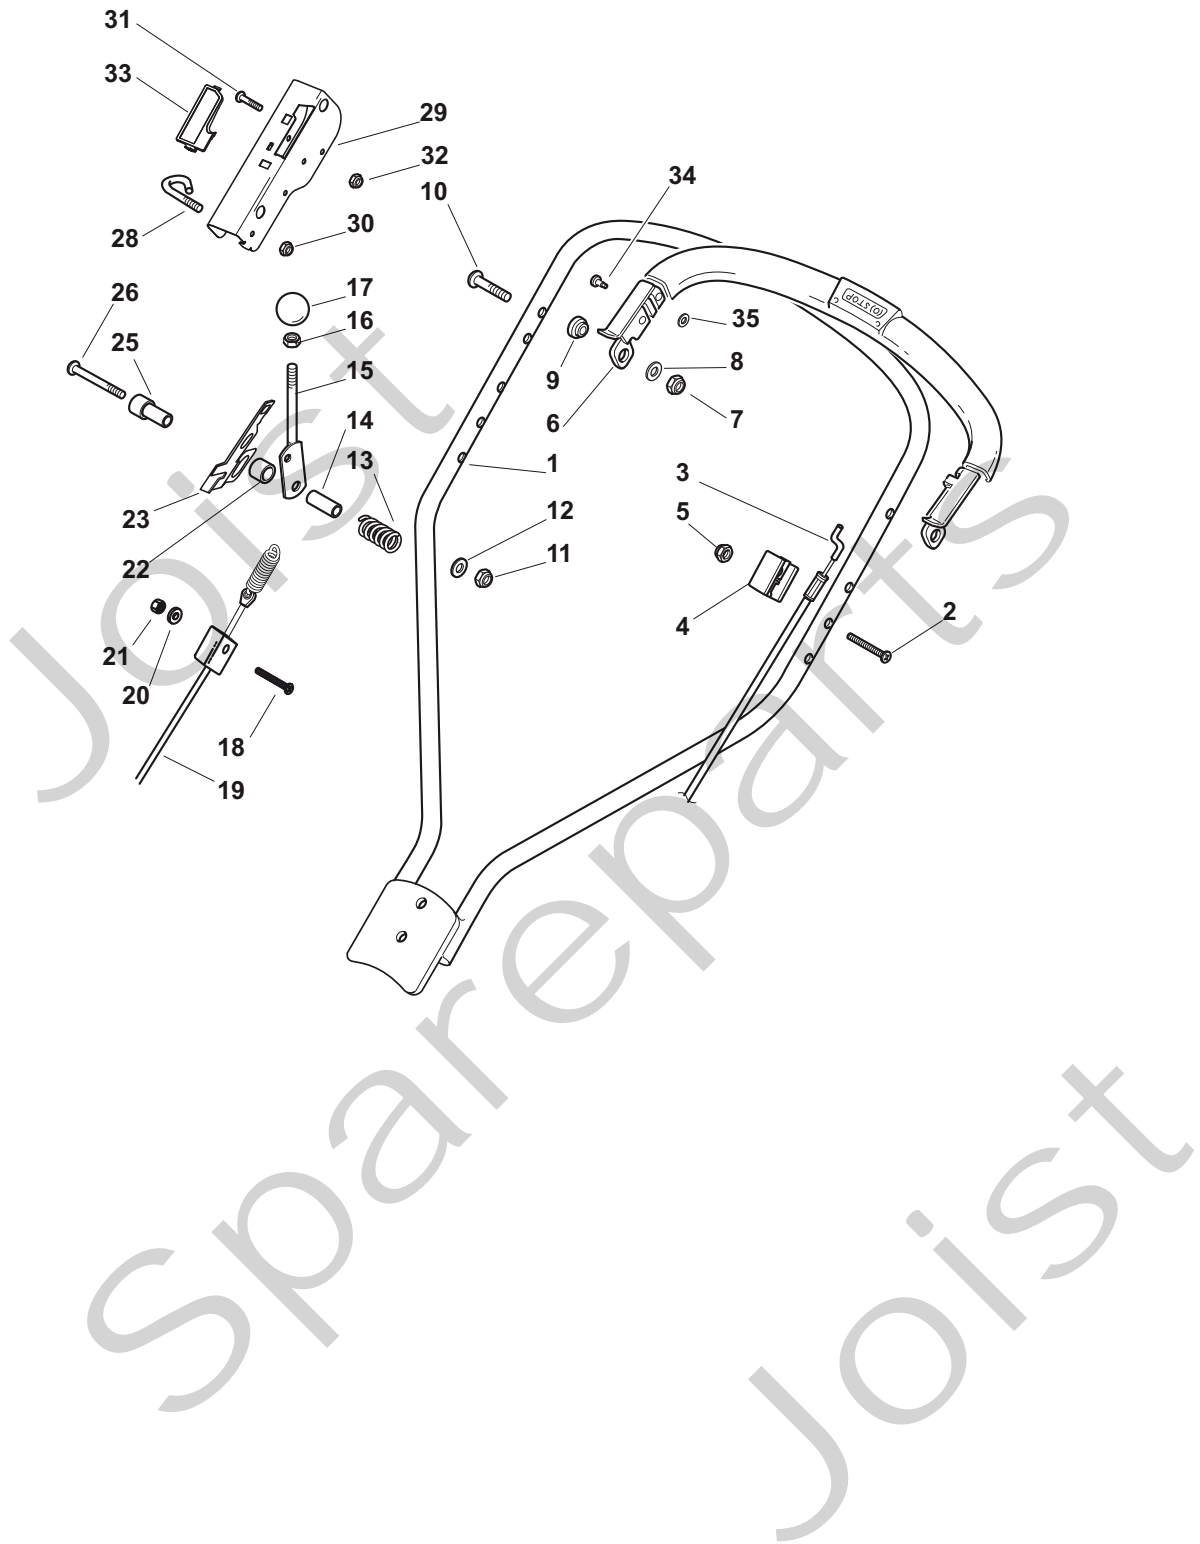

Position	Part No.	Q.Ty	Description
1	181006367/1	1	Handle, Upper Part Black
2	12727783/0	1	Screw
3	181000618/0	1	Cable, Thread Engine Brake
4	22551640/0	1	Plate
5	12154510/0	1	Nut
6	81003318/1	1	Lever, Engine Brake
7	12154510/0	2	Nut
8	12521330/0	2	Washer
9	22671660/1	2	Washer
10	12727784/0	2	Screw
11	12292100/0	1	Nut
12	12530060/0	1	Washer
13	22450446/0	1	Spring
14	22170840/0	1	Spacer
15	81003313/0	1	Lever, Driving
16	12293200/0	1	Nut
17	22399812/0	1	Knob
18	12727791/0	1	Screw
19	381000745/1	1	Cable, Rear Drive
20	12521330/0	1	Washer
21	12154510/0	1	Nut
22	22170843/0	1	Spacer
23	22551653/0	1	Plate
25	22170842/0	1	Spacer
26	12727786/0	1	Screw
28	22430314/0	1	Spring
29	81004405/0	1	Dash Board
30	12154510/0	1	Nut
31	12727792/0	1	Screw
32	12154510/0	1	Nut
33	22500050/0	1	Shoe
34	22524342/0	1	Pin
35	12604897/0	1	Snap Ring