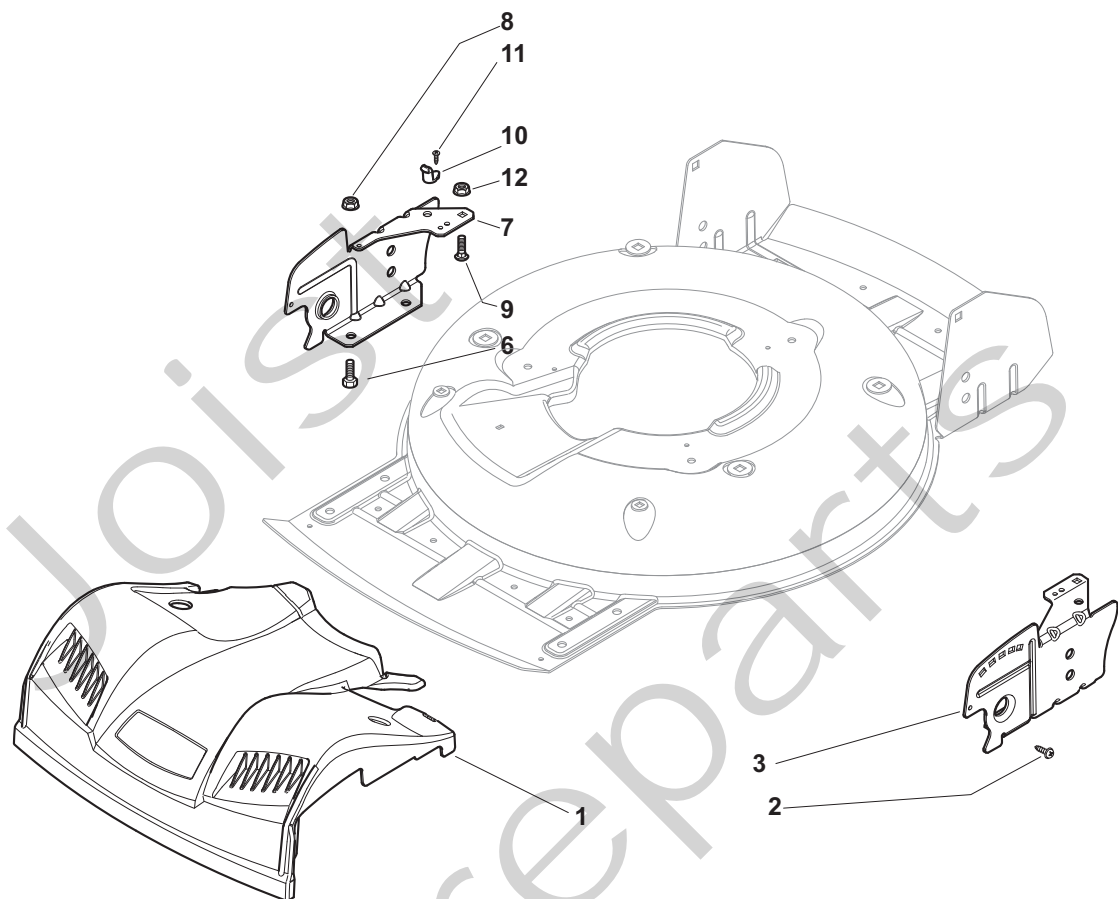

Position	Part No.	Q.Ty	Description
1	322226097/1	1	Mask, Yellow
2	12728523/0	2	Screw
3	22778421/0	1	Bracket, L
6	12792611/0	4	Screw
7	22778419/0	1	Bracket, R
8	12293201/0	4	Nut
9	12815200/0	2	Screw
10	22020400/0	2	Fairlead
11	12728523/0	2	Screw
12	12292102/0	2	Nut

Joist
Spareparts
Joist