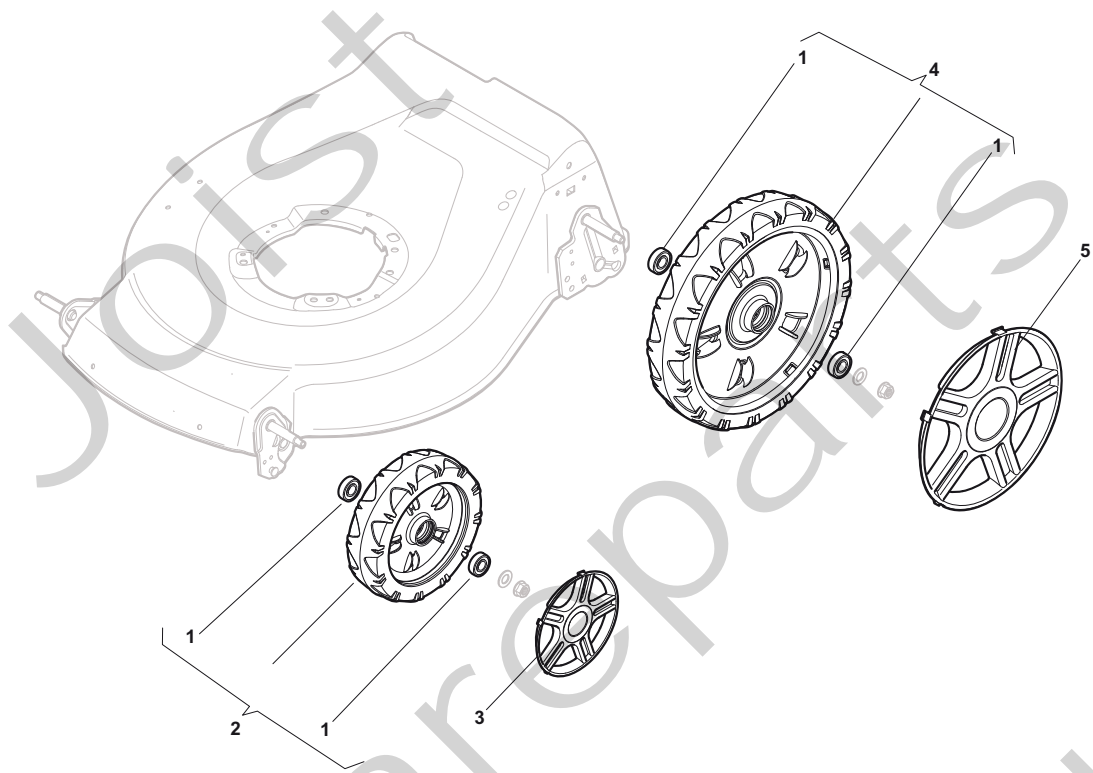

Position	Part No.	Q.Ty	Description
1	19216035/0	8	Bearing
2	381007416/1	2	Wheel Ø 200
3	22110492/0	2	Hub Cap
4	381007417/1	2	Wheel Ø 280
5	322110560/0	2	Hub Cap

Joist
Spareparts
Joist