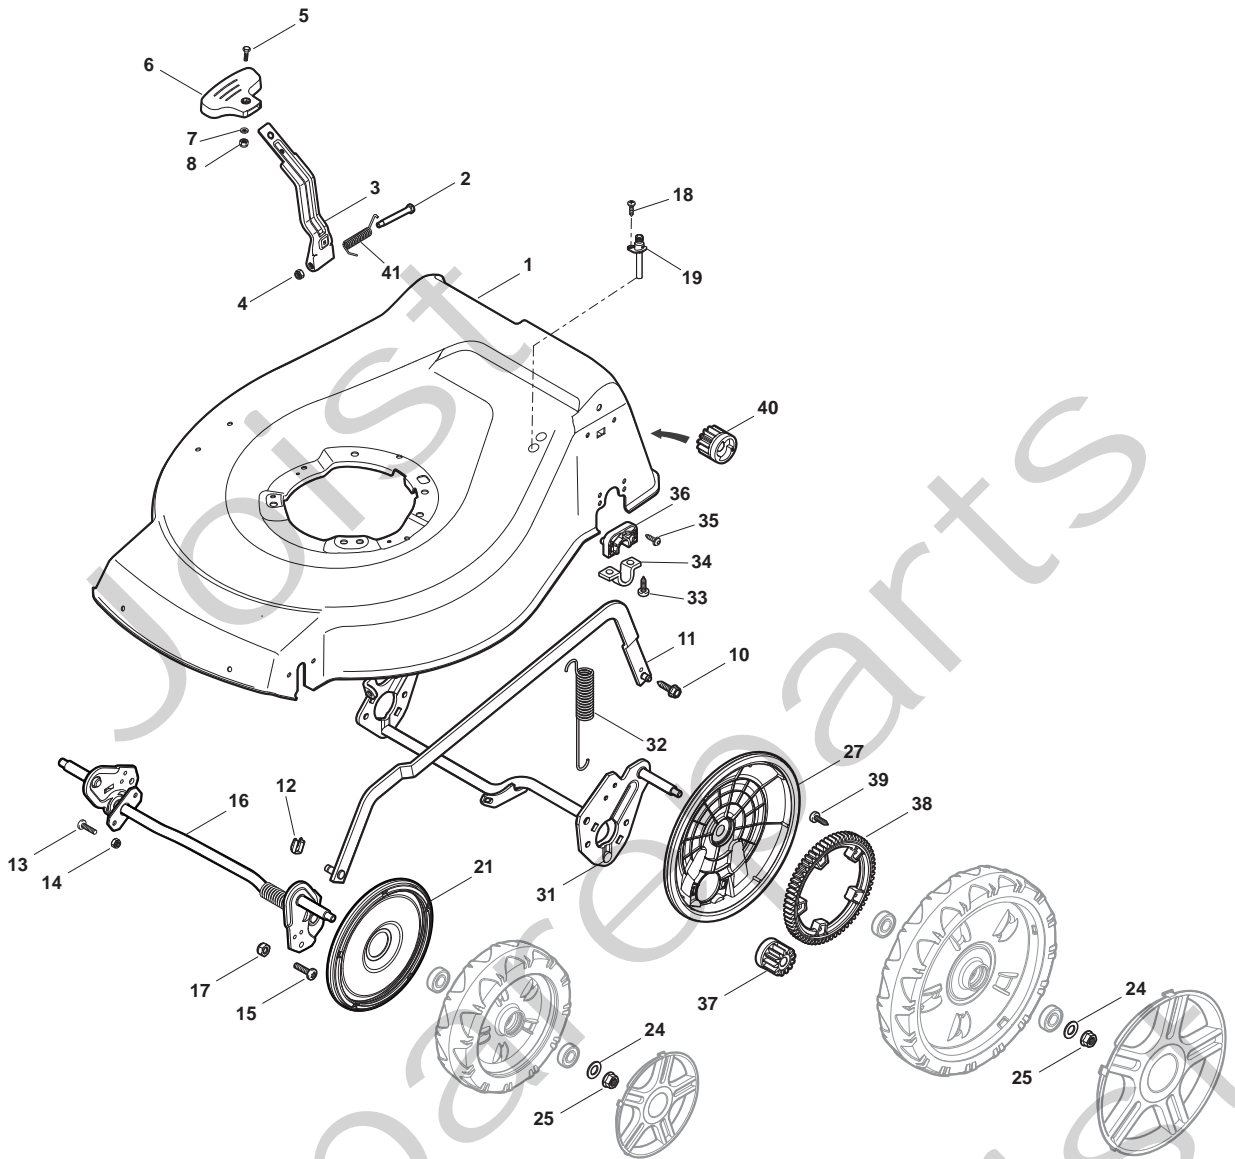

Genuine Spare Parts

www.stiga.com

TURBO 48 SH Model Year 2012

- Use GLOBAL GARDEN PRODUCT Genuine Spare Parts specified in the parts list for repair and/or replacement.
- The contents described in the parts list may change due to improvement.
- The drawings of the spare parts are only indicative and might not represent the part in question exactly.
- The indications "right" - "left" - "front" - "rear" refer to the position of the operator when using the machine.
- When placing orders of parts for repair and/or replacement, make sure that the illustrated parts list is the one applying to the machine's year of manufacture, as shown on the identification plate attached to the machine.

THIS INFORMATION IS NOT INTENDED FOR SALE OR RESALE, AND THIS NOTICE MUST REMAIN ON ALL COPIES.

Position	Part No.	Q.Ty	Description
1	381004562/0	1	Deck Red
2	122534131/0	1	Pin
3	381003398/0	1	Lever, Height Adjustment
4	12154510/0	1	Nut
5	12788512/0	1	Screw
6	322394503/0	1	Knob
7	12521310/0	1	Washer
8	12150000/0	1	Nut
10	122943013/0	1	Screw
11	381002030/0	1	Rod, Height Adjustment
12	112436051/0	1	Plate
13	112727803/0	3	Screw
14	12154510/0	3	Nut
15	112727801/0	1	Screw
16	381002883/1	1	Axle, Front Wheels
17	12154510/0	1	Nut
18	12728450/0	1	Screw
19	322034002/0	1	Washing Connection
21	322600145/0	2	Protection, Wheel
24	12521350/0	4	Washer
25	12155000/0	4	Nut
27	322600208/0	2	Protection, Wheel
31	381302835/0	1	Axle, Rear Wheels
32	122450460/0	1	Spring
33	112728697/0	4	Screw
34	22545152/0	2	Plate
35	112728697/0	4	Screw
36	322785304/1	2	Support
37	122570134/0	1	Pinion L
38	322120115/0	2	Ring Gear
39	112728706/0	6	Screw
40	122570133/0	1	Pinion R
41	122446192/0	1	Spring