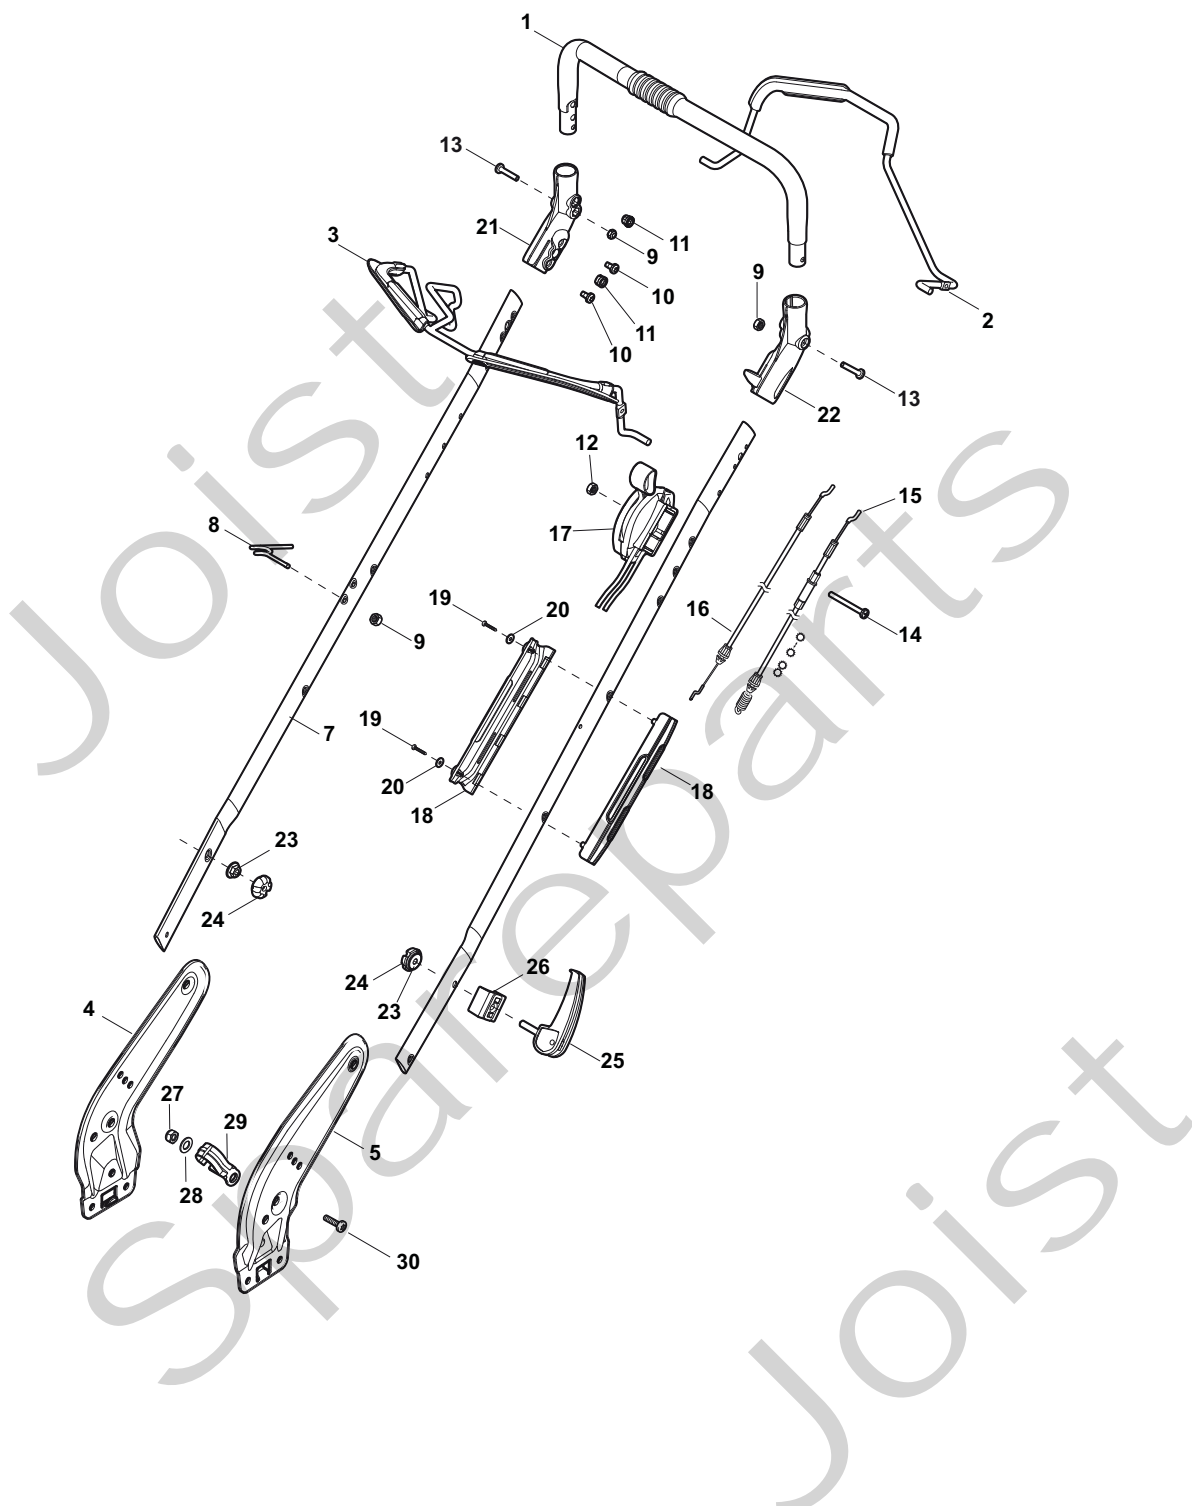

Position	Part No.	Q.Ty	Description
1	381006670/2	1	Handgrip
2	381003349/0	1	Lever, Driving
3	381003344/0	1	Lever, Engine Brake
4	381005149/0	1	Bracket, R
5	381005151/0	1	Bracket, L
7	381006773/0	2	Handle Black
8	22430309/0	1	Guide Spring
9	12154330/0	2	Nut
10	112735662/1	4	Screw
11	322041967/0	4	Bush
12	12154510/0	3	Nut
13	112728721/0	2	Screw
14	12727786/0	1	Screw
16	381030067/0	1	Cable, Thread Engine Brake
15	181030073/0	1	Cable, Rear Drive
17	181005515/0	1	Throttle Cable
18	322806644/0	1	Protection
19	12727812/0	2	Screw
20	112523000/1	2	Washer
21	322488301/0	1	Support
22	322488303/0	1	Support
23	112154220/0	2	Nut
24	322399835/0	2	Knob
25	381003253/0	2	Handle
26	322680017/0	2	Support
27	12155000/0	1	Nut
28	25038002/1	1	Bush
29	322192156/0	1	Fair Led
30	12760605/0	1	Screw