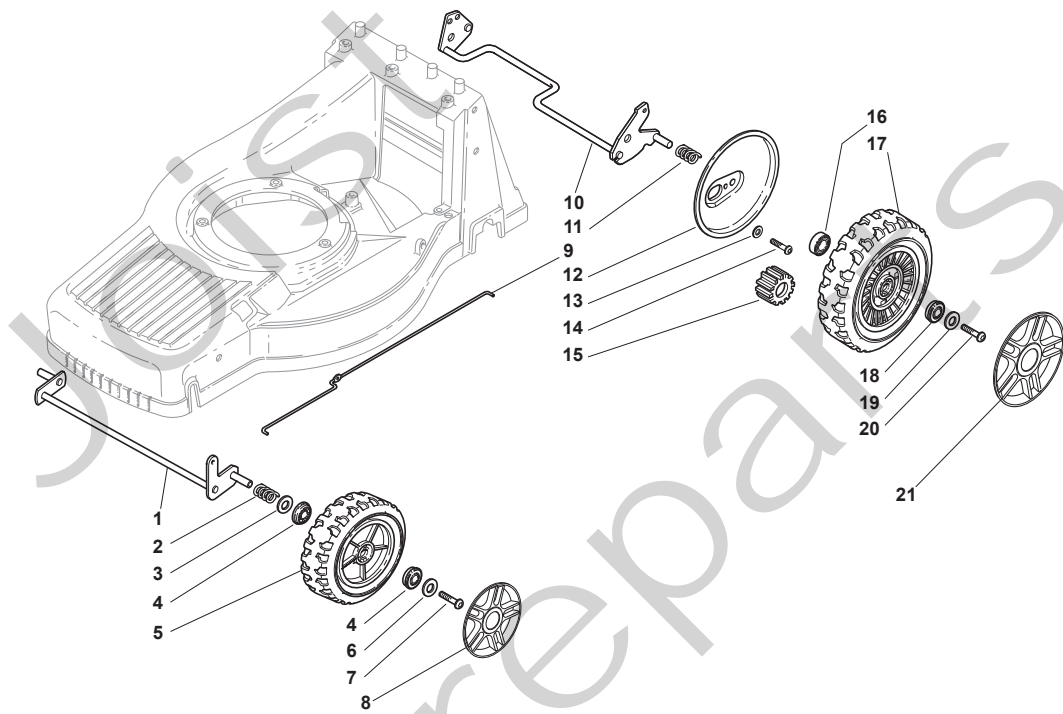

Position	Part No.	Q.Ty	Description
1	12820655/0	2	Screw
2	22551635/0	1	Plate For Handle
3	22778405/0	2	Support
4	12760515/0	2	Screw
5	12521350/0	2	Washer
6	12521350/0	4	Washer
7	22399810/0	4	Knob
8	12361005/0	4	Nut
9	81006613/0	1	Handle, Lower Part
10	22192001/0	1	Anchor Clamp
11	12728691/0	1	Screw
12	12820655/0	2	Screw
13	22430311/0	1	Guide Spring
14	22545137/0	2	Plate For Handle Fastening

Joist  
Spareparts  
Joist

Position	Part No.	Q.Ty	Description
1	81007128/0	1	Throttle Cable
2	12523040/0	1	Washer
3	12727787/0	1	Screw

Joist  
Spareparts  
Joist

Position	Part No.	Q.Ty	Description
1	12000957/0	2	Benzing
2	12520032/0	2	Washer
3	22160520/0	2	Dust Cover
5	22076645/0	2	Key
6	22170630/0	2	Spacer
7	22753002/0	2	Pin
8	12520032/0	2	Washer
9	19035152/0	2	Or Ring
12	12620310/0	1	Pin
13	22601913/0	1	Pulley
14	81003085/0	1	Gear Box
15	35063175/0	1	Belt
16	22601918/0	1	Pulley, Crankshaft Ø 22
17	12714312/0	1	Dowel
18	22450434/0	1	Spring

Joist  
Spareparts  
Joist

Position	Part No.	Q.Ty	Description
1	81002845/0	1	Axle, Front Wheels
2	22430210/0	2	Spring
3	12521370/0	2	Washer
4	22122200/0	4	Bearing
5	81007351/0	2	Ruota Ø 170
6	12521460/0	2	Washer
7	112735662/1	2	Screw
8	22110491/0	2	Hub Cap
9	22033322/0	1	Rod, Height Adjustment Control
10	81002823/0	1	Axle, Rear Wheels
11	22430215/0	2	Spring
12	22600121/0	2	Protection, Wheel
13	12521460/0	2	Washer
14	112735662/1	2	Screw
15	22570125/0	2	Pinion
16	19216038/0	2	Bearing (Only for 554 models)
17	81007361/0	2	Wheel Ø 190
18	22122201/0	4	Bearing
19	12521460/0	2	Washer
20	112735662/1	2	Screw
21	381004363/0	2	Hub Cap

Position	Part No.	Q.Ty	Description
1	22465619/0	1	Hub With Pulley, Crankshaft Ø 22
2	81004135/0	1	Blade Winged
3	22672111/0	2	Clutch Washer
4	22672105/0	1	Washer
5	12508120/0	1	Cupped Spring
6	22041940/0	1	Clutch Bush
7	12736850/0	1	Screw
8	12139100/0	1	Feather, Crankshaft Ø 22.2
9	112735108/1	3	Screw