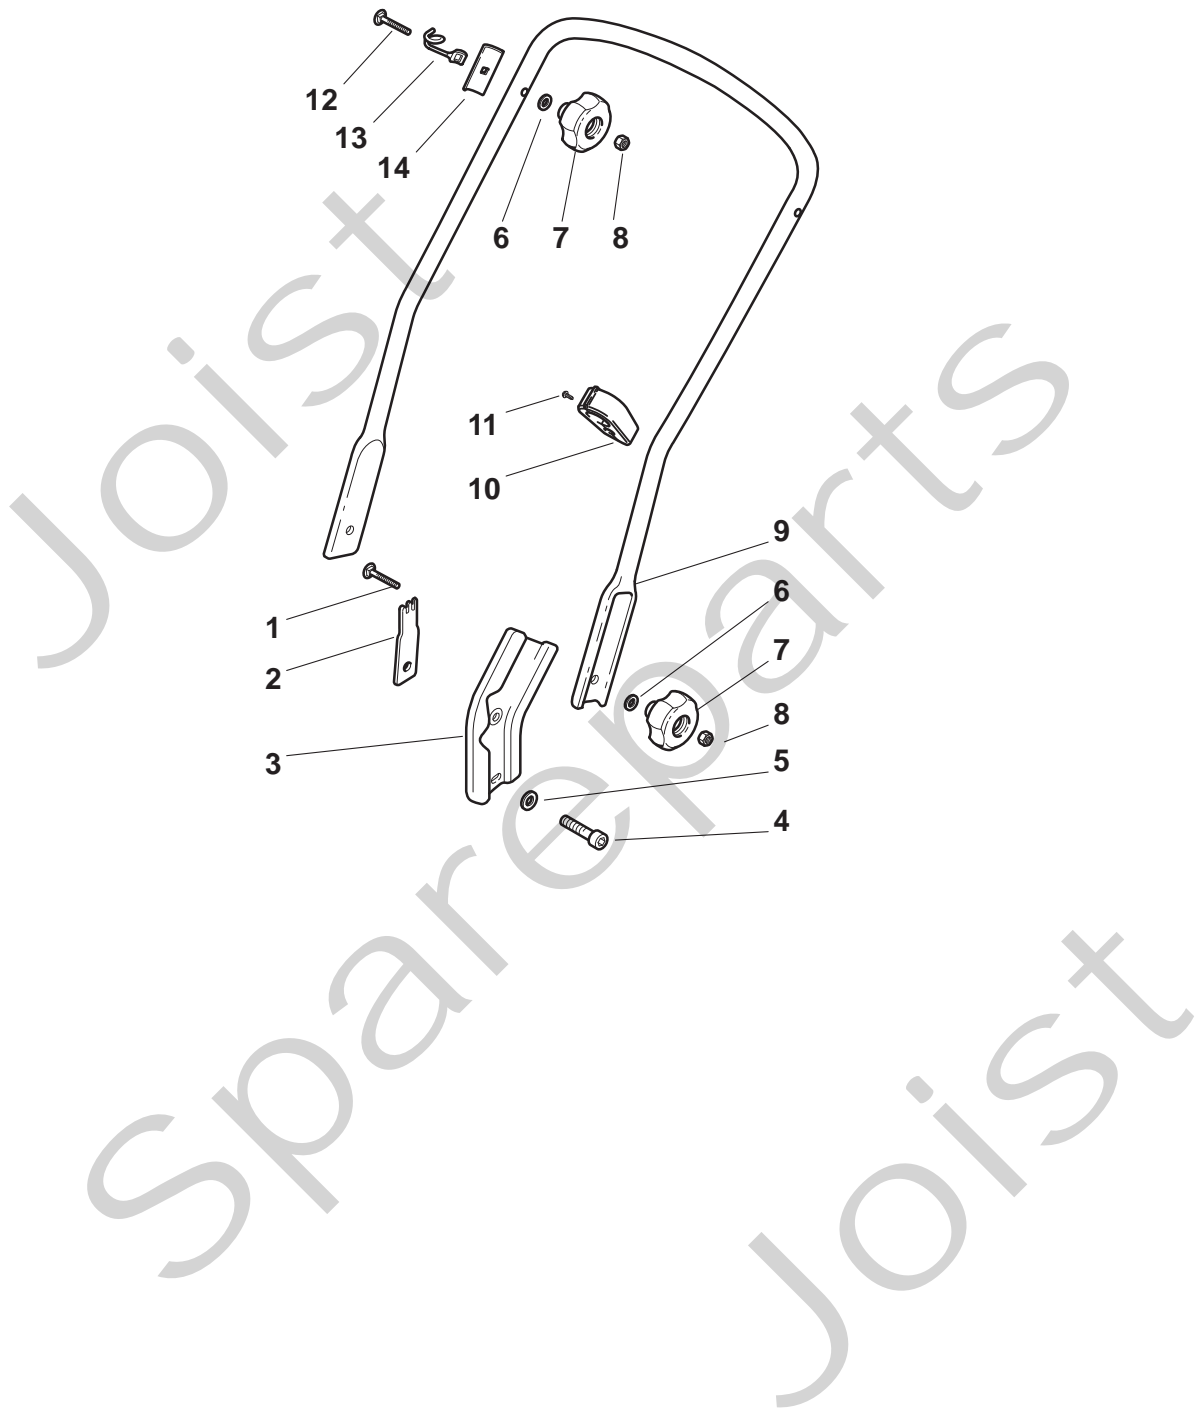

THIS INFORMATION IS NOT INTENDED FOR SALE OR RESALE, AND THIS NOTICE MUST REMAIN ON ALL COPIES.

Position	Part No.	Q.Ty	Description
1	81002657/0	1	Deck Yellow
3	22060153/1	1	Protection, Yellow
3	22060152/0	1	Protection, Red
4	12728300/0	3	Screw
9	12728300/0	1	Screw
10	22108277/0	1	Rear Conveyor Assy
11	12735664/0	3	Screw
15	22109531/0	1	Cover
16	81008658/1	1	Outfit, Supports
21	22545160/0	2	Plate
22	12735664/0	2	Screw
23	12604898/0	2	Crown Fastener
24	22446181/0	1	Spring
25	22785153/0	2	Screw
26	12735664/0	4	Support, Gear Box
31	22399808/0	1	Knob
32	22321515/0	1	Lever, Height Adjustment
33	12735661/0	2	Screw
34	12728300/0	2	Screw
35	22735563/0	1	Sector, Height Adjustment

Position	Part No.	Q.Ty	Description
1	12820655/0	2	Screw
2	22551635/0	1	Plate For Handle
3	22778405/0	2	Support
4	12760515/0	2	Screw
5	12521350/0	2	Washer
6	12521350/0	4	Washer
7	22399810/0	4	Knob
8	12361005/0	4	Nut
9	81006613/0	1	Handle, Lower Part
10	22192001/0	1	Anchor Clamp
11	12728691/0	1	Screw
12	12820655/0	2	Screw
13	22430311/0	1	Guide Spring
14	22545137/0	2	Plate For Handle Fastening

Position	Part No.	Q.Ty	Description
1	22465619/0	1	Hub With Pulley, Crankshaft Ø 22
2	81004135/0	1	Blade Winged
3	22672111/0	2	Clutch Washer
4	22672105/0	1	Washer
5	12508120/0	1	Cupped Spring
6	22041940/0	1	Clutch Bush
7	12736850/0	1	Screw
8	12139100/0	1	Feather, Crankshaft Ø 22.2
9	112735108/1	3	Screw