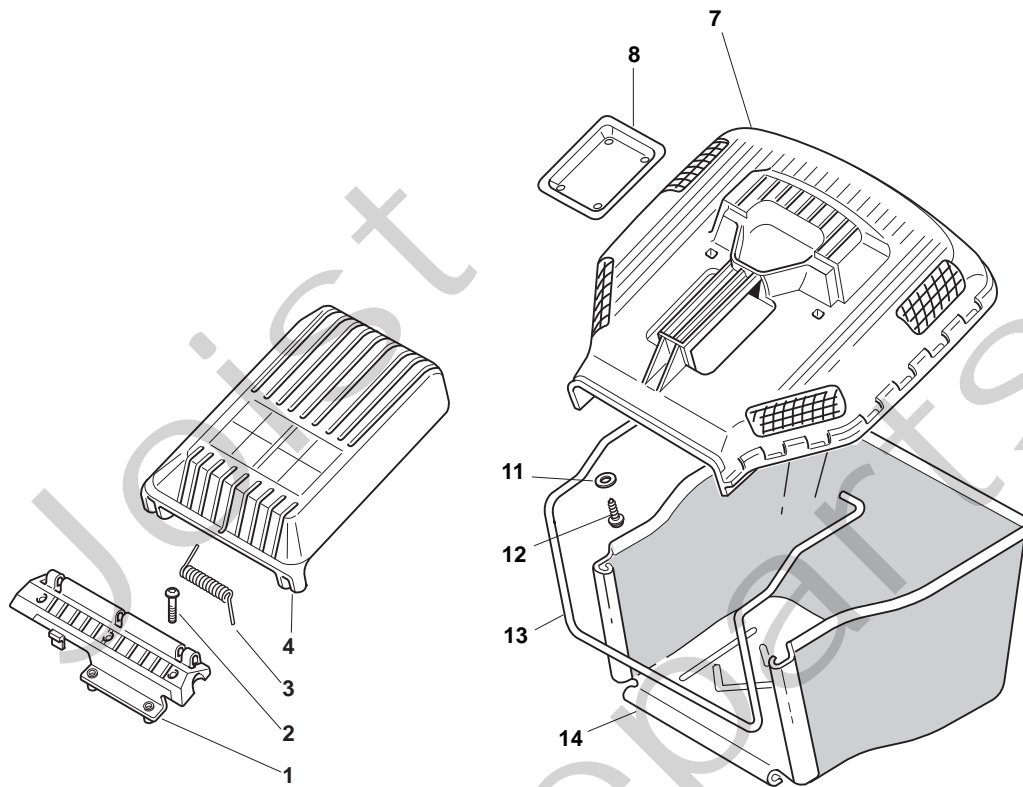

Position	Part No.	Q.Ty	Description
1	12820655/0	2	Screw
2	22551635/0	1	Plate For Handle
3	22778405/0	2	Support
4	12760515/0	2	Screw
5	12521350/0	2	Washer
6	12521350/0	4	Washer
7	22399810/0	4	Knob
8	12361005/0	4	Nut
9	81006613/0	1	Handle, Lower Part
10	22192001/0	1	Anchor Clamp
11	12728691/0	1	Screw
12	12820655/0	2	Screw
13	22430311/0	1	Guide Spring
14	22545137/0	2	Plate For Handle Fastening

Joist  
Spareparts  
Joist

Position	Part No.	Q.Ty	Description
1	81007128/0	1	Throttle Cable
2	12523040/0	1	Washer
3	12727787/0	1	Screw

Joist  
Spareparts  
Joist

Position	Part No.	Q.Ty	Description
1	12000957/0	2	Benzing
2	12520032/0	2	Washer
3	22160520/0	2	Dust Cover
5	22076645/0	2	Key
6	22170630/0	2	Spacer
7	22753002/0	2	Pin
8	12520032/0	2	Washer
9	19035152/0	2	Or Ring
12	12620310/0	1	Pin
13	22601913/0	1	Pulley
14	81003085/0	1	Gear Box
15	35063175/0	1	Belt
16	22601918/0	1	Pulley, Crankshaft Ø 22
17	12714312/0	1	Dowel
18	22450434/0	1	Spring

Joist  
Spareparts  
Joist

Position	Part No.	Q.Ty	Description
1	81002845/0	1	Axle, Front Wheels
2	22430210/0	2	Spring
3	12521370/0	2	Washer
4	22122200/0	4	Bearing
5	81007351/0	2	Ruota Ø 170
6	12521460/0	2	Washer
7	112735662/1	2	Screw
8	22110491/0	2	Hub Cap
9	22033322/0	1	Rod, Height Adjustment Control
10	81002823/0	1	Axle, Rear Wheels
11	22430215/0	2	Spring
12	22600121/0	2	Protection, Wheel
13	12521460/0	2	Washer
14	112735662/1	2	Screw
15	22570125/0	2	Pinion
16	19216038/0	2	Bearing (Only for 554 models)
17	81007361/0	2	Wheel Ø 190
18	22122201/0	4	Bearing
19	12521460/0	2	Washer
20	112735662/1	2	Screw
21	381004363/0	2	Hub Cap

Position	Part No.	Q.Ty	Description
1	22465619/0	1	Hub With Pulley, Crankshaft Ø 22
2	81004135/0	1	Blade Winged
3	22672111/0	2	Clutch Washer
4	22672105/0	1	Washer
5	12508120/0	1	Cupped Spring
6	22041940/0	1	Clutch Bush
7	12736850/0	1	Screw
8	12139100/0	1	Feather, Crankshaft Ø 22.2
9	112735108/1	3	Screw