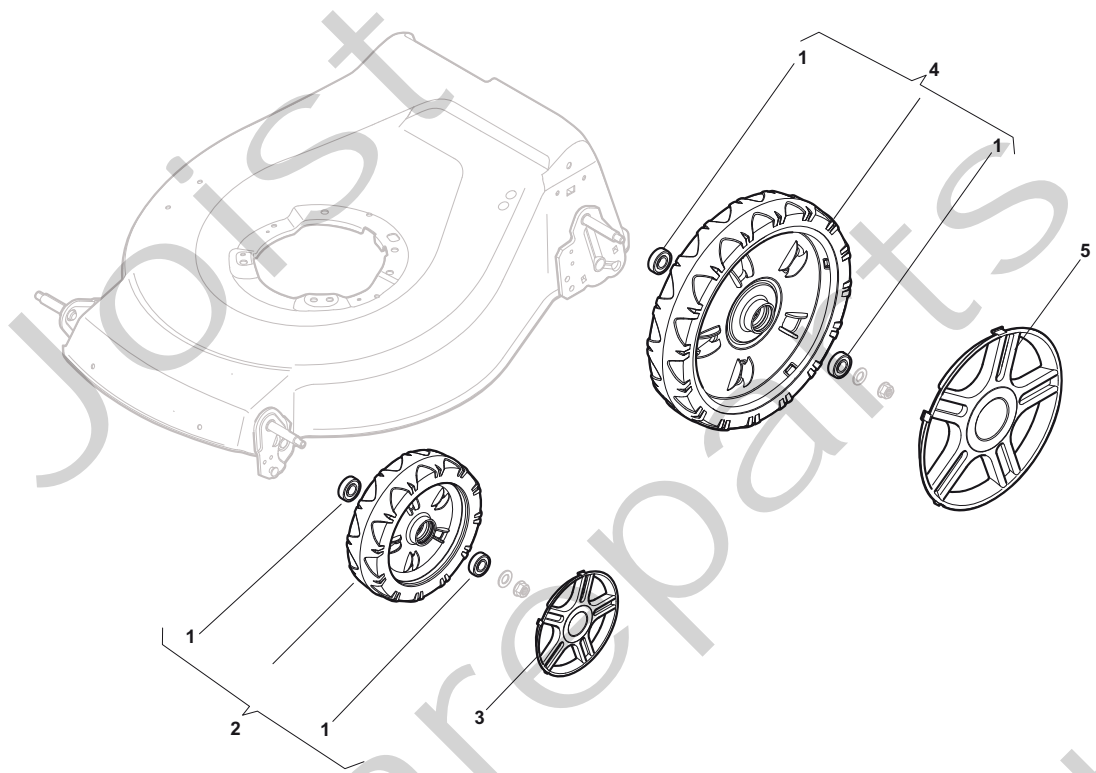

Position	Part No.	Q.Ty	Description
1	19216035/0	8	Bearing
2	381007416/1	2	Wheel Ø 200
3	22110492/0	2	Hub Cap
4	381007417/1	2	Wheel Ø 280
5	322110560/0	2	Hub Cap

Joist
Spareparts
Joist