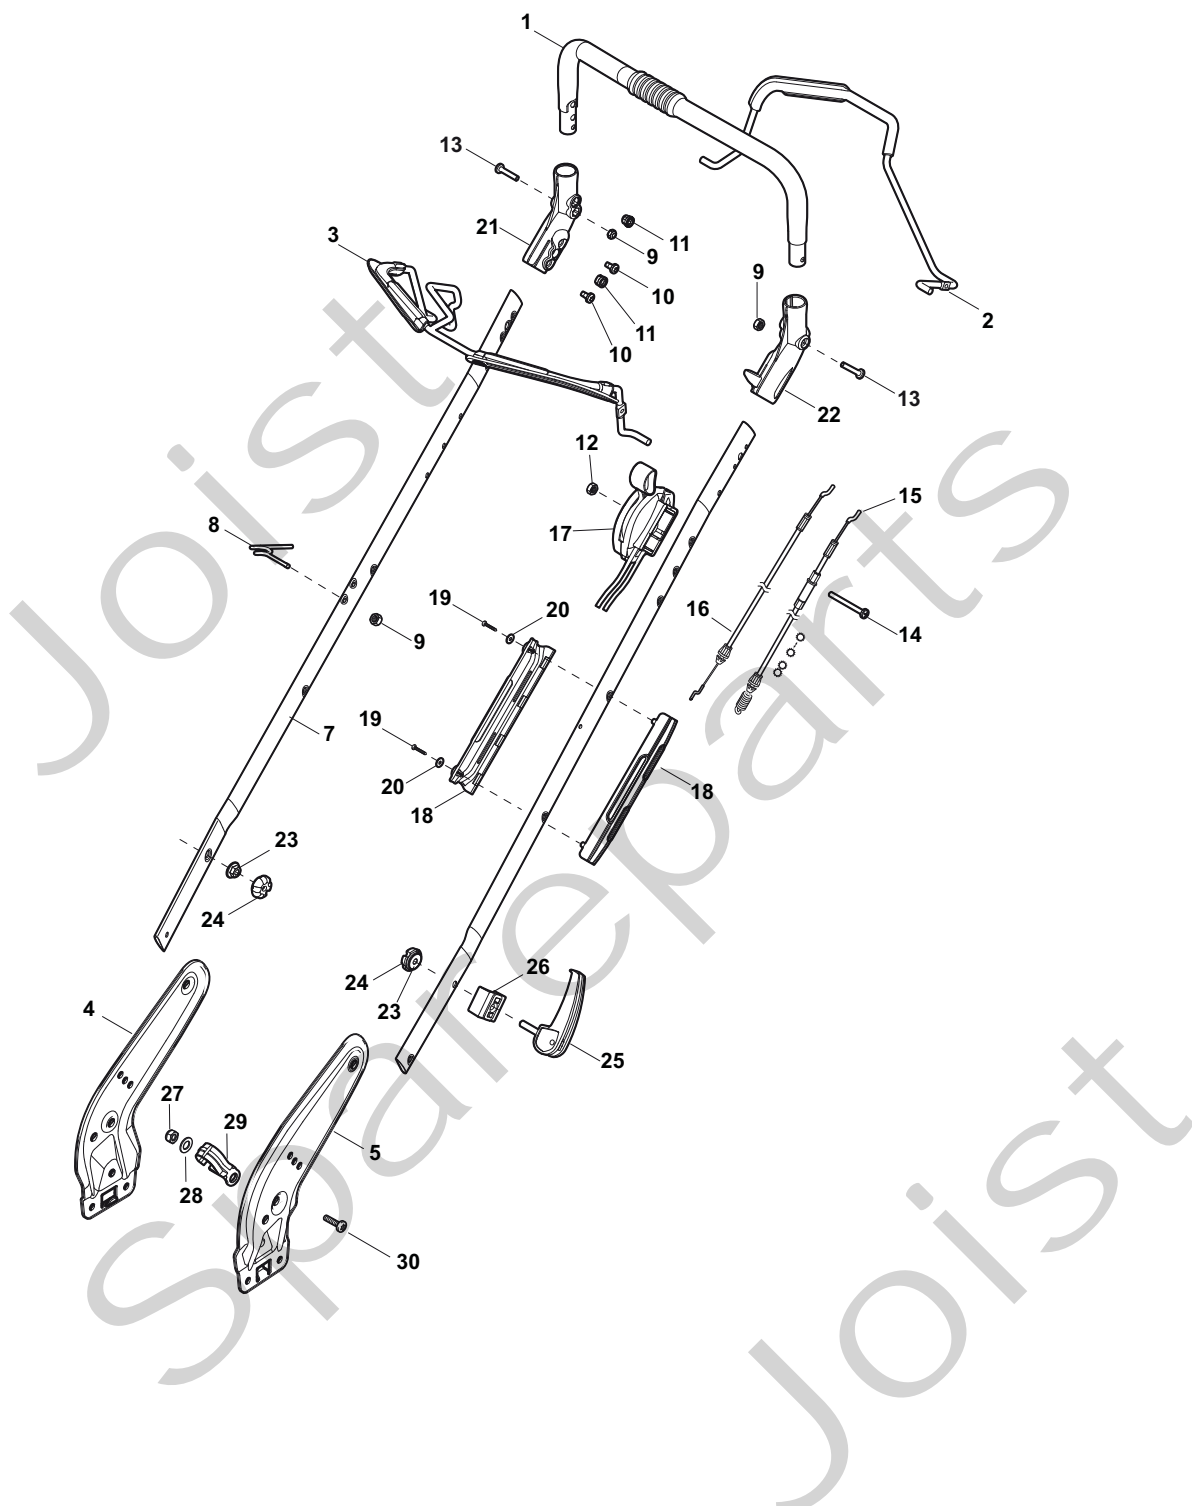

Position	Part No.	Q.Ty	Description
1	381006670/2	1	Handgrip
2	381003349/0	1	Lever, Driving
3	381003344/0	1	Lever, Engine Brake
4	381005149/0	1	Bracket, R
5	381005151/0	1	Bracket, L
7	381006773/0	2	Handle Black
8	22430309/0	1	Guide Spring
9	12154330/0	2	Nut
10	112735662/1	4	Screw
11	322041967/0	4	Bush
12	12154510/0	3	Nut
13	112728721/0	2	Screw
14	12727786/0	1	Screw
16	381030067/0	1	Cable, Thread Engine Brake
15	181030074/0	1	Cable, Rear Drive
17	181005513/0	1	Throttle Cable
18	322806644/0	1	Protection
19	12727812/0	2	Screw
20	112523000/1	2	Washer
21	322488301/0	1	Support
22	322488303/0	1	Support
23	112154220/0	2	Nut
24	322399835/0	2	Knob
25	381003253/0	2	Handle
26	322680017/0	2	Support
27	12155000/0	1	Nut
28	25038002/1	1	Bush
29	322192156/0	1	Fair Led
30	12760605/0	1	Screw