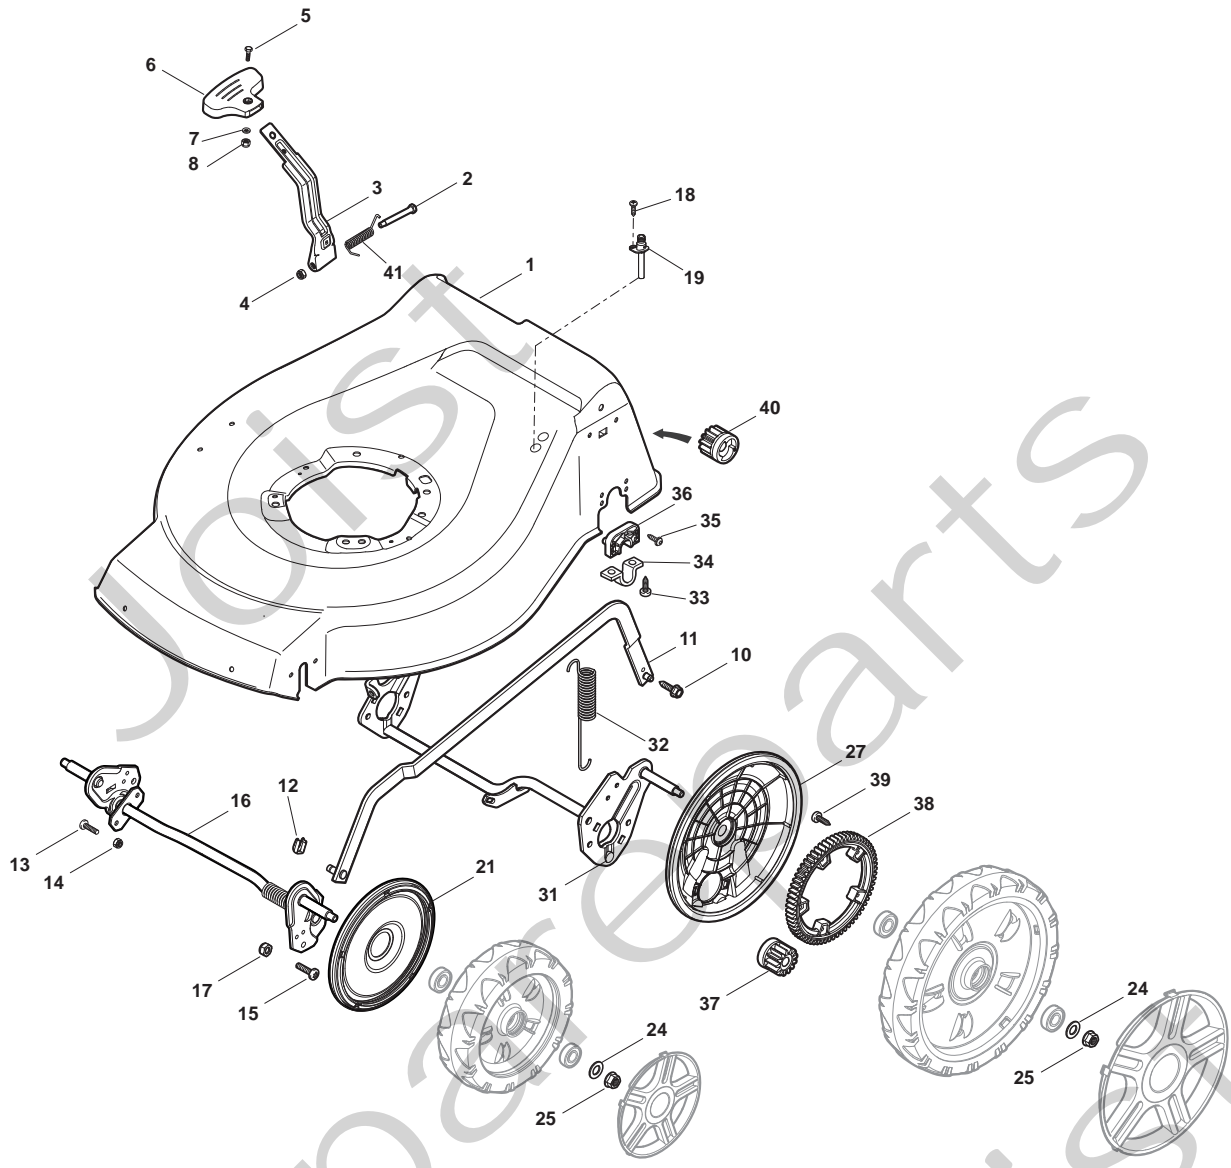

Position	Part No.	Q.Ty	Description
1	381004590/0	1	Deck Yellow
2	122534131/0	1	Pin
3	381003398/0	1	Lever, Height Adjustment
4	12154510/0	1	Nut
5	12788512/0	1	Screw
6	322394503/0	1	Knob
7	12521310/0	1	Washer
8	12150000/0	1	Nut
10	122943013/0	1	Screw
11	381002032/0	1	Rod, Height Adjustment
12	112436051/0	1	Plate
13	112727803/0	3	Screw
14	12154510/0	3	Nut
15	112727801/0	1	Screw
16	381002887/1	1	Axle, Front Wheels
17	12154510/0	1	Nut
18	12728450/0	1	Screw
19	322034002/0	1	Washing Connection
21	322600145/0	2	Protection, Wheel
24	12521350/0	4	Washer
25	12155000/0	4	Nut
27	322600208/0	2	Protection, Wheel
31	381302835/0	1	Axle, Rear Wheels
32	122450460/0	1	Spring
33	112728697/0	4	Screw
34	22545152/0	2	Plate
35	112728697/0	4	Screw
36	322785304/1	2	Support
37	122570134/0	1	Pinion L
38	322120115/0	2	Ring Gear
39	112728706/0	6	Screw
40	122570133/0	1	Pinion R
41	122446192/0	1	Spring