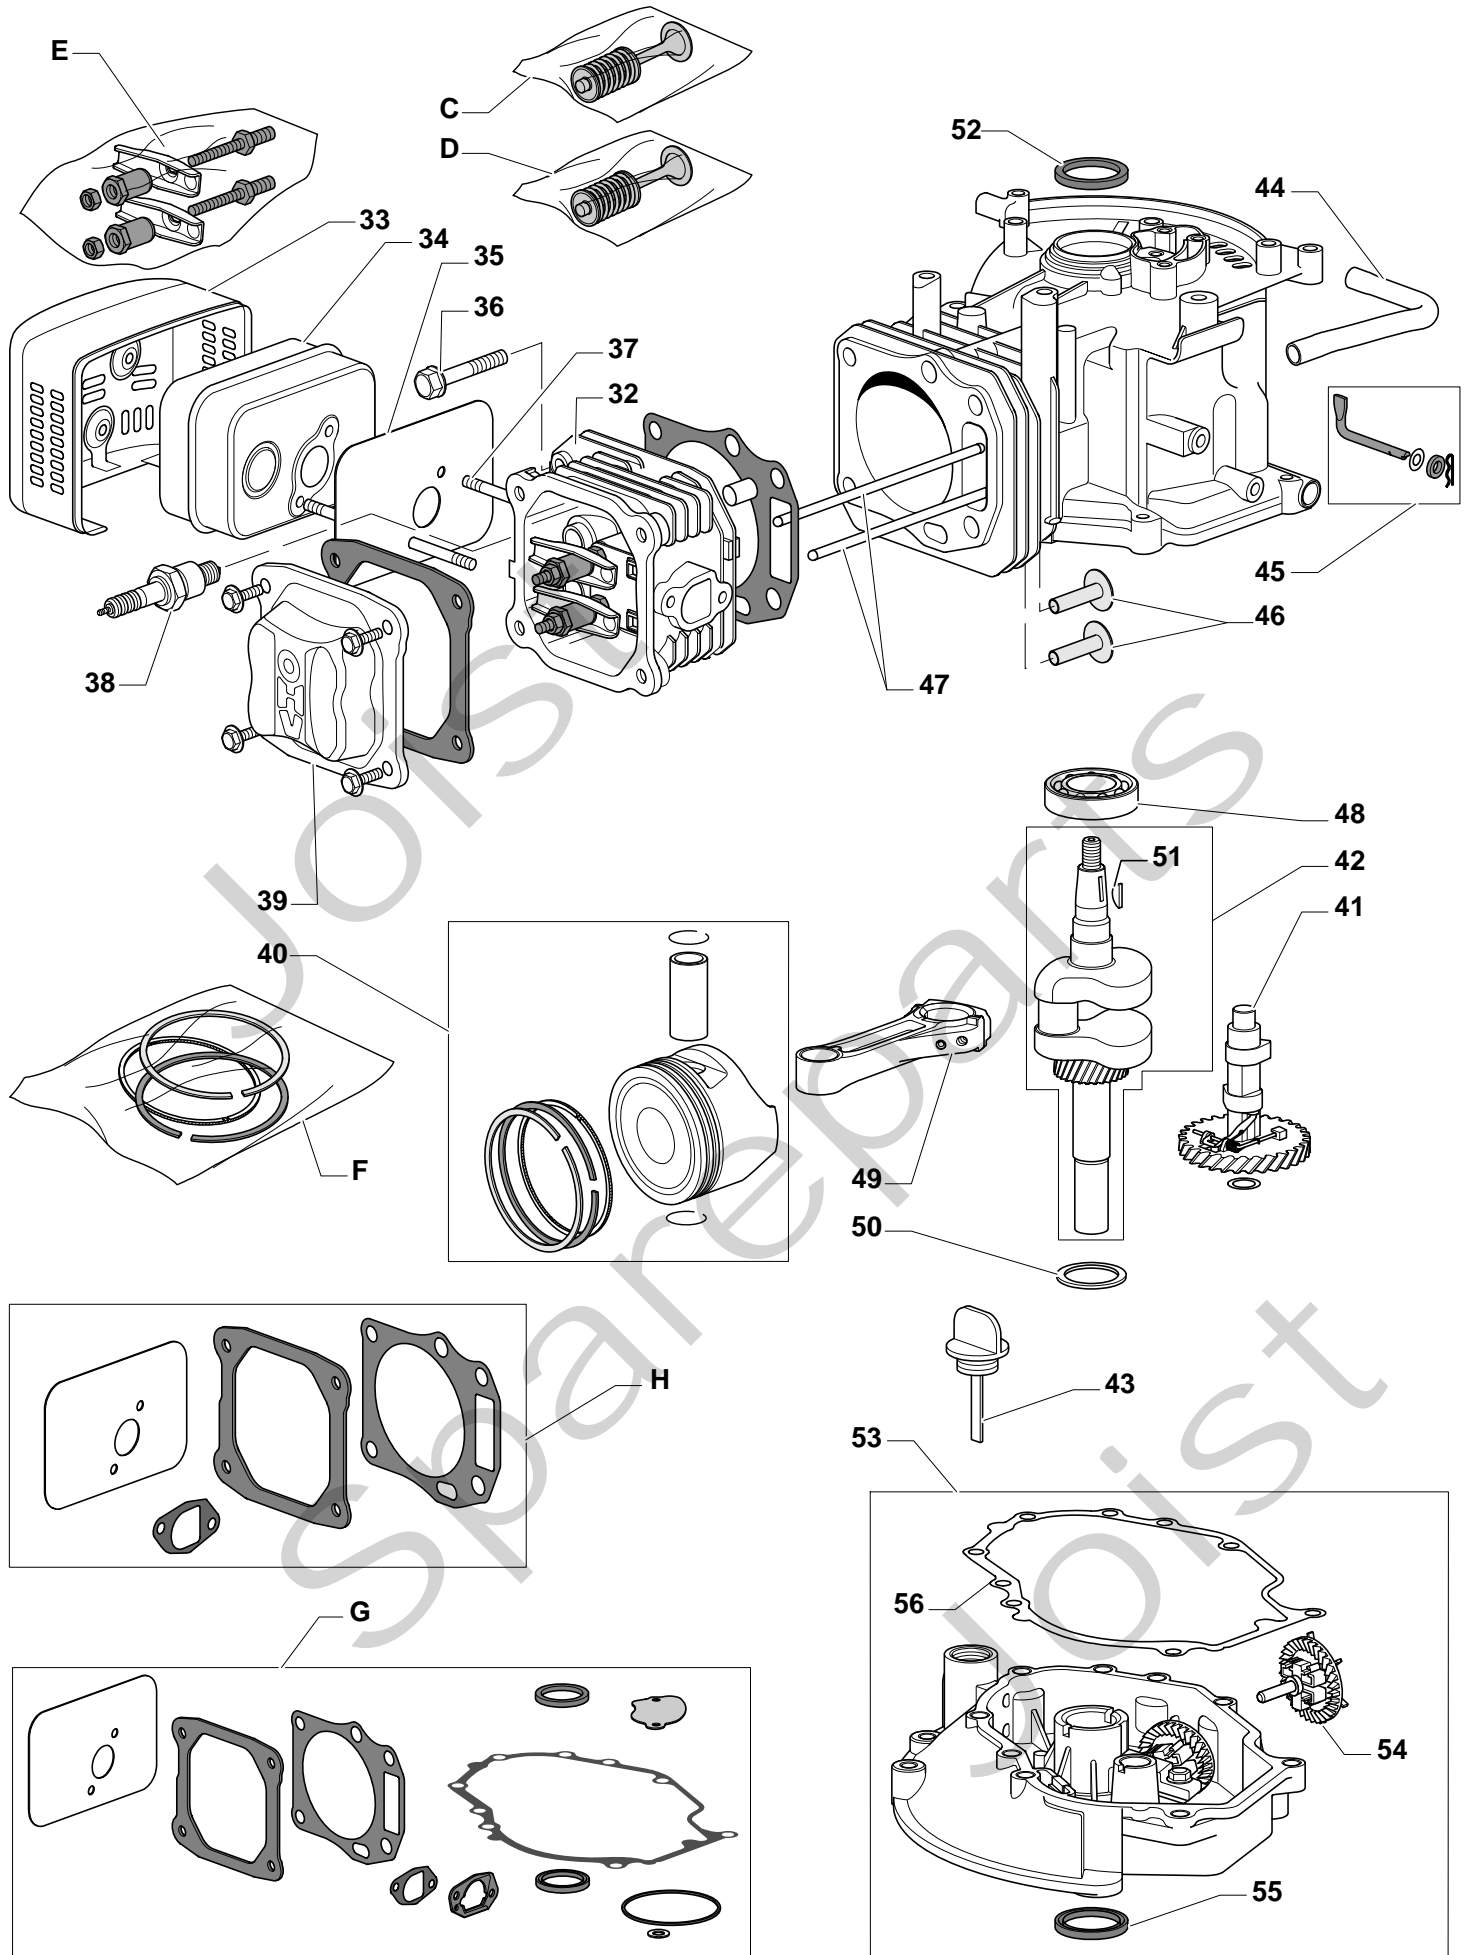

DINO 47

DINO 47

Pos. Fig.	Antal Quantity	Art No Part No	Benämning	Description	Anmärkning Notes
E	1	118550273/0	Valve Arm Set	Valve Arm Set	
C	1	118550292/0	Intake Valve Assy	Intake Valve Assy	
D	1	118550294/0	Exhaust Valve Assy	Exhaust Valve Assy	
F	1	118550384/0	Piston, Ring Set	Piston, Ring Set	
G	1	118550403/0	Engine Gasket Set	Engine Gasket Set	
H	1	118550405/0	Cylinder Head Gasket Set	Cylinder Head Gasket Set	
32	1	118550244/0	Cylinder Head Assy	Cylinder Head Assy	
33	1	118550268/1	Muffler Guard	Muffler Guard	
34	1	118550269/0	Muffler	Muffler	
35	1	118550270/0	Gasket, Muffler	Gasket, Muffler	
36	4	118550297/0	Screw	Screw	
37	2	118550298/0	Stud Bolt	Stud Bolt	
38	1	9400-0244-00	Spark Plug	Spark Plug	
39	1	118550296/1	Cover Comp., Head	Cover Comp., Head	
40	1	118550387/0	Piston Assy	Piston Assy	
41	1	118550271/0	Camshaft Assy	Camshaft Assy	
42	1	118550385/0	Crankshaft	Crankshaft	
43	1	118550381/0	Tank Cap	Tank Cap	
44	1	118550377/0	Breather Fule Pipe	Breather Fule Pipe	
45	1	118550308/0	Shaft, Governor Arm Assy	Shaft, Governor Arm Assy	
46	1	118550291/0	Valve Lifter Assy	Valve Lifter Assy	
47	1	118550289/0	Push Rods Assy	Push Rods Assy	
48	1	118550280/0	Bearing	Bearing	
49	1	118550284/0	Connecting Rod Assy	Connecting Rod Assy	
50	1	118550283/0	Washer	Washer	
51	1	118550288/0	Flywheel Key	Flywheel Key	
52	1	118550300/0	Oil Seal	Oil Seal	
53	1	118550382/0	Crankcase Cover Assy	Crankcase Cover Assy	
54	1	118550312/0	Speed Governor Assy	Speed Governor Assy	
55	1	118550379/0	Oil Seal	Oil Seal	
56	1	118550380/0	Crankcase Gasket	Crankcase Gasket