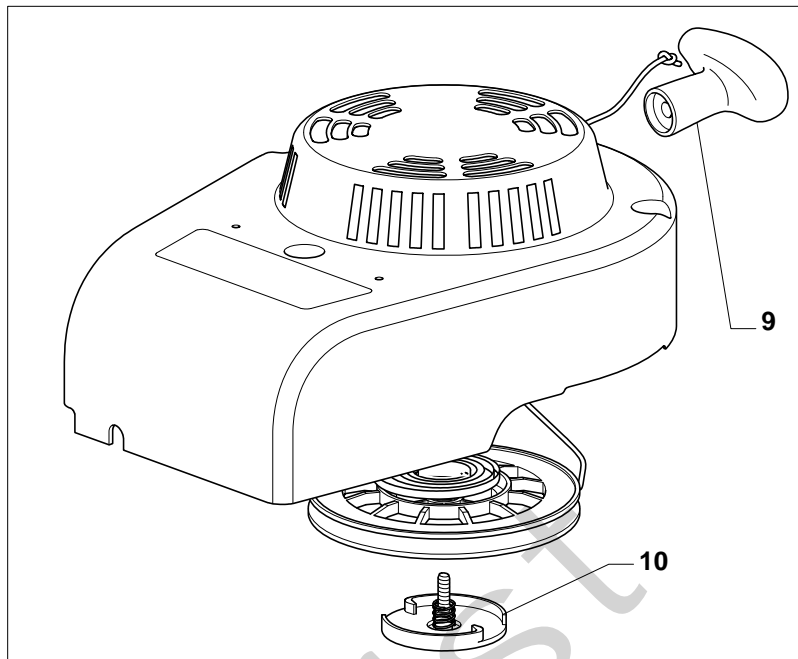

DINO 47

Pos. Fig.	Antal Quantity	Art No Part No	Benämning	Description	Anmärkning Notes
B	1	118550248/0	Gasket Carburettor Assy	Gasket Carburettor Assy	
A	1	118550389/0	Kit Repair, Carburettor	Kit Repair, Carburettor	
1	1	118550276/0	Starter Assy	Starter Assy	
A1	1	118550388/0	Kit Repair, Carburettor	Kit Repair, Carburettor	
2	1	118550336/0	Nut	Nut	
3	1	118550335/0	Starter Cup	Starter Cup	
4	1	118550254/0	Flywheel Fan	Flywheel Fan	
5	1	118550253/0	Flywheel Ass.Y	Flywheel Ass.Y	
6	1	118550301/0	Stud Bolt	Stud Bolt	
7	1	118550255/0	Electronic Coil	Electronic Coil	
9	1	118550274/0	Starter Handle	Starter Handle	
10	1	118550275/0	Starter Pawl Set	Starter Pawl Set	
11	1	118550258/1	Air Cleaner Assy	Air Cleaner Assy	
12	1	118550378/0	Gasket Assy	Gasket Assy	
13	1	118550376/0	Flywheel Brake/Stop Switch Assy	Flywheel Brake/Stop Switch Assy	
14	2	118550302/0	Stud Bolt	Stud Bolt	
15	1	118550340/0	Fuel Pipe	Fuel Pipe	
16	1	118550259/0	Remote Control Assy	Remote Control Assy	
17	2	118550298/0	Stud Bolt	Stud Bolt	
18	1	118550339/0	Fuel Cap	Fuel Cap	
19	1	118550314/0	Fuel Filter	Fuel Filter	
20	1	118550316/0	Tank	Tank	
21A	1	118550396/0	Air Cleaner Cover	Air Cleaner Cover	
21	1	118550452/0	Air Filter	Air Filter	
22	1	118550337/0	Casing Clamp	Casing Clamp	
23	1	118550338/0	Screw	Screw	
24	1	118550397/0	Governor Link	Governor Link	
25	1	118550260/0	Spring	Spring	
26	1	118550266/0	Arm Governor Assy	Arm Governor Assy	
27	1	118550263/0	Spring	Spring	
28	1	118550264/0	Choke Control Rod	Choke Control Rod	
29	1	118550390/0	Carburettor	Carburettor	
30	1	118550315/0	Stud Bolt	Stud Bolt