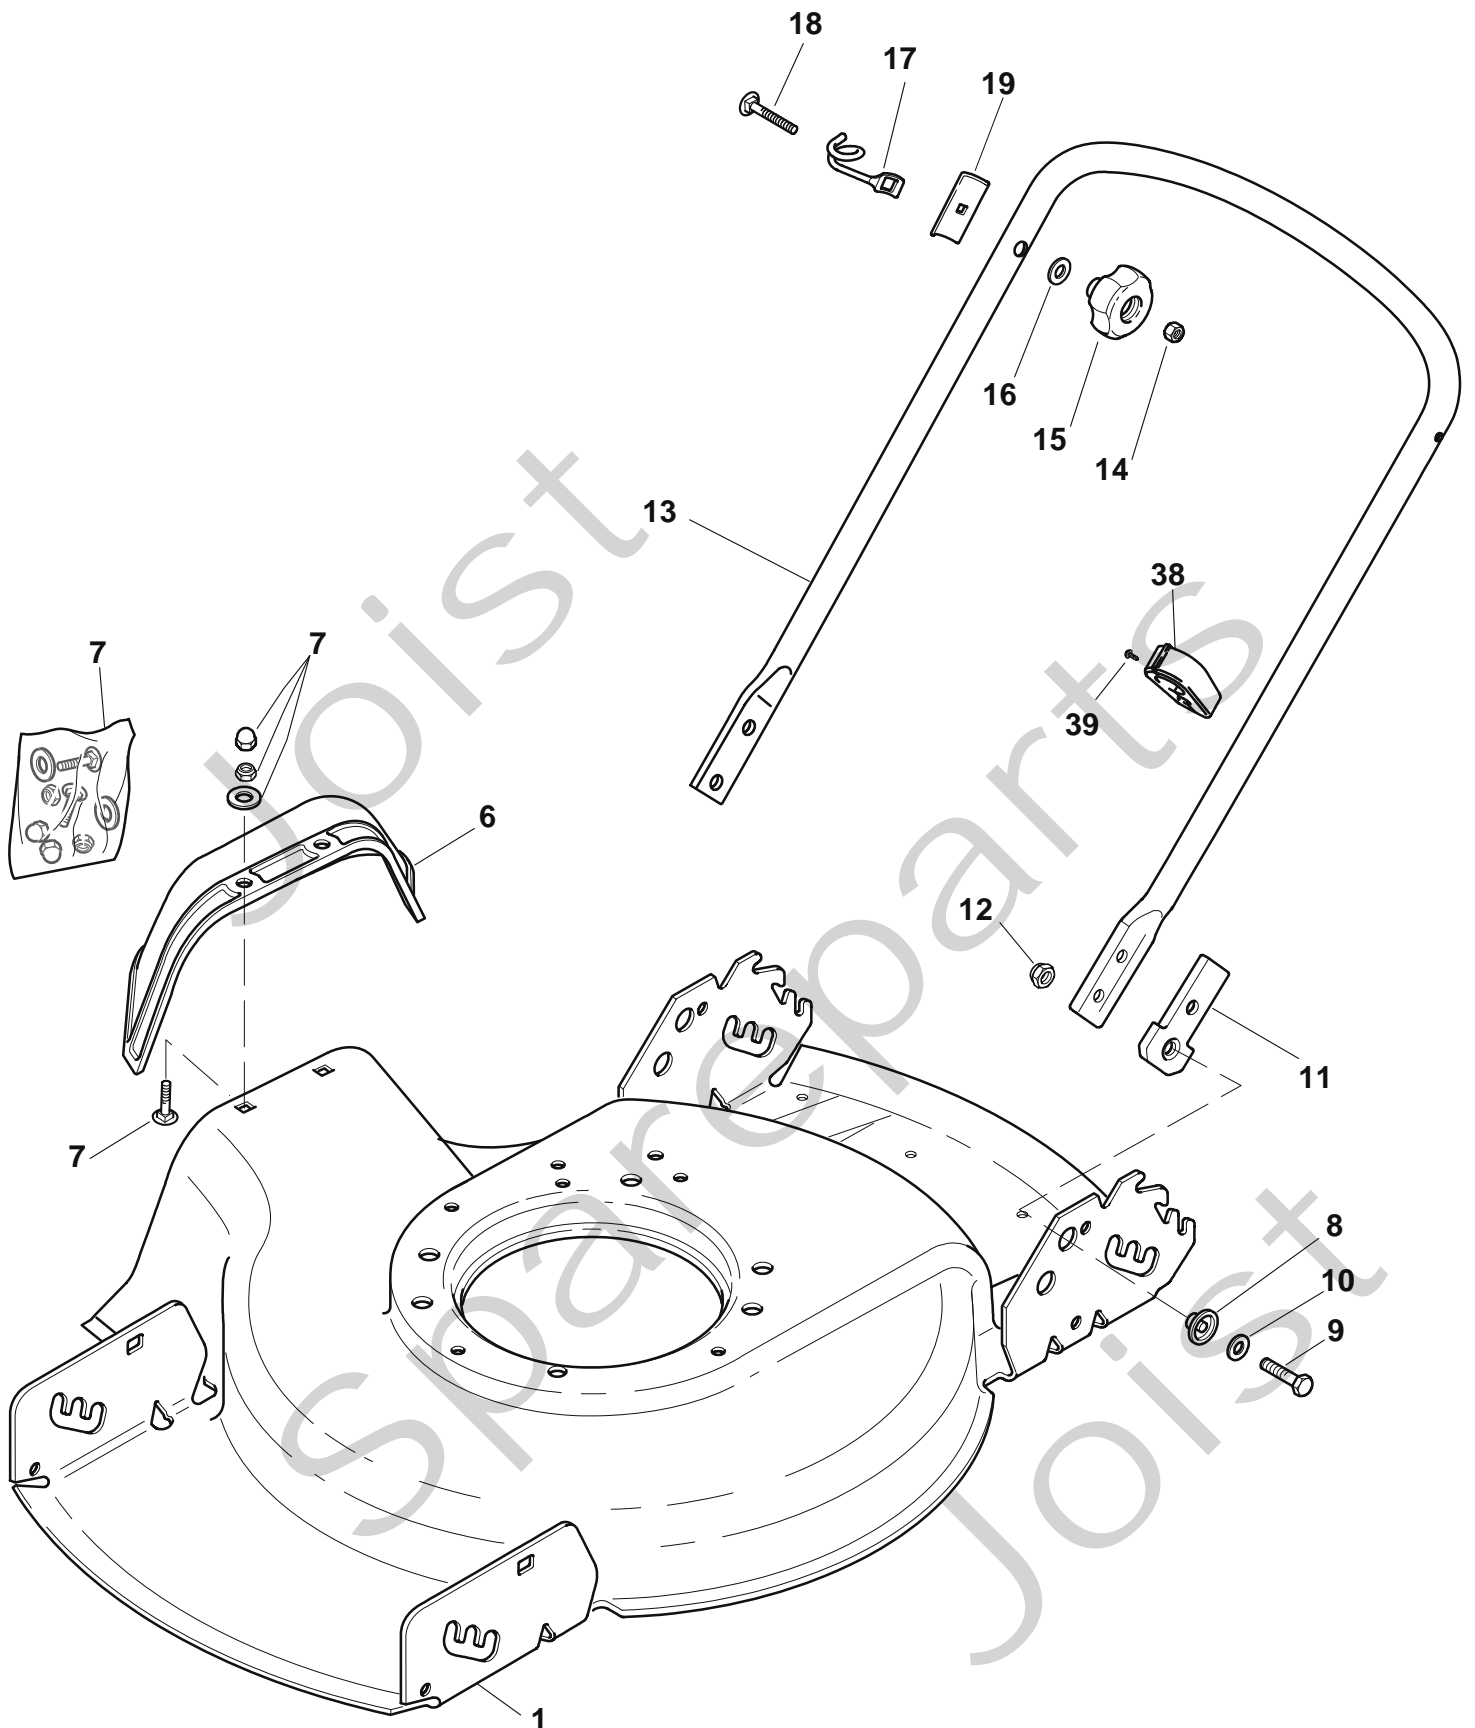

DINO 47

Pos. Fig.	Antal Quantity	Art No Part No	Benämning	Description	Anmärkning Notes
1	1	81002984/0	Chassi-gul	Deck Yellow	
6	1	22600159/0	Skydd	Protection	
7	1	81008502/0	Skruvsats	Outfit, Screws	
8	4	22041958/0	Bussning	Isolation Compass	
9	4	12793701/0	Skruv	Screw	
10	4	22671651/0	Bricka	Washer	
11	2	22551577/0	Isoleringsplatta	Plate	
12	4	12155000/0	Mutter	Nut	
13	1	81006639/0	Styre-underdel	Handle, Lower Part	
14	2	12361005/0	Mutter	Nut	
15	2	22399810/0	Knopp	Knob	
16	2	12521350/0	Bricka	Washer	
17	1	22430311/0	Fjäder	Guide Spring	
18	2	12820655/0	Skruv	Screw	
19	2	22545137/0	Fästplatta	Plate For Handle Fastening	
38	1	22192001/0	Kabelhållare	Anchor Clamp	
39	1	12728691/0	Skruv	Screw