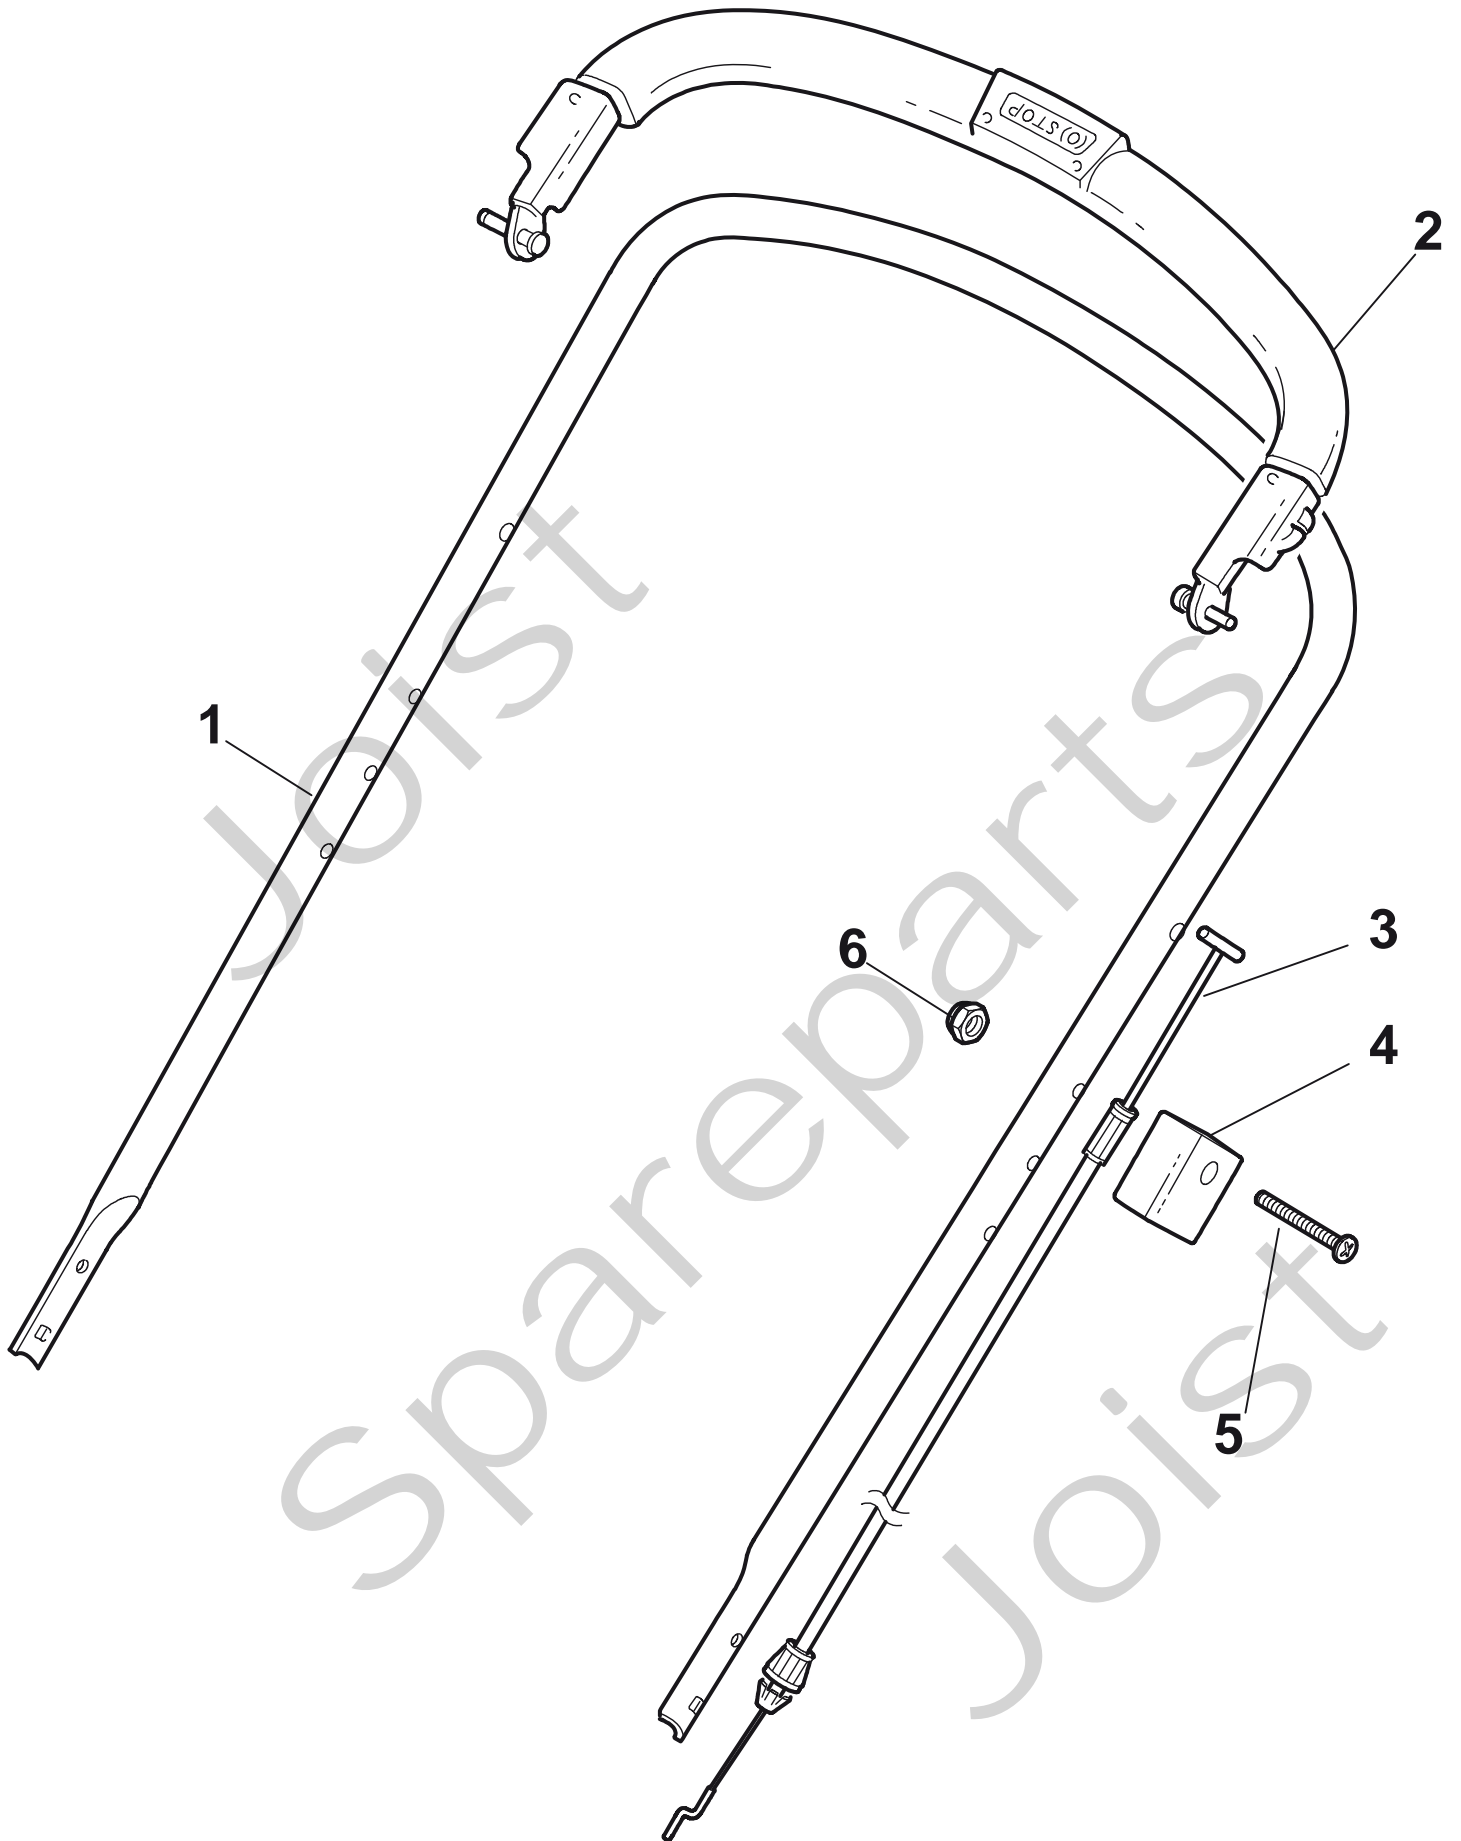

Genuine Spare Parts

www.stiga.com

DINO 47 B Model Year 2011

- Use GLOBAL GARDEN PRODUCT Genuine Spare Parts specified in the parts list for repair and/or replacement.
- The contents described in the parts list may change due to improvement.
- The drawings of the spare parts are only indicative and might not represent the part in question exactly.
- The indications "right" - "left" - "front" - "rear" refer to the position of the operator when using the machine.
- When placing orders of parts for repair and/or replacement, make sure that the illustrated parts list is the one applying to the machine's year of manufacture, as shown on the identification plate attached to the machine.

The STIGA logo is located in the bottom right corner of the page. It consists of the word "STIGA" in a bold, white, sans-serif font, with a registered trademark symbol (®) to its upper right. The text is set against a black rectangular background.

DINO 47 B

Pos. Fig.	Antal Quantity	Art No Part No	Benämning	Description	Anmärkning Notes
1	1	81006618/1	Styre-överdel	Handle, Upper Part	
2	1	81003298/1	Reglagebygel	Lever, Engine Brake	
3	1	81000685/0	Motorbromswire	Cable, Thread Engine Brake	
4	1	22551640/0	Plåt	Plate	
5	1	12727783/0	Skruv	Screw	
6	1	12154510/0	Mutter	Nut	

DINO 47 B

Pos. Fig.	Antal Quantity	Art No Part No	Benämning	Description	Anmärkning Notes
1	1	12291000/0	Mutter	Nut	
2	1	12581500/0	Stift	Grower	
3	1	22171005/0	Distans	Spacer	
4	1	12521360/0	Bricka	Washer	
5	1	12508100/0	Rivet	Spring Washer	
6	1	81007220/0	Gasarm	Lever, Throttle	
7	1	81007080/0	Gaswire	Throttle Cable	
8	1	12815000/0	Skruv	Screw	
9	1	114356905/0	Dekal	Label	