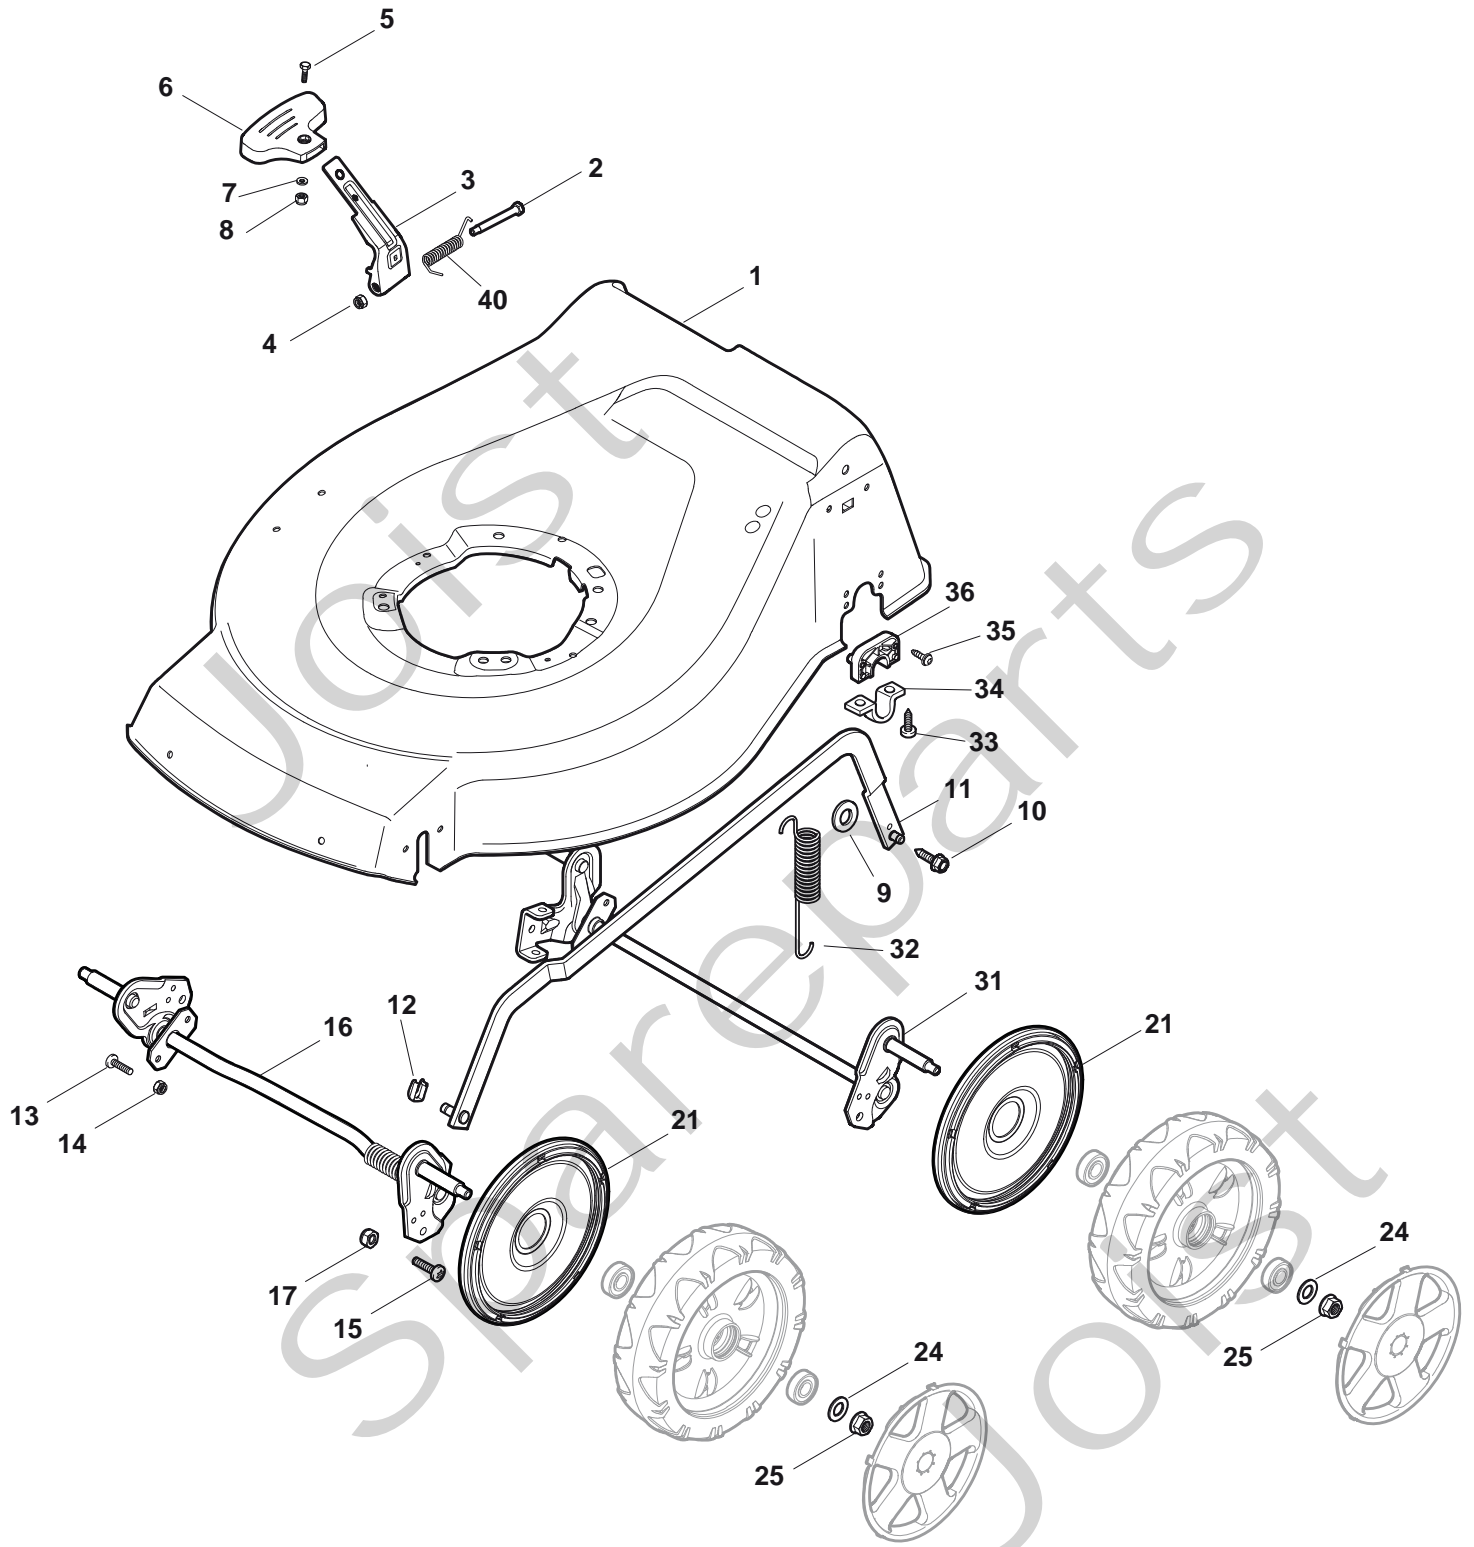

Genuine Spare Parts

www.stiga.com

TURBO 48 PLUS B Model Year 2011

- Use GLOBAL GARDEN PRODUCT Genuine Spare Parts specified in the parts list for repair and/or replacement.
- The contents described in the parts list may change due to improvement.
- The drawings of the spare parts are only indicative and might not represent the part in question exactly.
- The indications "right" - "left" - "front" - "rear" refer to the position of the operator when using the machine.
- When placing orders of parts for repair and/or replacement, make sure that the illustrated parts list is the one applying to the machine's year of manufacture, as shown on the identification plate attached to the machine.

TURBO 48 PLUS B

TURBO 48 PLUS B

Pos. Fig.	Antal Quantity	Art No Part No	Benämning	Description	Anmärkning Notes
1	1	381003914/0	Chassi-gul	Deck Yellow	
2	1	122534131/0	Remstyrning	Pin	
3	1	322322851/0	Höjdinställningsspak	Lever, Height Adjustment	
4	1	12154510/0	Mutter	Nut	
5	1	12788512/0	Skruv	Screw	
6	1	322394503/0	Knopp	Knob	
7	1	12521310/0	Bricka	Washer	
8	1	12150000/0	Mutter	Nut	
9	1	12369500/0	Bricka	Washer	
10	1	122943013/0	Skruv	Screw	
11	1	381002029/0	Höjdinställn.stång	Rod, Height Adjustment	
12	1	112436051/0	Plåt	Plate	
13	3	112727803/0	Skruv	Screw	
14	3	12154510/0	Mutter	Nut	
15	1	112727801/0	Skruv	Screw	
16	1	381002883/1	Hjulaxel-fram	Axle, Front Wheels	
17	1	12154510/0	Mutter	Nut	
21	4	322600145/0	Hjulskydd	Protection, Wheel	
24	4	12521350/0	Bricka	Washer	
25	4	12155000/0	Mutter	Nut	
31	1	381002823/0	Hjulaxel-bakre	Axle, Rear Wheels	
32	4	112727801/0	Skruv	Screw	
33	4	12154510/0	Mutter	Nut	
40	1	122446192/0	Fjäder	Spring	