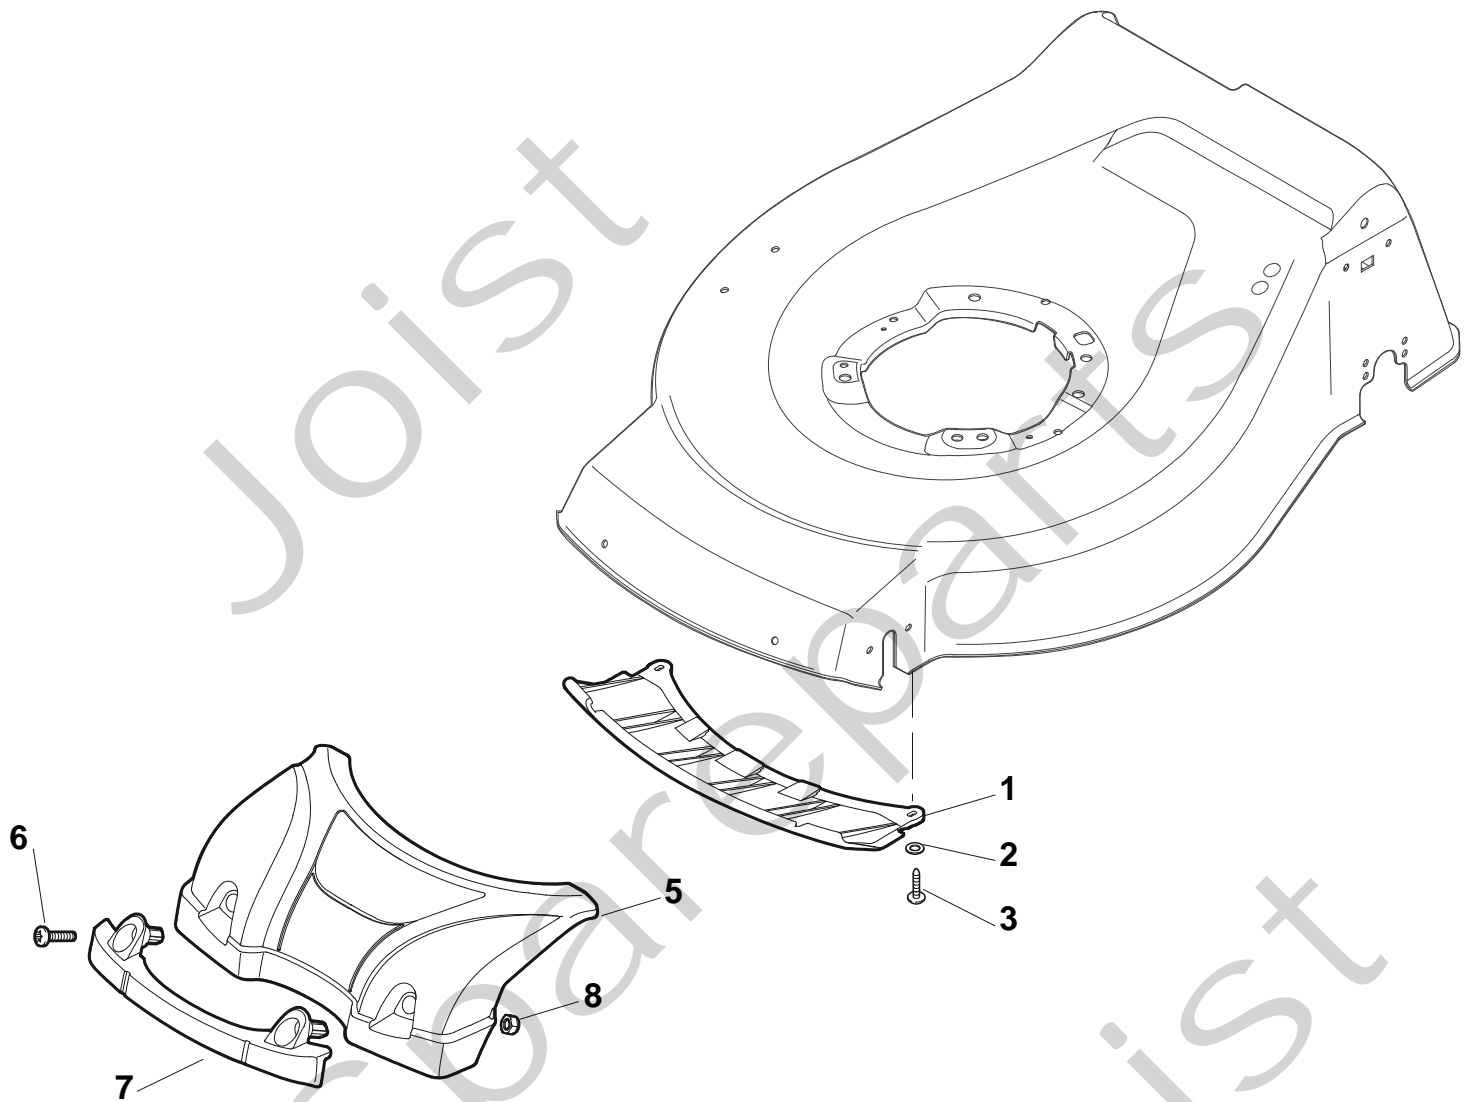

Genuine Spare Parts

www.stiga.com

TURBO 48 PLUS B Model Year 2011

- Use GLOBAL GARDEN PRODUCT Genuine Spare Parts specified in the parts list for repair and/or replacement.
- The contents described in the parts list may change due to improvement.
- The drawings of the spare parts are only indicative and might not represent the part in question exactly.
- The indications "right" - "left" - "front" - "rear" refer to the position of the operator when using the machine.
- When placing orders of parts for repair and/or replacement, make sure that the illustrated parts list is the one applying to the machine's year of manufacture, as shown on the identification plate attached to the machine.

TURBO 48 PLUS B

TURBO 48 PLUS B

Pos. Fig.	Antal Quantity	Art No Part No	Benämning	Description	Anmärkning Notes
1	1	381003914/0	Chassi-gul	Deck Yellow	
2	1	122534131/0	Remstyrning	Pin	
3	1	322322851/0	Höjdinställningsspak	Lever, Height Adjustment	
4	1	12154510/0	Mutter	Nut	
5	1	12788512/0	Skruv	Screw	
6	1	322394503/0	Knopp	Knob	
7	1	12521310/0	Bricka	Washer	
8	1	12150000/0	Mutter	Nut	
9	1	12369500/0	Bricka	Washer	
10	1	122943013/0	Skruv	Screw	
11	1	381002029/0	Höjdinställn.stång	Rod, Height Adjustment	
12	1	112436051/0	Plåt	Plate	
13	3	112727803/0	Skruv	Screw	
14	3	12154510/0	Mutter	Nut	
15	1	112727801/0	Skruv	Screw	
16	1	381002883/1	Hjulaxel-fram	Axle, Front Wheels	
17	1	12154510/0	Mutter	Nut	
21	4	322600145/0	Hjulskydd	Protection, Wheel	
24	4	12521350/0	Bricka	Washer	
25	4	12155000/0	Mutter	Nut	
31	1	381002823/0	Hjulaxel-bakre	Axle, Rear Wheels	
32	4	112727801/0	Skruv	Screw	
33	4	12154510/0	Mutter	Nut	
40	1	122446192/0	Fjäder	Spring	