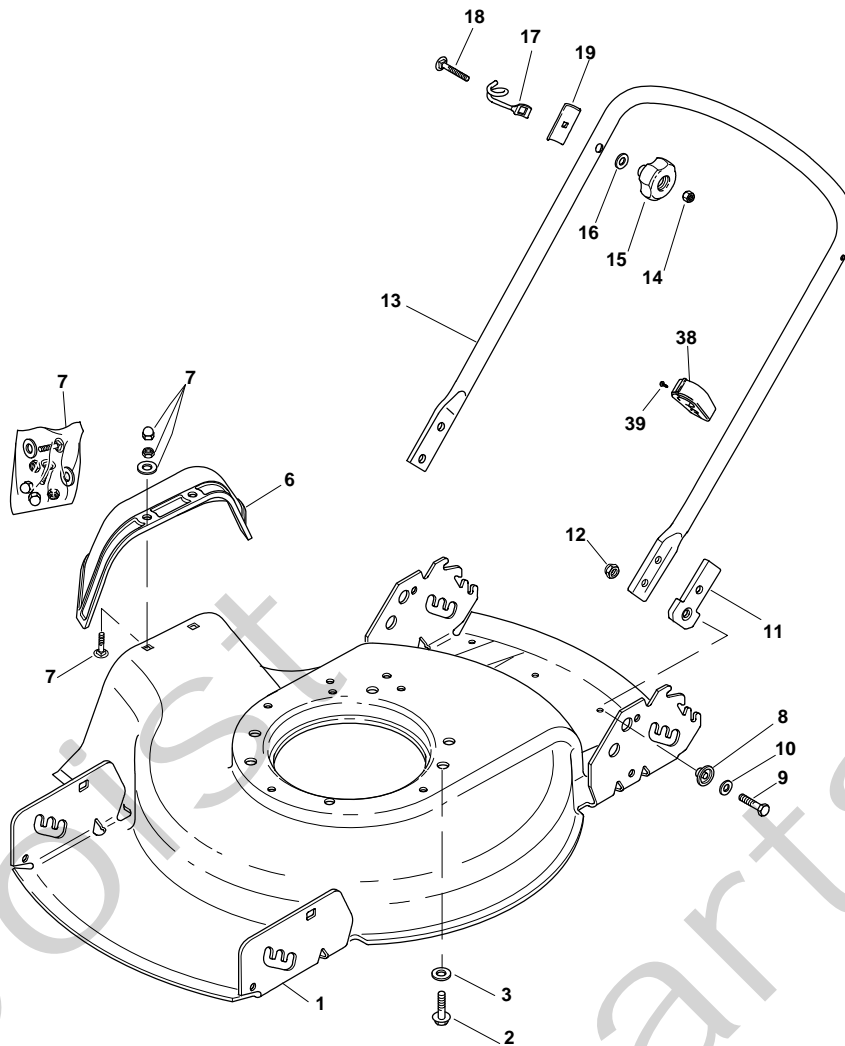

Genuine Spare Parts

www.stiga.com

DINO 47 Model Year 2010

- Use GLOBAL GARDEN PRODUCT Genuine Spare Parts specified in the parts list for repair and/or replacement.
- The contents described in the parts list may change due to improvement.
- The drawings of the spare parts are only indicative and might not represent the part in question exactly.
- The indications "right" - "left" - "front" - "rear" refer to the position of the operator when using the machine.
- When placing orders of parts for repair and/or replacement, make sure that the illustrated parts list is the one applying to the machine's year of manufacture, as shown on the identification plate attached to the machine.

Pos. Fig.	Antal Quantity	Art No Part No	Benämning	Description	Anmärkning Notes
1	1	381003758/0			
2	3	112735108/1	Skruv	Screw	
3	3	12521355/0	Bricka	Washer	
6	1	22600159/0	Utkastskydd	Protection	
7	1	81008502/0	Skravsats	Outfit, Screws	
8	4	22041958/0	Isoleringshylsa	Isolation Compass	
9	4	12793701/0	Skruv	Screw	
10	4	22671651/0	Bricka	Washer	
11	2	22551577/0	Isoleringsplatta	Plate	
12	4	12155000/0	Mutter	Nut	
13	1	81006639/0	Styre-underdel	Handle, Lower Part	
14	2	12361005/0	Mutter	Nut	
15	2	22399810/0	Lås ratt	Knob	
16	2	12521350/0	Bricka	Washer	
17	1	22430311/0	Ögla	Guide Spring	
18	2	12820655/0	Skruv	Screw	
19	2	22545137/0	Förstärkning	Plate For Handle Fastening	
38	1	22192001/0	Kabelhållare	Anchor Clamp	
39	1	12728691/0	Skruv	Screw	

Pos. Fig.	Antal Quantity	Art No Part No	Benämning	Description	Anmärkning Notes
1	1	81006618/1	Styre-överdel	Handle, Upper Part	
2	1	81003298/1	Reglagebygel	Lever, Engine Brake	
3	1	81000685/0	Motorbromswire	Cable, Thread Motor Brake	
4	1	22551640/0	Wirefäste	Plate	
5	1	12727783/0	Skruv	Screw	
6	1	12154510/0	Mutter	Nut	