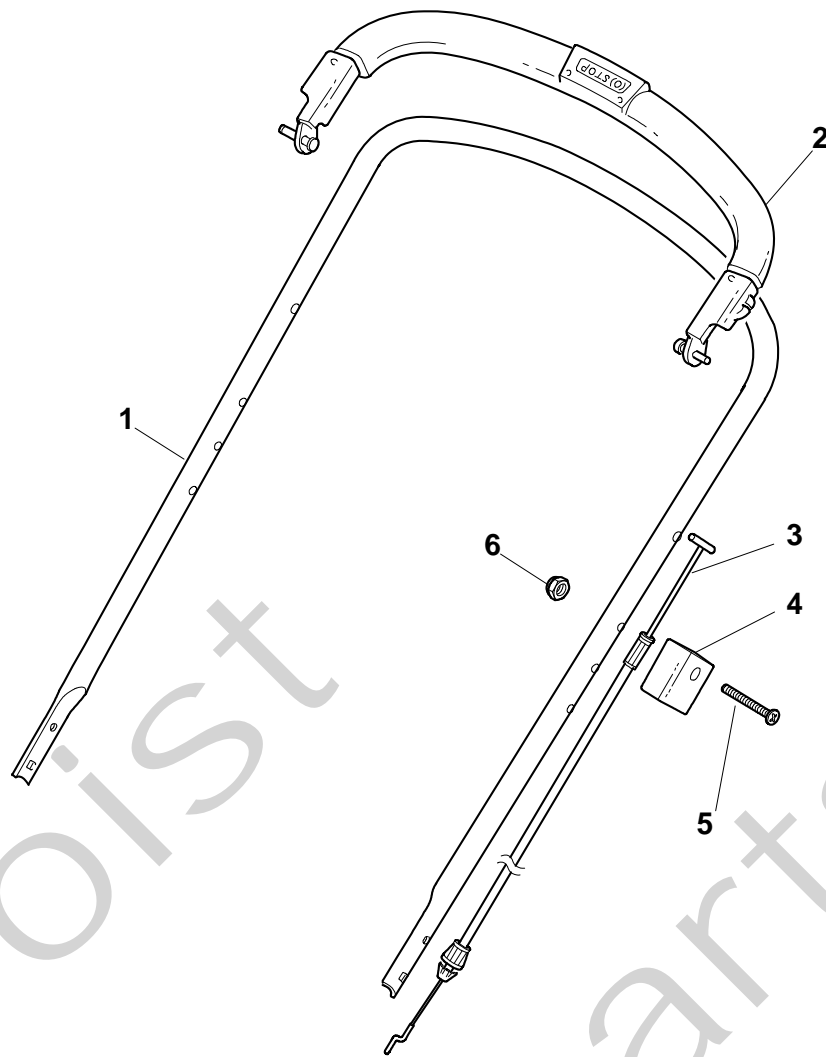

Genuine Spare Parts

www.stiga.com

DINO 47 Model Year 2010

- Use GLOBAL GARDEN PRODUCT Genuine Spare Parts specified in the parts list for repair and/or replacement.
- The contents described in the parts list may change due to improvement.
- The drawings of the spare parts are only indicative and might not represent the part in question exactly.
- The indications "right" - "left" - "front" - "rear" refer to the position of the operator when using the machine.
- When placing orders of parts for repair and/or replacement, make sure that the illustrated parts list is the one applying to the machine's year of manufacture, as shown on the identification plate attached to the machine.

Pos. Fig.	Antal Quantity	Art No Part No	Benämning	Description	Anmärkning Notes
1	1	381003758/0			
2	3	112735108/1	Skruv	Screw	
3	3	12521355/0	Bricka	Washer	
6	1	22600159/0	Utkastskydd	Protection	
7	1	81008502/0	Skravsats	Outfit, Screws	
8	4	22041958/0	Isoleringshylsa	Isolation Compass	
9	4	12793701/0	Skruv	Screw	
10	4	22671651/0	Bricka	Washer	
11	2	22551577/0	Isoleringsplatta	Plate	
12	4	12155000/0	Mutter	Nut	
13	1	81006639/0	Styre-underdel	Handle, Lower Part	
14	2	12361005/0	Mutter	Nut	
15	2	22399810/0	Lås ratt	Knob	
16	2	12521350/0	Bricka	Washer	
17	1	22430311/0	Ögla	Guide Spring	
18	2	12820655/0	Skruv	Screw	
19	2	22545137/0	Förstärkning	Plate For Handle Fastening	
38	1	22192001/0	Kabelhållare	Anchor Clamp	
39	1	12728691/0	Skruv	Screw	

Pos. Fig.	Antal Quantity	Art No Part No	Benämning	Description	Anmärkning Notes
1	1	81006618/1	Styre-överdel	Handle, Upper Part	
2	1	81003298/1	Reglagebygel	Lever, Engine Brake	
3	1	81000685/0	Motorbromswire	Cable, Thread Motor Brake	
4	1	22551640/0	Wirefäste	Plate	
5	1	12727783/0	Skruv	Screw	
6	1	12154510/0	Mutter	Nut	