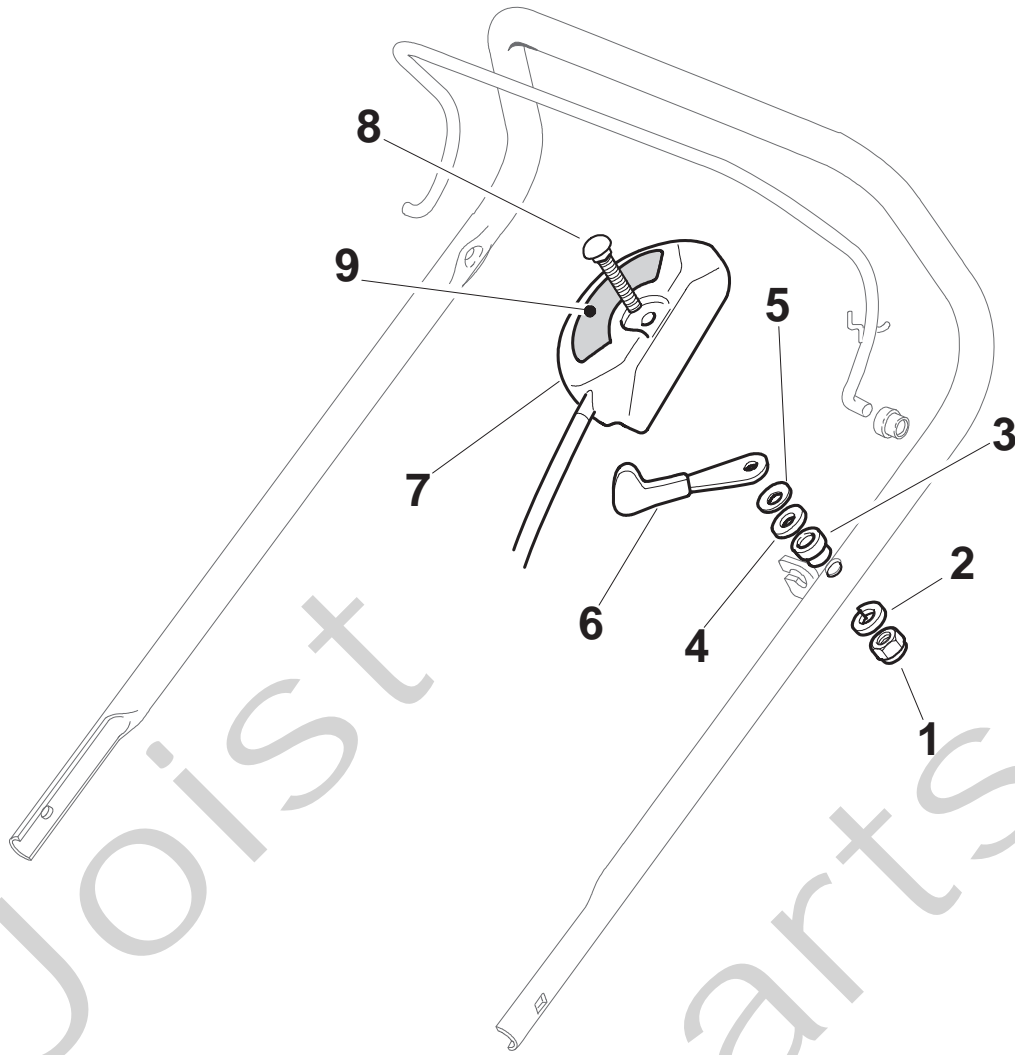

Genuine Spare Parts

www.stiga.com

DINO 47 Model Year 2010

- Use GLOBAL GARDEN PRODUCT Genuine Spare Parts specified in the parts list for repair and/or replacement.
- The contents described in the parts list may change due to improvement.
- The drawings of the spare parts are only indicative and might not represent the part in question exactly.
- The indications "right" - "left" - "front" - "rear" refer to the position of the operator when using the machine.
- When placing orders of parts for repair and/or replacement, make sure that the illustrated parts list is the one applying to the machine's year of manufacture, as shown on the identification plate attached to the machine.

Pos. Fig.	Antal Quantity	Art No Part No	Benämning	Description	Anmärkning Notes
1	1	381003758/0			
2	3	112735108/1	Skruv	Screw	
3	3	12521355/0	Bricka	Washer	
6	1	22600159/0	Utkastskydd	Protection	
7	1	81008502/0	Skravsats	Outfit, Screws	
8	4	22041958/0	Isoleringshylsa	Isolation Compass	
9	4	12793701/0	Skruv	Screw	
10	4	22671651/0	Bricka	Washer	
11	2	22551577/0	Isoleringsplatta	Plate	
12	4	12155000/0	Mutter	Nut	
13	1	81006639/0	Styre-underdel	Handle, Lower Part	
14	2	12361005/0	Mutter	Nut	
15	2	22399810/0	Lås ratt	Knob	
16	2	12521350/0	Bricka	Washer	
17	1	22430311/0	Ögla	Guide Spring	
18	2	12820655/0	Skruv	Screw	
19	2	22545137/0	Förstärkning	Plate For Handle Fastening	
38	1	22192001/0	Kabelhållare	Anchor Clamp	
39	1	12728691/0	Skruv	Screw	

Pos. Fig.	Antal Quantity	Art No Part No	Benämning	Description	Anmärkning Notes
1	1	81006618/1	Styre-överdel	Handle, Upper Part	
2	1	81003298/1	Reglagebygel	Lever, Engine Brake	
3	1	81000685/0	Motorbromswire	Cable, Thread Motor Brake	
4	1	22551640/0	Wirefäste	Plate	
5	1	12727783/0	Skruv	Screw	
6	1	12154510/0	Mutter	Nut	