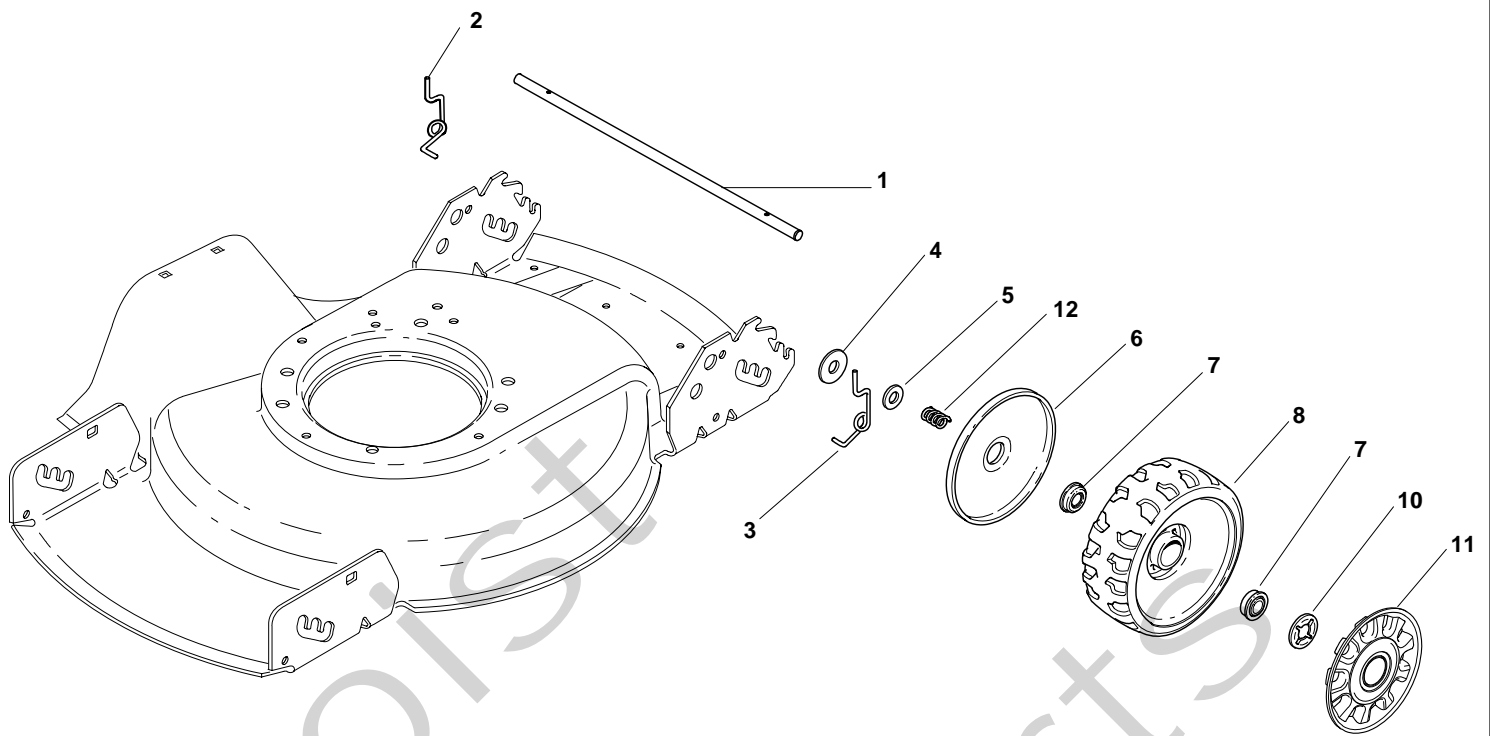

Pos. Fig.	Antal Quantity	Art No Part No	Benämning	Description	Anmärkning Notes
1	2	22033395/0	Axel	Axle	
2	2	22450442/0	Fjäder-hö	R Spring	
3	2	22450441/0	Fjäder-vä	L Spring	
4	4	22671654/0	Bricka	Washer	
5	4	22671659/0	Bricka	Washer	
6	4	22600095/0	Hjulskydd	Protection	
7	8	22122200/0	Kullager	Bearing	
8	4	22686091/1	Hjul	Wheel	
10	4	22020050/0	Låsbricka	Elastic Washer	
11	4	322110593/0	Navkapsel	Hub Cap	
12	4	22430215/0	Fjäder	Spring