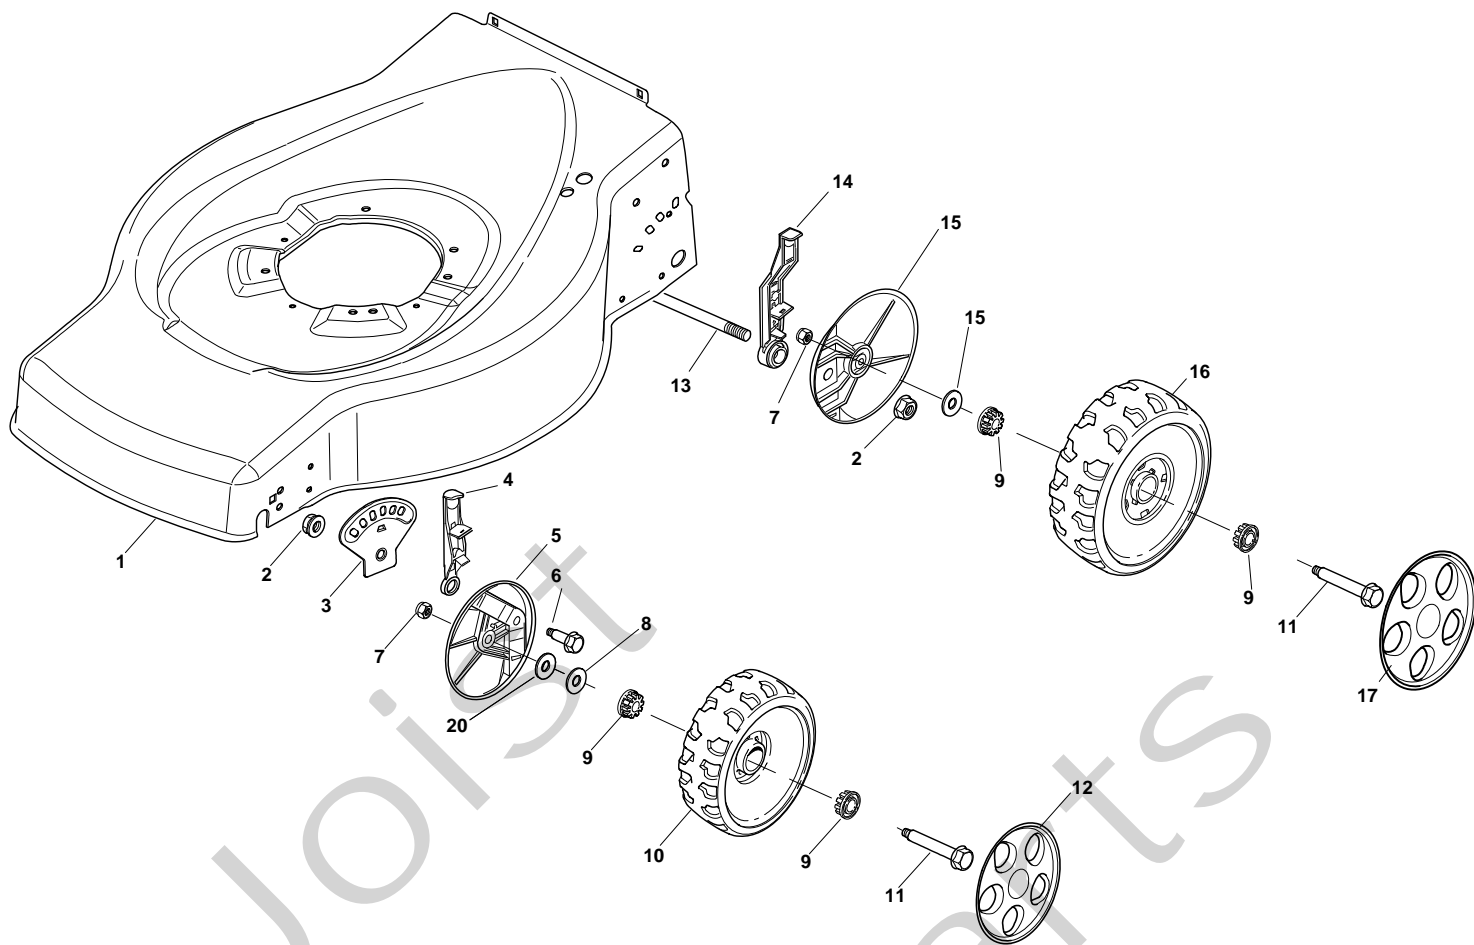

Genuine Spare Parts

www.stiga.com

COMBI 46 B Model Year 2010

- Use GLOBAL GARDEN PRODUCT Genuine Spare Parts specified in the parts list for repair and/or replacement.
- The contents described in the parts list may change due to improvement.
- The drawings of the spare parts are only indicative and might not represent the part in question exactly.
- The indications "right" - "left" - "front" - "rear" refer to the position of the operator when using the machine.
- When placing orders of parts for repair and/or replacement, make sure that the illustrated parts list is the one applying to the machine's year of manufacture, as shown on the identification plate attached to the machine.

COMBI 46 B - Model Year 2010

Pos. Fig.	Antal Quantity	Art No Part No	Benämning	Description	Anmärkning Notes
1	1	81002542/0	Chassi	Deck Yellow	464
2	4	22131750/0	Mutter	Nut	
3	2	22735557/0	Höjdinst.sektor	Sector, Height Adjustment	
4	2	81003306/0	Inställningsspak	Lever, Height Adjustment	
5	2	322600170/0	Hjulskydd	Protection, Wheel	
6	2	22524324/0	Ansatsbult	Pin	
7	4	12155000/0	Mutter	Nut	
8	4	25670011/0	Bricka	Washer	
9	8	22034508/0	Bussning	Bush	
10	2	22686091/1	Hjul	Wheel	
11	4	22524341/0	Hjulbult	Pin	
12	2	322110595/0	Navkapsel-gul	Hub Cap Yellow	
13	1	22033364/0	Hjulaxel	Axle, Rear Wheels	
14	2	81003307/0	Höjdinst.spak	Lever, Height Adjustment	
15	2	22600098/0	Hjulskydd	Protection	
16	2	22686092/0	Hjul	Wheel	
17	2	322110621/0	Navkapsel-gul	Hub Cap Yellow	
20	2	12530150/0	Bricka	Washer	

Pos. Fig.	Antal Quantity	Art No Part No	Benämning	Description	Anmärkning Notes
1	1	12291000/0	Mutter	Nut	
2	1	12581500/0	Låsbricka	Grower	
3	1	22171005/0	Distans	Spacer	
4	1	12521360/0	Bricka	Washer	
5	1	12508100/0	Låsbricka	Washer	
6	1	81007220/0	Gasarm	Lever, Throttle	
7	1	81007079/0	Gaswire	Cable, Trottle	
8	1	12815000/0	Skruv	Screw	
9	1	14356703/0	Dekal	Label	