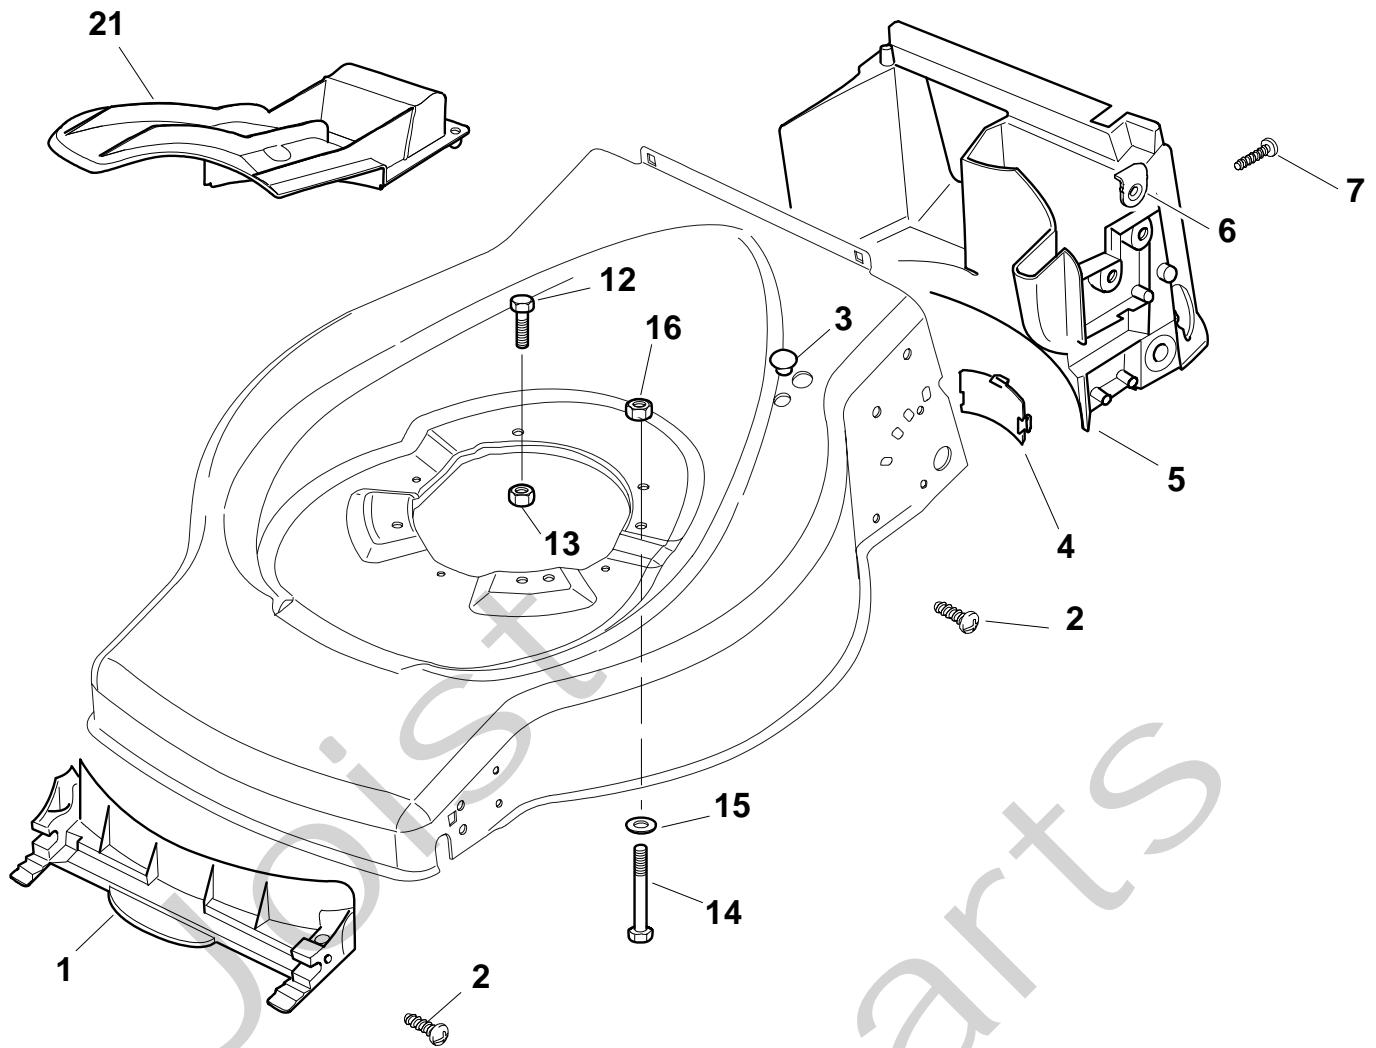

Pos. Fig.	Antal Quantity	Art No Part No	Benämning	Description	Anmärkning Notes
1	1	22108271/0	Ledplåt-främre	Front Conveyor Assy	
2	6	12728686/0	Skruv	Screw	
3	1	322820077/0	Plugg	Cap	
4	1	22109532/0	Lock	Cover	
5	1	22108272/2	Ledplåt-bakre	Rear Conveyor Assy	
6	4	322545189/0	Plåt	Plate	
7	2	12728686/0	Skruv	Screw	
12	3	12793701/0	Skruv	Screw	
13	3	12293201/0	Mutter	Nut	
14	1	12691800/0	Skruv	Screw	
15	1	12521350/0	Bricka	Washer	
16	1	12155000/0	Mutter	Nut	
21	1	22140226/0	Mulchplugg	Deflector