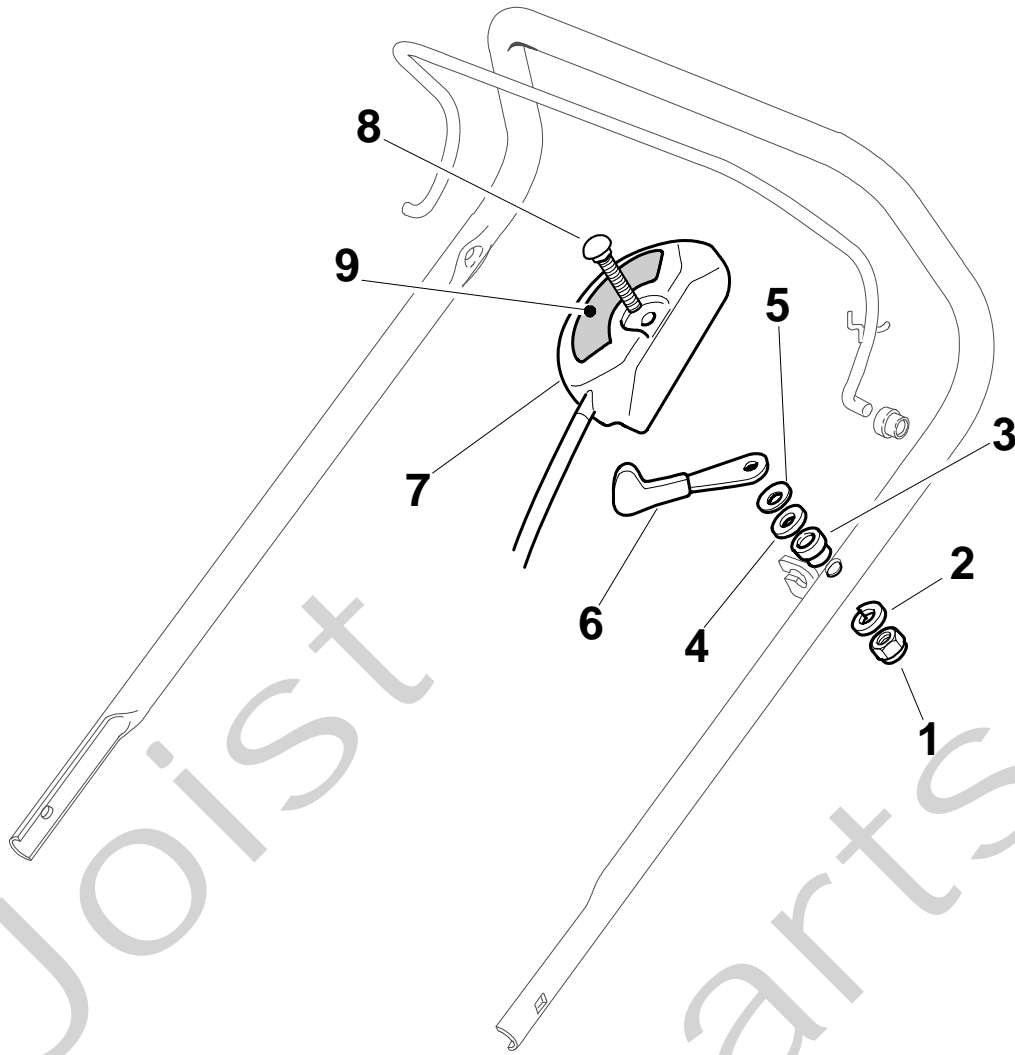

Genuine Spare Parts

www.stiga.com

COMBI 46 B Model Year 2010

- Use GLOBAL GARDEN PRODUCT Genuine Spare Parts specified in the parts list for repair and/or replacement.
- The contents described in the parts list may change due to improvement.
- The drawings of the spare parts are only indicative and might not represent the part in question exactly.
- The indications "right" - "left" - "front" - "rear" refer to the position of the operator when using the machine.
- When placing orders of parts for repair and/or replacement, make sure that the illustrated parts list is the one applying to the machine's year of manufacture, as shown on the identification plate attached to the machine.

COMBI 46 B - Model Year 2010

Pos. Fig.	Antal Quantity	Art No Part No	Benämning	Description	Anmärkning Notes
1	1	81002542/0	Chassi	Deck Yellow	464
2	4	22131750/0	Mutter	Nut	
3	2	22735557/0	Höjdinst.sektor	Sector, Height Adjustment	
4	2	81003306/0	Inställningsspak	Lever, Height Adjustment	
5	2	322600170/0	Hjulskydd	Protection, Wheel	
6	2	22524324/0	Ansatsbult	Pin	
7	4	12155000/0	Mutter	Nut	
8	4	25670011/0	Bricka	Washer	
9	8	22034508/0	Bussning	Bush	
10	2	22686091/1	Hjul	Wheel	
11	4	22524341/0	Hjulbult	Pin	
12	2	322110595/0	Navkapsel-gul	Hub Cap Yellow	
13	1	22033364/0	Hjulaxel	Axle, Rear Wheels	
14	2	81003307/0	Höjdinst.spak	Lever, Height Adjustment	
15	2	22600098/0	Hjulskydd	Protection	
16	2	22686092/0	Hjul	Wheel	
17	2	322110621/0	Navkapsel-gul	Hub Cap Yellow	
20	2	12530150/0	Bricka	Washer	

Pos. Fig.	Antal Quantity	Art No Part No	Benämning	Description	Anmärkning Notes
1	1	12291000/0	Mutter	Nut	
2	1	12581500/0	Låsbricka	Grower	
3	1	22171005/0	Distans	Spacer	
4	1	12521360/0	Bricka	Washer	
5	1	12508100/0	Låsbricka	Washer	
6	1	81007220/0	Gasarm	Lever, Throttle	
7	1	81007079/0	Gaswire	Cable, Trottle	
8	1	12815000/0	Skruv	Screw	
9	1	14356703/0	Dekal	Label	