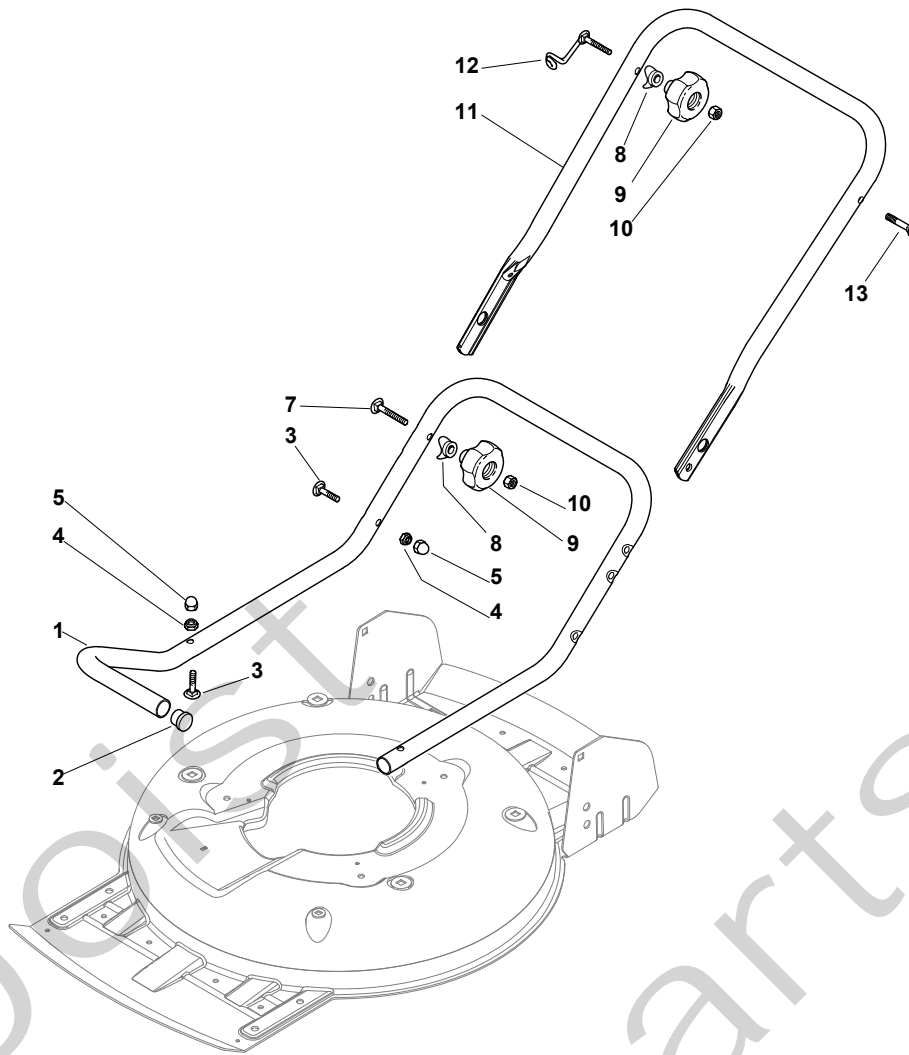

MULTICLIP 50 - Model Year 2010

Pos. Fig.	Antal Quantity	Art No Part No	Benämning	Description	Anmärkning Notes
1	1	81006667/0	Styre-underdel	Handle, Lower Part	
2	2	18566110/0	Plugg	Cap	
3	4	12818900/0	Skruv	Screw	
4	4	12155000/0	Mutter	Nut	
5	4	18203854/0	Tätningshylsa	Protection	
6	4	12818900/0	Skruv	Screw	
7	2	12819201/0	Skruv	Screw	
8	4	22680006/1	Bricka	Washer	
9	4	322399804/1	Knopp	Knob	
10	4	12293200/0	Mutter	Nut	
11	1	81006668/0	Styre-mellandel	Handle, Middle Part	
12	1	81003801/1	Snörhållare	Guide Spring	
13	1	12819201/0	Skruv	Screw