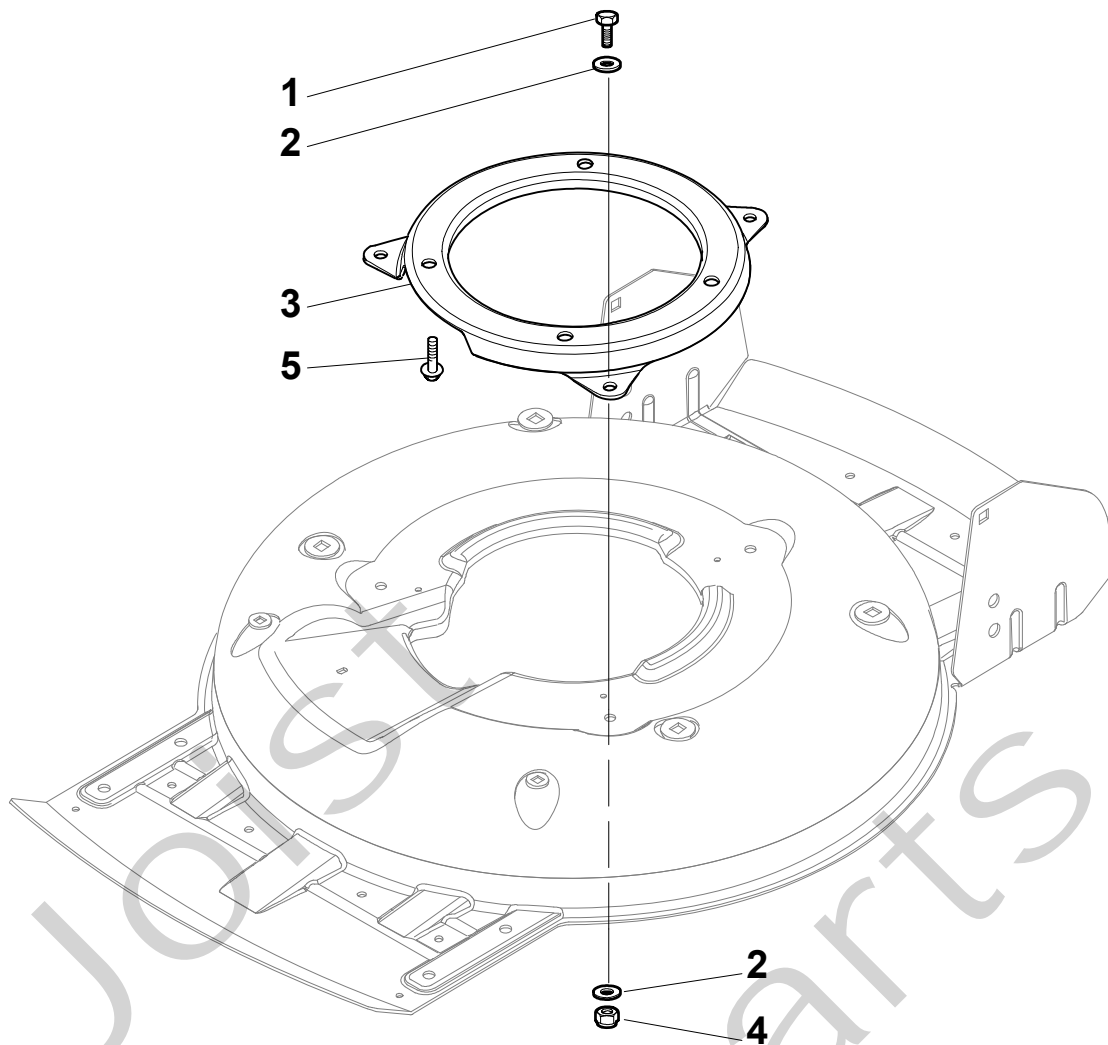

MULTICLIP 50 - Model Year 2010

Pos. Fig.	Antal Quantity	Art No Part No	Benämning	Description	Anmärkning Notes
1	3	12792611/0	Skruv	Screw	
2	6	12523060/0	Bricka	Washer	
3	1	322207219/1	Fläns	Flange	
4	3	12293201/0	Mutter	Nut	
5	3	112735108/1	Skruv	Screw