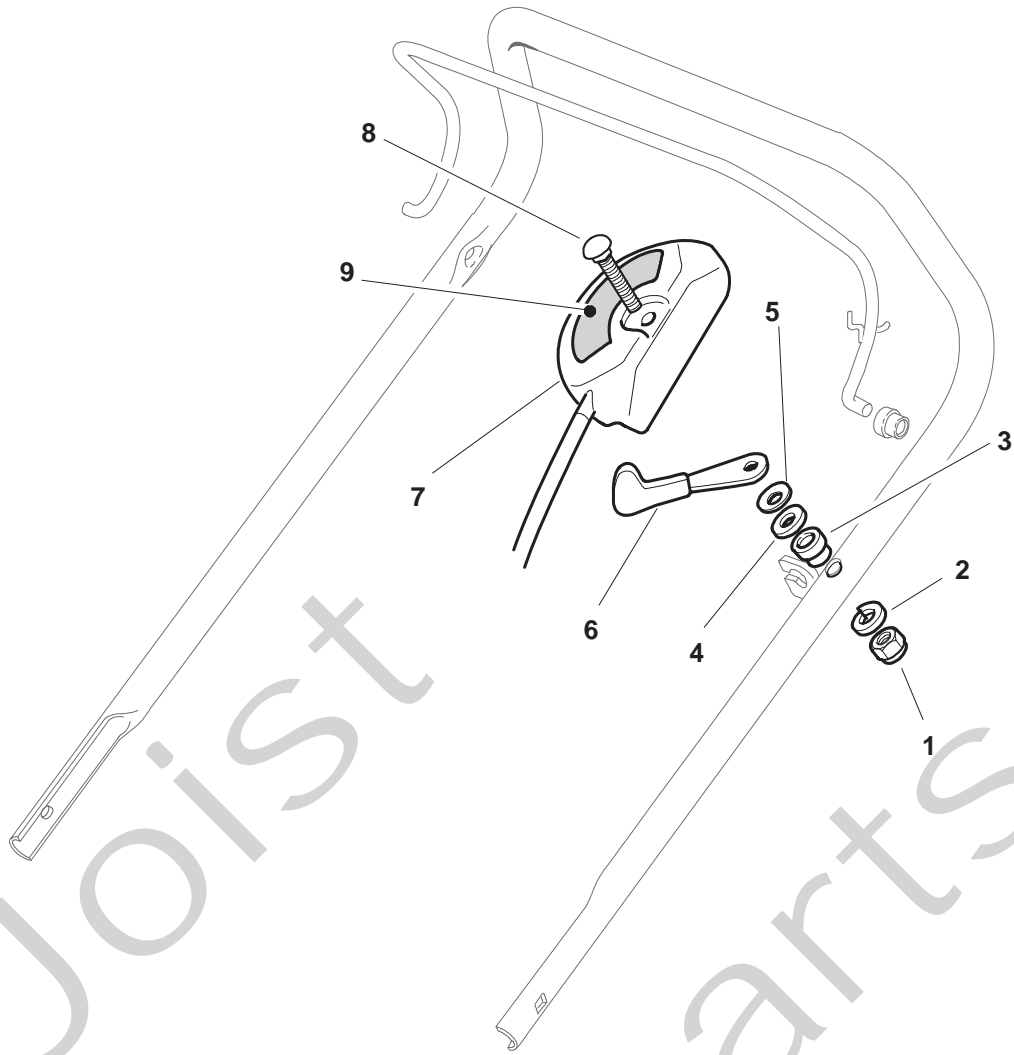

Pos. Fig.	Antal Quantity	Art No Part No	Benämning	Description	Anmärkning Notes
1	1	12291000/0	Mutter	Nut	
1	2	12581500/0	Låsbricka	Grower	
1	3	22171005/0	Distans	Spacer	
1	4	12521360/0	Bricka	Washer	
1	5	12508100/0	Låsbricka	Washer	
1	6	81007220/0	Gasarm	Lever, Throttle	
1	7	81007080/0	Gaswire	Cable, Throttle	
1	8	12815000/0	Skruv	Screw	
1	9	14356702/0	Dekal	Label