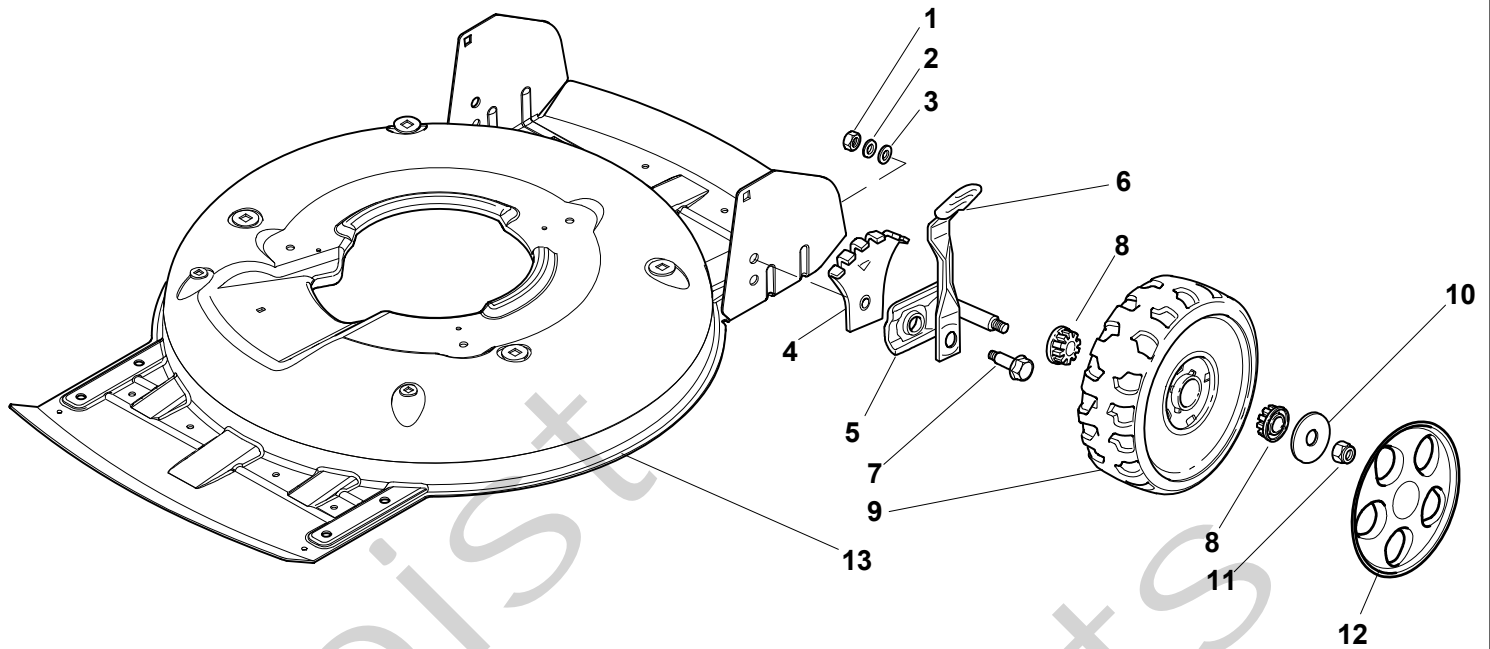

Genuine Spare Parts

www.stiga.com

MULTICLIP 50 Model Year 2010

- Use GLOBAL GARDEN PRODUCT Genuine Spare Parts specified in the parts list for repair and/or replacement.
- The contents described in the parts list may change due to improvement.
- The drawings of the spare parts are only indicative and might not represent the part in question exactly.
- The indications "right" - "left" - "front" - "rear" refer to the position of the operator when using the machine.
- When placing orders of parts for repair and/or replacement, make sure that the illustrated parts list is the one applying to the machine's year of manufacture, as shown on the identification plate attached to the machine.

MULTICLIP 50 - Model Year 2010

Pos. Fig.	Antal Quantity	Art No Part No	Benämning	Description	Anmärkning Notes
1	4	12293200/0	Mutter	Nut	
2	4	12583500/0	Låsbricka	Grower	
3	4	12523070/0	Bricka	Washer	
4	4	22735547/0	Höjdinställ.sektor	Sector, Height Adjustment	
5	4	81005082/0	Hjulfäste	Support, Wheel	
6	4	81003286/0	Höjdinställ.spak	Lever, Height Adjustment	
7	4	22519811/0	Bult	Pin	
8	8	22034508/0	Bussning	Bush	
8	8	22122200/0	Kullager	Bearing	
9	2	22686092/0	Hjul	Wheel	
10	4	12523060/0	Bricka	Washer	
11	4	12155000/0	Mutter	Nut	
12	4	322110595/0	Navkapsel-gul	Hub Cap Yellow	
13	1	81002907/1	Chassi	Deck Yellow	