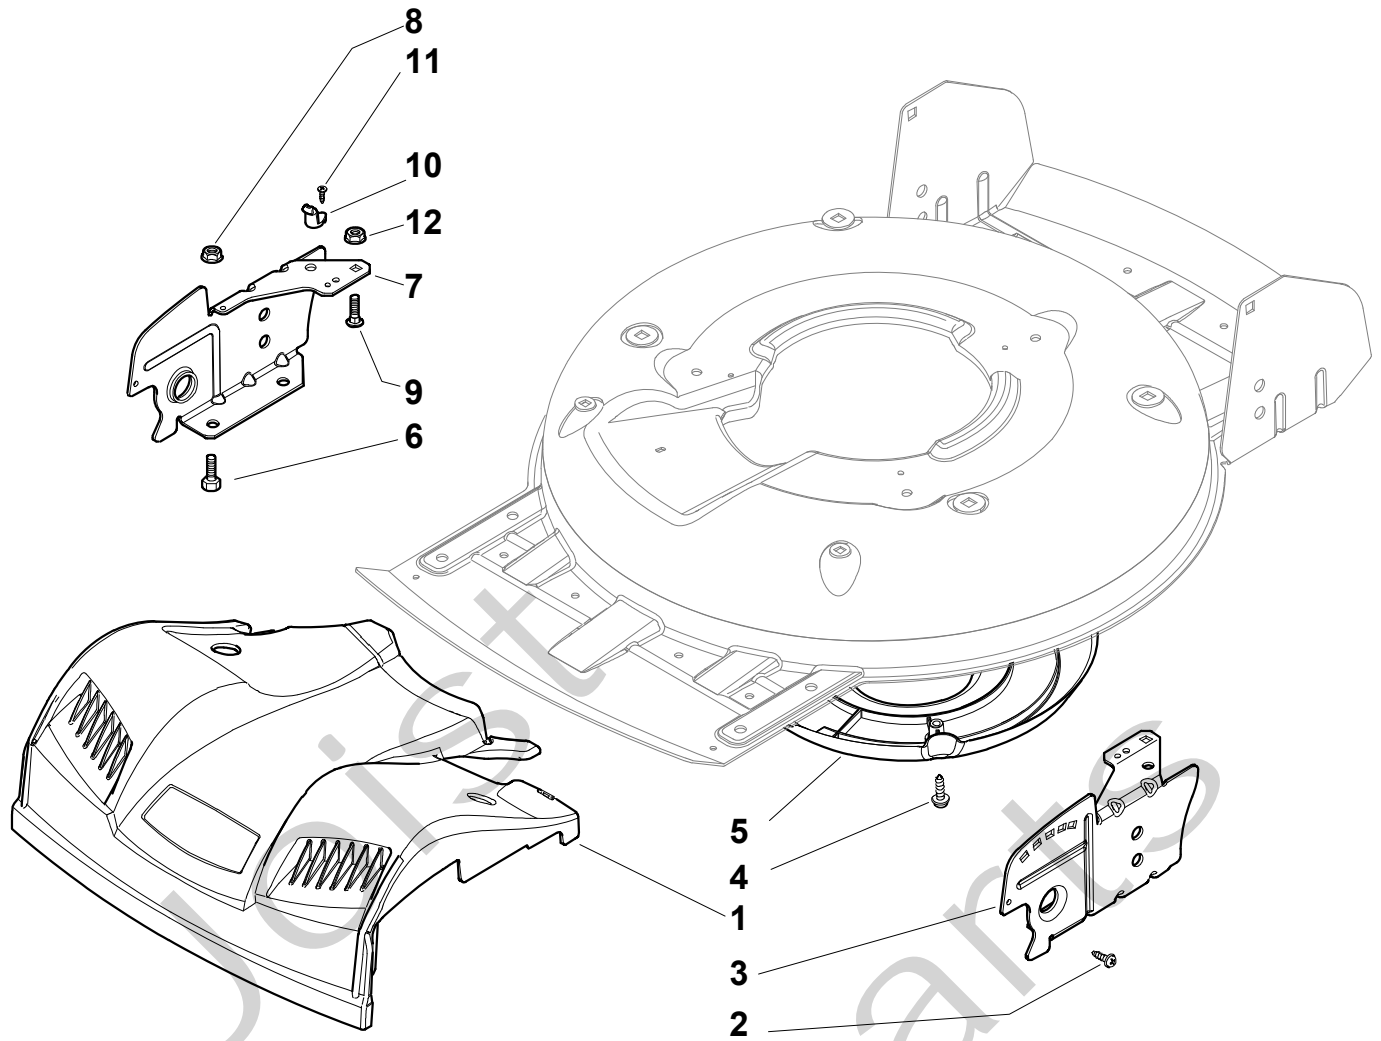

Pos. Fig.	Antal Quantity	Art No Part No	Benämning	Description	Anmärkning Notes
1	1	322226133/0	Frontkåpa-svart	Mask, Black	
2	2	12728523/0	Skruv	Screw	
3	1	22778421/0	Fäste-vä	Bracket, L	
4	3	12728530/0	Skruv	Screw	
5	1	22060220/0	Skydd	Protection	
6	4	12792611/0	Skruv	Screw	
7	1	22778419/0	Fäste-hö	Bracket, R	
8	4	12293201/0	Mutter	Nut	
9	2	12815200/0	Skruv	Screw	
10	2	22020400/0	Hållare	Fairlead	
11	2	12728523/0	Skruv	Screw	
12	2	12292102/0	Mutter	Nut