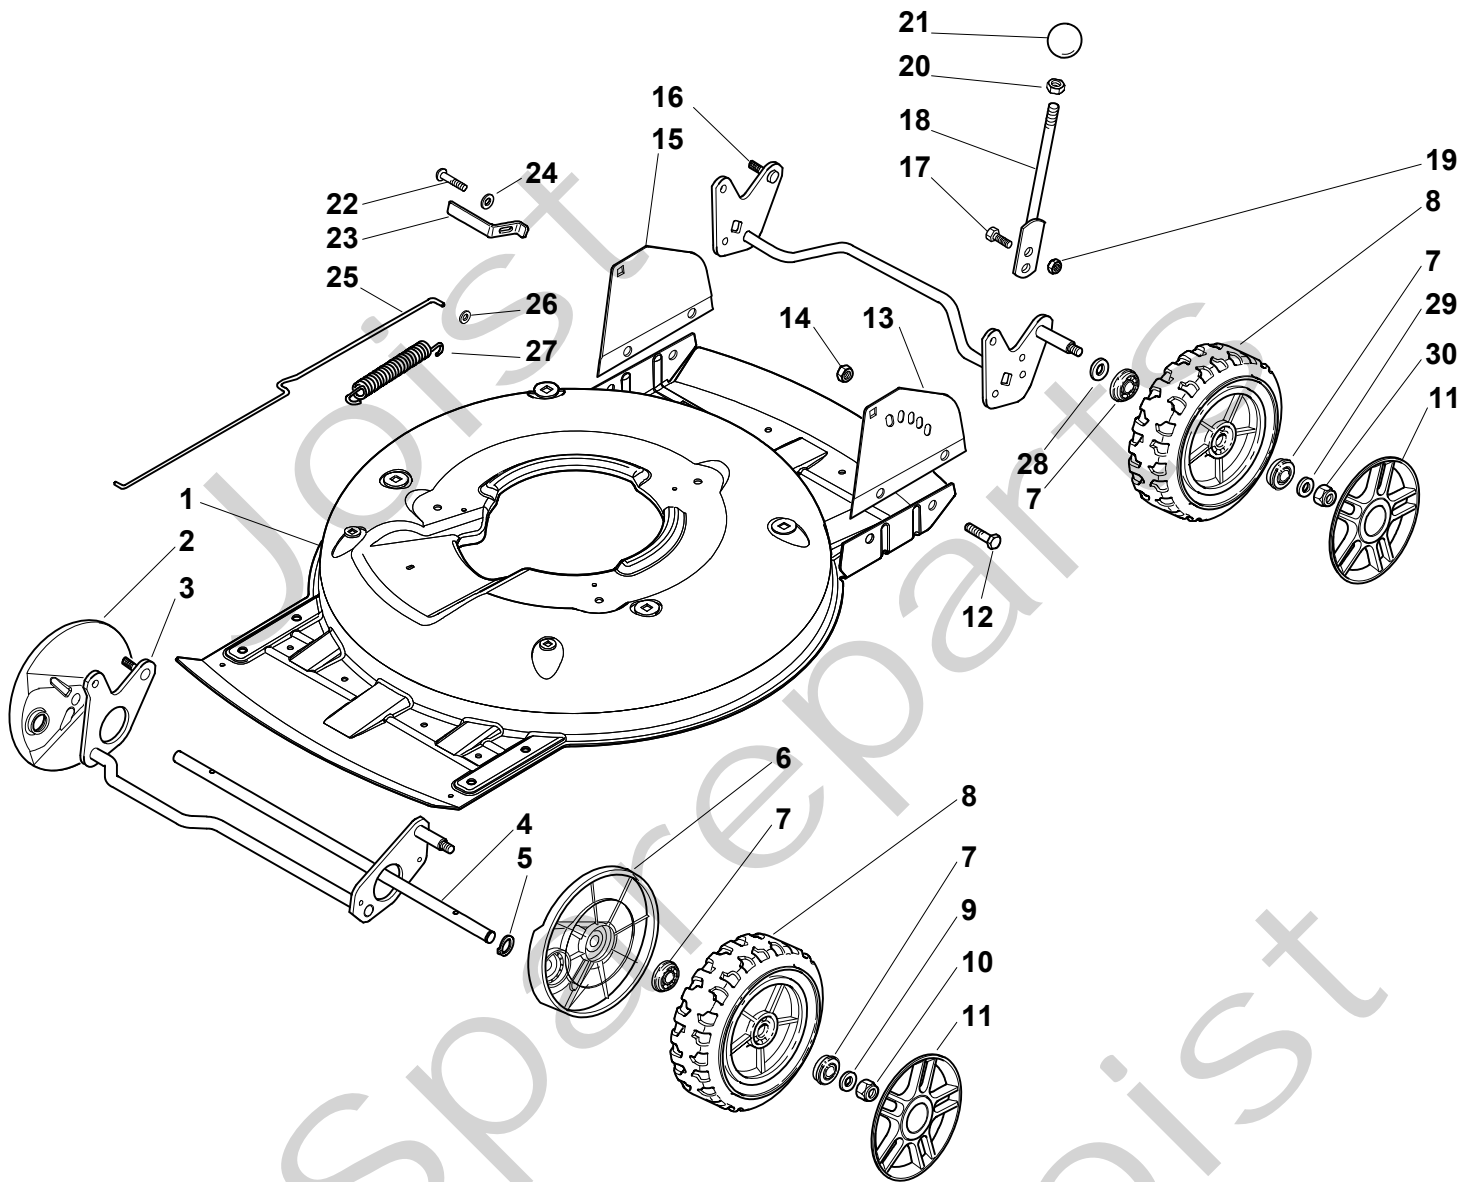

Genuine Spare Parts

www.stiga.com

MULTICLIP 50 PLUS Model Year 2010

- Use GLOBAL GARDEN PRODUCT Genuine Spare Parts specified in the parts list for repair and/or replacement.
- The contents described in the parts list may change due to improvement.
- The drawings of the spare parts are only indicative and might not represent the part in question exactly.
- The indications "right" - "left" - "front" - "rear" refer to the position of the operator when using the machine.
- When placing orders of parts for repair and/or replacement, make sure that the illustrated parts list is the one applying to the machine's year of manufacture, as shown on the identification plate attached to the machine.

STIGA®

MULTICLIP 50 PLUS - Model Year 2010

MULTICLIP 50 PLUS - Model Year 2010

Pos. Fig.	Antal Quantity	Art No Part No	Benämning	Description	Anmärkning Notes
1	1	81002909/1	Chassi	Deck Grey	
2	1	22600093/0	Hjulskydd	Protection, L Wheel	
3	1	81002849/0	Hjulaxel	Axle, Front Wheels	
4	1	22033397/0	Hjulaxel	Axle, Front Wheels	
5	2	22020050/0	Låsbricka	Elastic Washer	
6	1	22600092/0	Hjulskydd	Protection, R Wheel	
7	8	22122200/0	Kullager	Bearing	
8	4	81007383/0	Hjul	Wheel	
9	2	12369500/0	Bricka	Washer	
10	2	12155000/0	Mutter	Nut	
12	4	12791011/0	Skruv	Screw	
13	1	81545105/0	Platta-vä	Left Plate	
14	4	12154510/0	Mutter	Nut	
15	1	81545104/0	Platta-hö	Right Plate	
16	1	81002851/0	Hjulaxel	Axle, Rear Wheels	
17	2	12789000/0	Skruv	Screw	
18	1	81003323/0	Höjdinställn.spak	Lever, Height Adjustment	
19	2	12154330/0	Mutter	Nut	
20	1	12293200/0	Mutter	Nut	
21	1	22399812/0	Knopp	Knob	
22	2	12735661/0	Skruv	Screw	
23	2	22551529/0	Hjulrensare	Plate	
24	2	12521330/0	Bricka	Washer	
25	1	22033329/0	Höjdinställn.stång	Rod, Height Adjustment Control	
26	2	12604899/0	Låsbricka	Crown Fastener	
27	1	22446184/0	Fjäder	Spring	
28	2	12530150/0	Bricka	Washer	
29	2	12521350/0	Bricka	Washer	
30	2	12155000/0	Mutter	Nut	