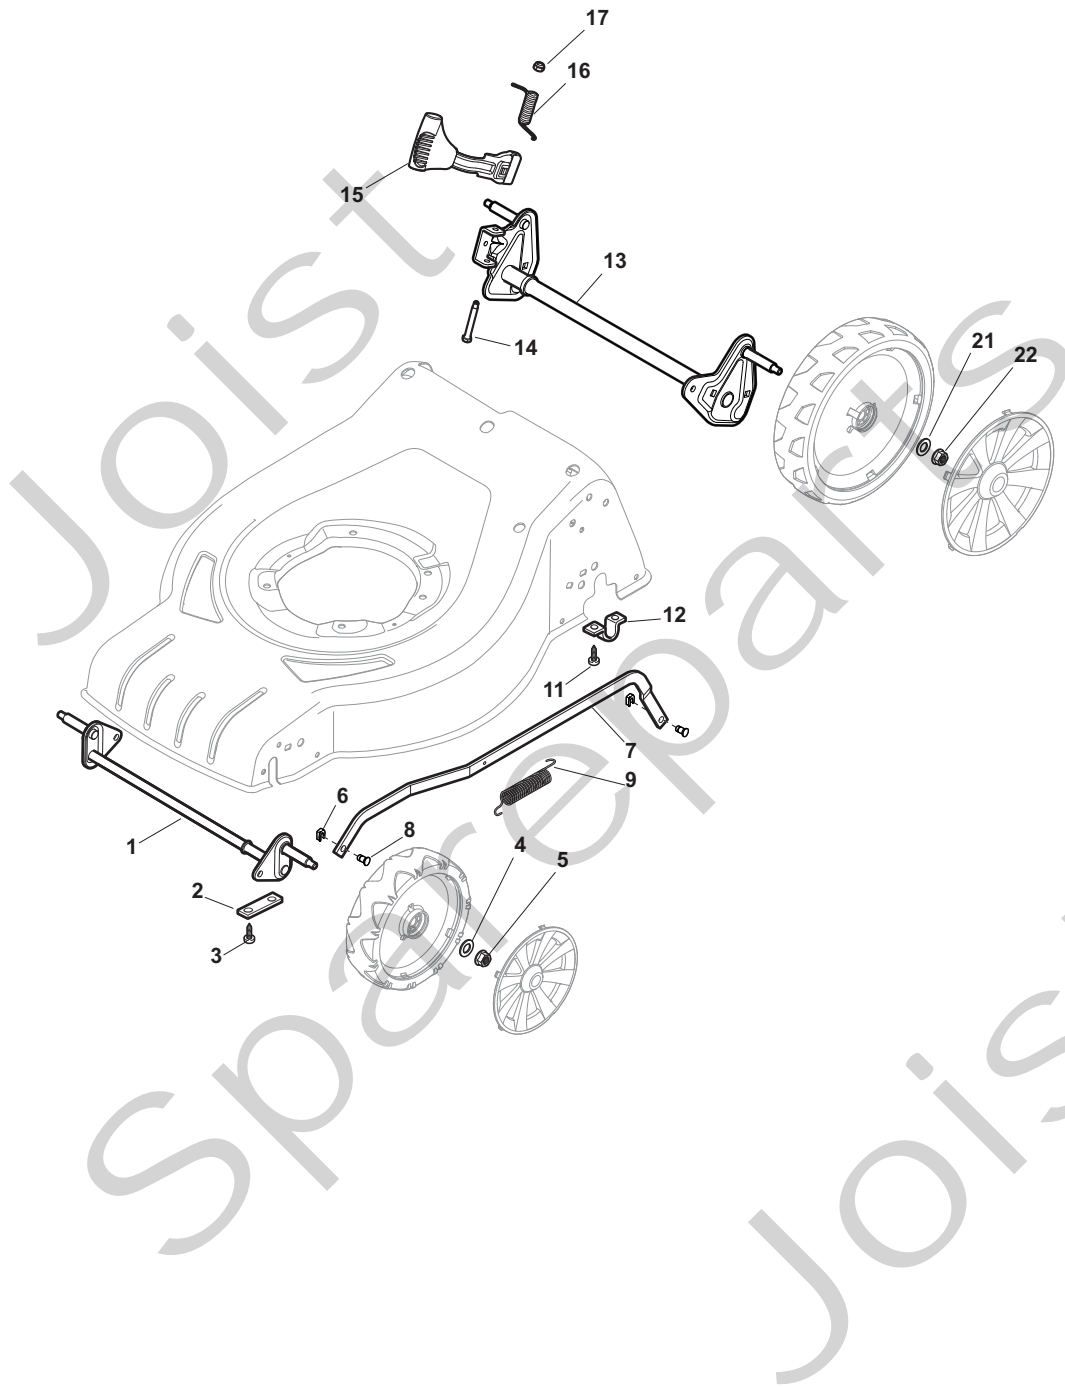

## COMBI 48 B Model Year 2012

- Use GLOBAL GARDEN PRODUCT Genuine Spare Parts specified in the parts list for repair and/or replacement.
- The contents described in the parts list may change due to improvement.
- The drawings of the spare parts are only indicative and might not represent the part in question exactly.
- The indications "right" - "left" - "front" - "rear" refer to the position of the operator when using the machine.
- When placing orders of parts for repair and/or replacement, make sure that the illustrated parts list is the one applying to the machine's year of manufacture, as shown on the identification plate attached to the machine.

Joist  
Spareparts  
Joist

Position	Part No.	Q.Ty	Description
1	381302821/0	1	Axle, Front Wheels
2	22545142/0	2	Plate
3	112728698/0	4	Screw
4	12521350/0	2	Washer
5	12155000/0	2	Nut
6	112436051/0	2	Plate
7	322869683/0	1	Rod, Height Adjustment
8	122519820/0	2	Pin
9	122446193/0	1	Spring
11	112728698/0	4	Screw
12	22545152/0	2	Plate
13	381302815/0	1	Axle, Rear Wheels
14	122534131/0	1	Pin
15	381003357/0	1	Lever, Height Adjustment
16	122446192/0	1	Spring
17	12154510/0	1	Nut
21	12521350/0	2	Washer
22	12155000/0	2	Nut

Position	Part No.	Q.Ty	Description
1	381007450/0	2	Wheel Ø 180
2	19216035/0	4	Bearing
3	322110638/0	2	Hub Cap Grey
5	381007456/0	2	Wheel Ø 240
6	19216035/0	4	Bearing
9	322110639/0	2	Hub Cap Grey

Joist  
Spareparts  
Joist

Position	Part No.	Q.Ty	Description
1	381006737/0	1	Handle, Lower Part
2	112819110/0	2	Screw
3	122671651/0	2	Washer
4	22399900/0	2	Knob
5	12293200/0	2	Nut
7	12818900/0	2	Screw
9	22399900/0	2	Knob
10	12293200/0	2	Nut
11	12155000/0	2	Nut
12	12521350/0	2	Washer
13	12369500/0	2	Elastic Washer
15	381008691/0	1	Outfit, Screws
14	12760605/0	2	Screw