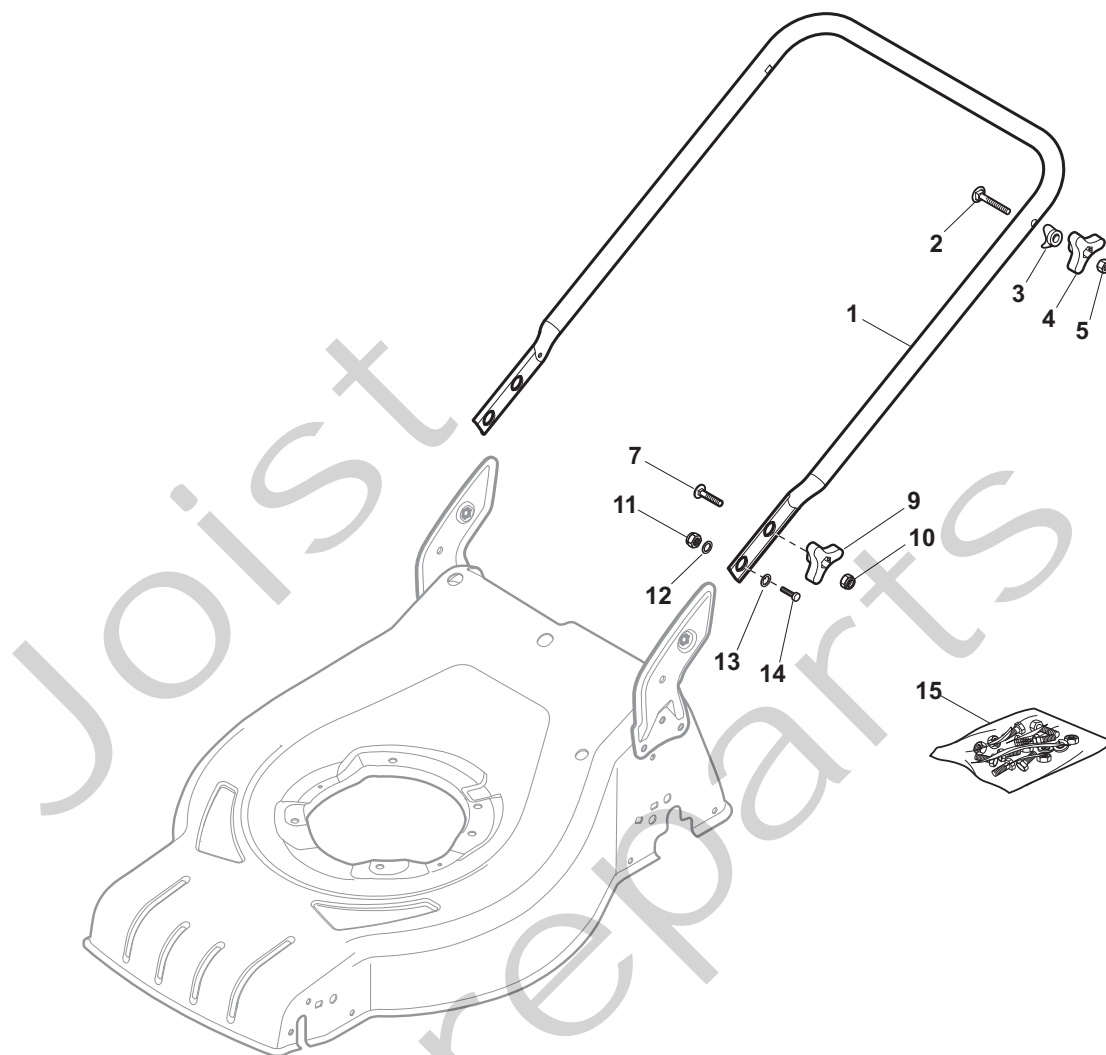

THIS INFORMATION IS NOT INTENDED FOR SALE OR RESALE, AND THIS NOTICE MUST REMAIN ON ALL COPIES.

**STIGA**®

Position	Part No.	Q.Ty	Description
1	381004024/0	1	Deck Black
2	322108301/0	1	Convogl. Anteriore
3	112728699/0	6	Vite
4	322108302/0	1	Convogl. Posteriore
5	112728699/0	6	Vite
6	322545213/0	2	Piastrina
7	381005139/0	1	Staffa Sx
8	112727801/0	6	Vite
9	381005137/0	1	Staffa Dx
10	322060242/0	1	Carter Cinghia
11	322140239/0	1	Deflettore
12	12728530/0	2	Vite
13	113300215/0	1	Scraper

Joist  
Spareparts  
Joist

Position	Part No.	Q.Ty	Description
1	381302821/0	1	Axle, Front Wheels
2	22545142/0	2	Plate
3	112728698/0	4	Screw
4	12521350/0	2	Washer
5	12155000/0	2	Nut
6	112436051/0	2	Plate
7	322869683/0	1	Rod, Height Adjustment
8	122519820/0	2	Pin
9	122446193/0	1	Spring
11	112728698/0	4	Screw
12	22545152/0	2	Plate
13	381302815/0	1	Axle, Rear Wheels
14	122534131/0	1	Pin
15	381003357/0	1	Lever, Height Adjustment
16	122446192/0	1	Spring
17	12154510/0	1	Nut
21	12521350/0	2	Washer
22	12155000/0	2	Nut

Position	Part No.	Q.Ty	Description
1	381007450/0	2	Wheel Ø 180
2	19216035/0	4	Bearing
3	322110638/0	2	Hub Cap Grey
5	381007456/0	2	Wheel Ø 240
6	19216035/0	4	Bearing
9	322110639/0	2	Hub Cap Grey

Joist  
Spareparts  
Joist

Position	Part No.	Q.Ty	Description
1	381006737/0	1	Handle, Lower Part
2	112819110/0	2	Screw
3	122671651/0	2	Washer
4	22399900/0	2	Knob
5	12293200/0	2	Nut
7	12818900/0	2	Screw
9	22399900/0	2	Knob
10	12293200/0	2	Nut
11	12155000/0	2	Nut
12	12521350/0	2	Washer
13	12369500/0	2	Elastic Washer
15	381008691/0	1	Outfit, Screws
14	12760605/0	2	Screw