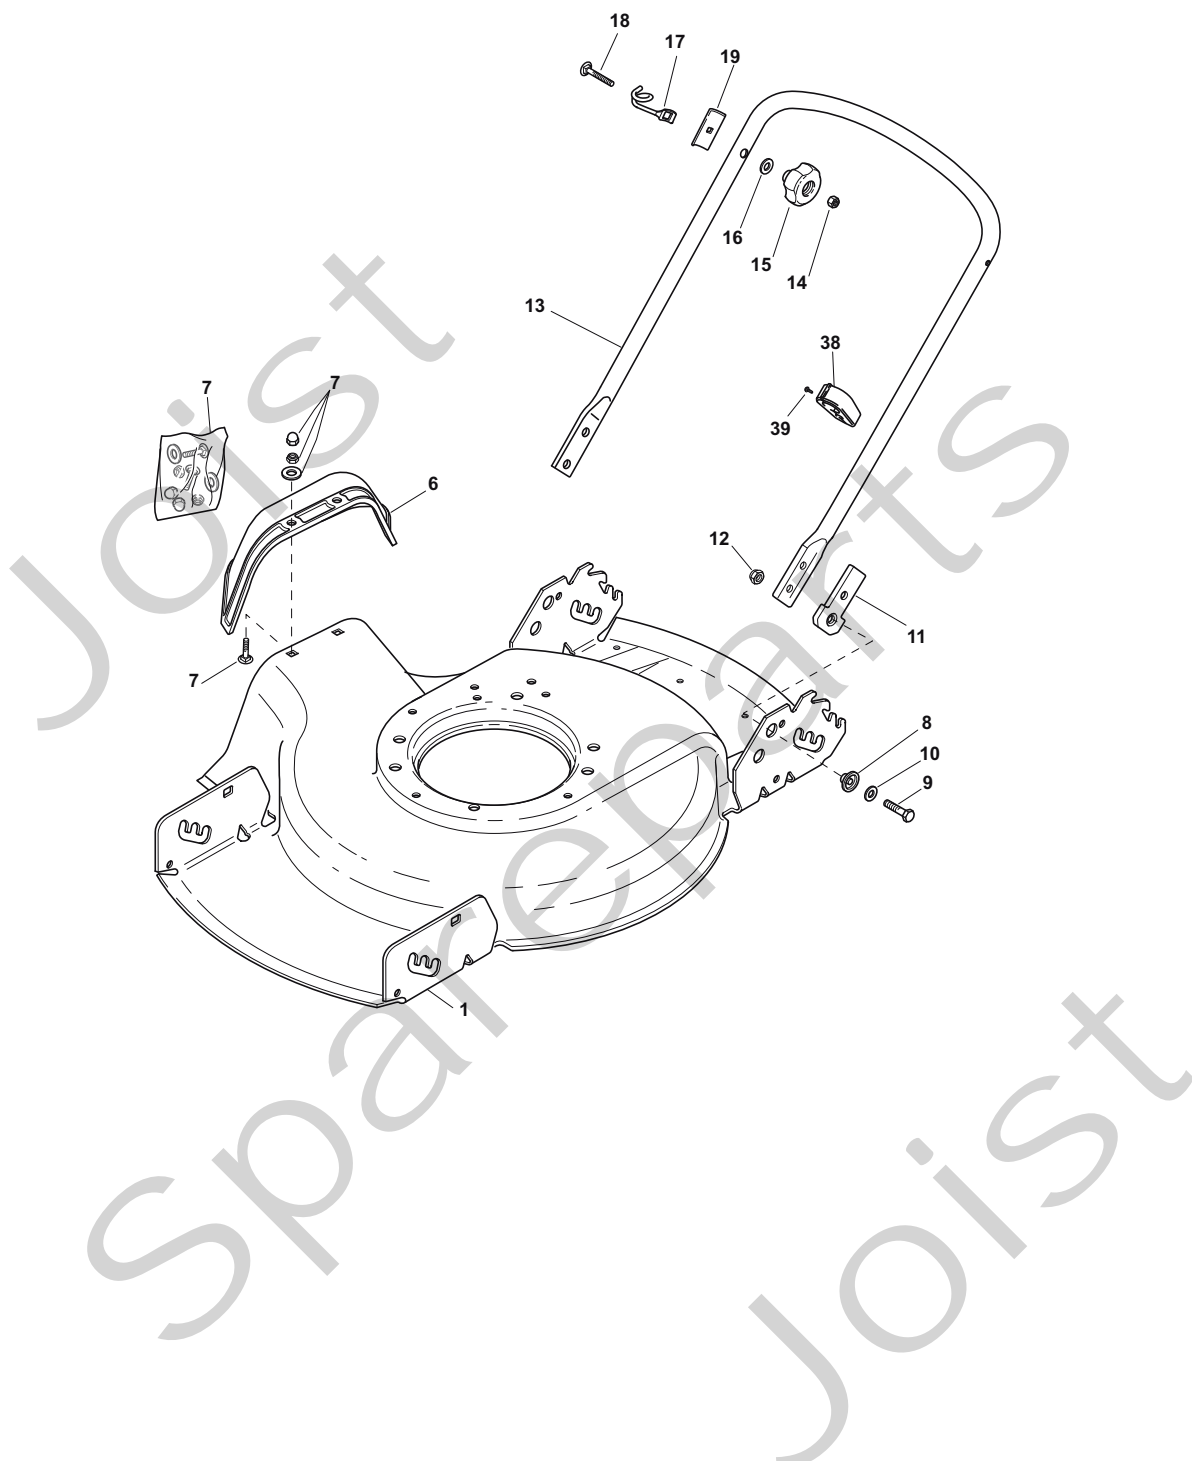

Genuine Spare Parts

www.stiga.com

DINO 47 B Model Year 2012

- Use GLOBAL GARDEN PRODUCT Genuine Spare Parts specified in the parts list for repair and/or replacement.
- The contents described in the parts list may change due to improvement.
- The drawings of the spare parts are only indicative and might not represent the part in question exactly.
- The indications "right" - "left" - "front" - "rear" refer to the position of the operator when using the machine.
- When placing orders of parts for repair and/or replacement, make sure that the illustrated parts list is the one applying to the machine's year of manufacture, as shown on the identification plate attached to the machine.

THIS INFORMATION IS NOT INTENDED FOR SALE OR RESALE, AND THIS NOTICE MUST REMAIN ON ALL COPIES.

STIGA®

Position	Part No.	Q.Ty	Description
1	81002984/0	1	Deck Yellow
6	22600159/0	1	Protection
7	81008502/0	1	Outfit, Screws
8	22041958/0	4	Isolation Compass
9	12793701/0	4	Screw
10	22671651/0	4	Washer
11	22551577/0	2	Plate
12	12155000/0	4	Nut
13	81006639/0	1	Handle, Lower Part
14	12361005/0	2	Nut
15	22399810/0	2	Knob
16	12521350/0	2	Washer
17	22430311/0	1	Guide Spring
18	12820655/0	2	Screw
19	22545137/0	2	Plate For Handle Fastening
38	22192001/0	1	Anchor Clamp
39	12728691/0	1	Screw

Joist
Spareparts
Joist

Position	Part No.	Q.Ty	Description
1	22033395/0	2	Axle
2	22450442/0	2	R Spring
3	22450441/0	2	L Spring
4	22671654/0	4	Washer
5	22671659/0	4	Washer
6	22600095/0	4	Protection
7	22122200/0	8	Bearing
8	22686091/1	4	Wheel Ø 165
10	22020050/0	4	Snap Ring
11	22110491/0	4	Hub Cap
12	22430215/0	4	Spring

Position	Part No.	Q.Ty	Description
1	12291000/0	1	Nut
2	12581500/0	1	Grower
3	22171006/0	1	Spacer
4	12521360/0	1	Washer
5	12508100/0	1	Spring Washer
6	81007220/0	1	Lever, Throttle
7	81007080/0	1	Throttle Cable
8	12815030/0	1	Screw
9	14356703/0	1	Label