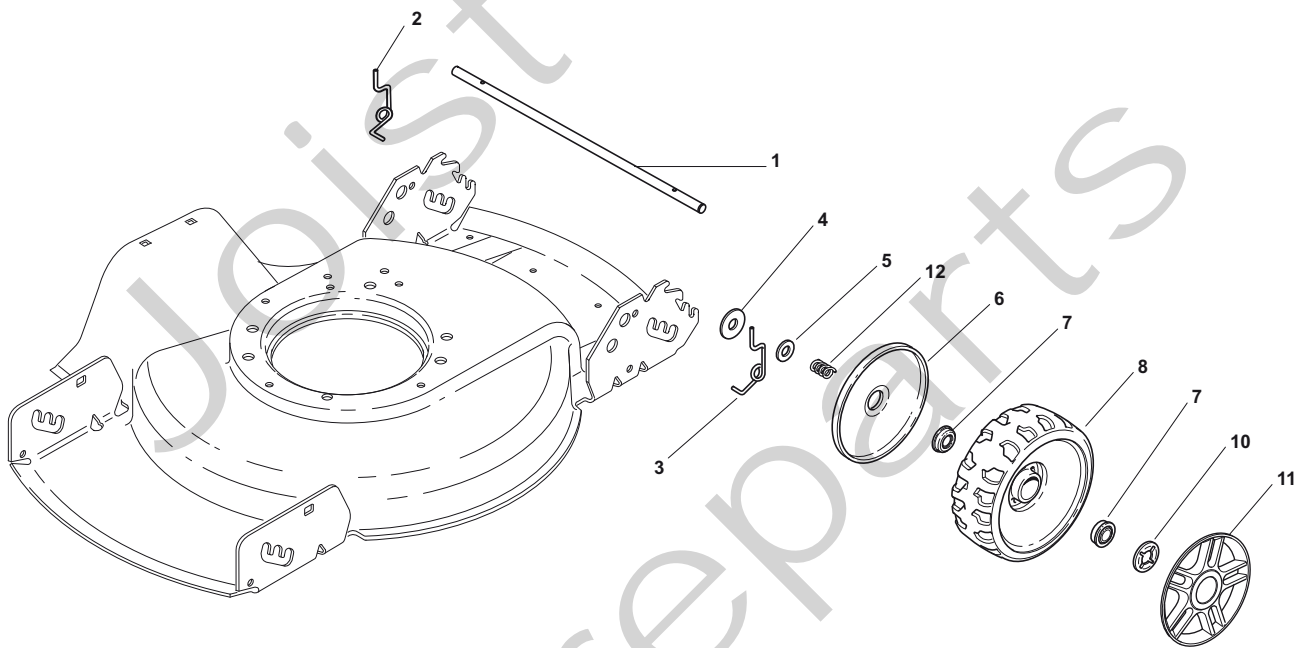

Genuine Spare Parts

www.stiga.com

DINO 47 B Model Year 2012

- Use GLOBAL GARDEN PRODUCT Genuine Spare Parts specified in the parts list for repair and/or replacement.
- The contents described in the parts list may change due to improvement.
- The drawings of the spare parts are only indicative and might not represent the part in question exactly.
- The indications "right" - "left" - "front" - "rear" refer to the position of the operator when using the machine.
- When placing orders of parts for repair and/or replacement, make sure that the illustrated parts list is the one applying to the machine's year of manufacture, as shown on the identification plate attached to the machine.

THIS INFORMATION IS NOT INTENDED FOR SALE OR RESALE, AND THIS NOTICE MUST REMAIN ON ALL COPIES.

STIGA®

Position	Part No.	Q.Ty	Description
1	81002984/0	1	Deck Yellow
6	22600159/0	1	Protection
7	81008502/0	1	Outfit, Screws
8	22041958/0	4	Isolation Compass
9	12793701/0	4	Screw
10	22671651/0	4	Washer
11	22551577/0	2	Plate
12	12155000/0	4	Nut
13	81006639/0	1	Handle, Lower Part
14	12361005/0	2	Nut
15	22399810/0	2	Knob
16	12521350/0	2	Washer
17	22430311/0	1	Guide Spring
18	12820655/0	2	Screw
19	22545137/0	2	Plate For Handle Fastening
38	22192001/0	1	Anchor Clamp
39	12728691/0	1	Screw

Joist
Spareparts
Joist

Position	Part No.	Q.Ty	Description
1	22033395/0	2	Axle
2	22450442/0	2	R Spring
3	22450441/0	2	L Spring
4	22671654/0	4	Washer
5	22671659/0	4	Washer
6	22600095/0	4	Protection
7	22122200/0	8	Bearing
8	22686091/1	4	Wheel Ø 165
10	22020050/0	4	Snap Ring
11	22110491/0	4	Hub Cap
12	22430215/0	4	Spring

Position	Part No.	Q.Ty	Description
1	12291000/0	1	Nut
2	12581500/0	1	Grower
3	22171006/0	1	Spacer
4	12521360/0	1	Washer
5	12508100/0	1	Spring Washer
6	81007220/0	1	Lever, Throttle
7	81007080/0	1	Throttle Cable
8	12815030/0	1	Screw
9	14356703/0	1	Label