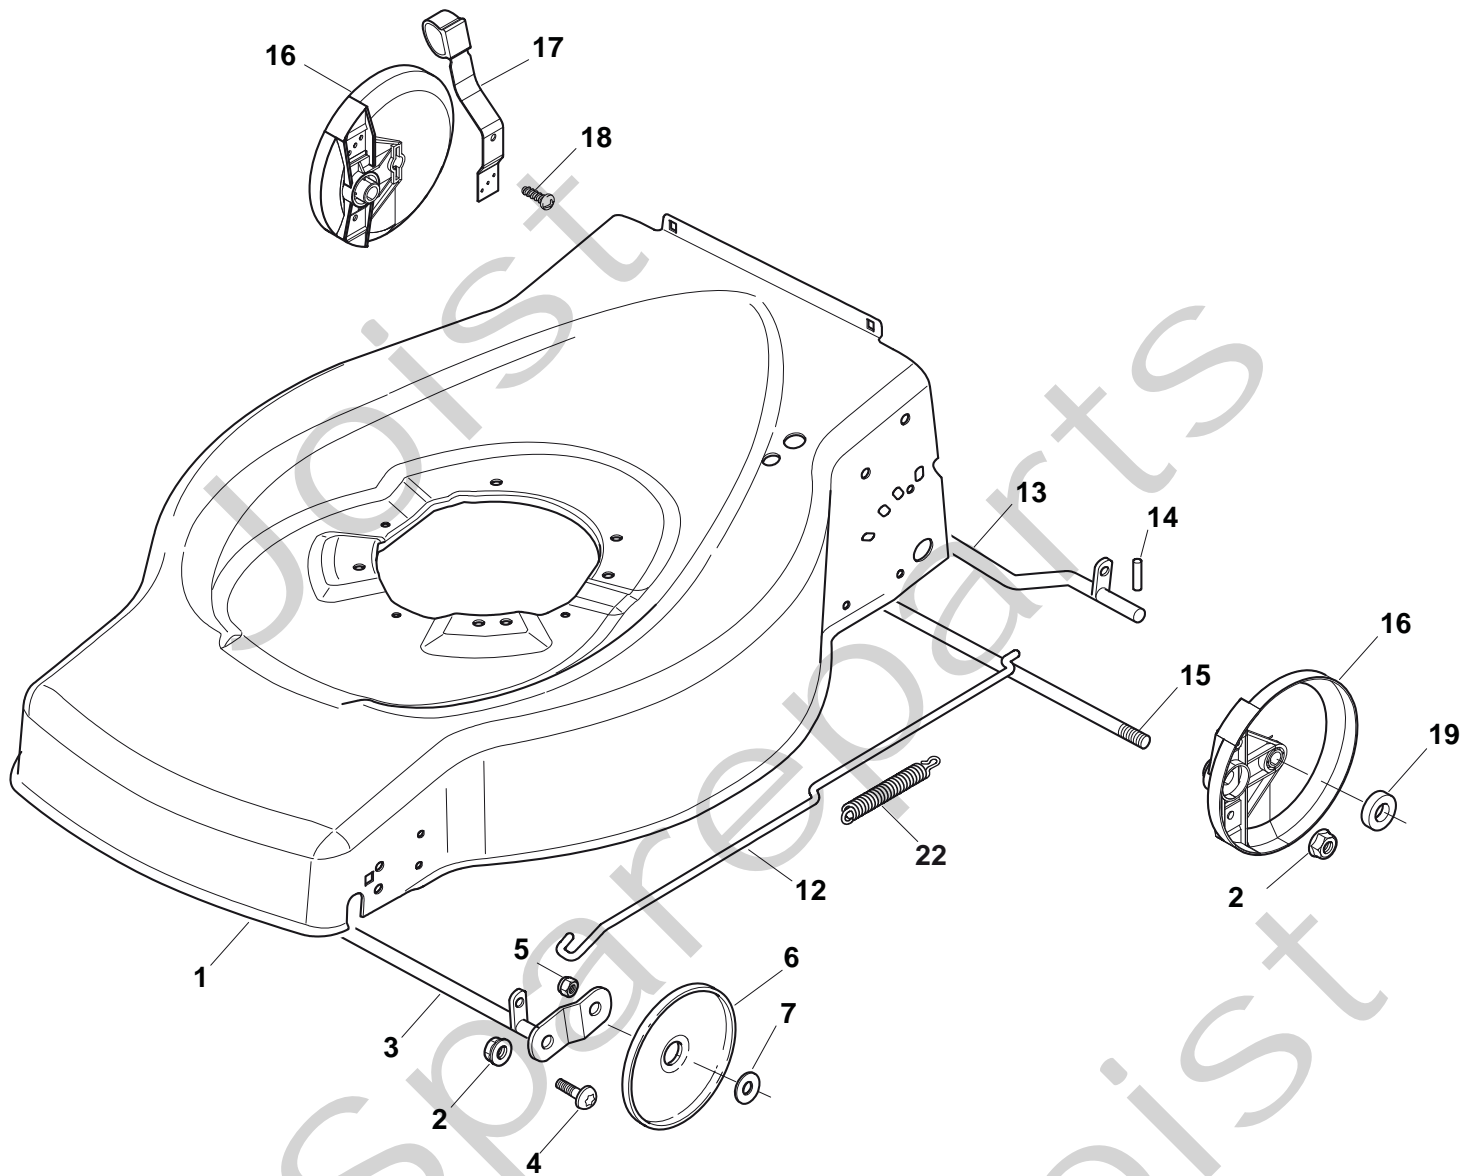

Genuine Spare Parts

www.stiga.com

COLLECTOR 46 ELS Model Year 2011

- Use GLOBAL GARDEN PRODUCT Genuine Spare Parts specified in the parts list for repair and/or replacement.
- The contents described in the parts list may change due to improvement.
- The drawings of the spare parts are only indicative and might not represent the part in question exactly.
- The indications "right" - "left" - "front" - "rear" refer to the position of the operator when using the machine.
- When placing orders of parts for repair and/or replacement, make sure that the illustrated parts list is the one applying to the machine's year of manufacture, as shown on the identification plate attached to the machine.

COLLECTOR 46 ELS

COLLECTOR 46 ELS

Pos. Fig.	Antal Quantity	Art No Part No	Benämning	Description	Anmärkning Notes
1	1	81002538/0	Chassi-röd	Deck Red	
2	2	12155000/0	Mutter	Nut	
3	1	81000153/0	Hjulaxel-fram	Axle, Front Wheels	
4	2	12760600/0	Skruv	Screw	
5	2	22131750/0	Mutter	Nut	
6	2	22600095/0	Hjulskydd	Protection, Wheel	
7	2	22671651/0	Bricka	Washer	
12	1	22033317/0	Justerstång	Adjustment Rod	
13	2	81000159/0	Hjulaxel-bakre	Axle, Rear Wheels	
14	2	22753001/0	Stift	Pin	
15	2	22033364/0	Hjulaxel-bakre	Axle, Rear Wheels	
16	2	22600106/1	Hjulskydd	Protection, Wheel	
17	1	81003303/0	Höjdinställningsspak	Lever, Height Adjustment	
18	2	12728689/0	Skruv	Screw	
19	4	22122202/0	Distans	Spacer	