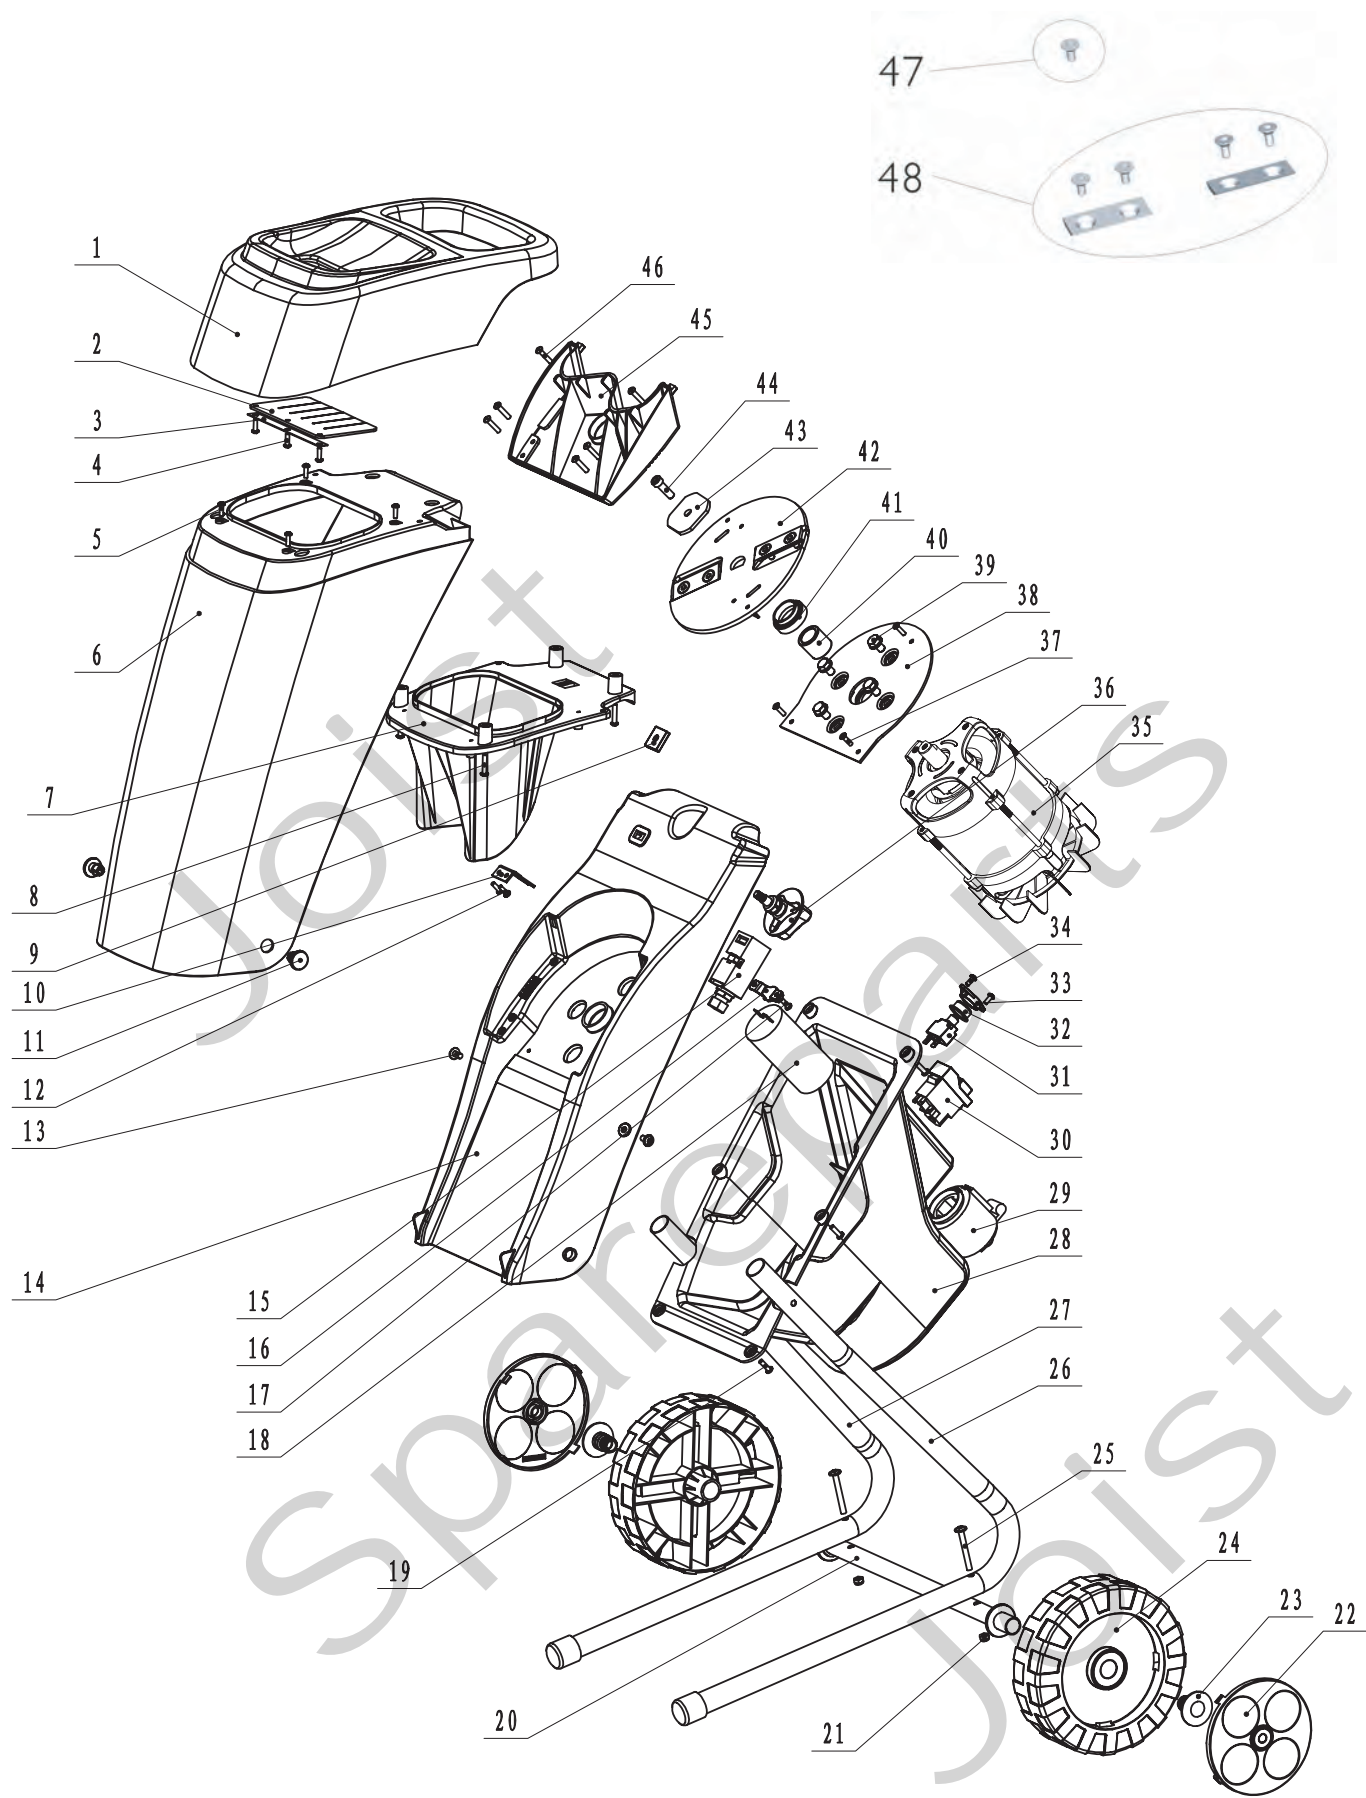

Utgåva Issue		Bildnr Picture No		BIO- POWER KOMPOSTKVARN		BIO- POWER CHIPPER		Sida Page	
2010- 12		2051A						20	
Pos. Fig.	Antal/Quantity				Art nr Part No	Benämning	Description	Sats Kit	Anmärkning Notes
	2720 -11								
1	1				1716-0086-01	Inmatningshus.....	Feeding barrel		
2	1				1716-0113-01	Gummiskydd	Rubber flap		
3	1				1716-0107-01	Platta	Bar washer		
4	3				1716-0005-01	Skruv	Screw		
5	4				9847-8025-16	Skruv	Screw		
6	1				1716-0087-01	Kåpa- gul	Main cover- yellow		
7	1				1716-0092-01	Inmatningstratt.....	Feeding inlet.....		
8	4				9847-8025-16	Skruv	Screw		
9	1				1716-0116-01	Fyrkantmutter	Square nut		
10	1				1716-0115-01	Bleck.....	Key.....		
11	2				1716-0085-01	Bult.....	Bolt		
12	2				1716-0005-01	Skruv	Screw		
13	2				1716-0060-01	Skruv	Screw		
14	1				1716-0088-01	Basplatta.....	Base plate		
15	1				1716-0072-01	Brytare	Switch		
16	1				1716-0090-01	Plastlist.....	Plastic board		
17	2				9847-8025-16	Skruv	Screw		
18	1				1716-0129-01	Kondensator	Capacitor.....		
19	2				1716-0007-01	Skruv	Screw		
20	1				1716-0101-01	Hjulaxel.....	Wheel shaft		
21	2				9799-0631-02	Mutter	Nut		
22	2				1716-0054-01	Navkapsel- gul	Wheel cover- yellow		
23	2				1716-0084-01	Plastnit	Plastic rivet		
24	2				1716-0091-01	Hjul	Wheel		
25	2				9948-0655-16	Skruv	Screw		
26	1				1716-0117-01	Ben- vä.....	Support leg- LH		
27	1				1716-0118-01	Ben- hö	Support leg- RH		
28	1				1716-0089-01	Motorkåpa	Motor cover		
29	1				1716-0119-01	Anslutn.kontakt.....	Plug		
30	1				1716-0071-01	Brytare.....	Electromagn.switch.....		
31	1				1716-0157-01	Överbelastningsskydd	Overload protector		
32	1				1716-0068-01	Tätningshylsa	Water proof sleeve		
33	1				1716-0082-01	Tryckring	Pressure ring		
34	2				1716-0062-01	Skruv	Screw		
35	1				1716-0195-01	Elmotor.....	Motor		2100W
36	1				1716-0114-01	Låsraff	Locking knob		
37	3				9847-7925-16	Skruv	Screw		
38	1				1716-0111-01	Motorplatta.....	Fixed plate		
39	4				1716-0035-01	Skruv	Screw		
40	1				1716-0109-01	Axelhylsa	Shaft sleeve.....		
41	1				1716-0069-01	Tätningring	Waterproof hat		
42	1				1716-0105-01	Knivskiva	Blade disc		
43	1				1716-0110-01	Knivskivsbricka.....	Blade disc washer		
44	1				1716-0058-01	Skruv	Screw		
45	1				1716-0112-01	Mothåll	Counter block.....		
46	6				1716-0005-01	Skruv	Screw		
47	4				1716-0059-01	• Skruv	• Screw		
48	1				1716-0108-01	Knivsats.....	Blade kit		2 kniv+4 skruv
X 98	1				1716-0279-01	Uppsamlingspåse.....	Collecting bag		Ej ill/not ill.
X 99	1				1716-0281-01	Tillbehörspåse	Assy parts bag		Ej ill/not ill.