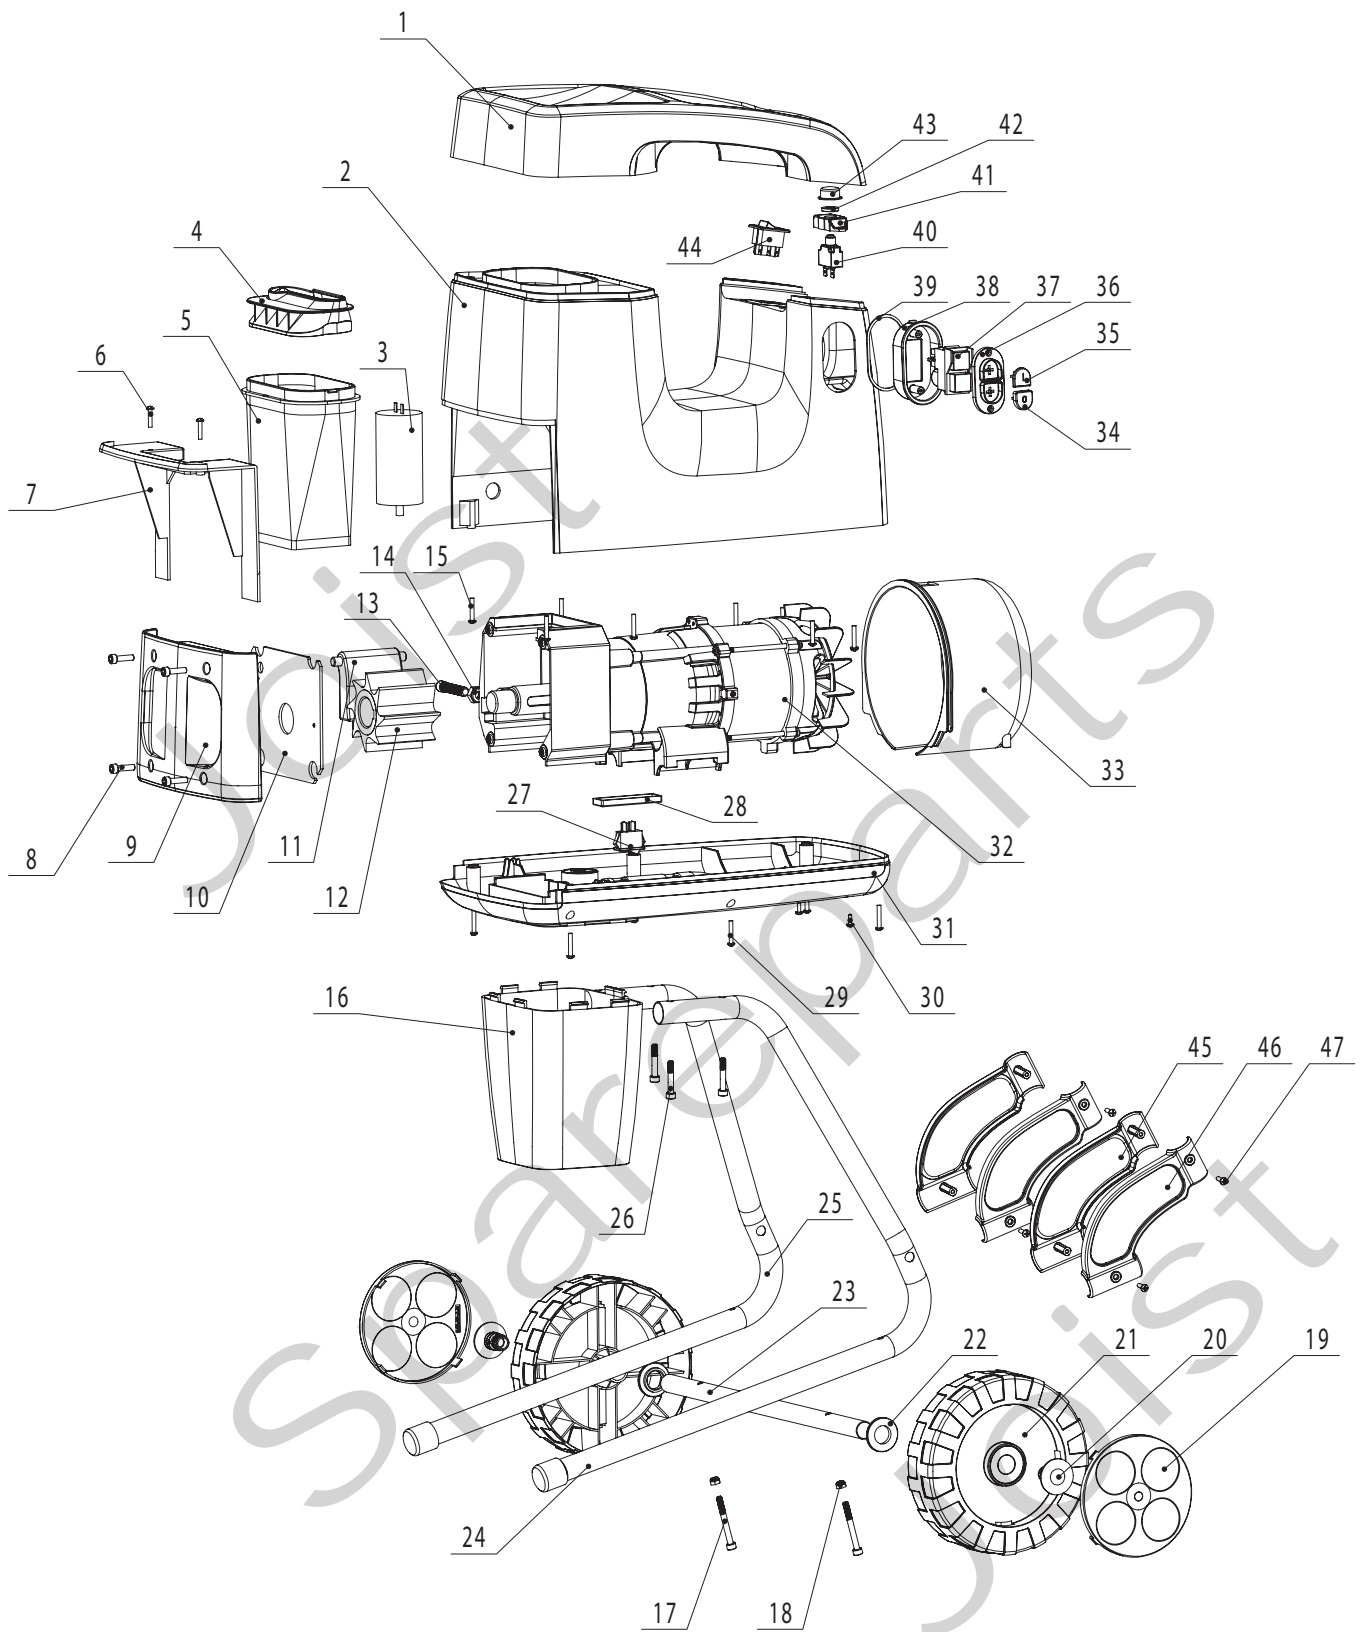

Utgåva Issue		Bildnr Picture No		BIO- QUIET KOMPOSTKVARN		BIO- QUIET SHREDDER		Sida Page	
2010- 12		2189B						22	
Pos. Fig.	Antal/Quantity			Art nr Part No	Benämning	Description	Sats Kit	Anmärkning Notes	
	2663 -12	2665 -12							
1	1	1		1716-0139-01	Inmatningshus.....	Feeding barrel			
2	1	1		1716-0140-01	Kåpa- gul	Shell- yellow			
3	1			1716-0129-01	Kondensator	Capacitor.....		2100W	
3		1		1716-0130-01	Kondensator	Capacitor.....		2500W	
4	1	1		1716-0141-01	Skydd	Feeding inlet shield			
5	1	1		1716-0152-01	Inmatningsträtt.....	Feeding inlet.....			
6	2	2		1716-0125-01	Skruv	Screw			
7	1	1		1716-0142-01	Ledplåt.....	Baffle.....			
8	4	4		1716-0061-01	Skruv	Screw			
9	1	1		1716-0182-01	Ändplatta	End plate			
10	1	1		1716-0183-01	Packning.....	Gasket			
11	1	1		1716-0104-01	Mothåll	Counter plate.....			
12	1	1		1716-0176-01	Skärvals	Cutter			
13	1	1		1716-0202-01	Skruv	Screw			
14	1	1		1716-0127-01	Låsmutter	Lock nut.....			
15	8	8		9847-7925-16	Skruv	Screw			
16	1	1		1716-0150-01	Utmatningsträtt- gul.....	Feeding outlet- yellow			
17	2	2		9948-0655-16	Skruv	Screw			
18	2	2		9799-0631-02	Mutter.....	Nut			
19	2	2		1716-0054-01	Navkapsel- gul	Wheel cover- yellow			
20	2	2		1716-0084-01	Plastnit	Plastic rivet			
21	2	2		1716-0091-01	Hjul	Wheel			
22	2	2		1716-0083-01	Plastbricka.....	Plastic shim			
23	1	1		1716-0181-01	Hjulaxel.....	Wheel axle.....			
24	1	1		1716-0179-01	Ben- vä.....	Support- LH			
25	1	1		1716-0180-01	Ben- hö.....	Support- RH			
26	4	4		9948-0635-16	Skruv	Screw			
27	1	1		1716-0137-01	Brytare.....	Switch			
28	1	1		1716-0151-01	Brytarsäte	Switch seat			
29	6	6		9847-7925-16	Skruv	Screw			
30	2	2		9847-7913-16	Skruv	Screw			
31	1	1		1716-0149-01	Bottenplatta- gul	Output barrel- yellow			
32	1			1716-0159-01	Motor & växellåda	Motor & gearbox assy.....		2100W	
32		1		1716-0160-01	Motor & växellåda	Motor & gearbox assy.....		2500W	
33	1	1		1716-0144-01	Flätkåpa	Fan cover			
34	1	1		1716-0147-01	Knopp "OFF"	Button "OFF"			
35	1	1		1716-0146-01	Knopp "ON"	Button "ON"			
36	1	1		1716-0145-01	Brytarlock- gul	Switch cover- yellow			
37	1	1		1716-0135-01	Brytare.....	Electromagn. switch.....			
38	1	1		1716-0148-01	Brytarhus- gul.....	Switch box- yellow			
39	1	1		1716-0131-01	Gummibricka.....	Rubber washer.....			
40		1		1716-0156-01	Överbelastningsskydd	Overcurrent protector.....		2500W	
40	1			1716-0157-01	Överbelastningsskydd	Overload protector		2100W	
41	1	1		1716-0143-01	Tryckring	Pressure ring			
42	1	1		1716-0096-01	Mutter.....	Nut			
43	1	1		1716-0068-01	Tätningshylsa	Water proof sleeve			
44	1	1		1716-0136-01	Brytare.....	Switch			
45	2	2		1716-0276-01	Benförstärkning- vä	Leg reinforcement- LH			
46	2	2		1716-0277-01	Benförstärkning- hö	Leg reinforcement- RH			
47	4	4		1716-0005-01	Skruv	Screw			
X 98	1	1		1716-0279-01	Uppsamlingspåse	Collecting bag		Ej ill/not ill.	
X 99	1	1		1716-0280-01	Tillbehörspåse	Assy parts bag		Ej ill/not ill.