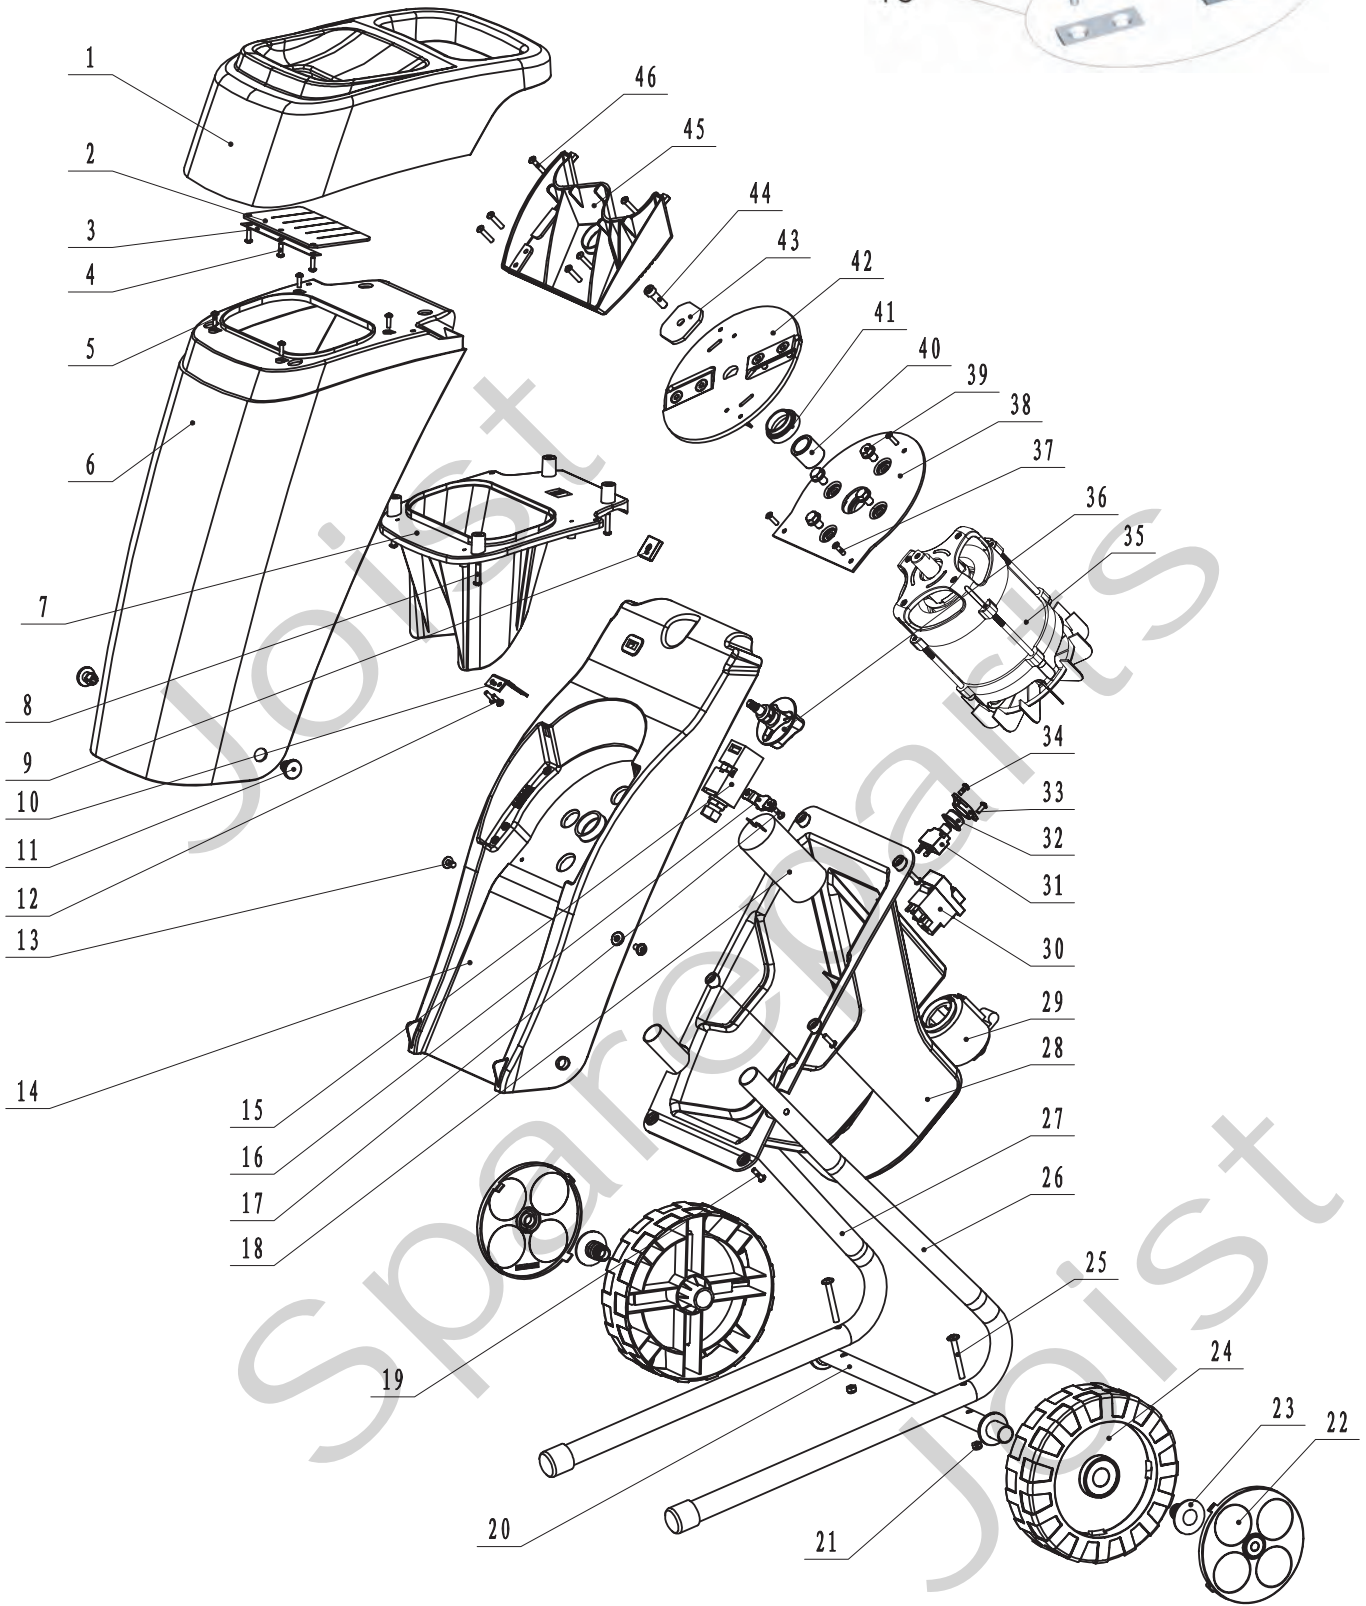

Utgåva Issue		Bildnr Picture No		BIO- POWER KOMPOSTKVARN		BIO- POWER CHIPPER		Sida Page	
2011- 13		2051A						14	
Pos. Fig.	Antal/Quantity				Art nr Part No	Benämning	Description	Sats Kit	Anmärkning Notes
	17- 2720 -11								
1	1				1716-0086-01	Inmatningshus.....	Feeding barrel		
2	1				1716-0113-01	Gummiskydd	Rubber flap		
3	1				1716-0107-01	Platta	Bar washer		
4	3				1716-0005-01	Skruv	Screw		
5	4				9847-8025-16	Skruv	Screw		
6	1				1716-0087-01	Kåpa- gul	Main cover- yellow		
7	1				1716-0092-01	Inmatningstratt.....	Feeding inlet.....		
8	4				9847-8025-16	Skruv	Screw		
9	1				1716-0116-01	Fyrkantmutter	Square nut		
10	1				1716-0115-01	Bleck.....	Key.....		
11	2				1716-0085-01	Bult.....	Bolt		
12	2				1716-0005-01	Skruv	Screw		
13	2				1716-0060-01	Skruv	Screw		
14	1				1716-0088-01	Basplatta.....	Base plate		
15	1				1716-0072-01	Brytare	Switch		
16	1				1716-0090-01	Plastlist.....	Plastic board		
17	2				9847-8025-16	Skruv	Screw		
18	1				1716-0129-01	Kondensator	Capacitor.....		
19	2				1716-0007-01	Skruv	Screw		
20	1				1716-0101-01	Hjulaxel.....	Wheel shaft		
21	2				9799-0631-02	Mutter	Nut		
22	2				1716-0054-01	Navkapsel- gul	Wheel cover- yellow		
23	2				1716-0084-01	Plastnit	Plastic rivet		
24	2				1716-0091-01	Hjul	Wheel		
25	2				9948-0655-16	Skruv	Screw		
26	1				1716-0117-01	Ben- vä.....	Support leg- LH		
27	1				1716-0118-01	Ben- hö	Support leg- RH		
28	1				1716-0089-01	Motorkåpa	Motor cover		
29	1				1716-0119-01	Anslutn.kontakt.....	Plug		
30	1				1716-0071-01	Brytare.....	Electromagn.switch.....		
31	1				1716-0157-01	Överbelastningsskydd	Overload protector		
32	1				1716-0068-01	Tätningshylsa	Water proof sleeve		
33	1				1716-0082-01	Tryckring	Pressure ring		
34	2				1716-0062-01	Skruv	Screw		
35	1				1716-0195-01	Elmotor.....	Motor		2100W
36	1				1716-0114-01	Lås ratt	Locking knob		
37	3				9847-7925-16	Skruv	Screw		
38	1				1716-0111-01	Motorplatta.....	Fixed plate		
39	4				1716-0035-01	Skruv	Screw		
40	1				1716-0109-01	Axelhylsa	Shaft sleeve.....		
41	1				1716-0069-01	Tätningring	Waterproof hat		
42	1				1716-0105-01	Knivskiva	Blade disc		
43	1				1716-0110-01	Knivskivsbricka.....	Blade disc washer		
44	1				1716-0058-01	Skruv	Screw		
45	1				1716-0112-01	Mothåll	Counter block.....		
46	6				1716-0005-01	Skruv	Screw		
47	4				1716-0059-01	• Skruv	• Screw		
48	1				1716-0108-01	Knivsats.....	Blade kit		2 kniv+4 skruv
X 98	1				1716-0279-01	Uppsamlingspåse.....	Collecting bag		Ej ill/not ill.
X 99	1				1716-0281-01	Tillbehörspåse	Assy parts bag		Ej ill/not ill.